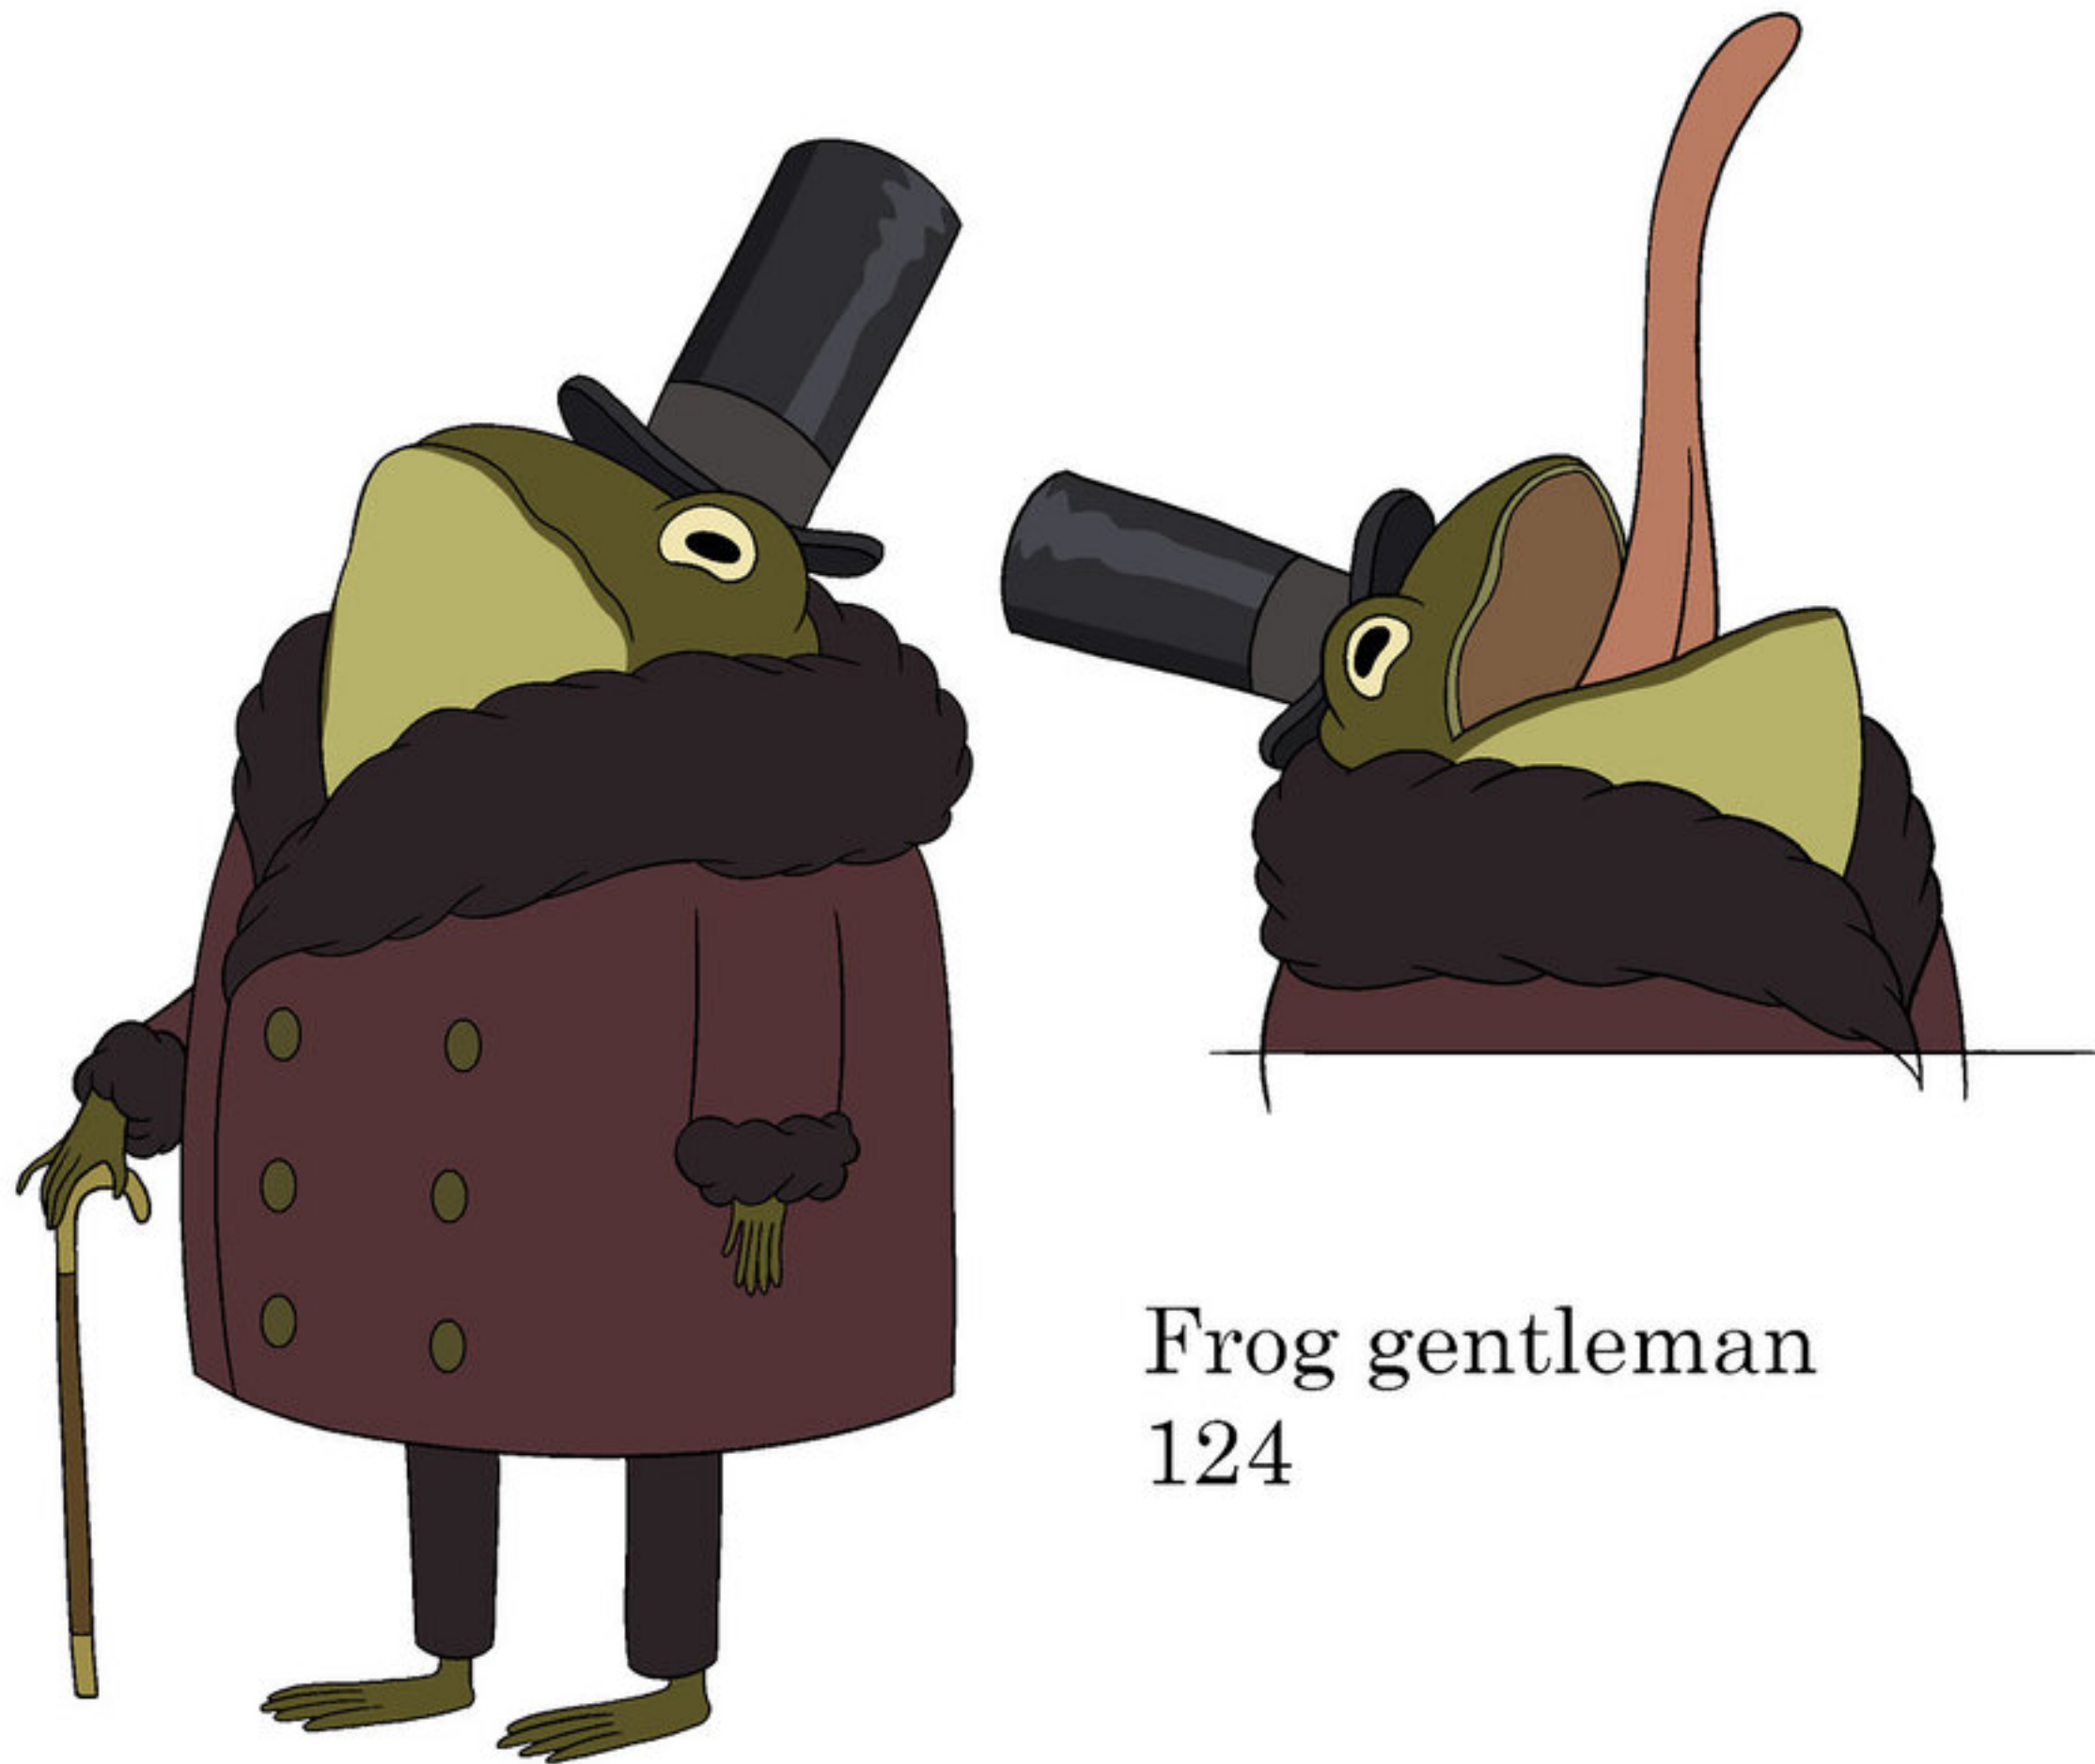

episode:
006

Chapter Six

prod.
1028

model:

Frog Gentleman
124

id:
C006s002_124

category:
Character

overseas notes:

revised:

Frog gentleman
124