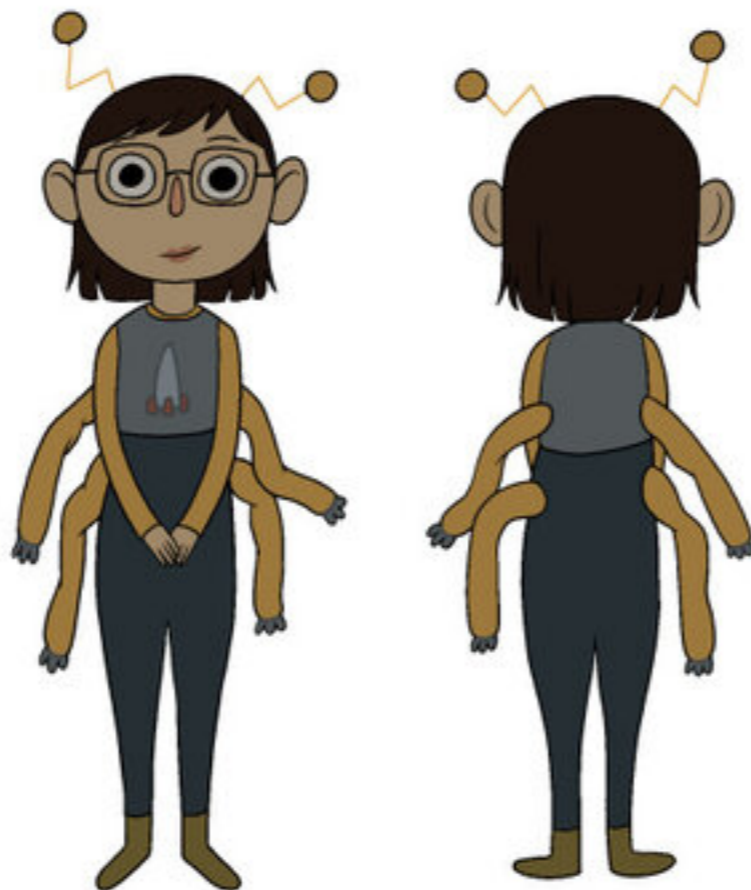

episode:
009

Chapter Nine

prod.
1028

model:

Halloween
Incidental - N

id:
C009s106_089

category:
Character

overseas notes:

revised: