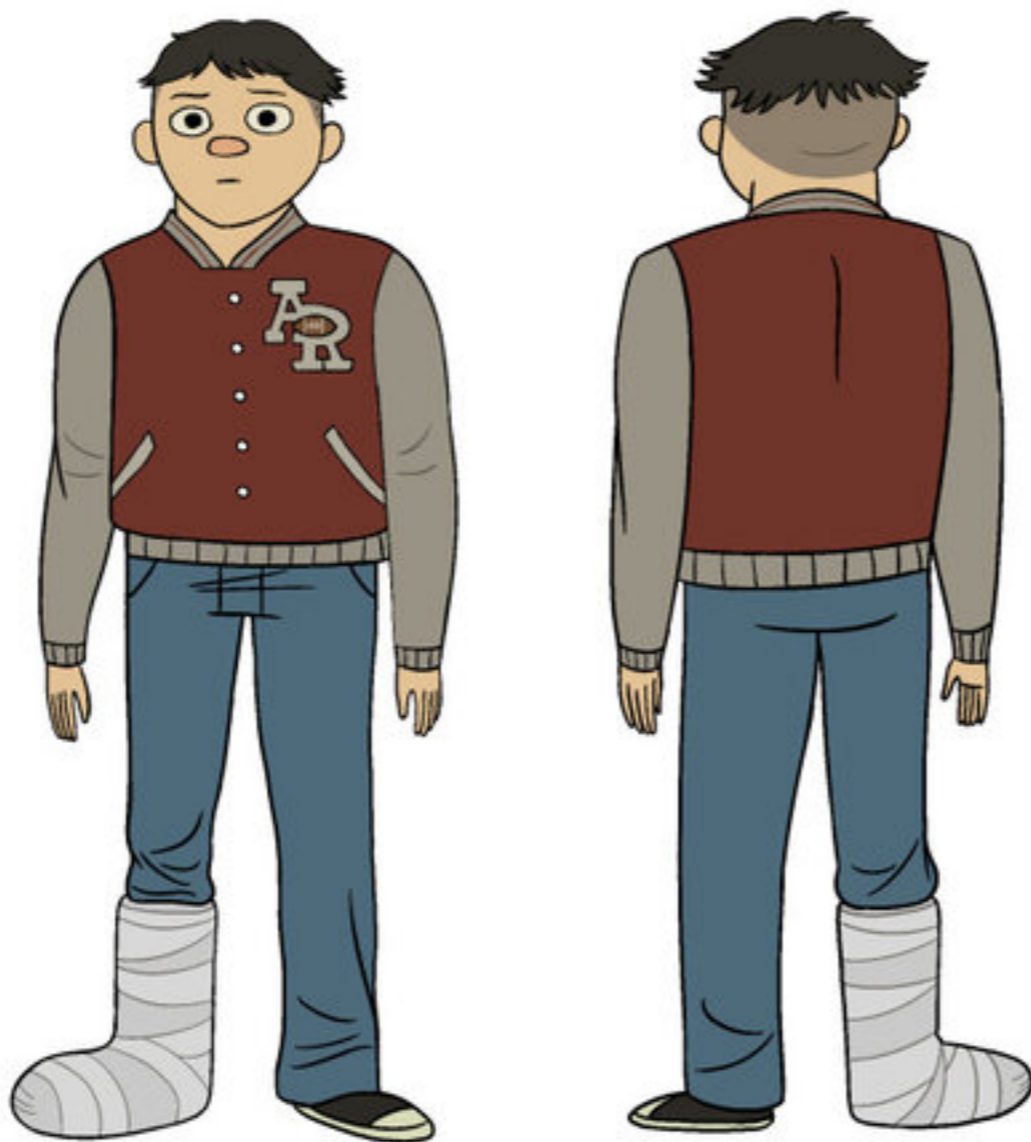

episode:
009

Chapter Nine

prod.
1028

model:

Jimmy - injured
football player

id:
C009s086_079

category:
Character

overseas notes:

revised:

INT. MOUTH