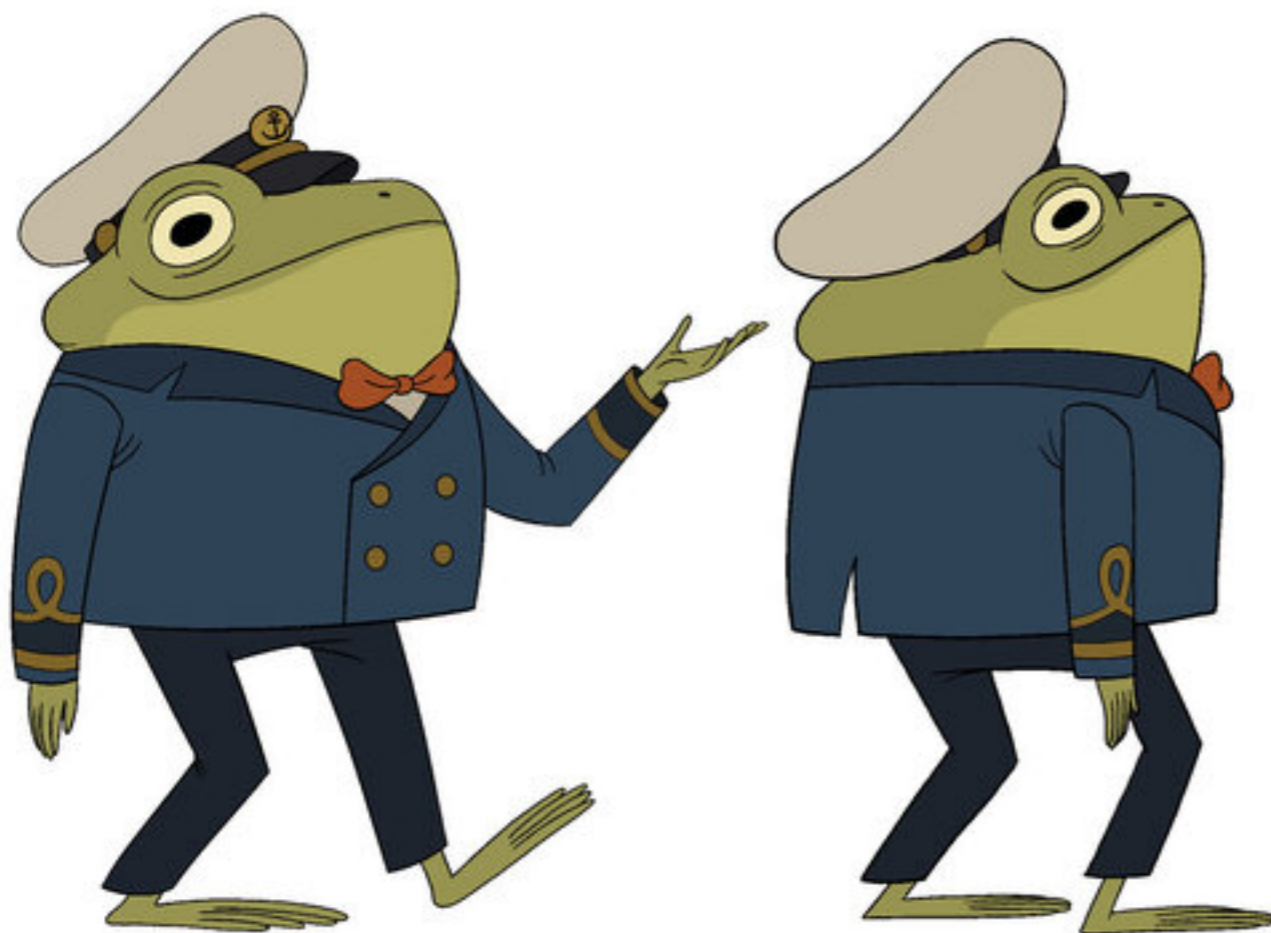

frog captain

sc:
004

page:
007

episode:
006

Chapter Six

prod.
1028

model:

Frog Captain

id:
C006s004_022

category:
Character

overseas notes:

revised:

**CARTOON
NETWORK
STUDIOS**