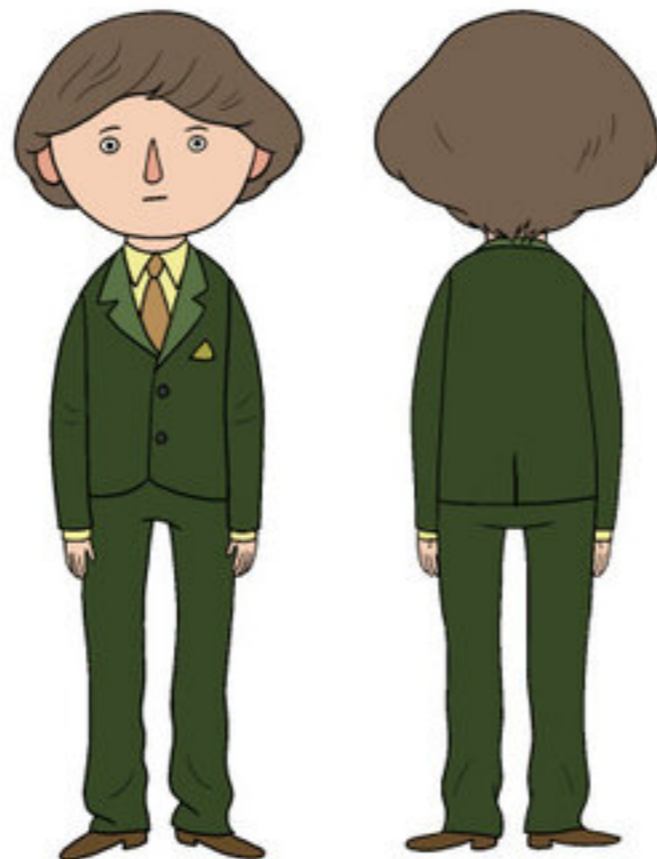

episode:
009

Chapter Nine

prod.
1028

model:

Jason Funderberker

id:
C009s126_112

category:
Character

overseas notes:

revised: