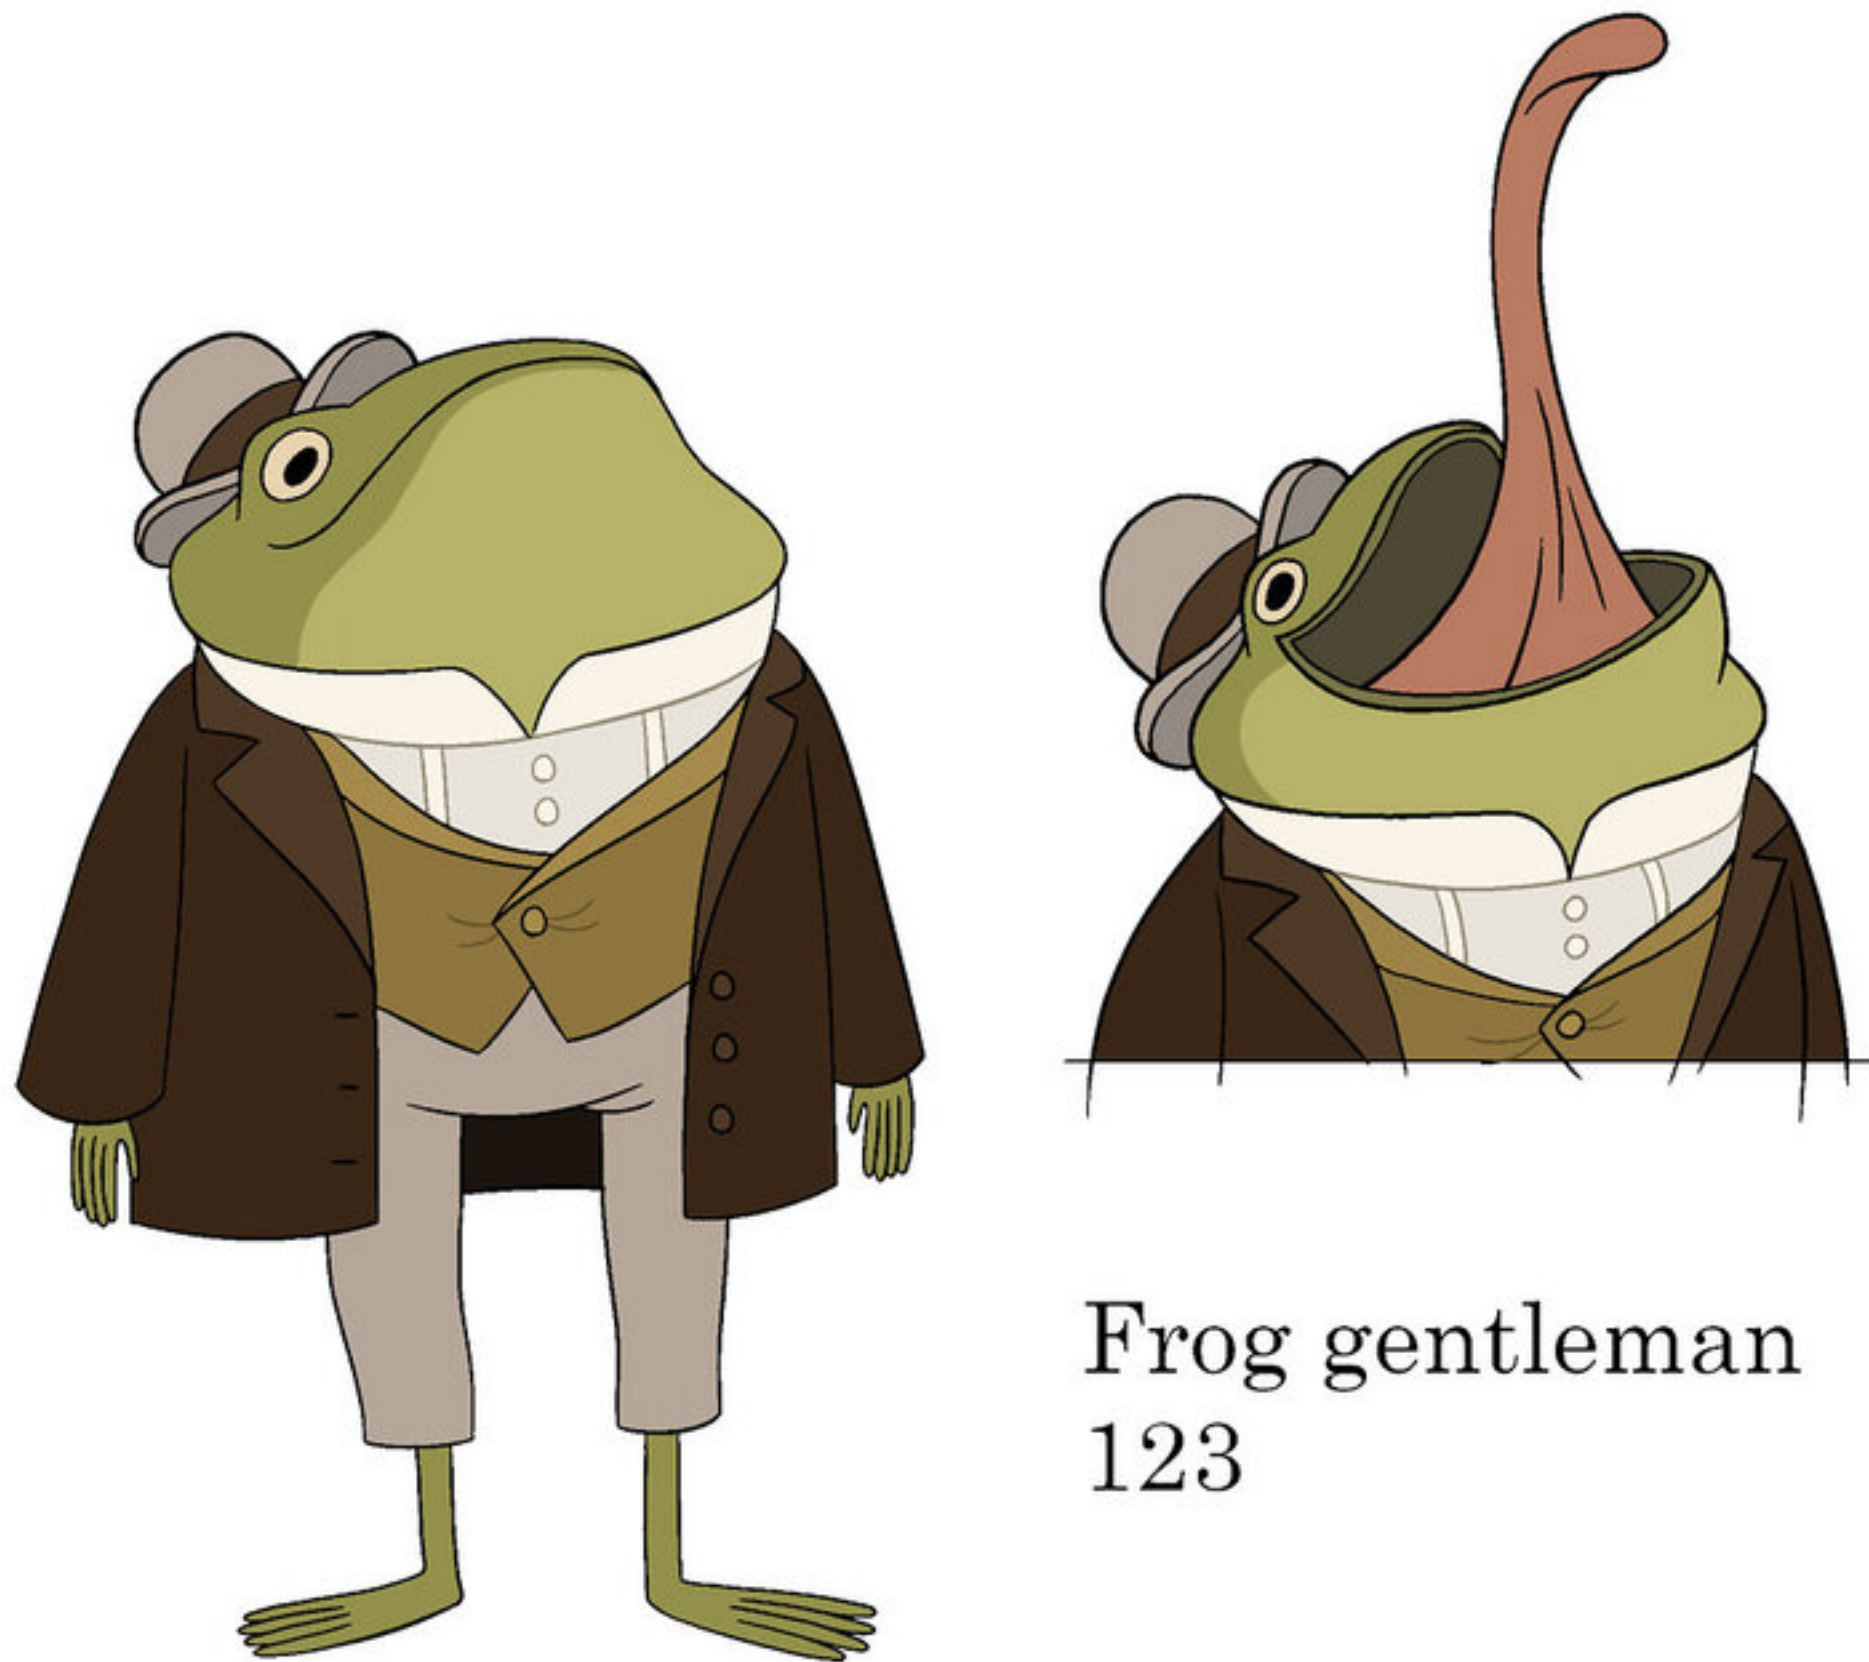

episode:
006

Chapter Six

prod.
1028

model:

Frog Gentleman
123

id:
C006s002_123

category:
Character

overseas notes:

revised:

Frog gentleman
123