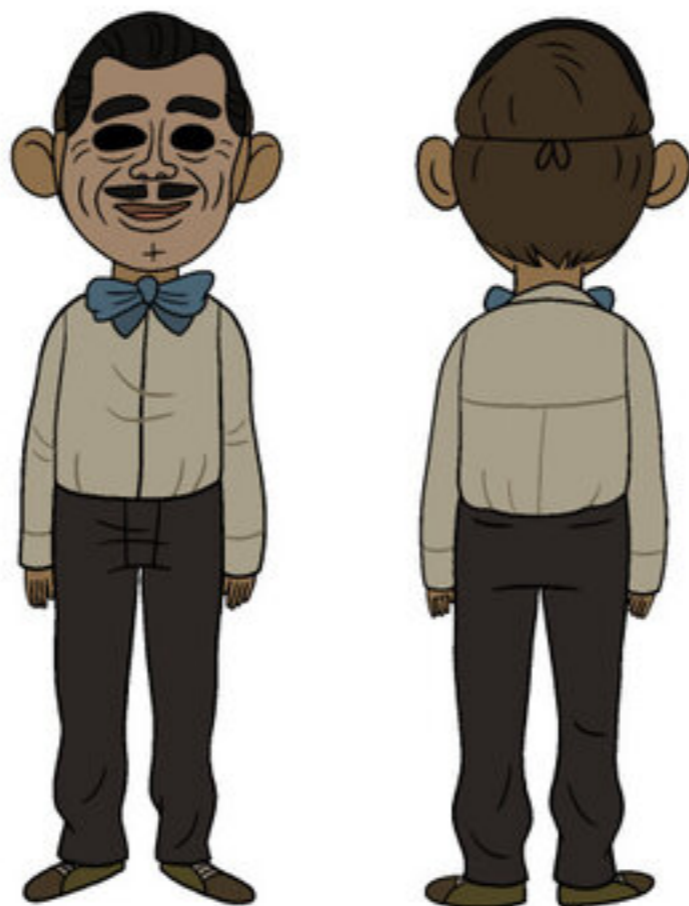

episode:
009

Chapter Nine

prod.
1028

model:

Halloween
Incidental - B

id:
C009s108_087

category:
Character

overseas notes:

revised: