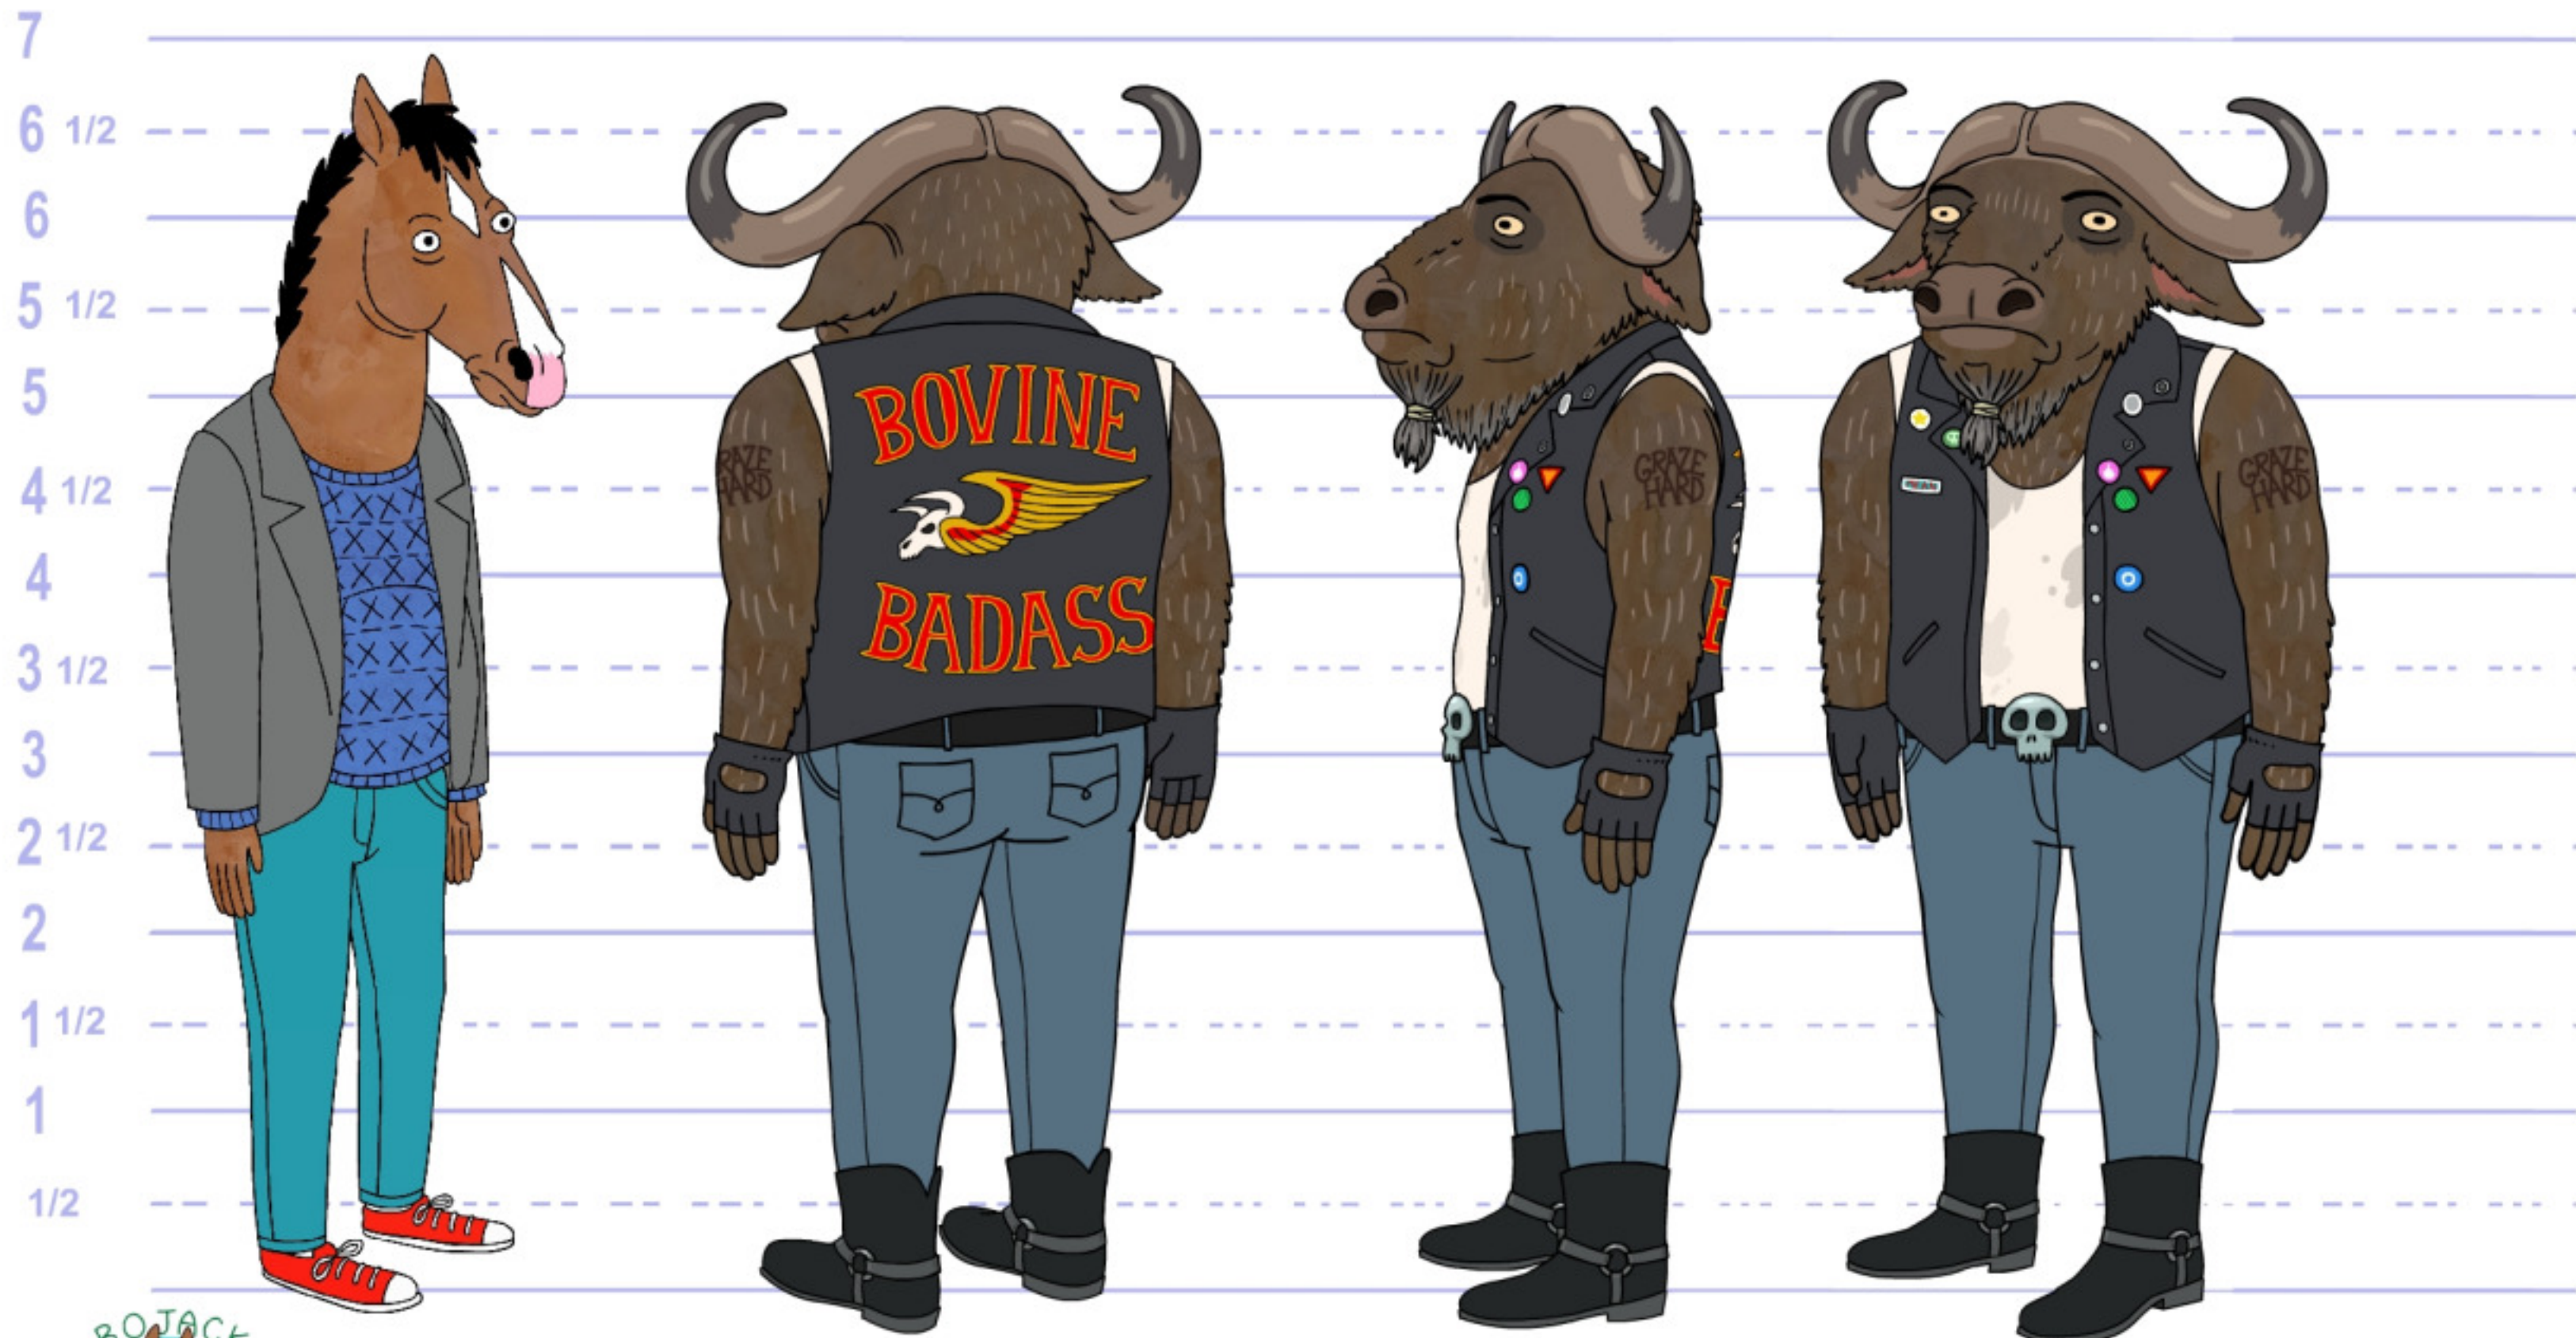

Character: Buffalo Biker A

Episode: 203

Date: 10/05/14