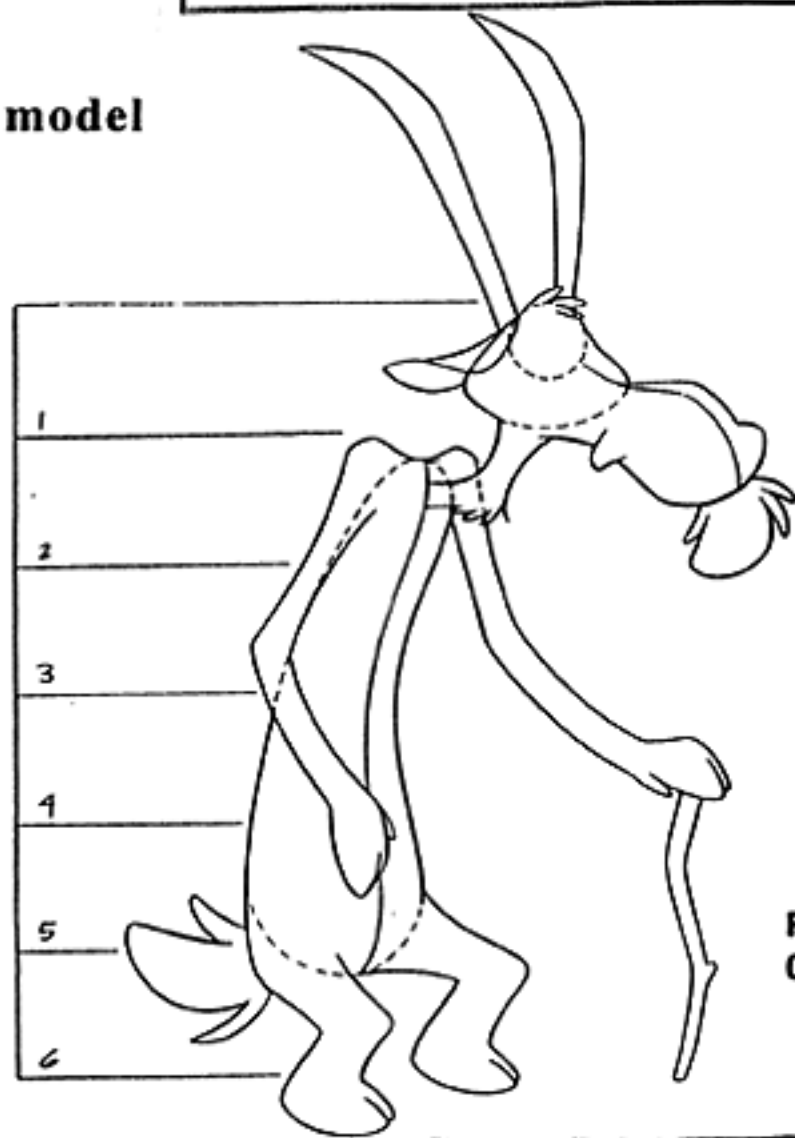

CATS DON'T DANCE

CRANSTON CLEAN-UP MODEL

construction model

ROUGHLY
06 HEADS HIGH

THIS MATERIAL MUST NOT
BE REMOVED FROM THE
STUDIO, DUPLICATED, OR USED
FOR ANY PURPOSE OTHER
THAN PRODUCTION.
© 1994 TURNER PICTURES, INC.

APPROVED BY :

DATE :

3/31/91 7