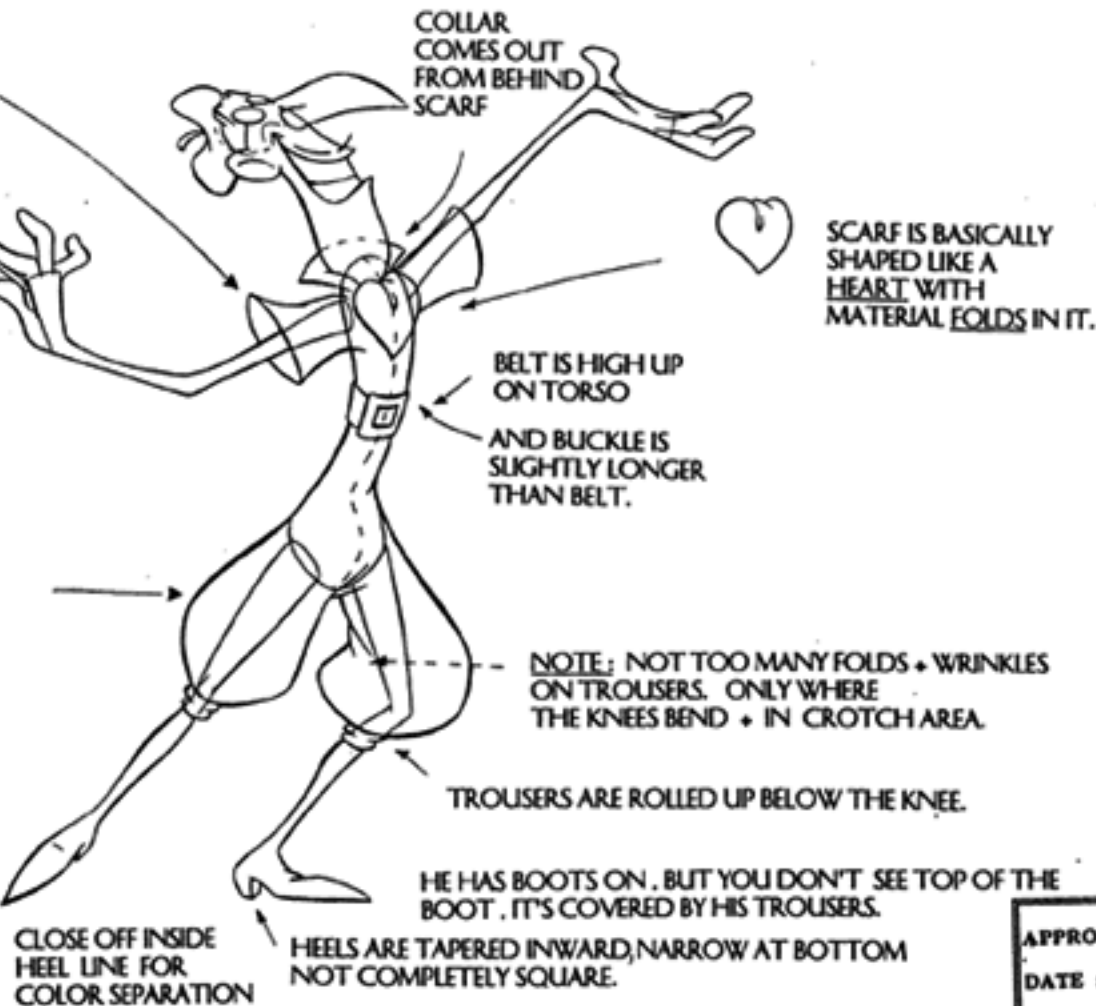

CATS DON'T DANCE

FLANIGAN CLEAN-UP MODEL

CLOTHED CONSTRUCTION

SLEEVES ARE TAPERED WIDE AT THE OPENING, AND DO NOT JUST DROOP OR HANG OFF SHOULDER.

FLANIGAN HAS LONG FINGERS THAT SHOW ONE JOINT. (AND CURL EXPRESSIVELY)

EVEN THOUGH TROUSERS ARE BAGGY, THEY SHOULD ALSO HAVE STRUCTURE. PUT SOME STRAIGHT IN. NOT TOO ROUNDED.

THIS MATERIAL MUST NOT BE REMOVED FROM THE STUDIO, DUPLICATED, OR USED FOR ANY PURPOSE OTHER THAN PRODUCTION.
© 1994 TURBULENCE PICTURES, INC.

APPROVED BY :
DATE : 4/15/94

DK