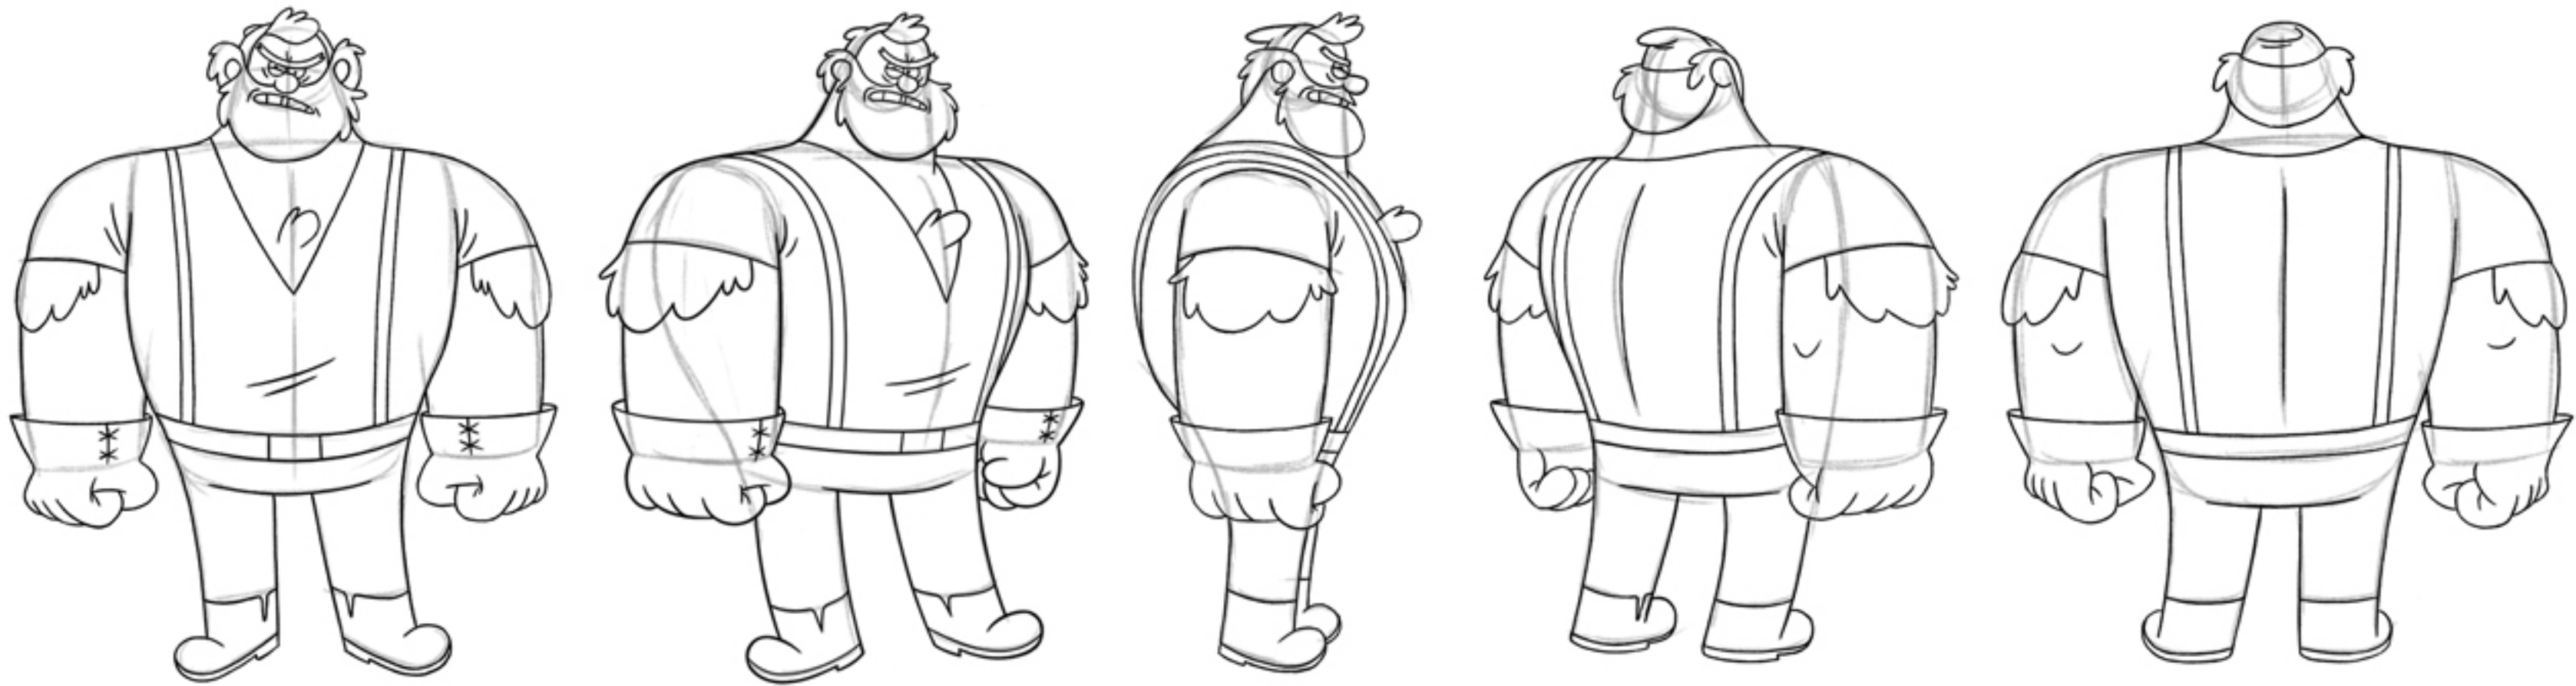

Part 3. A Family of Tourists

Part 1. Turnaround

Turnaround  
Character Design

Part 4. The Bewilderbeast

Disney  
**GRAVITY FALLS**

SUGGESTED  
COLOR?

FOR HOOD REFERENCE ONLY

yum!

Gold tooth?  
White collar  
& cuffs?

TOO GROSS?

Art Name	Category	Element Type	Production	Episode	Scene:	Script Pg:	SB Pg	Uploaded
Deputy Durland	Incidental Character	2D BW	618G	103	182	0	0	09/09/11

**\*\* ORIGINAL**

Recent Usage:

DESIGN LA Black and White Notes:

DESIGN OS Black and White Notes:

DESIGN LA Color Notes:

DESIGN OS Color Notes:

ELEMENT Notes:

**Fisherman 01**

Art Name	Category	Element Type	Production	Episode	Scene:	Script Pg:	SB Pg	Uploaded
Fisherman 01	Incidental Character	2D Color	618G	101	262	0	382	10/20/11

### 3. Tourist Family