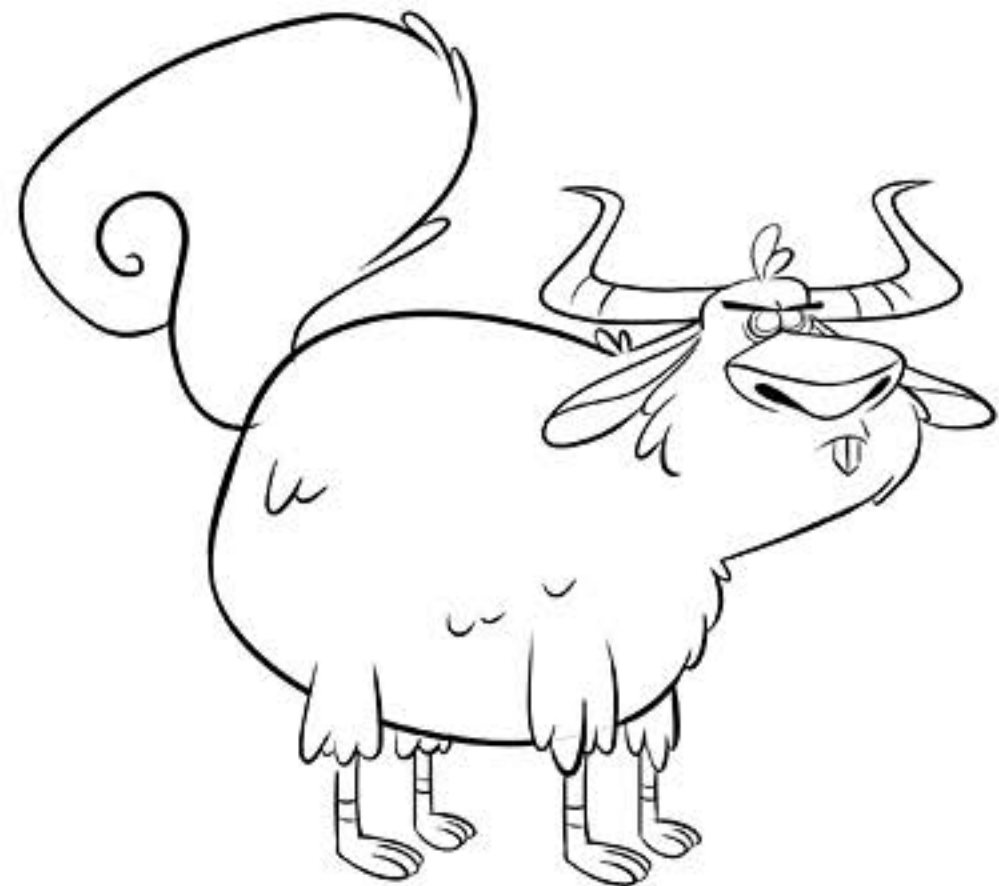

# MABEL

(ROUGH MODEL)

PROD. 6186999.01

THIS MATERIAL IS THE  
PROPERTY OF  
THE WALT DISNEY COMPANY  
IT IS UNPUBLISHED AND  
MAY NOT BE DUPLICATED  
OR DISCLOSED TO UNAUTHORIZED  
THIRD PARTIES WITHOUT WRITTEN  
PERMISSION FROM AN AUTHORIZED  
OFFICER OF THE COMPANY

#### 4. Bewilderbeast