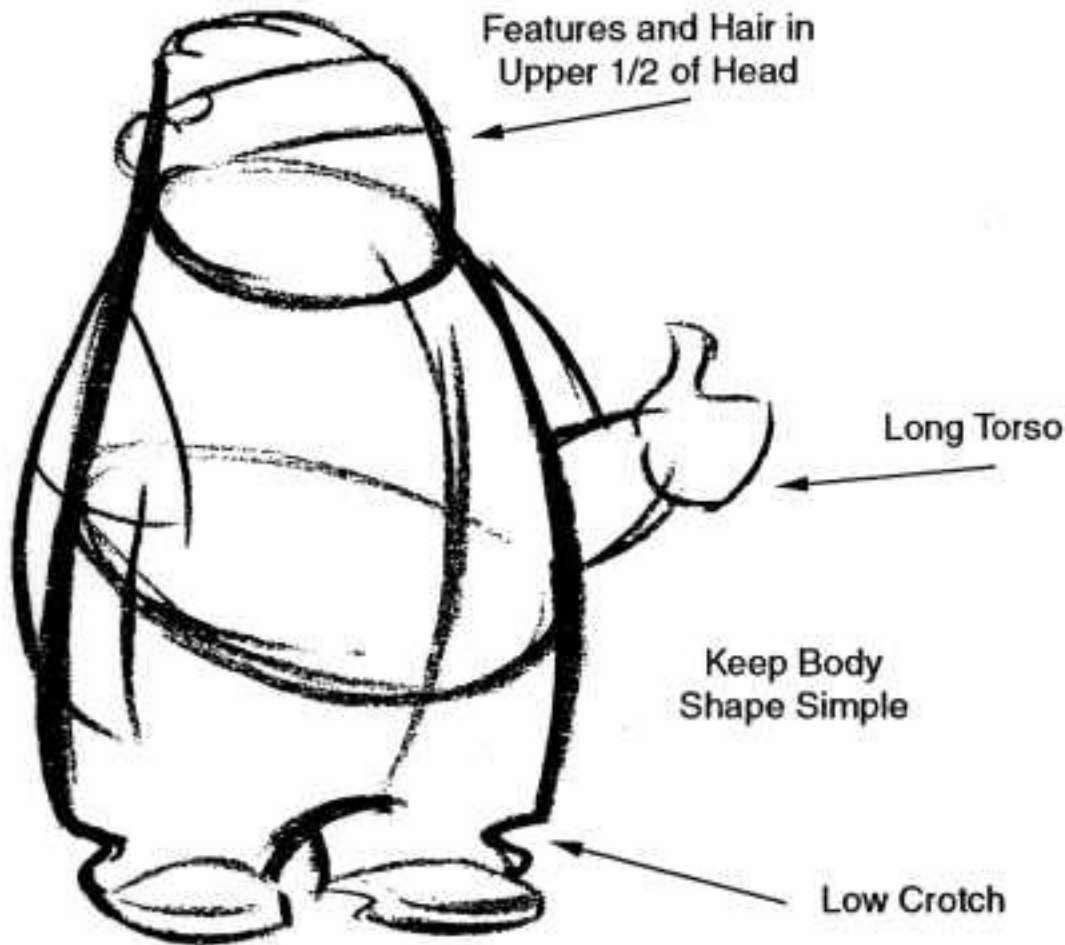

WADE CONSTRUCTION

Abbreviated Artwork Name: wade_const.pct