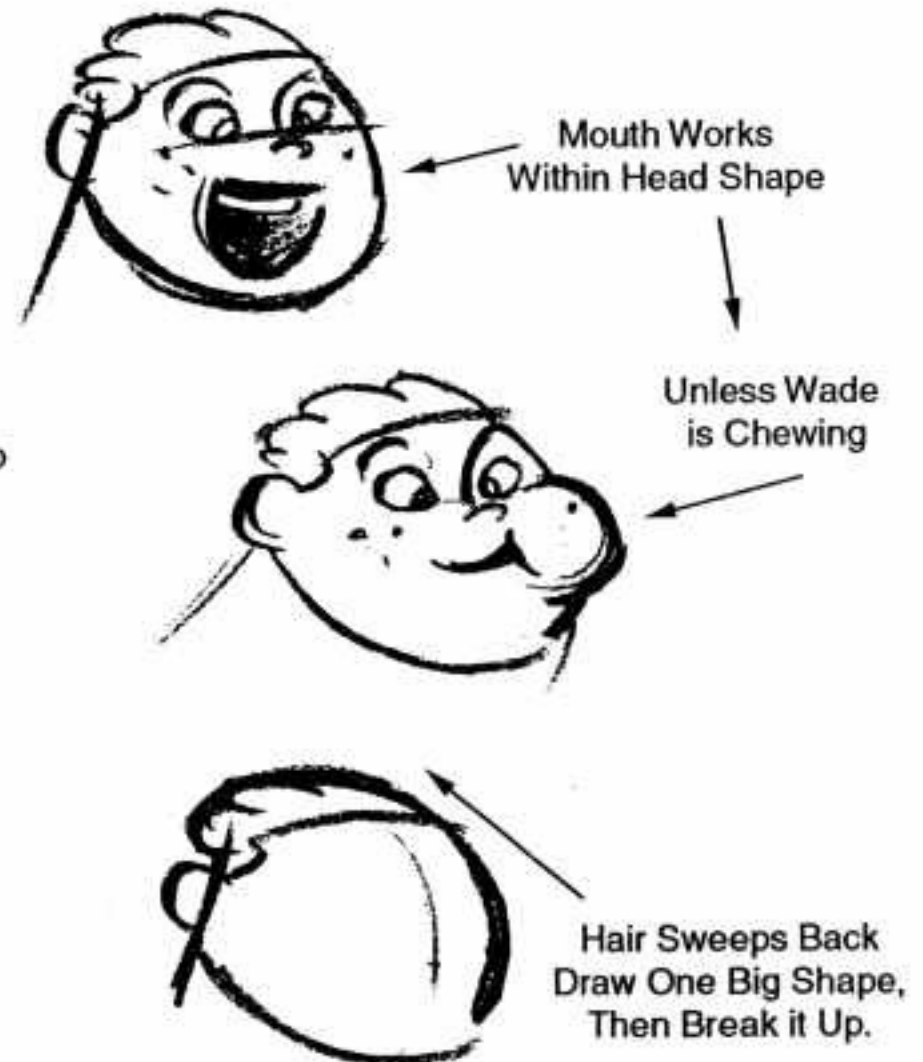

WADE CONSTRUCTION

Abbreviated Artwork Name: wade_const.pct