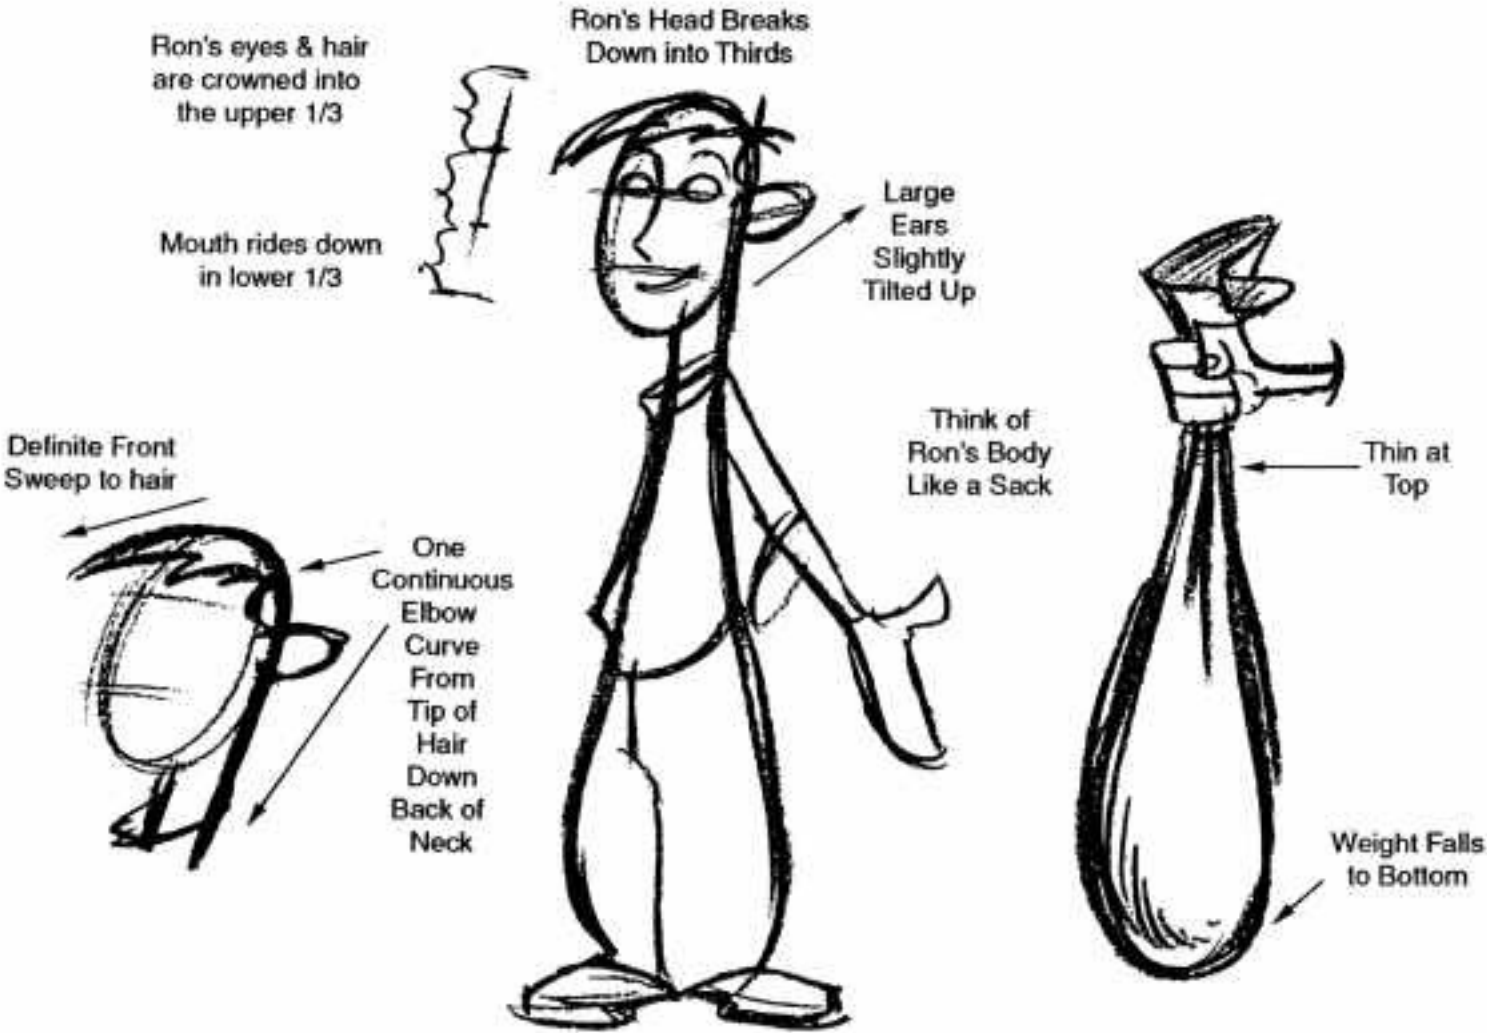

RON CONSTRUCTION

Abbreviated Artwork Name: ron_const2.pct