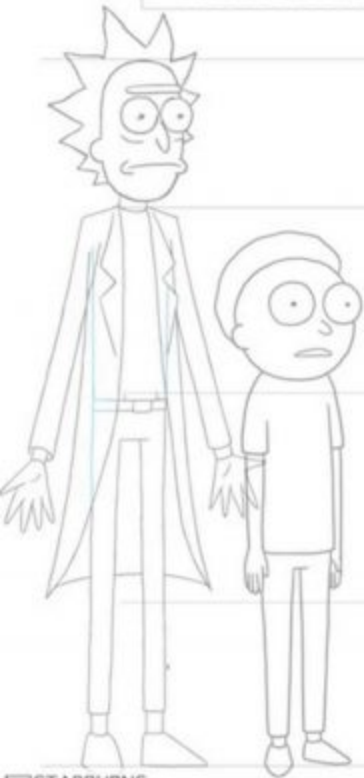

Rick and Morty

Dad- character expressions

Rick and Morty - Turnaround

Family Line-Up

Rick and Morty

Dad - Body Expressions

Rick and Morty

Mom - Model Sheet

Rick and Morty

NEW LIPS

Mom - Character Expressions

Rick and Morty

Mom - Body Expressions

Rick and Morty

Summer - character expressions

Rick and Morty

Summer- Body Expressions

Rick and Morty

Rick - Model Sheet

Notes: 6px Character lines

Rick and Morty - Theory Sheet

Hands Theory

Female Hands

Rick and Morty - Model Sheet

Morty - Hands Theory

← TRY NOT TO SHOW ANY KNUCKLES

← FINGERS SMALL, LIKE HANDS OF AN 8-YEAR OLD GIRL

← DO NOT TAPER WRIST

← KEEP WRISTS ALMOST EVEN WITH HAND

Jerry & Summer
concepts by
Justin Noel

Final Design