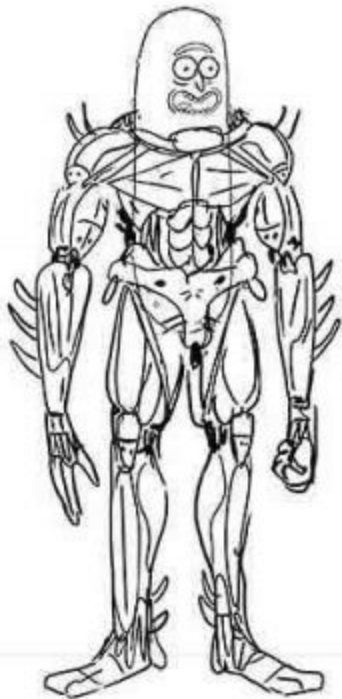

Summer- Body Expressions

Rick and Morty

Rick - Model Sheet

Notes: 6px Character lines

Rick and Morty - Theory Sheet

Hands Theory

Female Hands

Rick and Morty - Model Sheet

Morty - Hands Theory

← TRY NOT TO SHOW ANY KNUCKLES

← FINGERS SMALL, LIKE HANDS OF AN 8-YEAR OLD GIRL

← DO NOT TAPER WRIST

← KEEP WRISTS ALMOST EVEN WITH HAND

Jerry & Summer
concepts by
Justin Noel

Final Design

Phase 1

Phase 2

Phase 1

Phase 2

RICK AND MORTY

RICK AND MORTY

RICK AND MORTY

Rick and Morty

Rick and Morty

Rick - body expressions

RICK AND MORTY

Rick and Morty

Slippery Stair

Early Concept Sketches and Designs
(Steven Chunn)

Rough Character Design Pass
(Stephanie Ramirez)

Final Character Design
(Stephanie Ramirez and Design/Color Team)