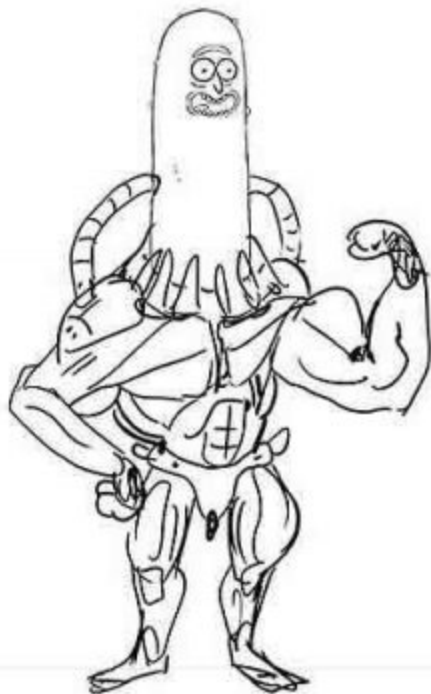

RICK AND MORTY