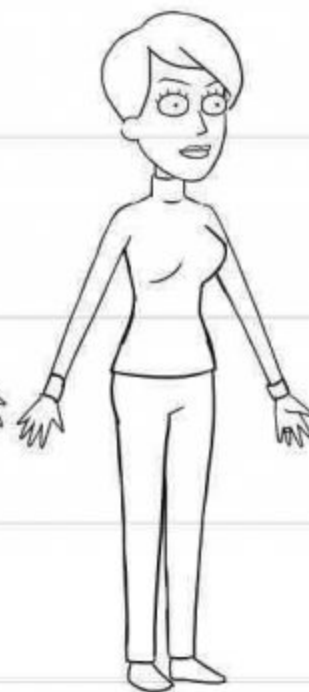

Summer- Body Expressions

Rick and Morty

Rick - Model Sheet

Notes: 6px Character lines

Rick and Morty - Theory Sheet

Hands Theory

Female Hands

Rick and Morty - Model Sheet

Morty - Hands Theory

← TRY NOT TO SHOW ANY KNUCKLES

← FINGERS SMALL, LIKE HANDS OF AN 8-YEAR OLD GIRL

← DO NOT TAPER WRIST

← KEEP WRISTS ALMOST EVEN WITH HAND

Jerry & Summer
concepts by
Justin Noel

Final Design