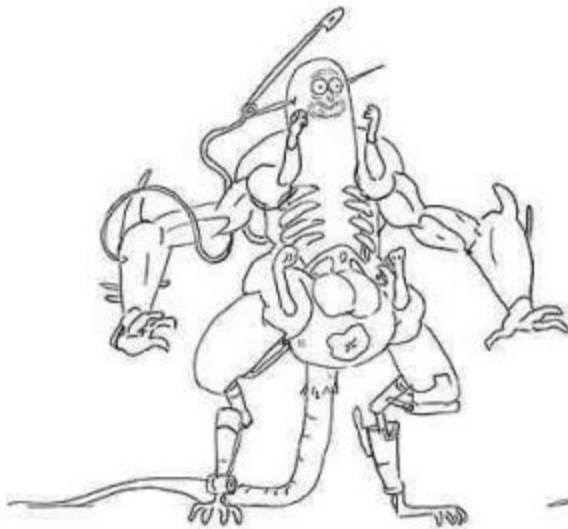

Summer- Body Expressions

Rick and Morty

Rick - Model Sheet

Notes: 6px Character lines

Rick and Morty - Theory Sheet

Hands Theory

Female Hands

Rick and Morty - Model Sheet

Morty - Hands Theory

← TRY NOT TO SHOW ANY KNUCKLES

← FINGERS SMALL, LIKE HANDS OF AN 8-YEAR OLD GIRL

← DO NOT TAPER WRIST

← KEEP WRISTS ALMOST EVEN WITH HAND

Jerry & Summer
concepts by
Justin Noel

Final Design

Phase 1

Phase 2

Phase 1

Phase 2

RICK AND MORTY

RICK AND MORTY

RICK AND MORTY

Rick and Morty

Rick and Morty

Rick - body expressions

RICK AND MORTY

Rick and Morty

Slippery Stair

Early Concept Sketches and Designs
(Steven Chunn)

Rough Character Design Pass
(Stephanie Ramirez)

Final Character Design
(Stephanie Ramirez and Design/Color Team)