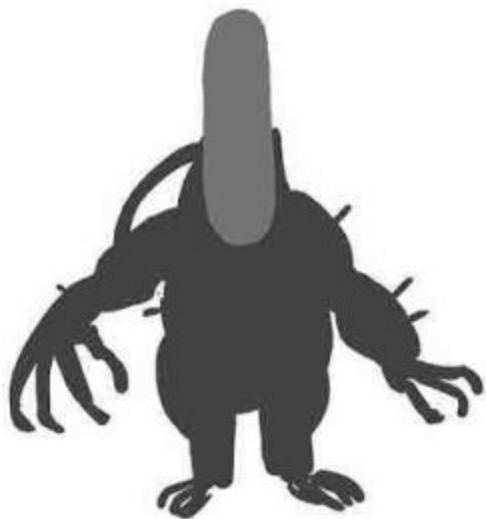

Rick and Morty