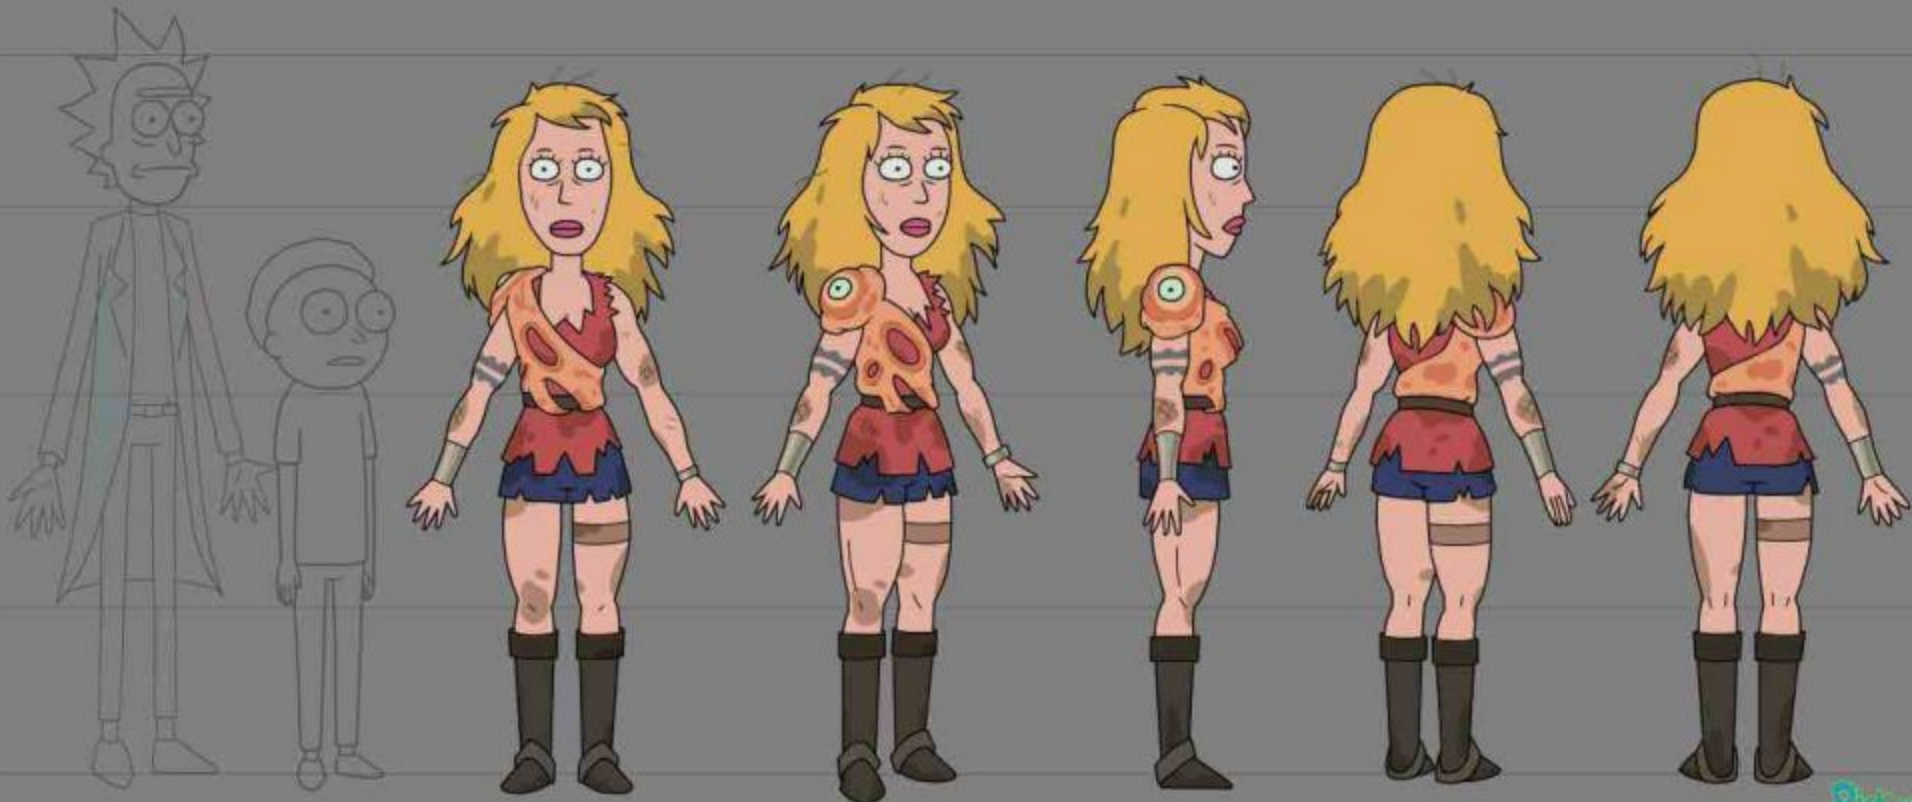

Summer- Body Expressions

Rick and Morty

Rick - Model Sheet

Notes: 6px Character lines

Rick and Morty - Theory Sheet

Hands Theory

Female Hands

Rick and Morty - Model Sheet

Morty - Hands Theory

← TRY NOT TO SHOW ANY KNUCKLES

← FINGERS SMALL, LIKE HANDS OF AN 8-YEAR OLD GIRL

← DO NOT TAPER WRIST

← KEEP WRISTS ALMOST EVEN WITH HAND

Jerry & Summer
concepts by
Justin Noel

Final Design

Phase 1

Phase 2

Phase 1

Phase 2

RICK AND MORTY

RICK AND MORTY

RICK AND MORTY

Rick and Morty