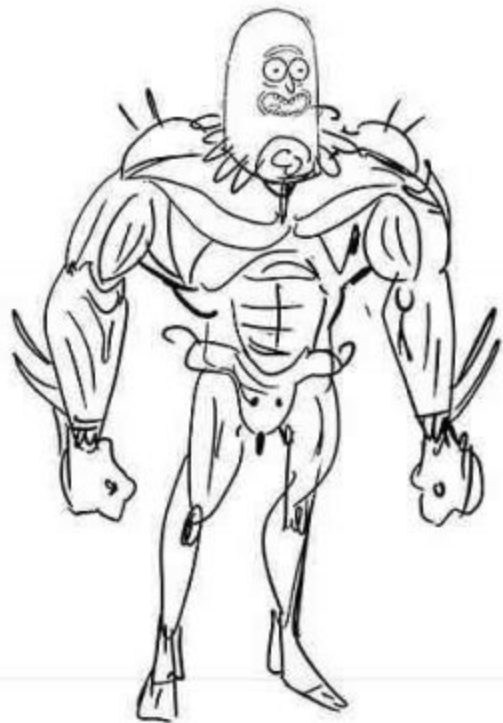

Rick and Morty

Dad- character expressions

Rick and Morty - Turnaround

Family Line-Up

Rick and Morty

Dad - Body Expressions

Rick and Morty

Mom - Model Sheet

Morty - Hands Theory

← TRY NOT TO SHOW ANY KNUCKLES

← FINGERS SMALL, LIKE HANDS OF AN 8-YEAR OLD GIRL

← DO NOT TAPER WRIST

← KEEP WRISTS ALMOST EVEN WITH HAND

Jerry & Summer
concepts by
Justin Noel

Final Design

Phase 1

Phase 2

Phase 1

Phase 2

RICK AND MORTY

RICK AND MORTY

RICK AND MORTY

Rick and Morty

Rick - character expressions

Rick and Morty

Rick - body expressions

RICK AND MORTY

Rick and Morty

Slippery Stair

Early Concept Sketches AND Designs
(Steven Chunn)

Rough Character Design Pass
(Stephanie Ramirez)