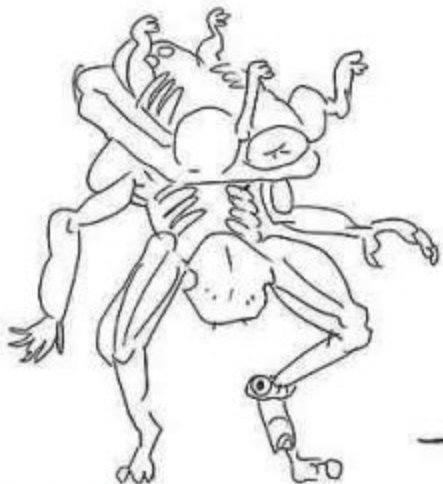

Summer- Body Expressions

Rick and Morty

Rick - Model Sheet

Notes: 6px Character lines

Rick and Morty - Theory Sheet

Hands Theory

Female Hands

Rick and Morty - Model Sheet

Morty - Hands Theory

← TRY NOT TO SHOW ANY KNUCKLES

← FINGERS SMALL, LIKE HANDS OF AN 8-YEAR OLD GIRL

← DO NOT TAPER WRIST

← KEEP WRISTS ALMOST EVEN WITH HAND

Jerry & Summer
concepts by
Justin Noel

Final Design

Phase 1

Phase 2

Phase 1

Phase 2

RICK AND MORTY

RICK AND MORTY

RICK AND MORTY

Rick and Morty

Rick and Morty

Rick - body expressions

RICK AND MORTY

Rick and Morty

Slippery Stair

Early Concept Sketches and Designs
(Steven Chunn)

Rough Character Design Pass
(Stephanie Ramirez)

Final Character Design
(Stephanie Ramirez and Design/Color Team)