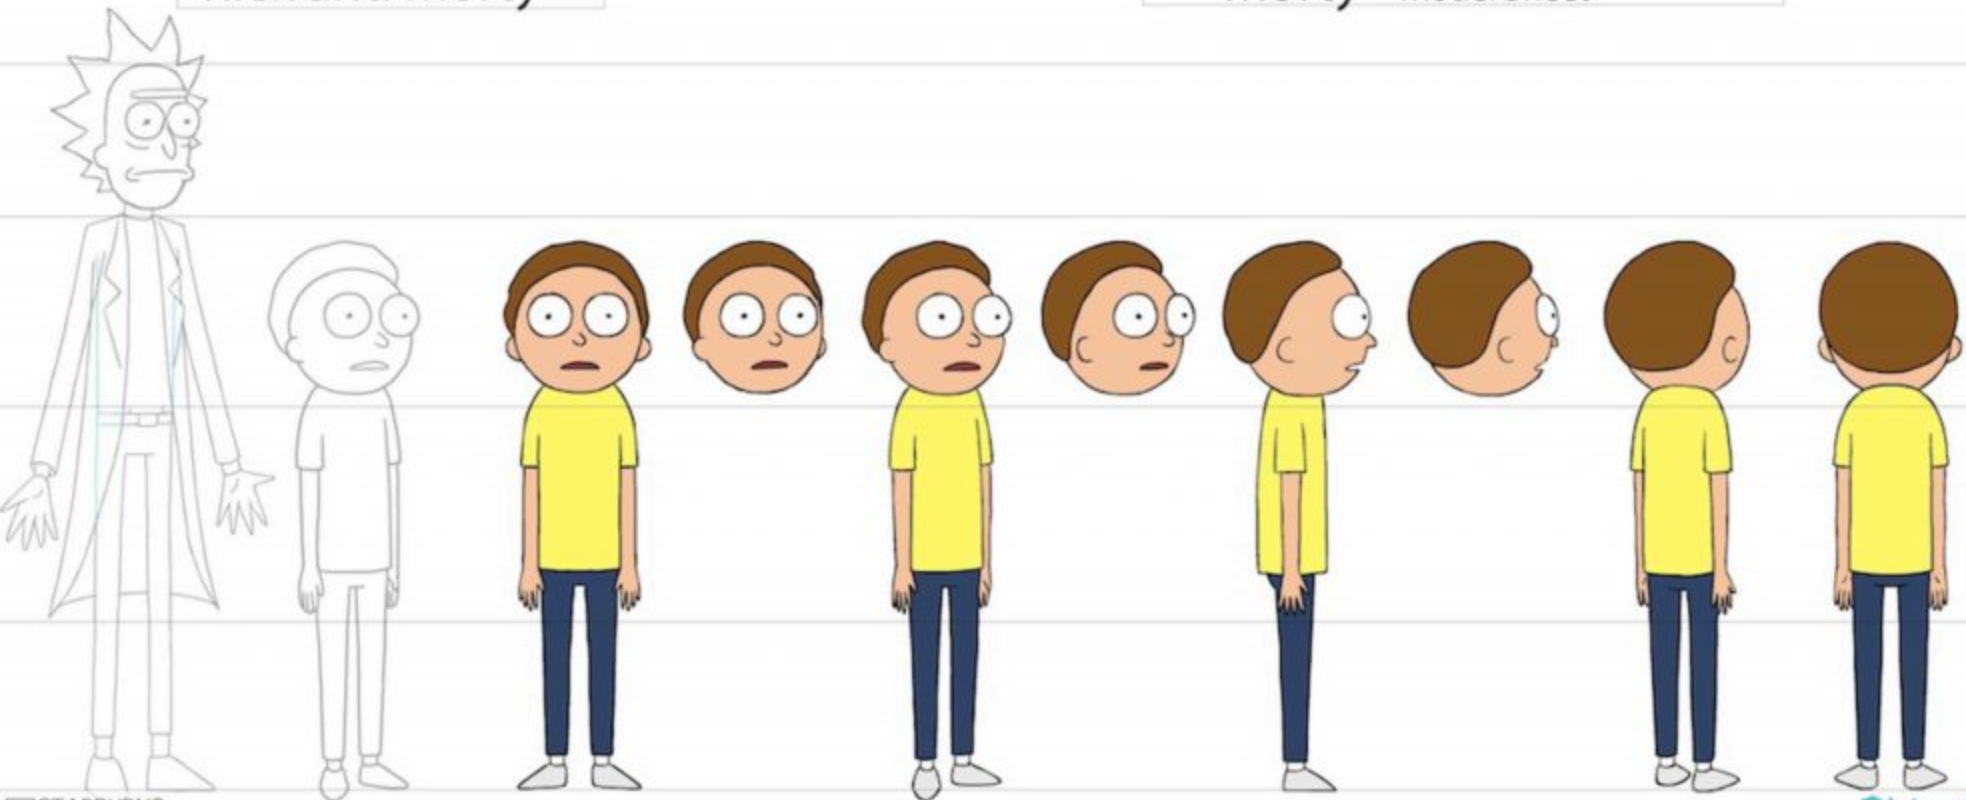

Rick and Morty

Morty - Model Sheet