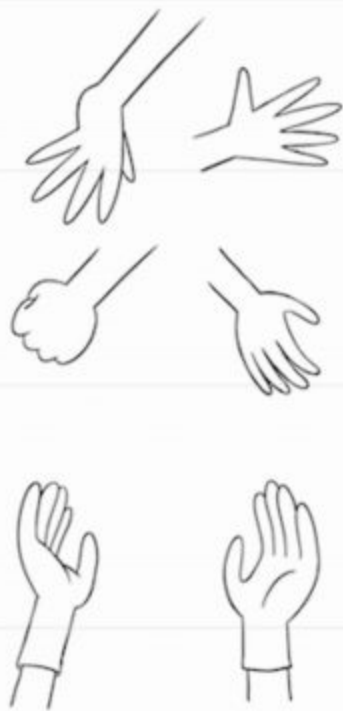

Summer- Body Expressions

Rick and Morty

Rick - Model Sheet

Notes: 6px Character lines

Rick and Morty - Theory Sheet

Hands Theory

Female Hands

Rick and Morty - Model Sheet

Morty - Hands Theory

← TRY NOT TO SHOW ANY KNUCKLES

← FINGERS SMALL, LIKE HANDS OF AN 8-YEAR OLD GIRL

← DO NOT TAPER WRIST

← KEEP WRISTS ALMOST EVEN WITH HAND

Jerry & Summer
concepts by
Justin Noel

Final Design