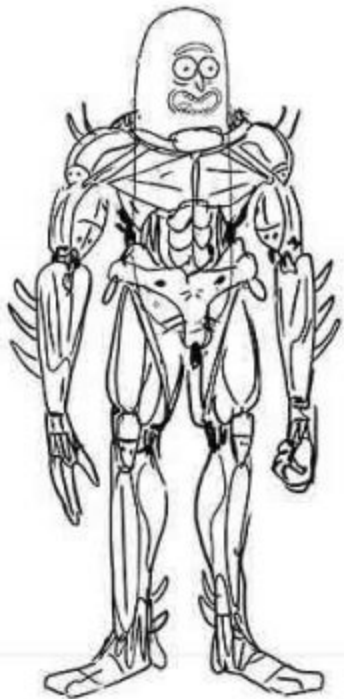

Morty - Hands Theory

← TRY NOT TO SHOW ANY KNUCKLES

← FINGERS SMALL, LIKE HANDS OF AN 8-YEAR OLD GIRL

← DO NOT TAPER WRIST

← KEEP WRISTS ALMOST EVEN WITH HAND

Jerry & Summer
concepts by
Justin Noel

Final Design

Phase 1

Phase 2

Phase 1

Phase 2

RICK AND MORTY

RICK AND MORTY

RICK AND MORTY

Rick and Morty

Rick - character expressions

Rick and Morty

Rick - body expressions

RICK AND MORTY

Rick and Morty

Slippery Stair

Early Concept Sketches AND Designs
(Steven Chunn)

Rough Character Design Pass
(Stephanie Ramirez)