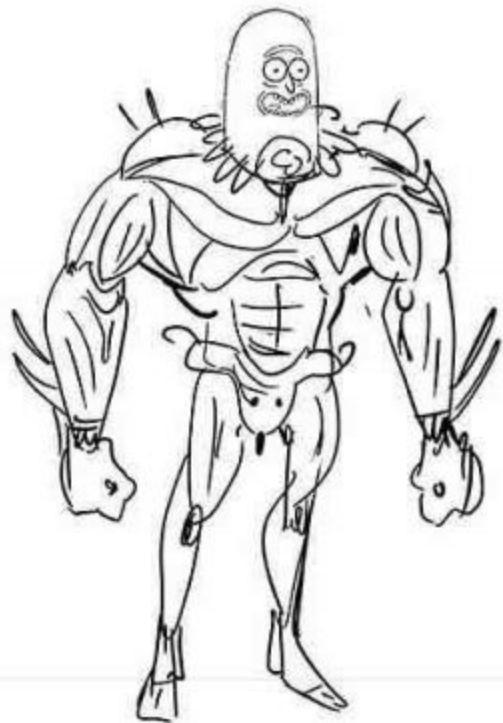

Summer- Body Expressions

Rick and Morty

Rick - Model Sheet

Notes: 6px Character lines

Rick and Morty - Theory Sheet

Hands Theory

Female Hands

Rick and Morty - Model Sheet

Morty - Hands Theory

← TRY NOT TO SHOW ANY KNUCKLES

← FINGERS SMALL, LIKE HANDS OF AN 8-YEAR OLD GIRL

← DO NOT TAPER WRIST

← KEEP WRISTS ALMOST EVEN WITH HAND

Jerry & Summer
concepts by
Justin Noel

Final Design

Phase 1

Phase 2

Phase 1

Phase 2

RICK AND MORTY

RICK AND MORTY

RICK AND MORTY

Rick and Morty

Rick and Morty

Rick - body expressions

RICK AND MORTY

Rick and Morty

Slippery Stair

Early Concept Sketches and Designs
(Steven Chunn)

Rough Character Design Pass
(Stephanie Ramirez)

Final Character Design
(Stephanie Ramirez and Design/Color Team)