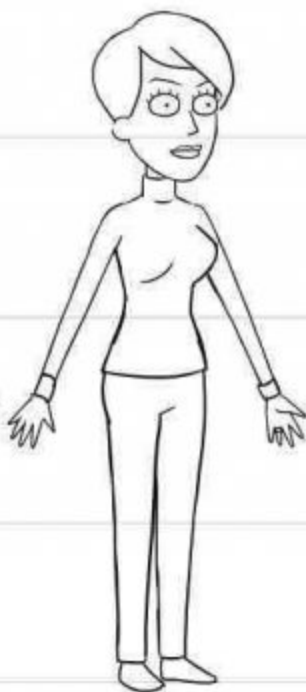

Summer- Body Expressions

Rick and Morty

Rick - Model Sheet

Notes: 6px Character lines

Rick and Morty - Theory Sheet

Hands Theory

Female Hands

Rick and Morty - Model Sheet

Morty - Hands Theory

← TRY NOT TO SHOW ANY KNUCKLES

← FINGERS SMALL, LIKE HANDS OF AN 8-YEAR OLD GIRL

← DO NOT TAPER WRIST

← KEEP WRISTS ALMOST EVEN WITH HAND

Jerry & Summer
concepts by
Justin Noel

Final Design