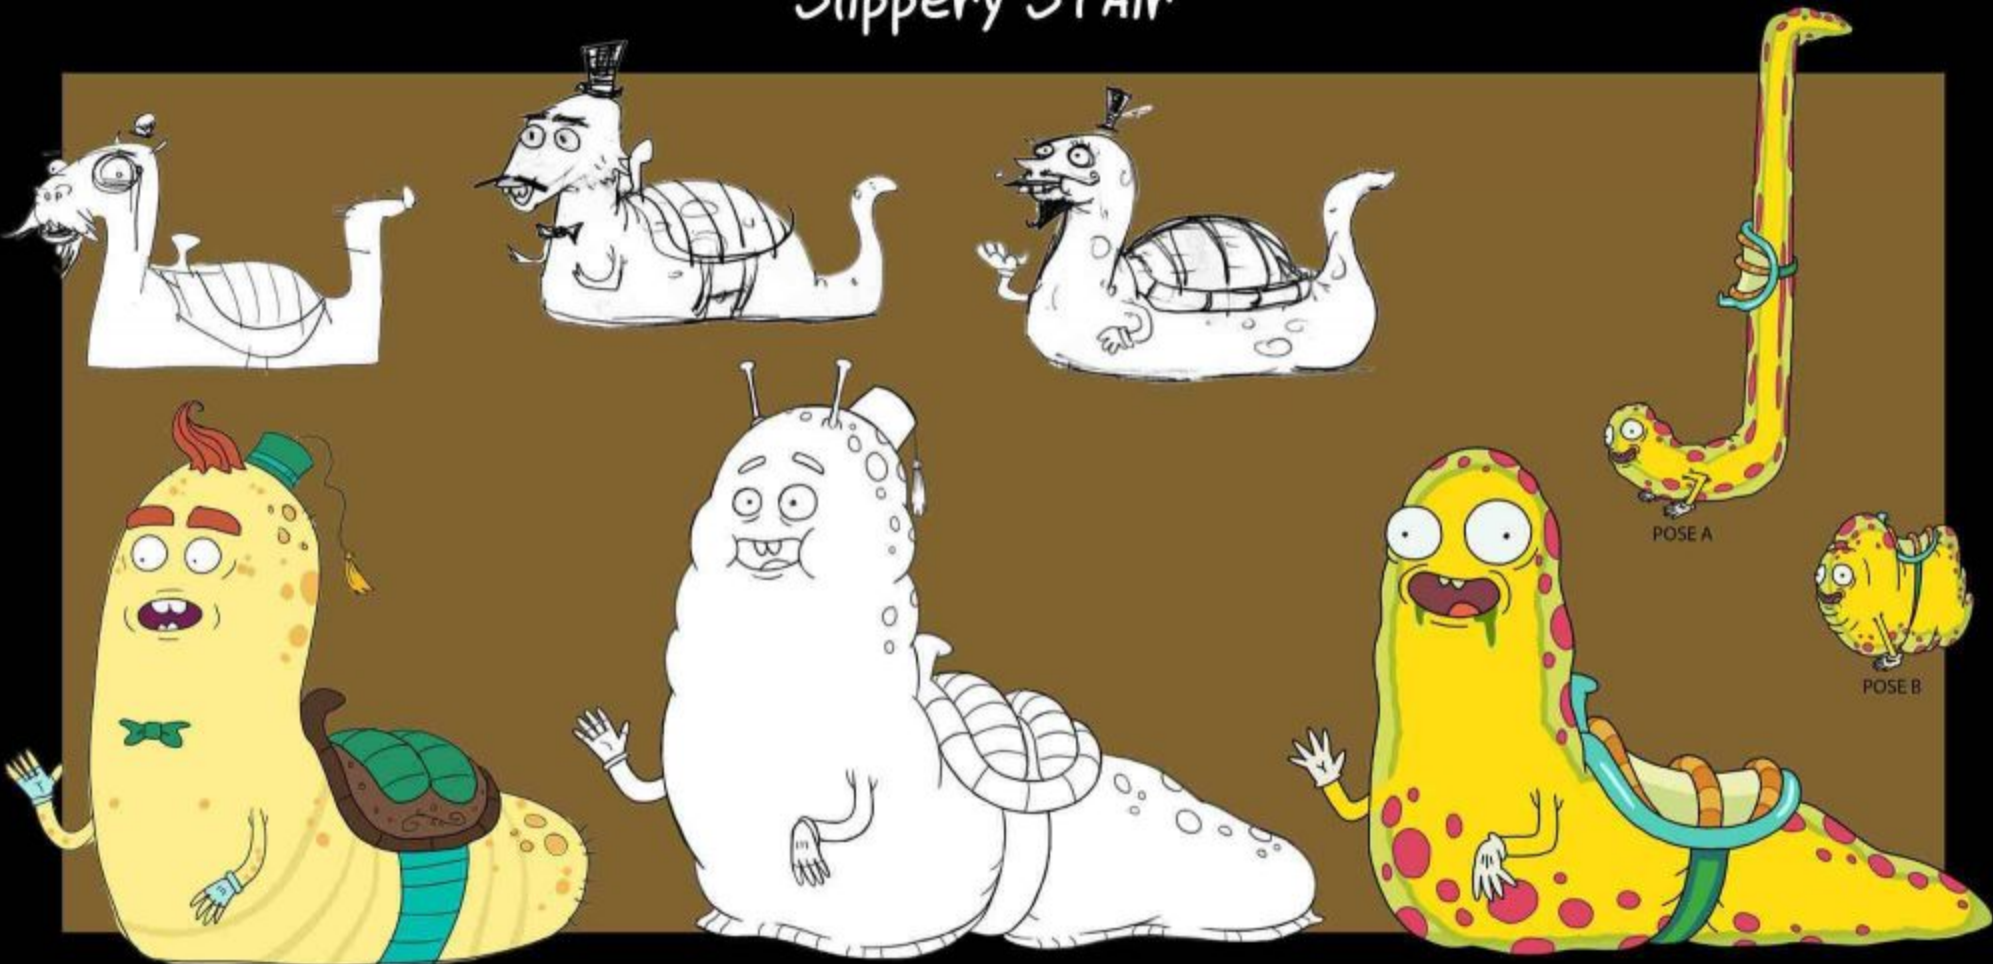

Rick and Morty

Rick - body expressions

RICK AND MORTY

Rick and Morty

Slippery Stair

Early Concept Sketches and Designs
(Steven Chunn)

Rough Character Design Pass
(Stephanie Ramirez)

Final Character Design
(Stephanie Ramirez and Design/Color Team)