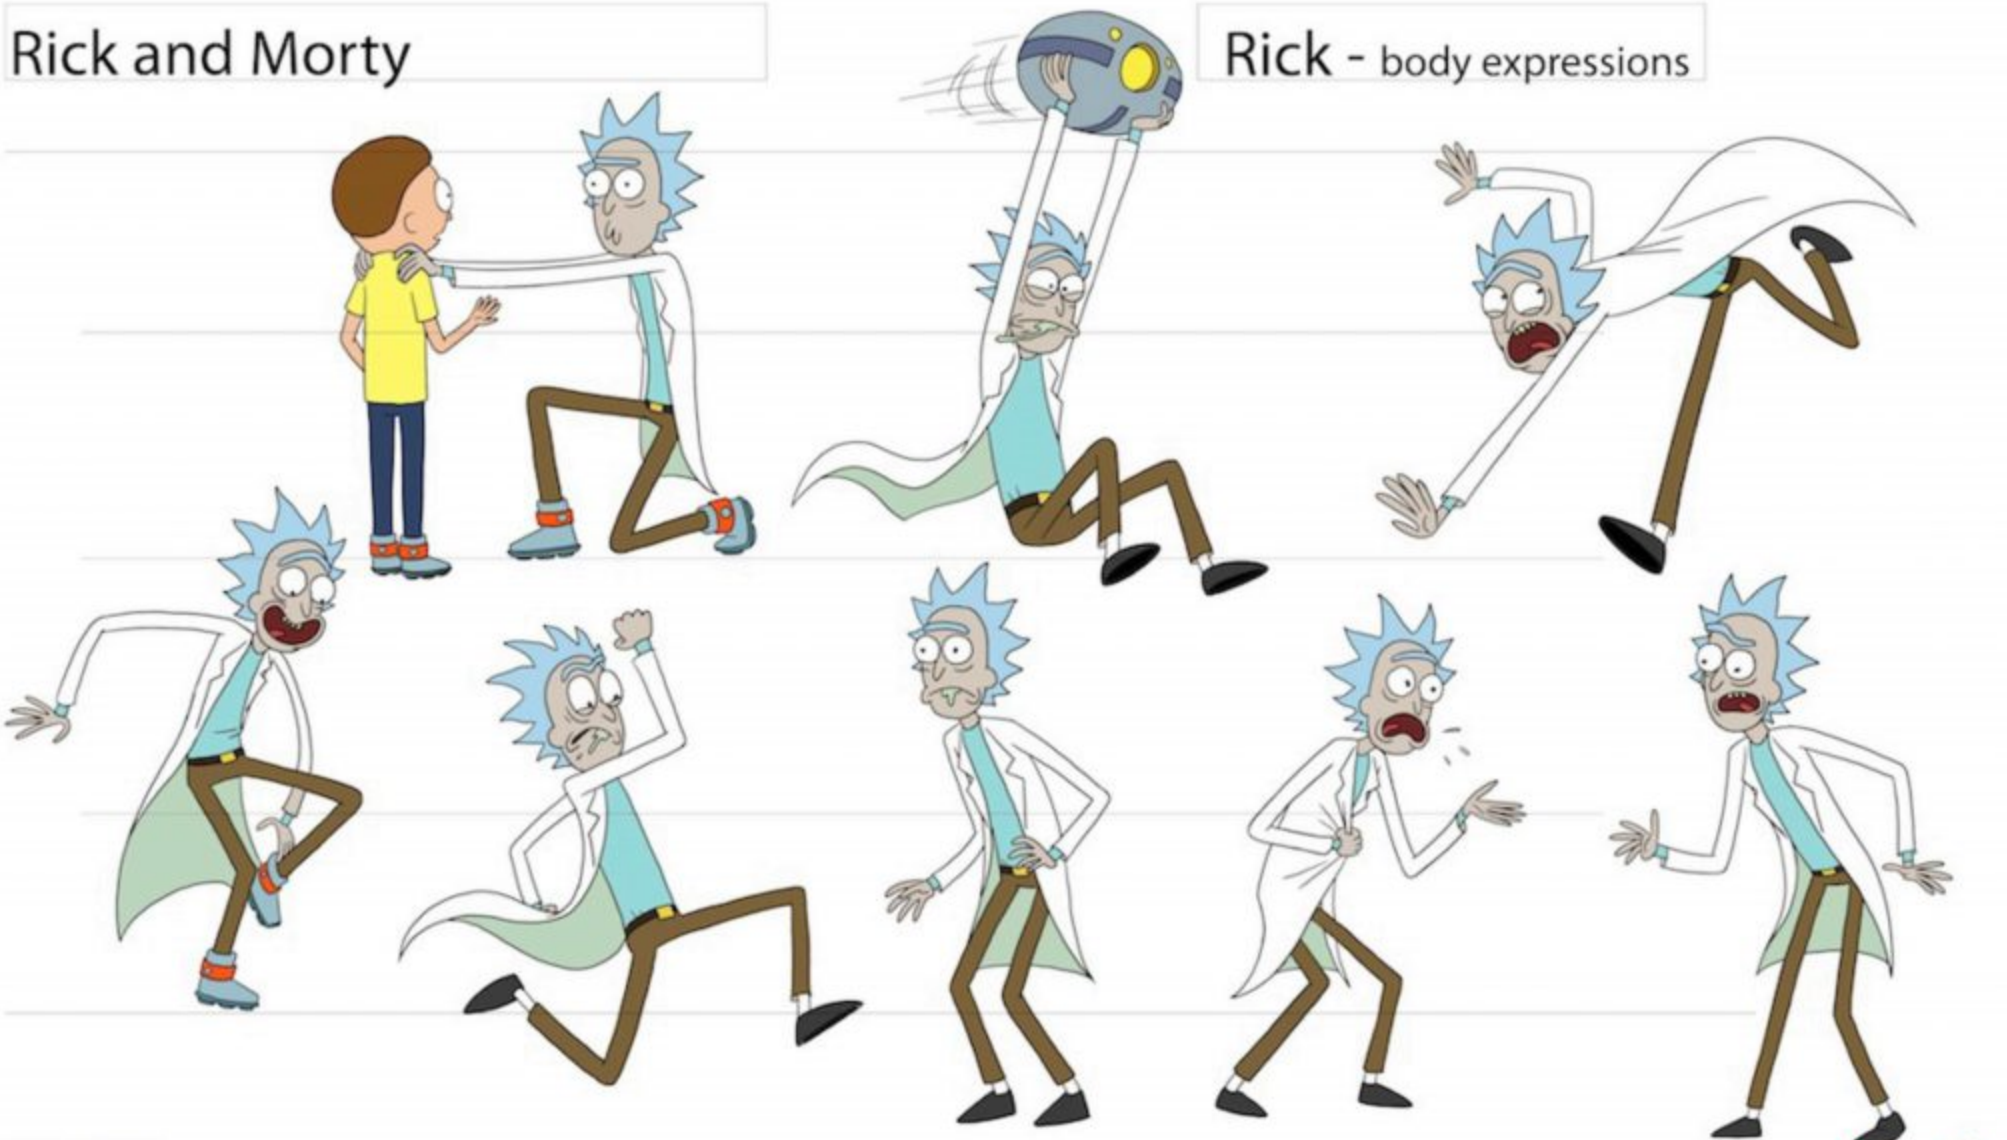

Morty - Hands Theory

← TRY NOT TO SHOW ANY KNUCKLES

← FINGERS SMALL, LIKE HANDS OF AN 8-YEAR OLD GIRL

← DO NOT TAPER WRIST

← KEEP WRISTS ALMOST EVEN WITH HAND

Jerry & Summer
concepts by
Justin Noel

Final Design

Phase 1

Phase 2

Phase 1

Phase 2

RICK AND MORTY

RICK AND MORTY

RICK AND MORTY

Rick and Morty

Rick - character expressions

Rick and Morty

Rick - body expressions

RICK AND MORTY

Rick and Morty

Slippery Stair

Early Concept Sketches AND Designs
(Steven Chunn)

Rough Character Design Pass
(Stephanie Ramirez)