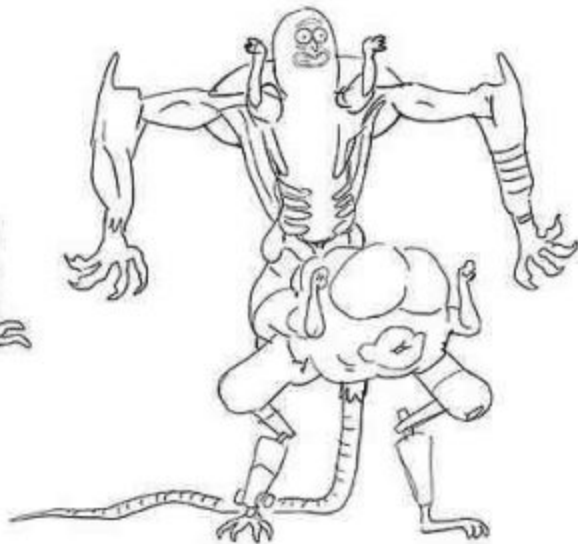

Morty - Hands Theory

← TRY NOT TO SHOW ANY KNUCKLES

← FINGERS SMALL, LIKE HANDS OF AN 8-YEAR OLD GIRL

← DO NOT TAPER WRIST

← KEEP WRISTS ALMOST EVEN WITH HAND

Jerry & Summer
concepts by
Justin Noel

Final Design

Phase 1

Phase 2

Phase 1

Phase 2

RICK AND MORTY

RICK AND MORTY

RICK AND MORTY

Rick and Morty

Rick and Morty

Rick - body expressions

RICK AND MORTY

Rick and Morty

Slippery Stair

Early Concept Sketches and Designs
(Steven Chunn)

Rough Character Design Pass
(Stephanie Ramirez)

Final Character Design
(Stephanie Ramirez and Design/Color Team)