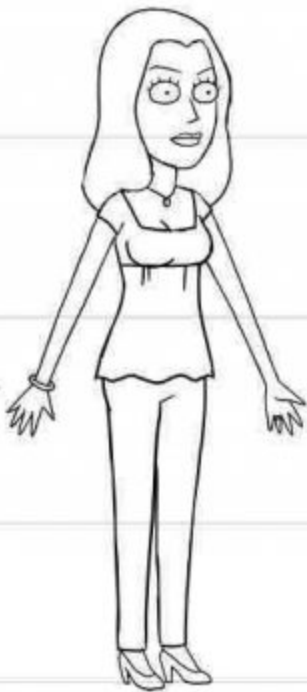

Summer- Body Expressions

Rick and Morty

Rick - Model Sheet

Notes: 6px Character lines

Rick and Morty - Theory Sheet

Hands Theory

Female Hands

Rick and Morty - Model Sheet

Morty - Hands Theory

← TRY NOT TO SHOW ANY KNUCKLES

← FINGERS SMALL, LIKE HANDS OF AN 8-YEAR OLD GIRL

← DO NOT TAPER WRIST

← KEEP WRISTS ALMOST EVEN WITH HAND

Jerry & Summer
concepts by
Justin Noel

Final Design

Phase 1

Phase 2

Phase 1

Phase 2

RICK AND MORTY

RICK AND MORTY

RICK AND MORTY

Rick and Morty