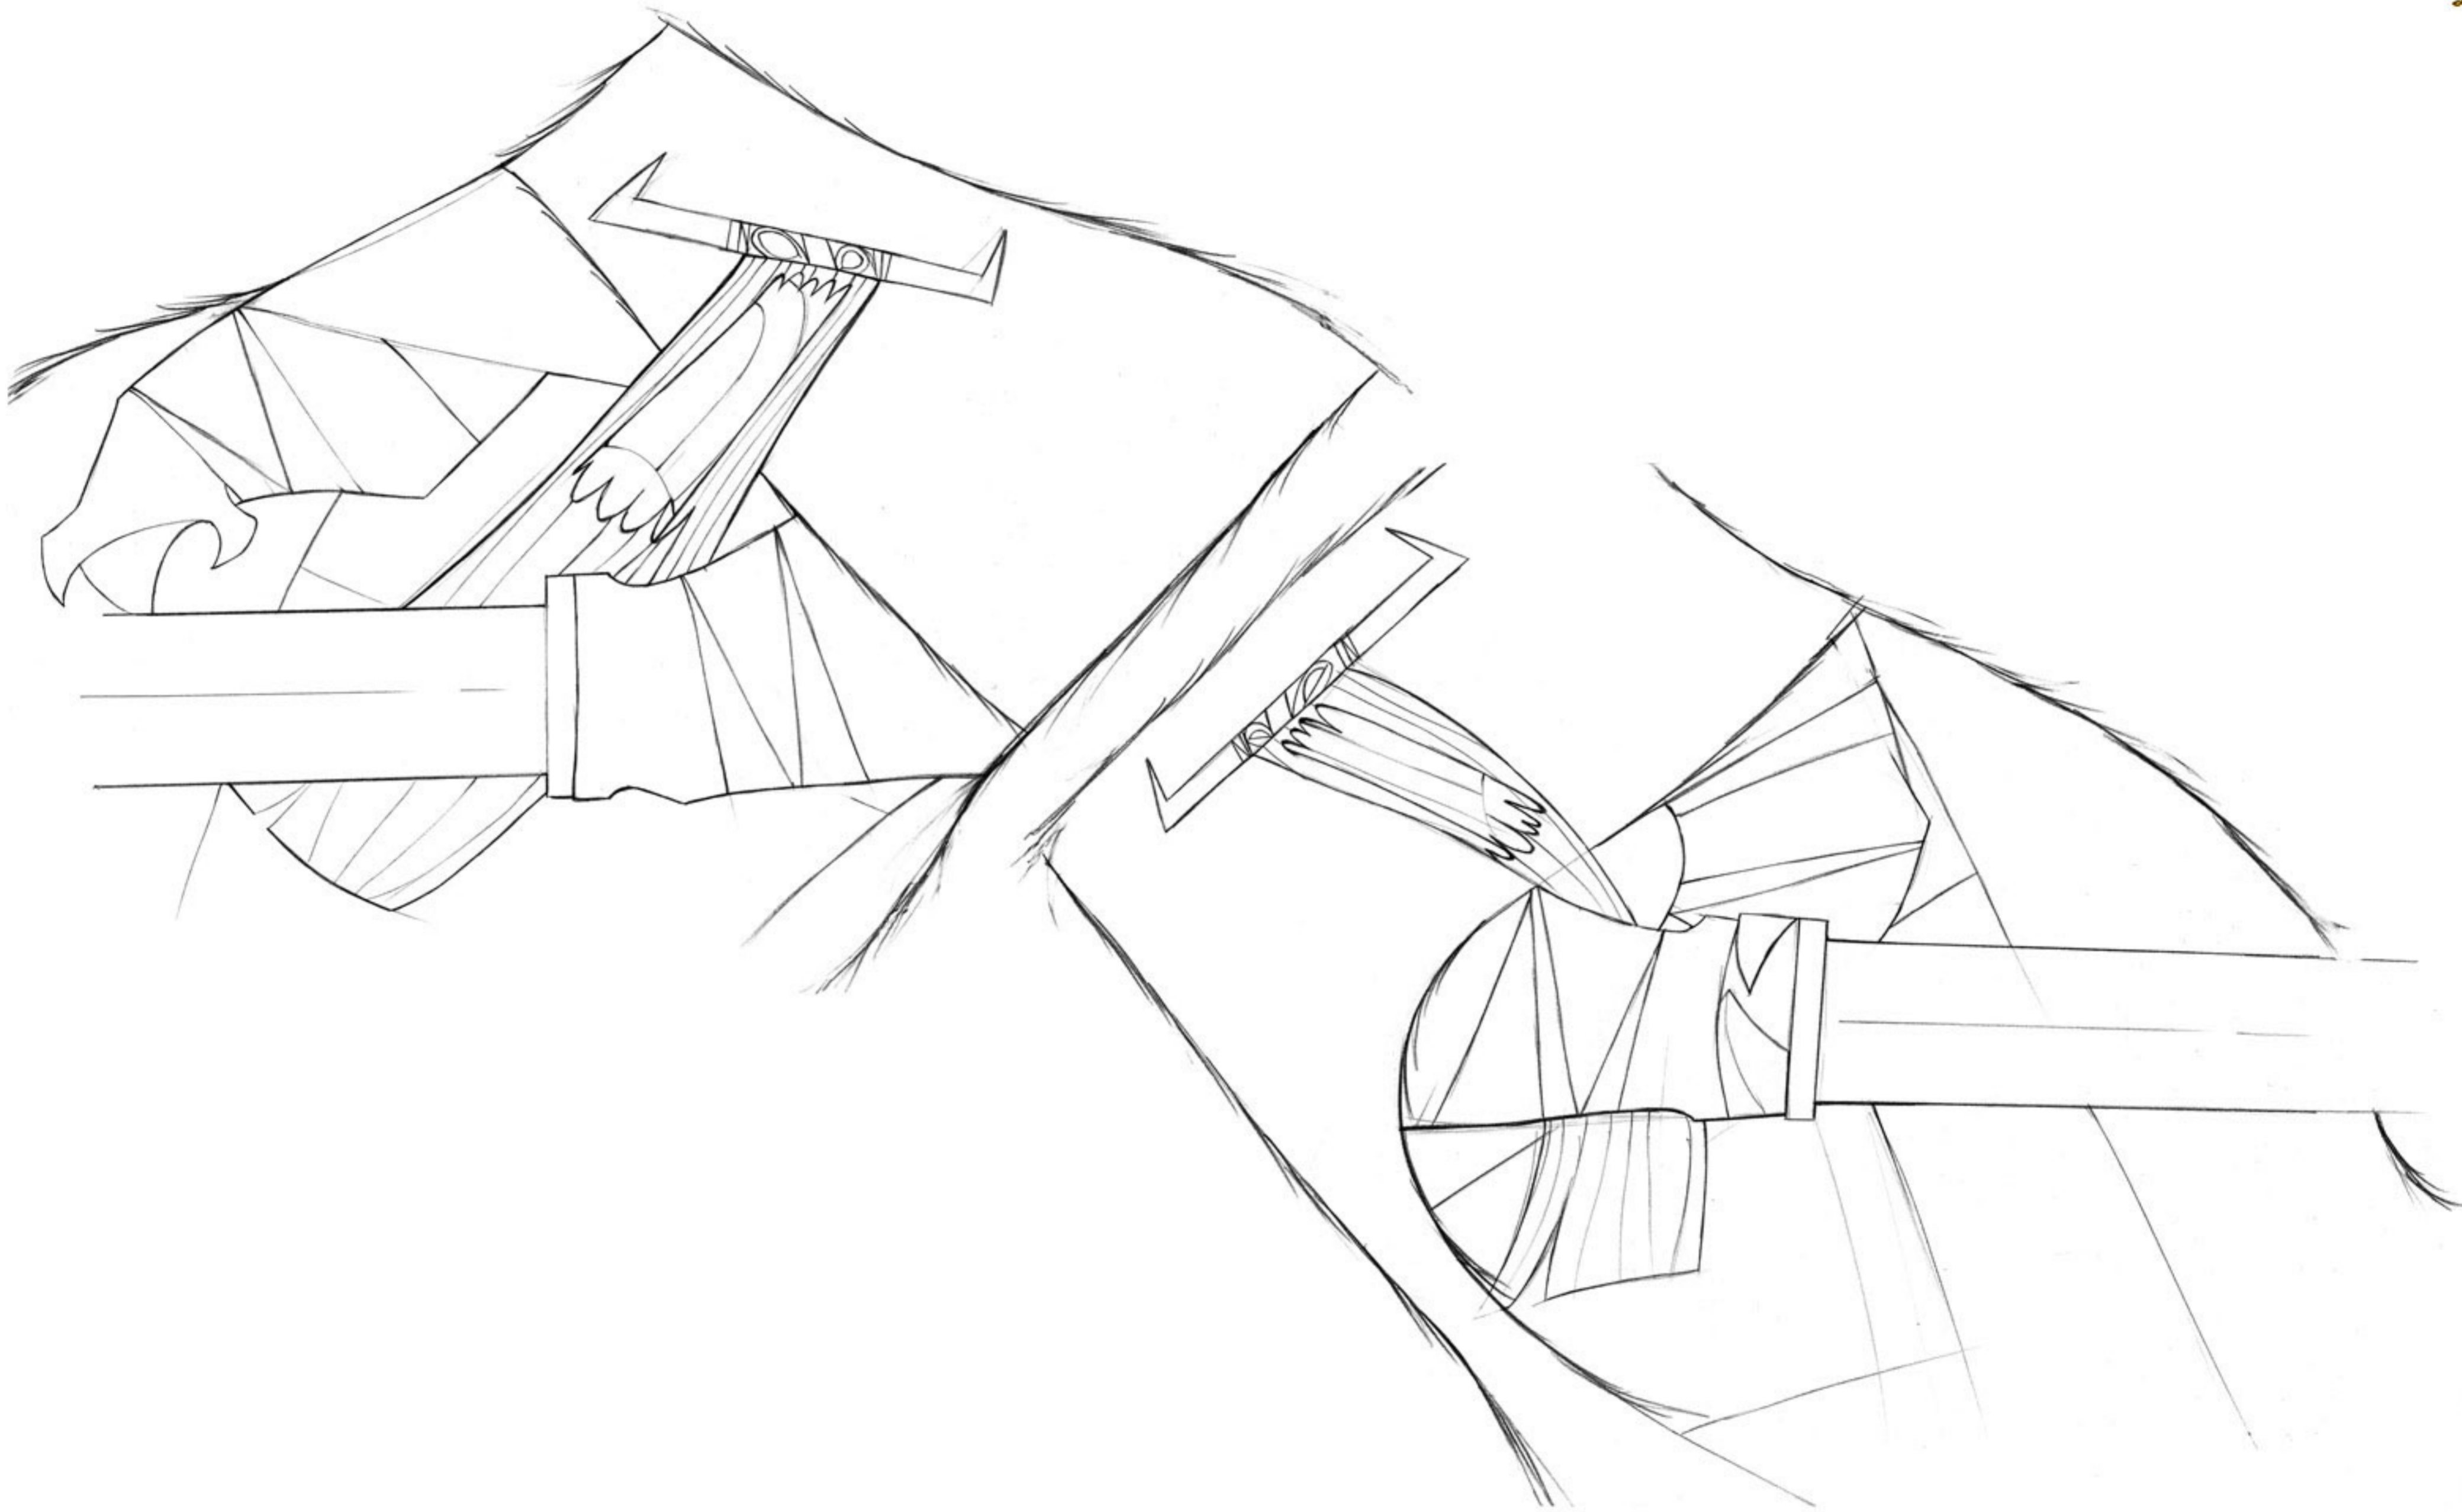

Brendan and the Secret of Kells

Model Sheet - Poses

Extra Character - Viking

Ref: XRA15_05_06

Character Design - Jean Baptiste Vendamme