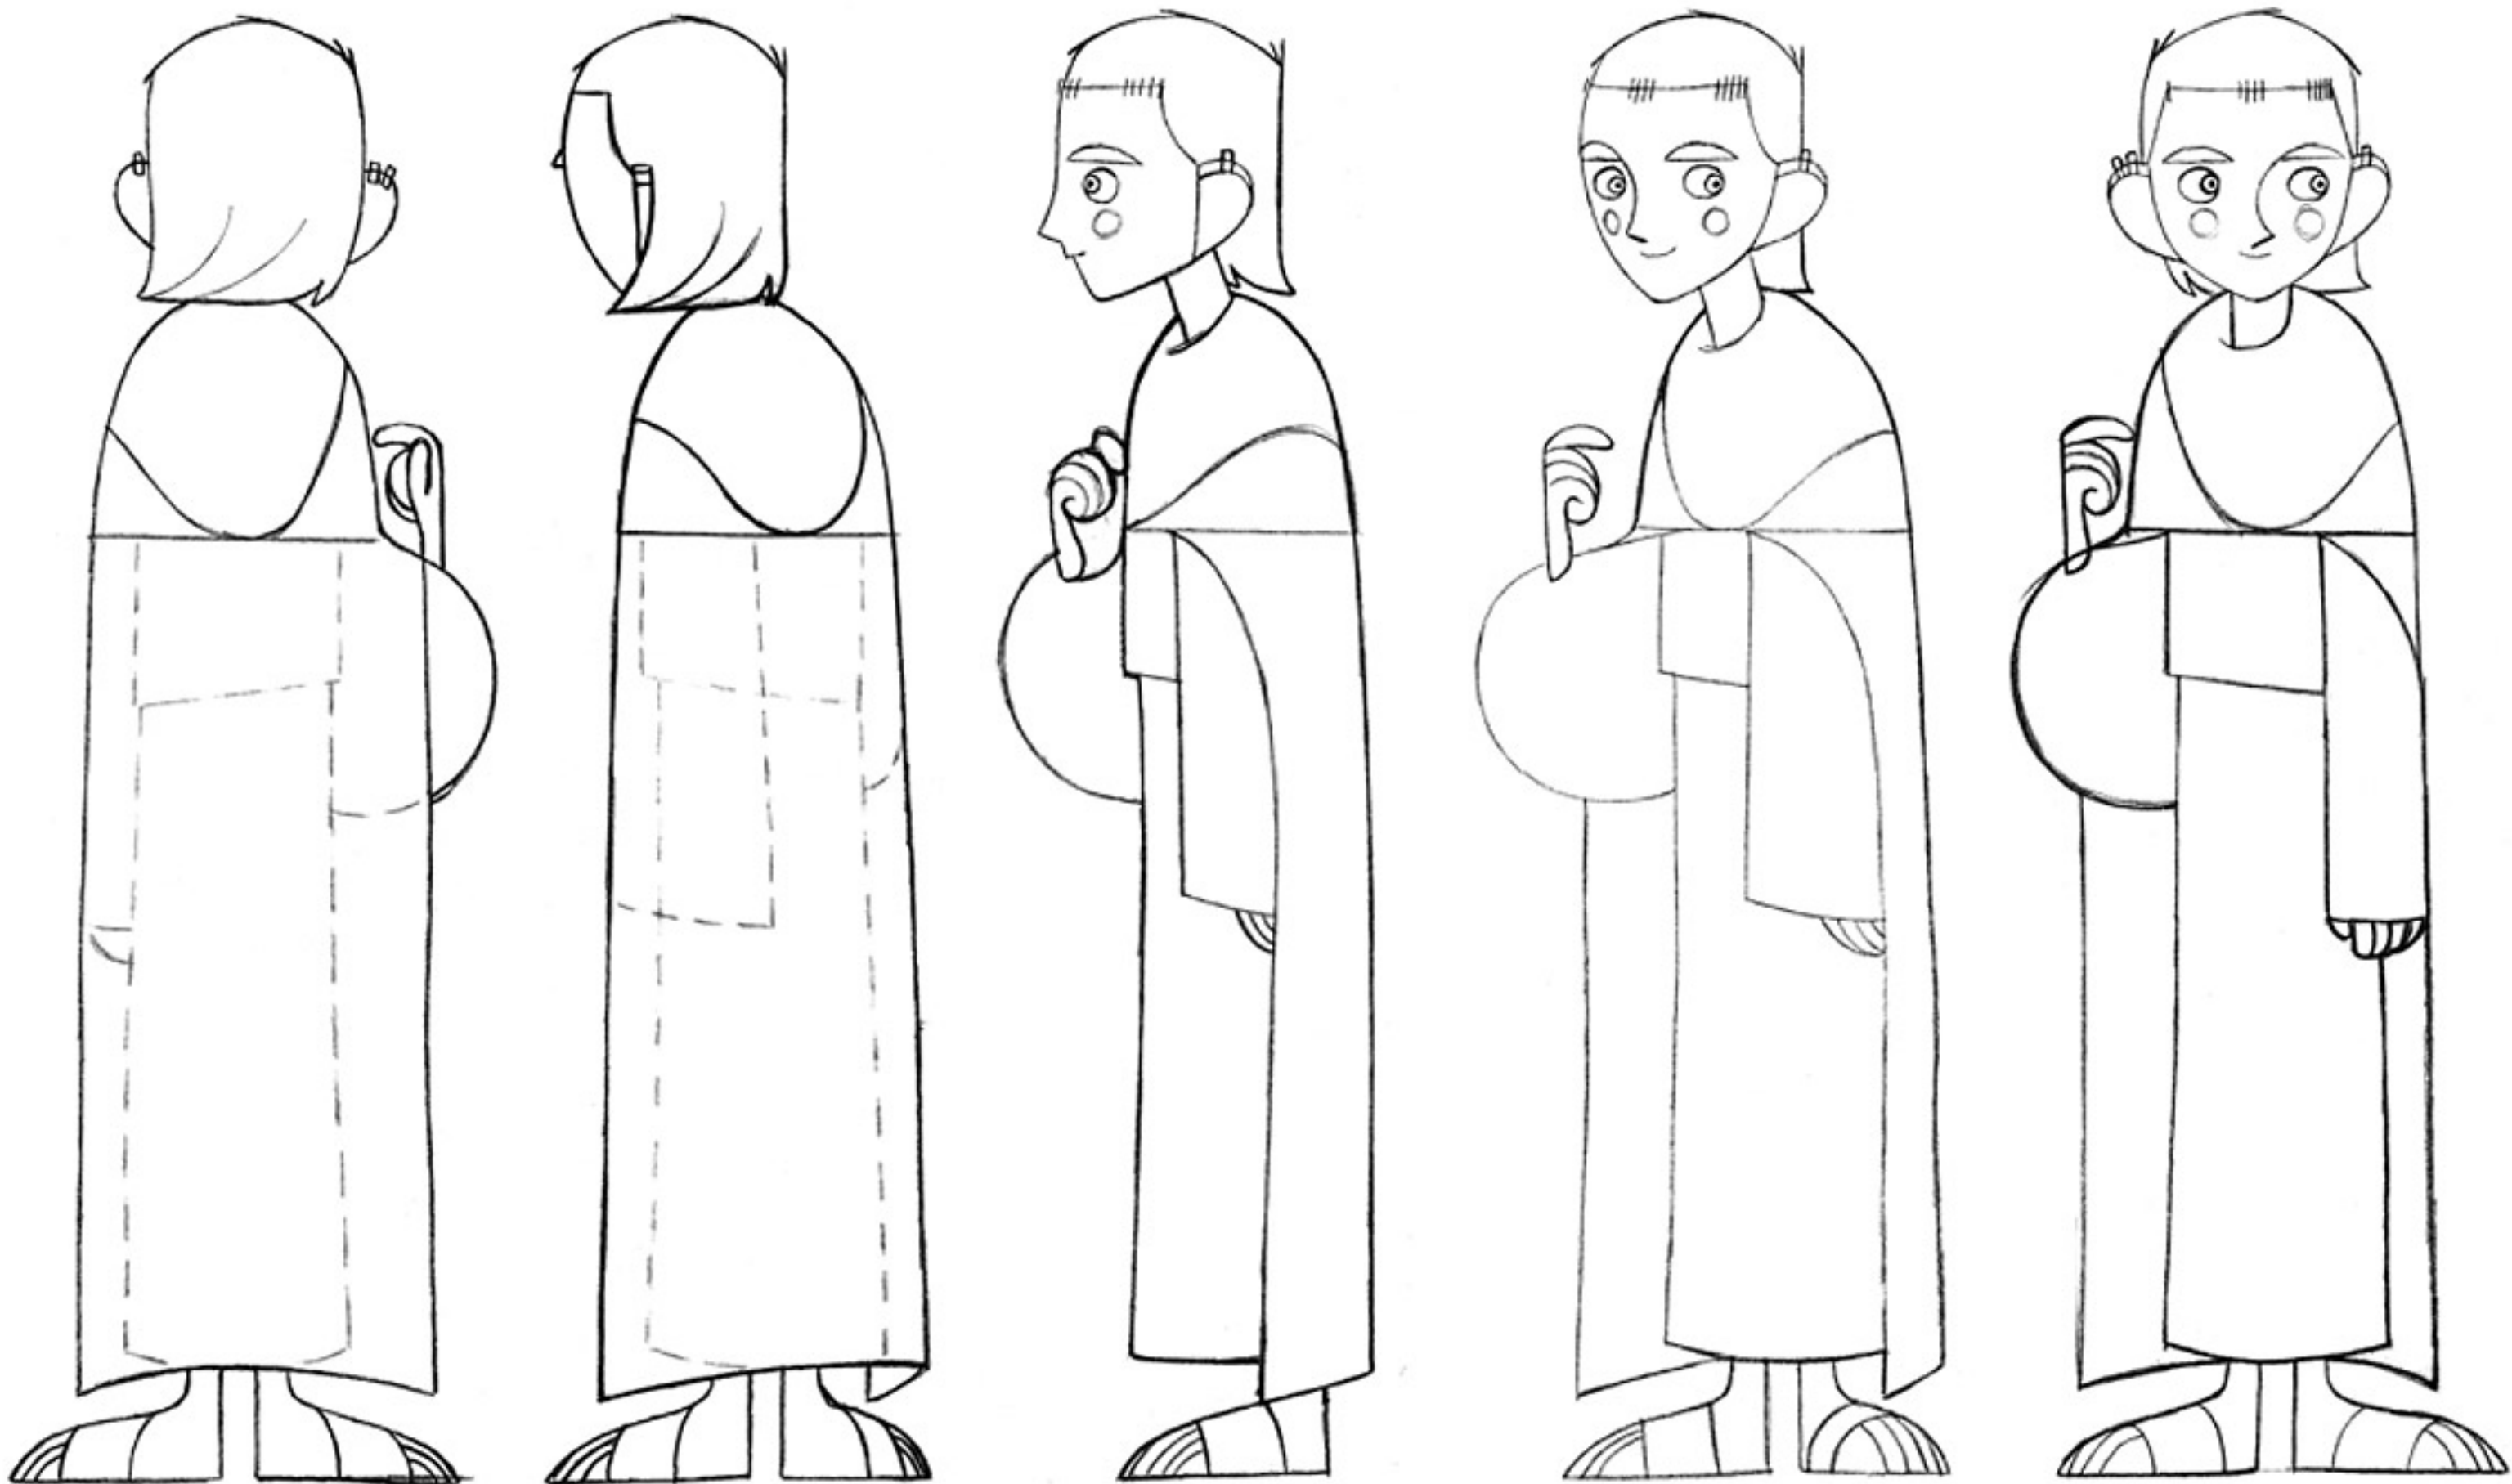

Brendan and the Secret of Kells

Model Sheet - Body Turnaround

Additional Character - Brendan 15

Ref: ADD01_01

Character Design - Barry Reynolds