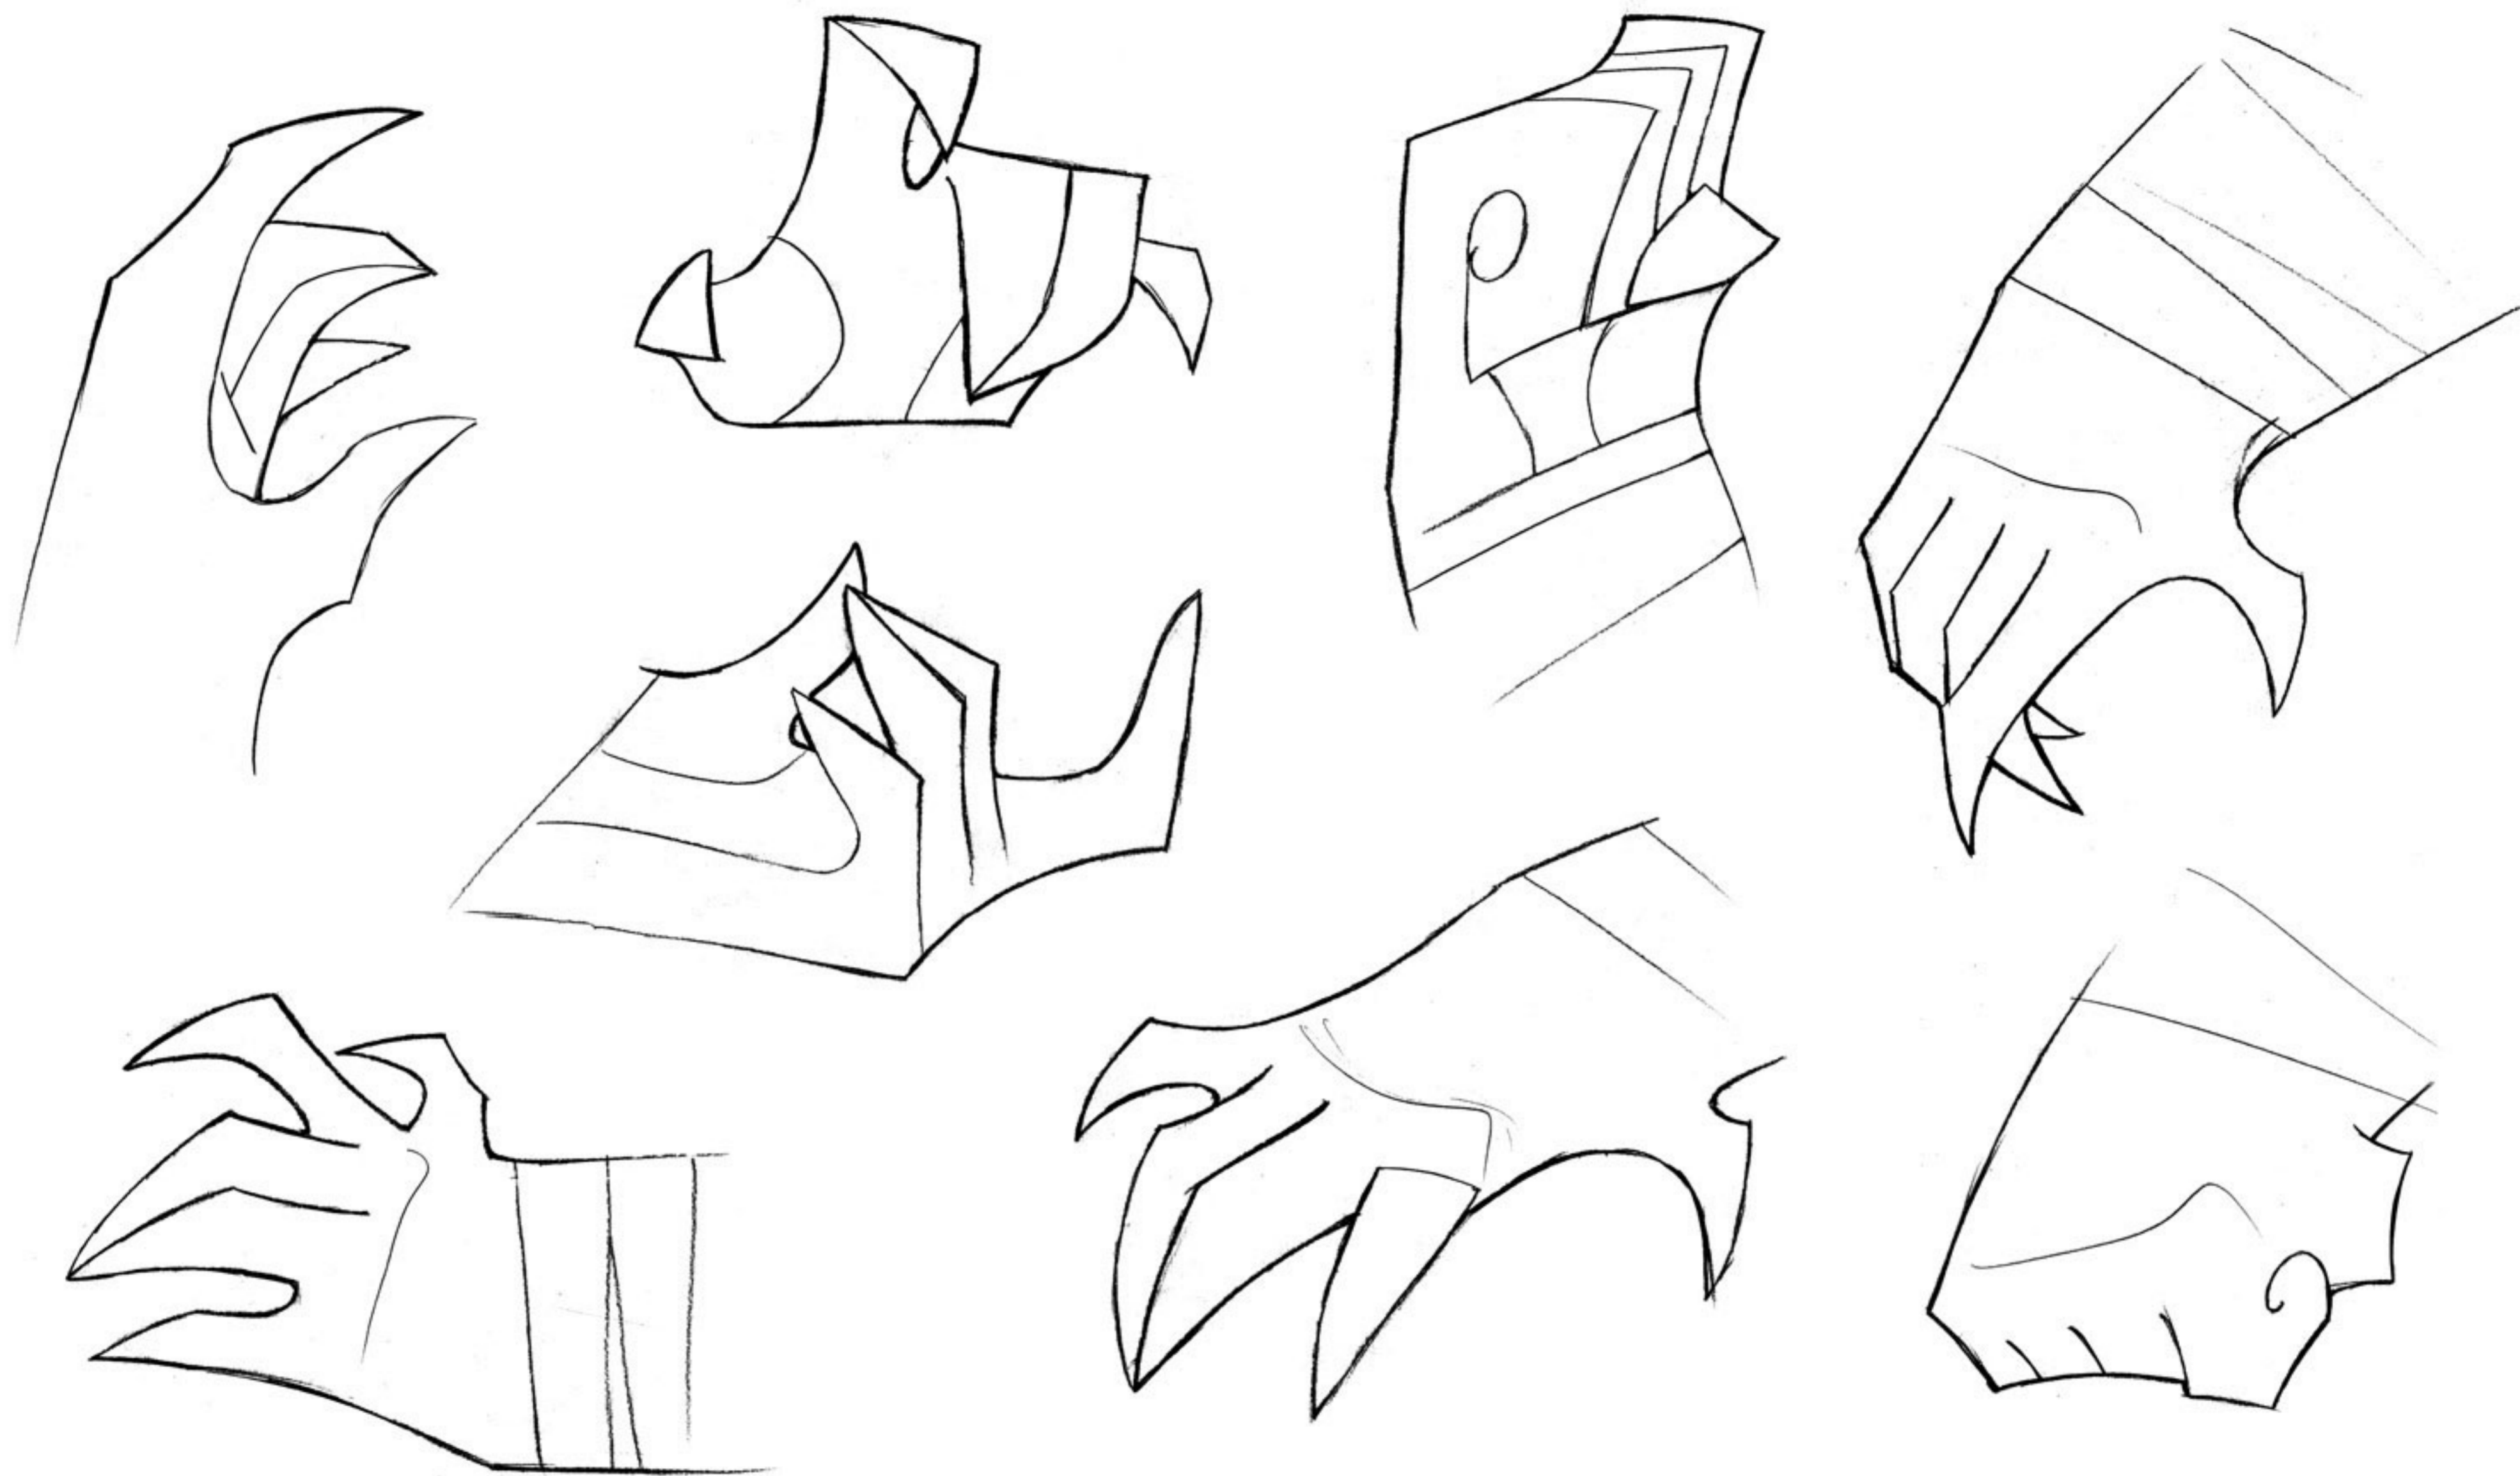

Brendan and the Secret of Kells

Model Sheet - Hand Poses

Main Character - Chief Viking

Ref: CHA05_08

Character Design - Jean Baptiste Vendamme