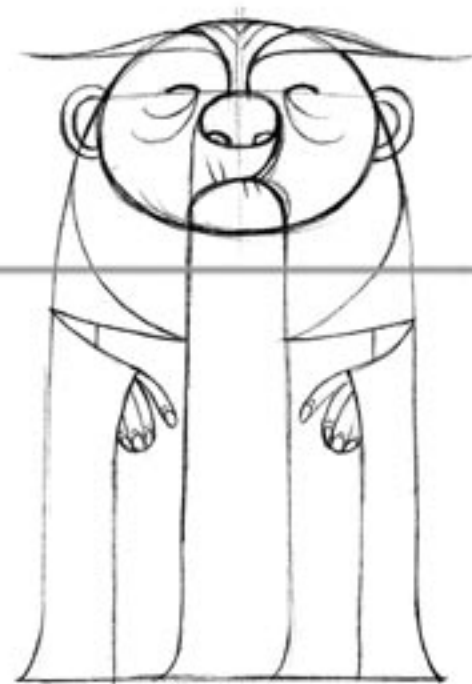

Character Design - Barry Reynolds

Brendan and the Secret of Kells

Model Sheet - Hand Poses

Secondary Character - Brendan 30

Ref: SEC09_07

Character Design - Barry Reynolds

Brendan and the Secret of Kells

Model Sheet - Body turnaround