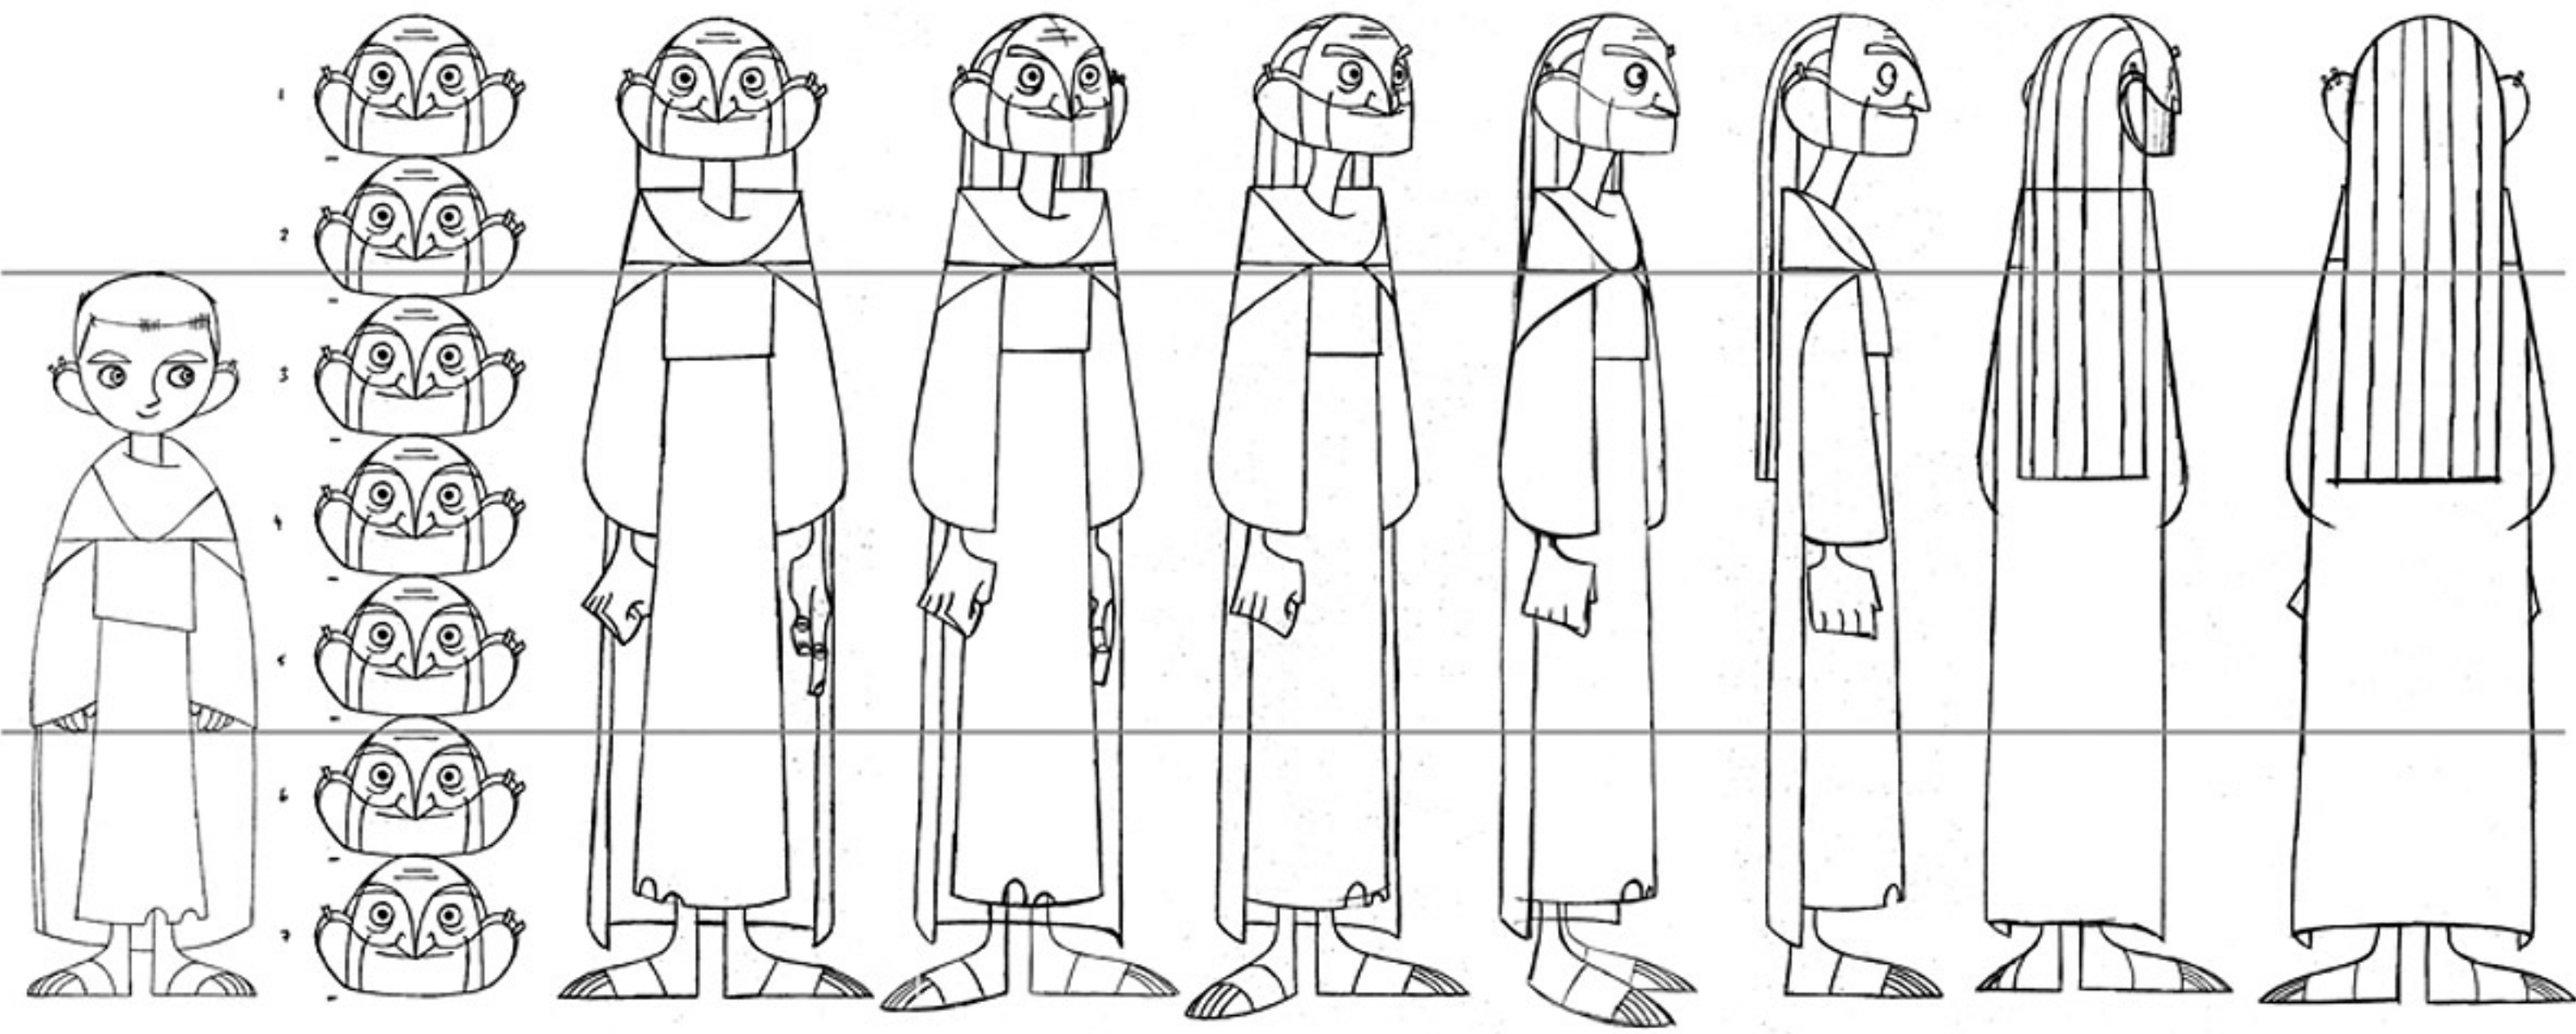

Brendan and the Secret of Kells	Model Sheet - Body Turnaround
Main Character - Aidan	Ref: CHA02_01
Character Design - Barry Reynolds