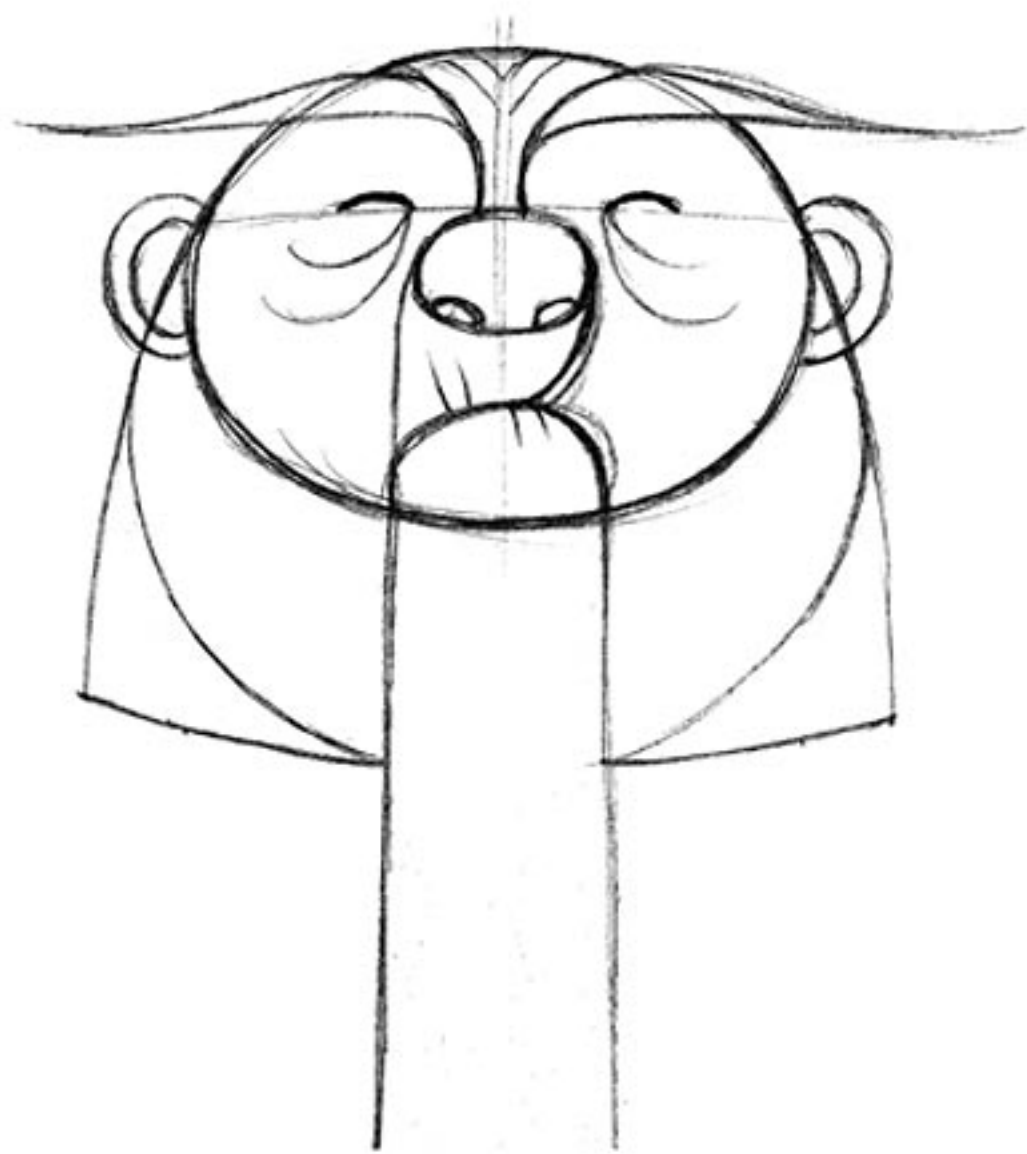

Brendan and the Secret of Kells

Model Sheet - Head turnaround

Main Character - Tang

Ref: SEC01_03

Character Design - Barry Reynolds