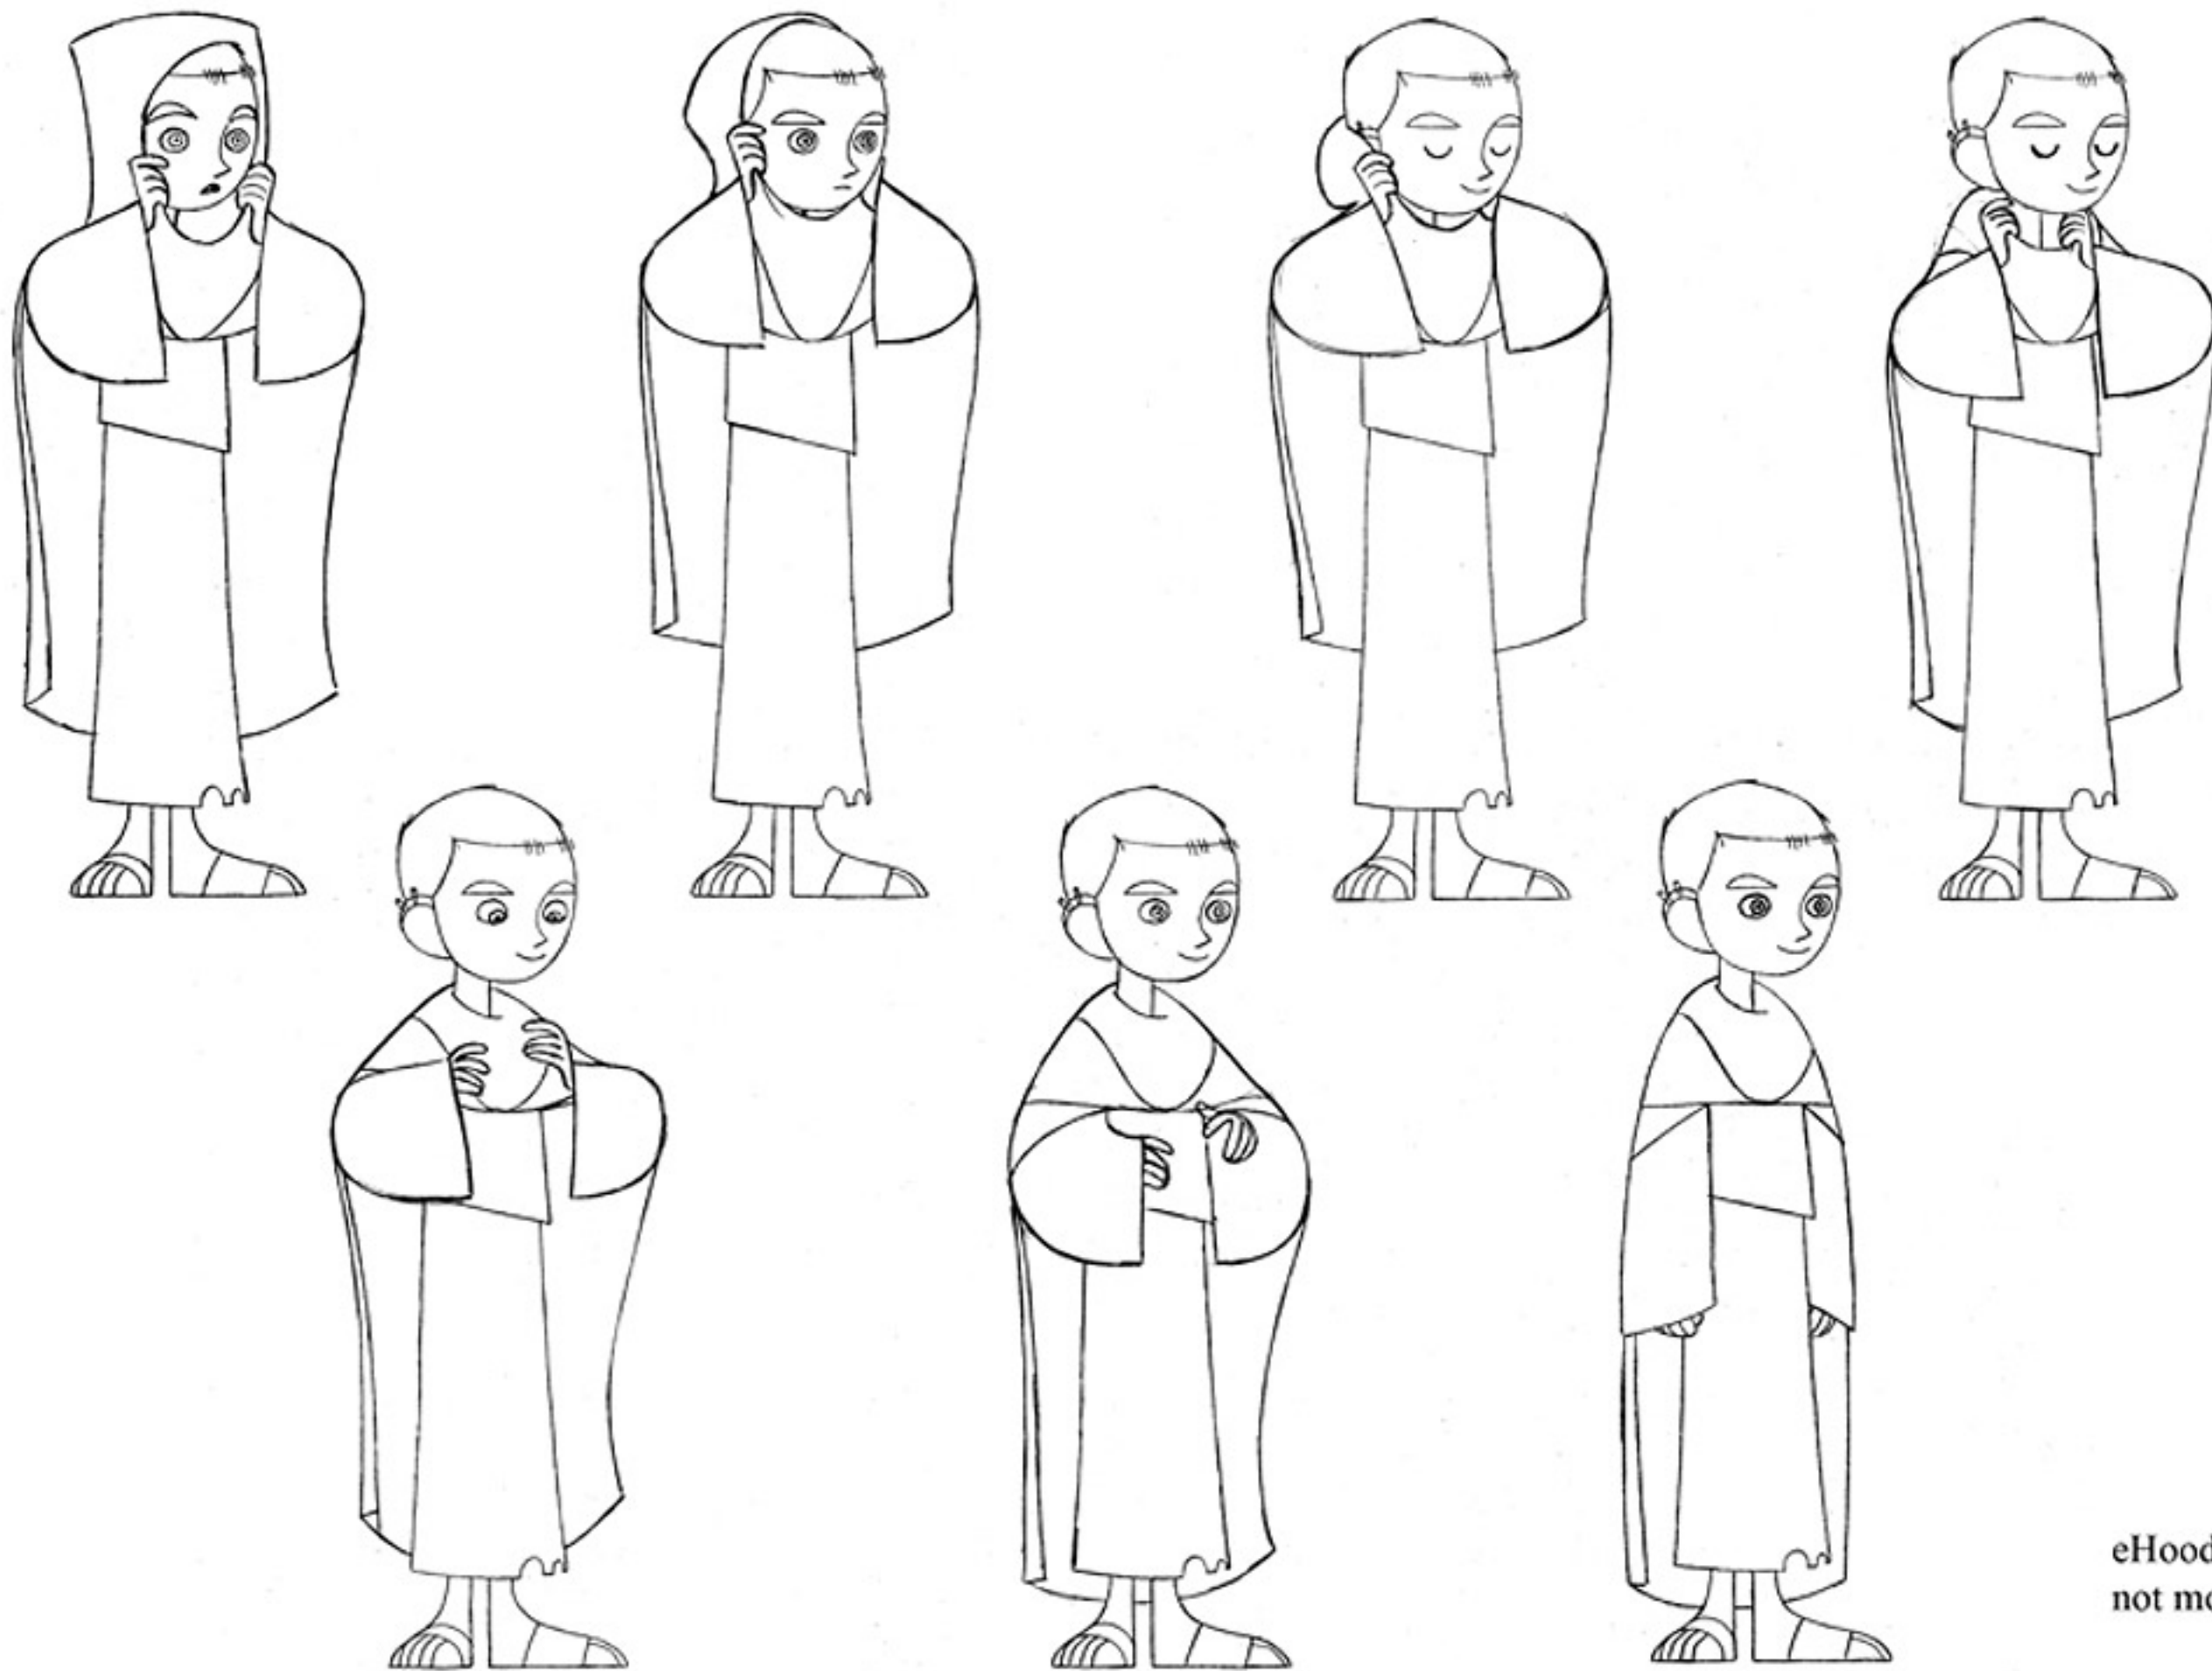

eHood reference only,
not model

Brendan and the Secret of Kells

Model Sheet - Action Poses

Main Character - Brendan

Ref: CHA01_09_01

Character Design - Barry Reynolds