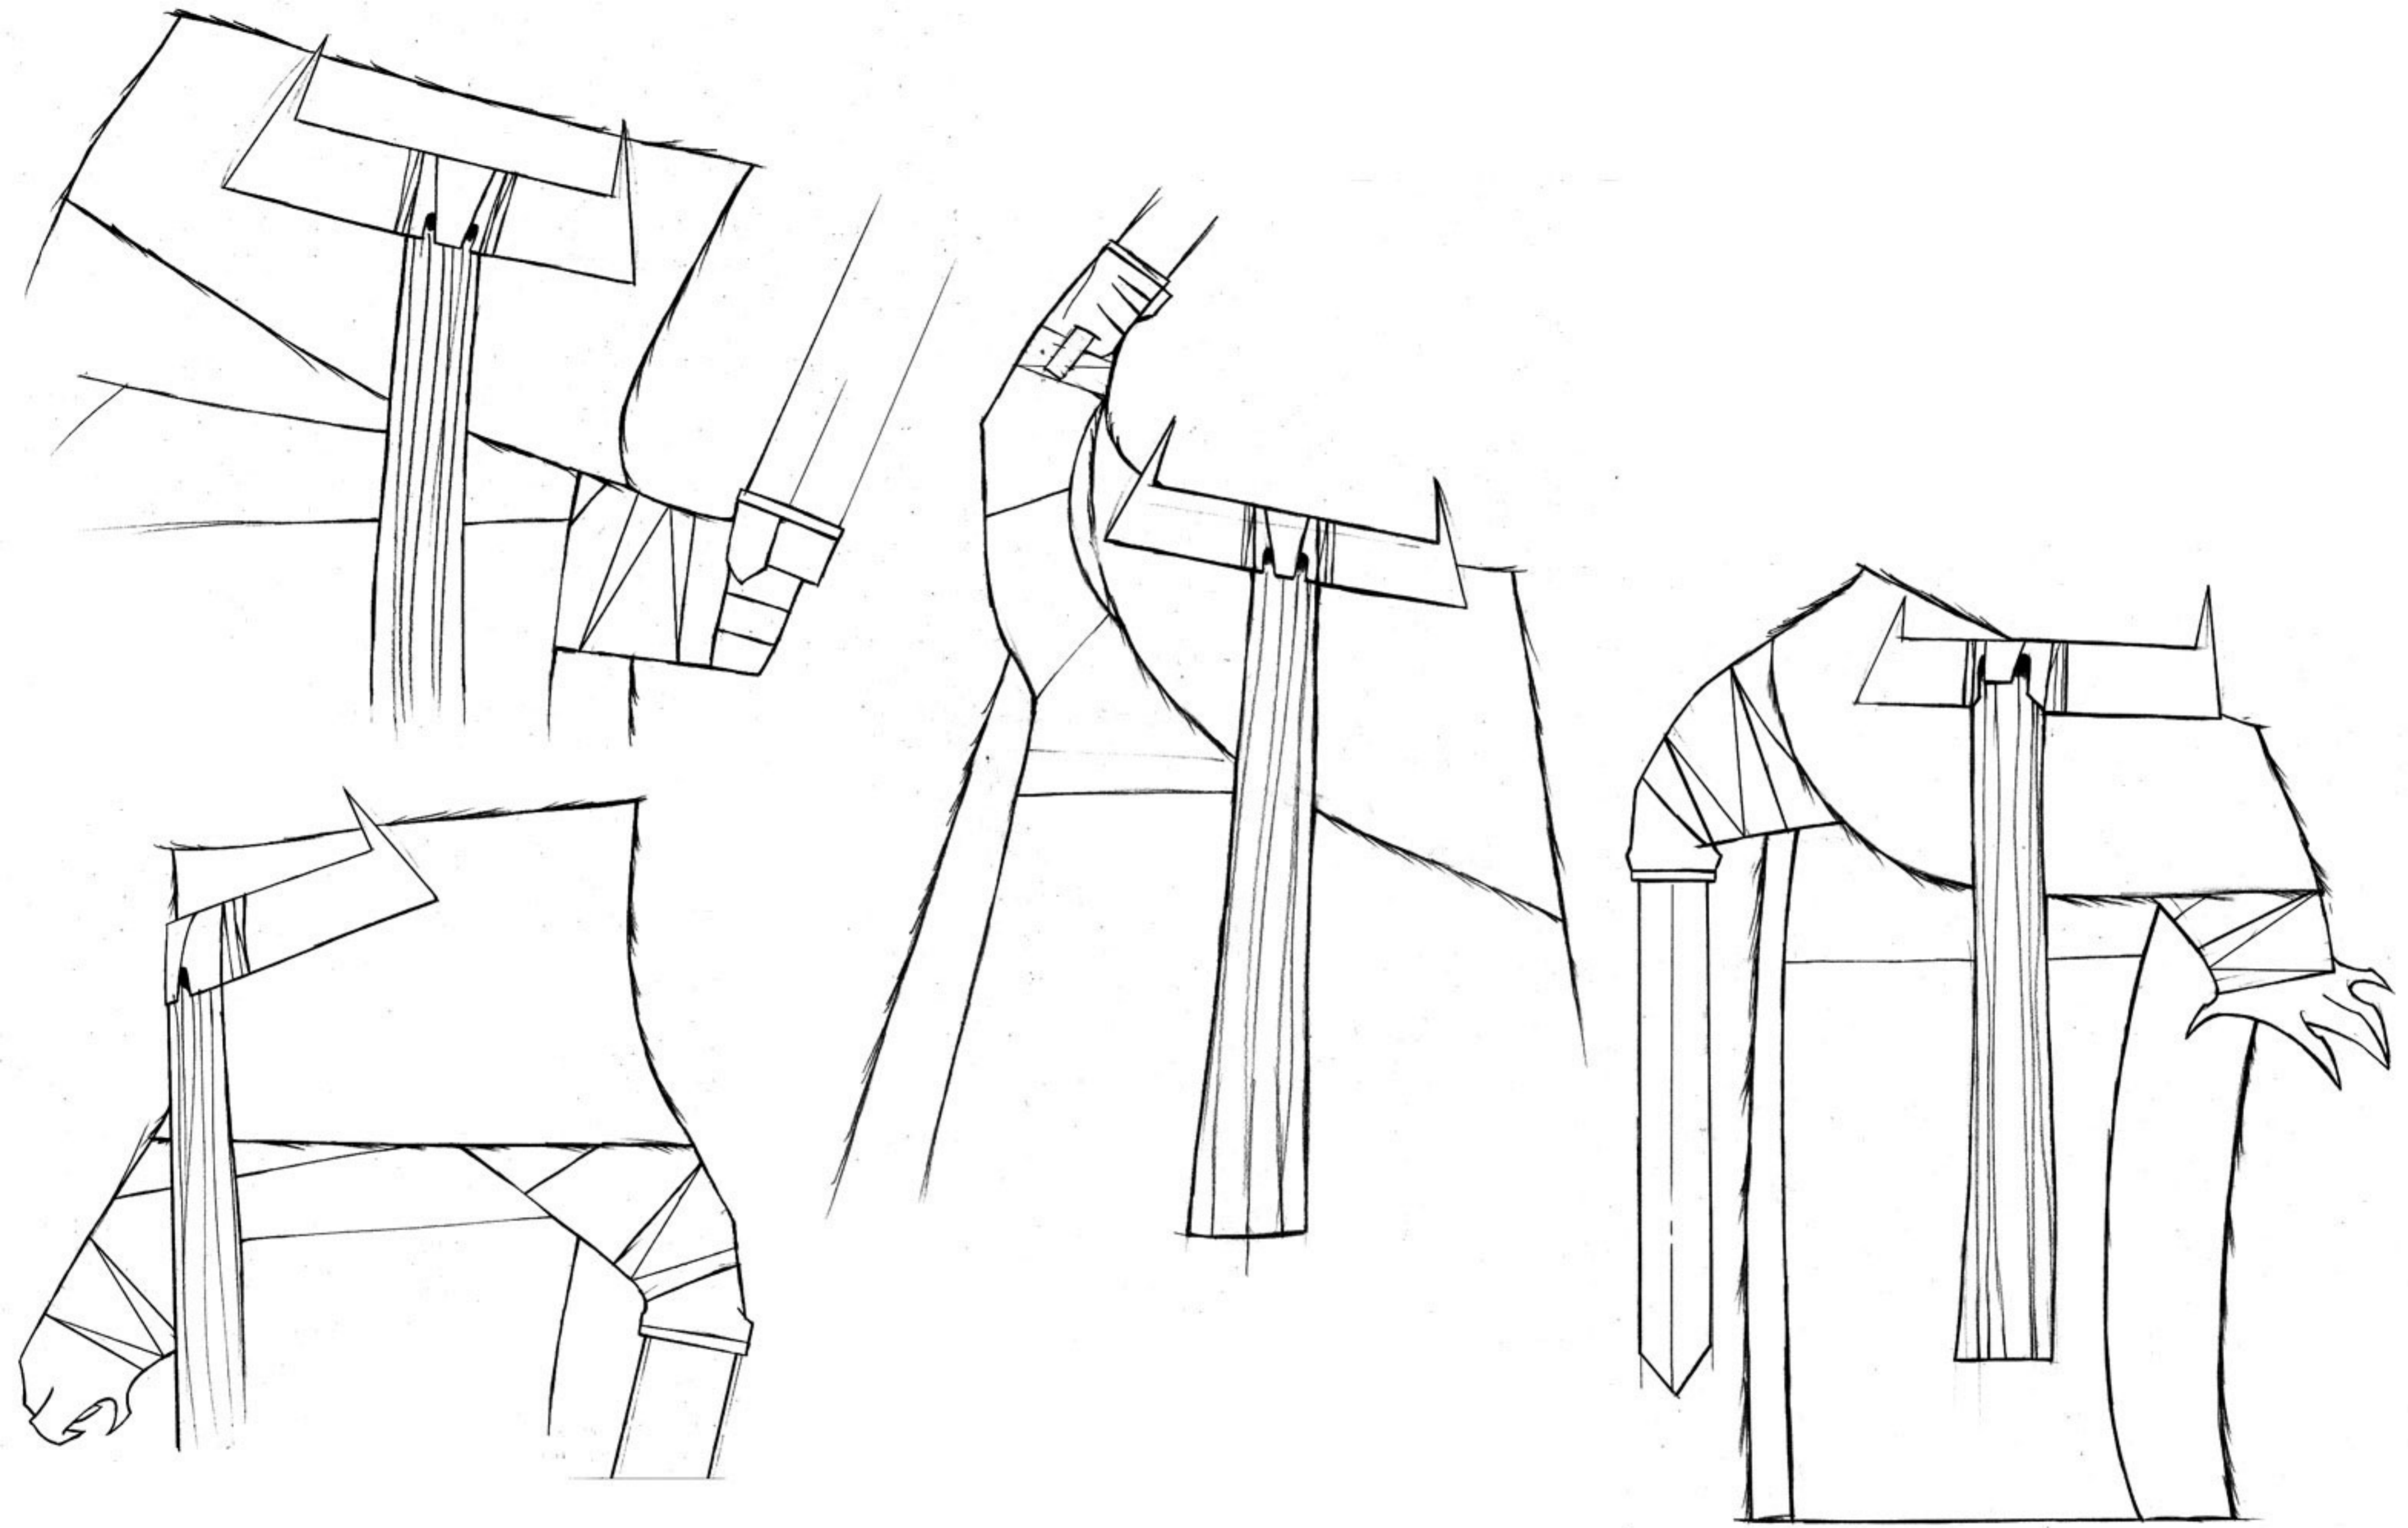

Brendan and the Secret of Kells	Model Sheet - Poses
Main Character - Chief Viking	Ref: CHA05_05_03
Character Design - Jean Baptiste Vendamme