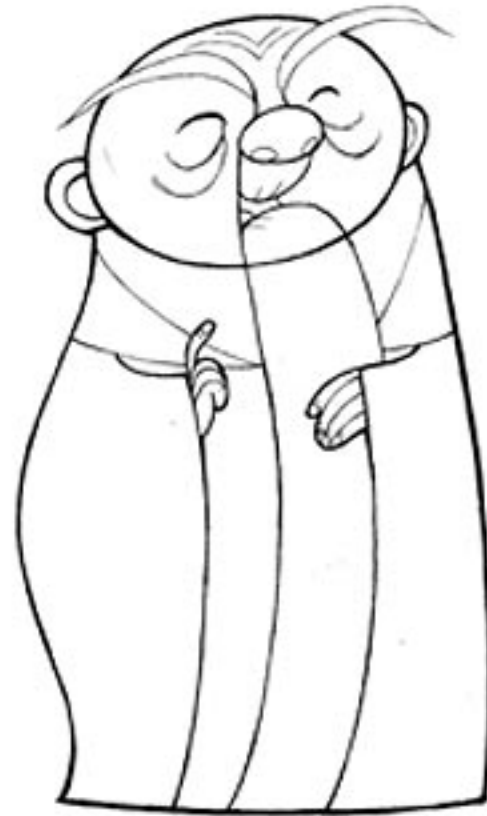

Main Character - Tang

Ref: SEC01_01

Character Design - Barry Reynolds

Brendan and the Secret of Kells

Model Sheet - Head turnaround

Main Character - Tang

Ref: SEC01_03

Character Design - Barry Reynolds