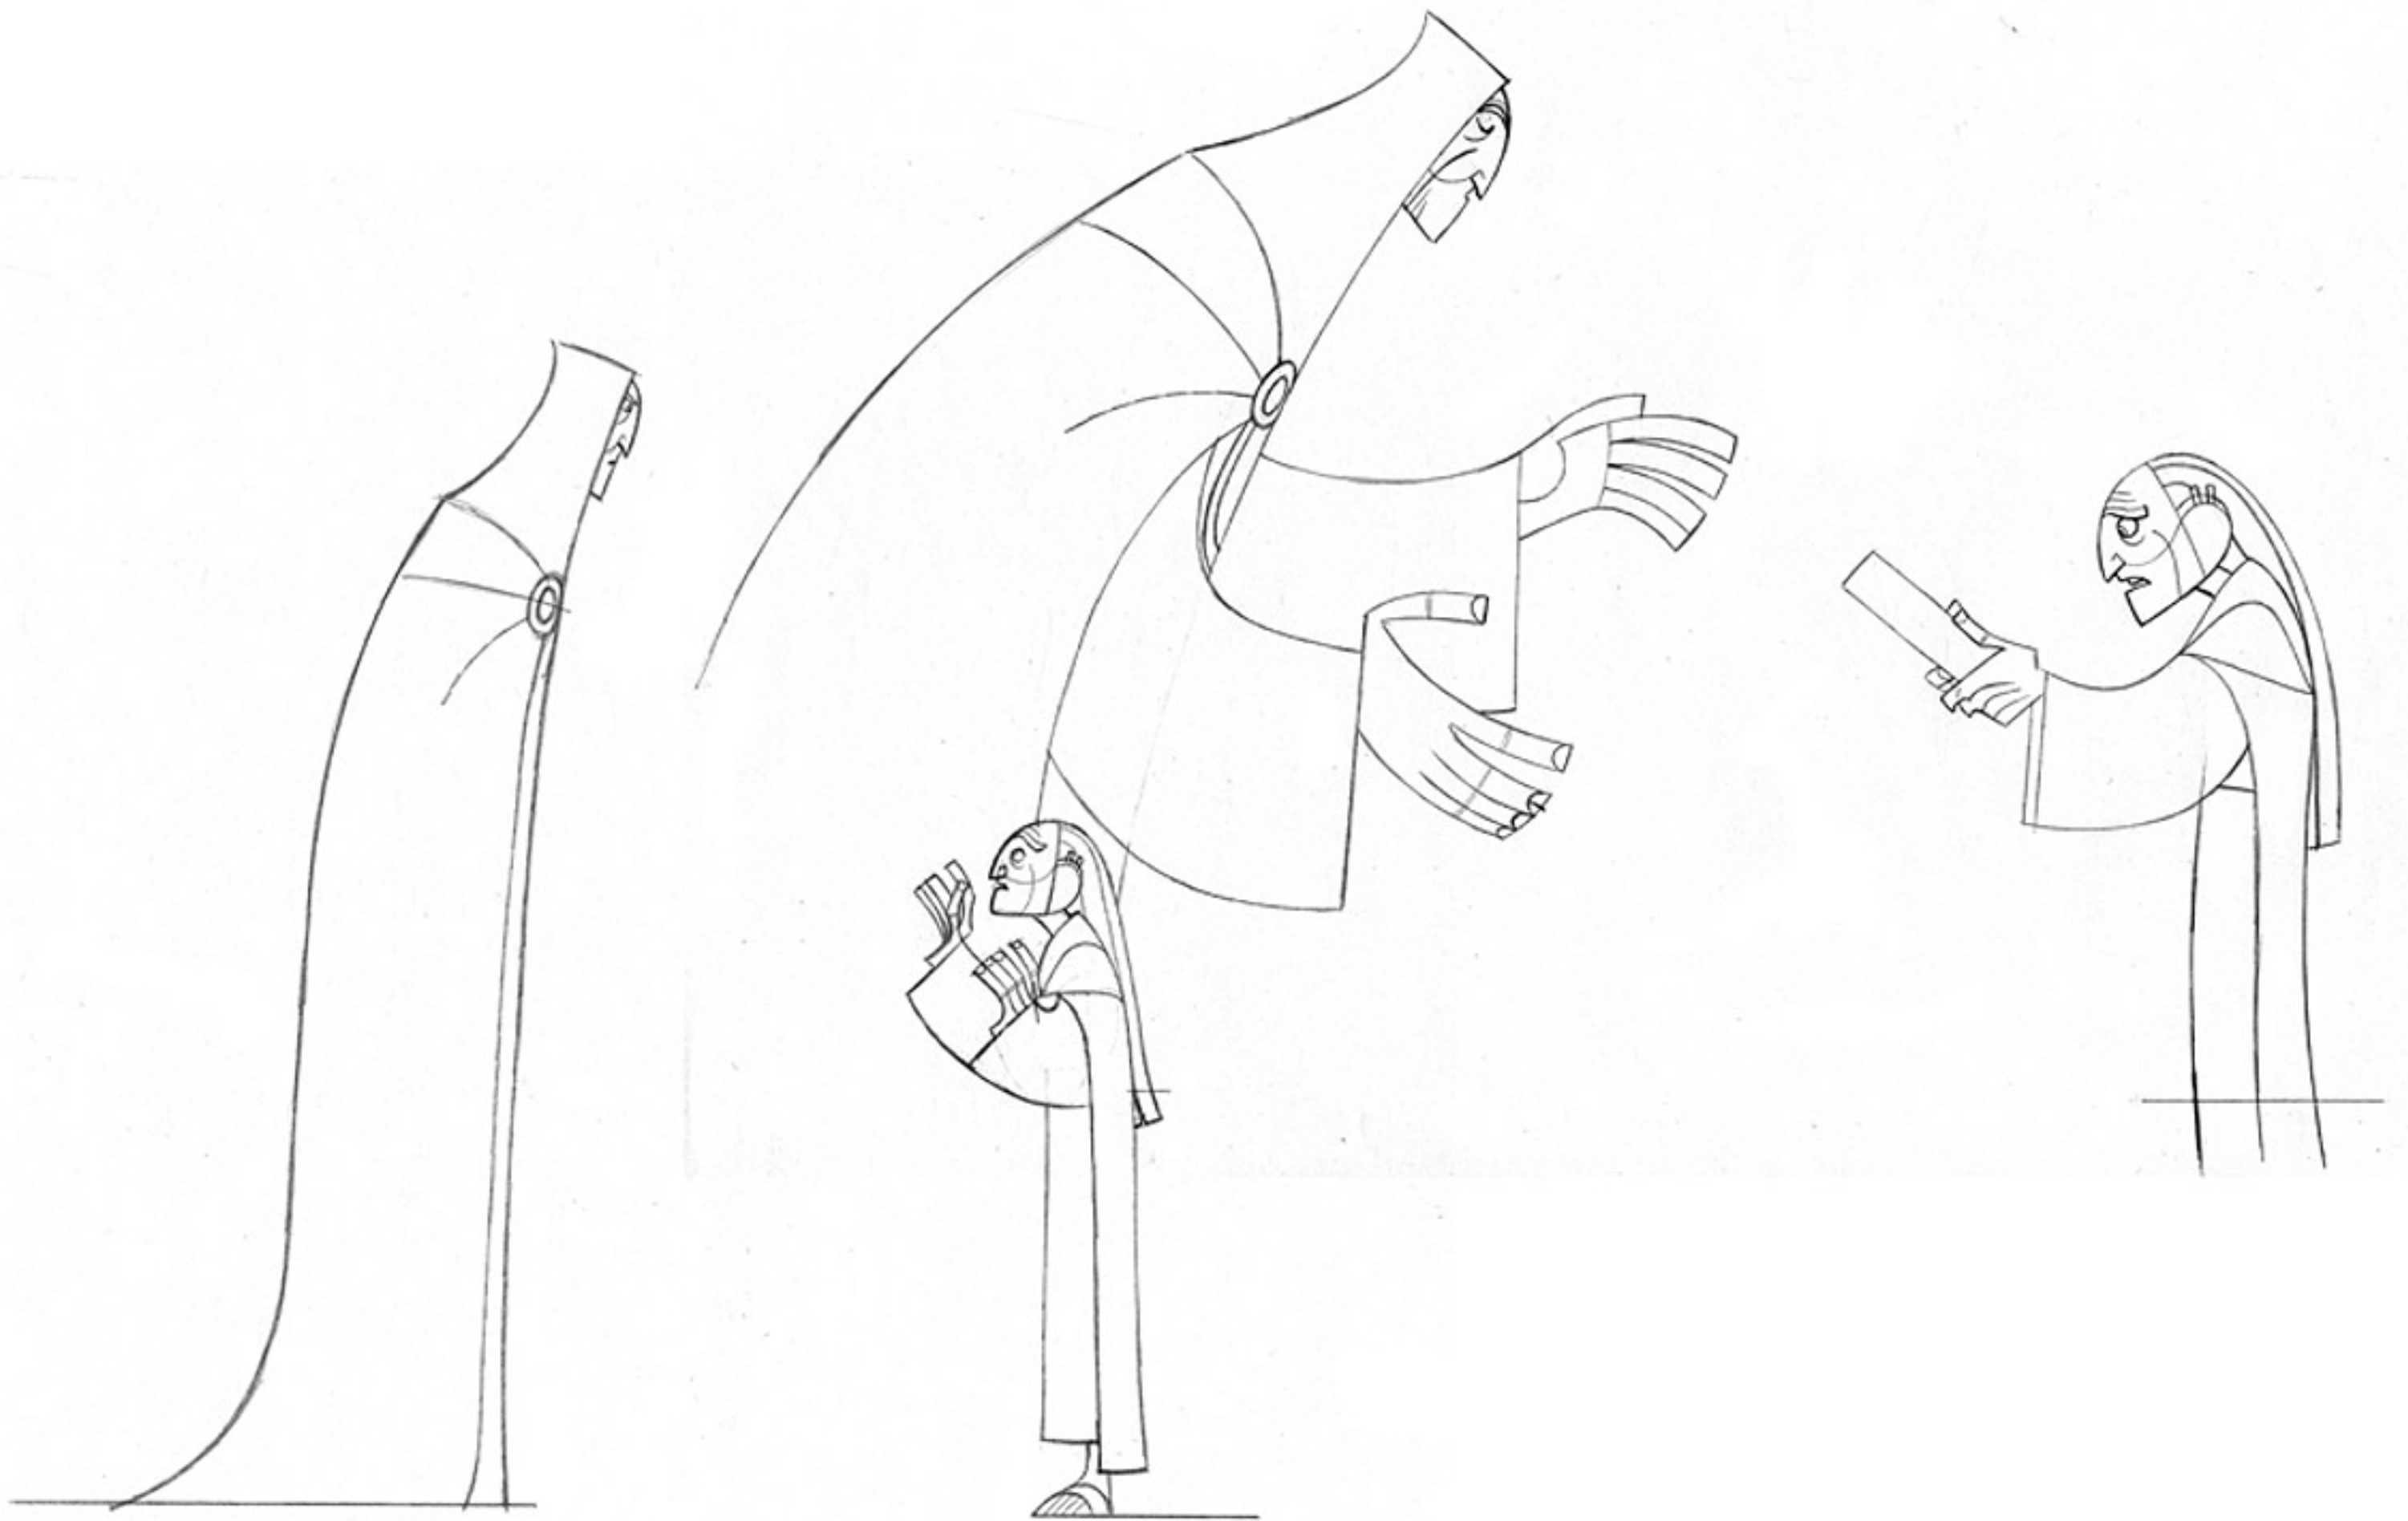

Character Design - Barry Reynolds

Brendan and the Secret of Kells	Model Sheet -
Additional Character - Abbot Cold Weather Costume	Ref: ADD05_02
Character Design - Barry Reynolds	

Brendan and the Secret of Kells