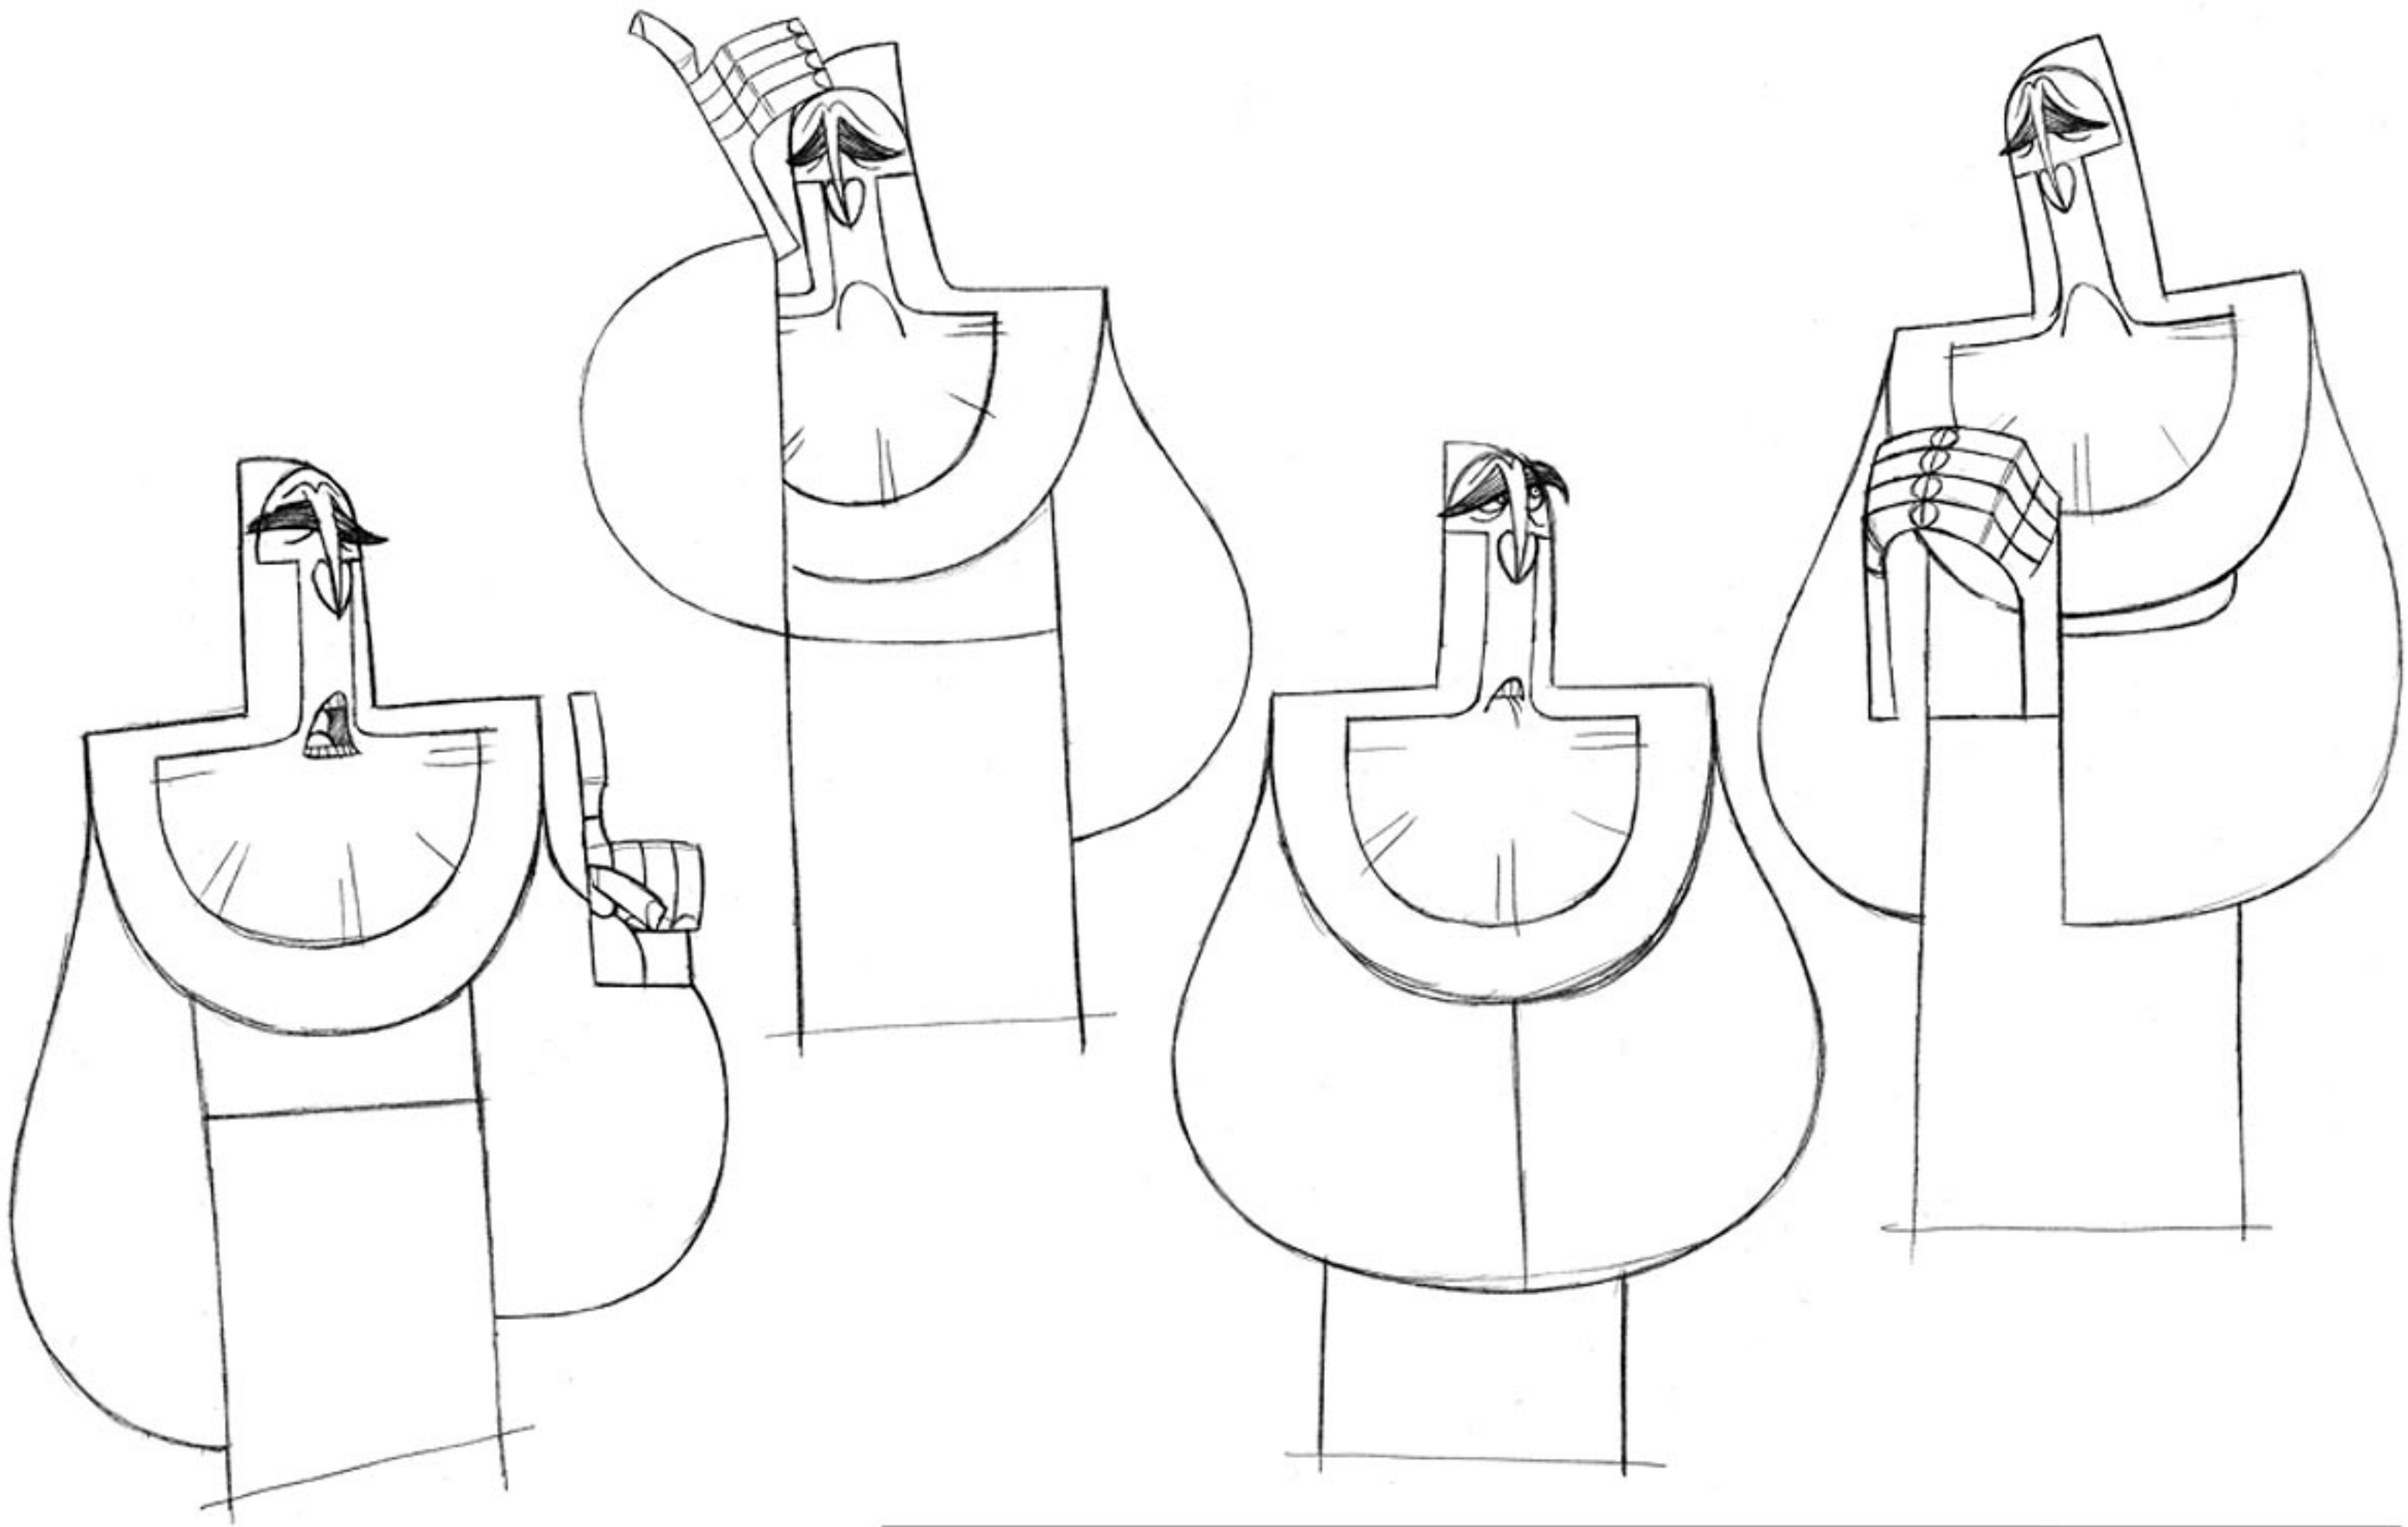

Brendan and the Secret of Kells

Model Sheet - Poses

Main Character - Friedrich

Ref: SEC04_05_02

Character Design - Barry Reynolds