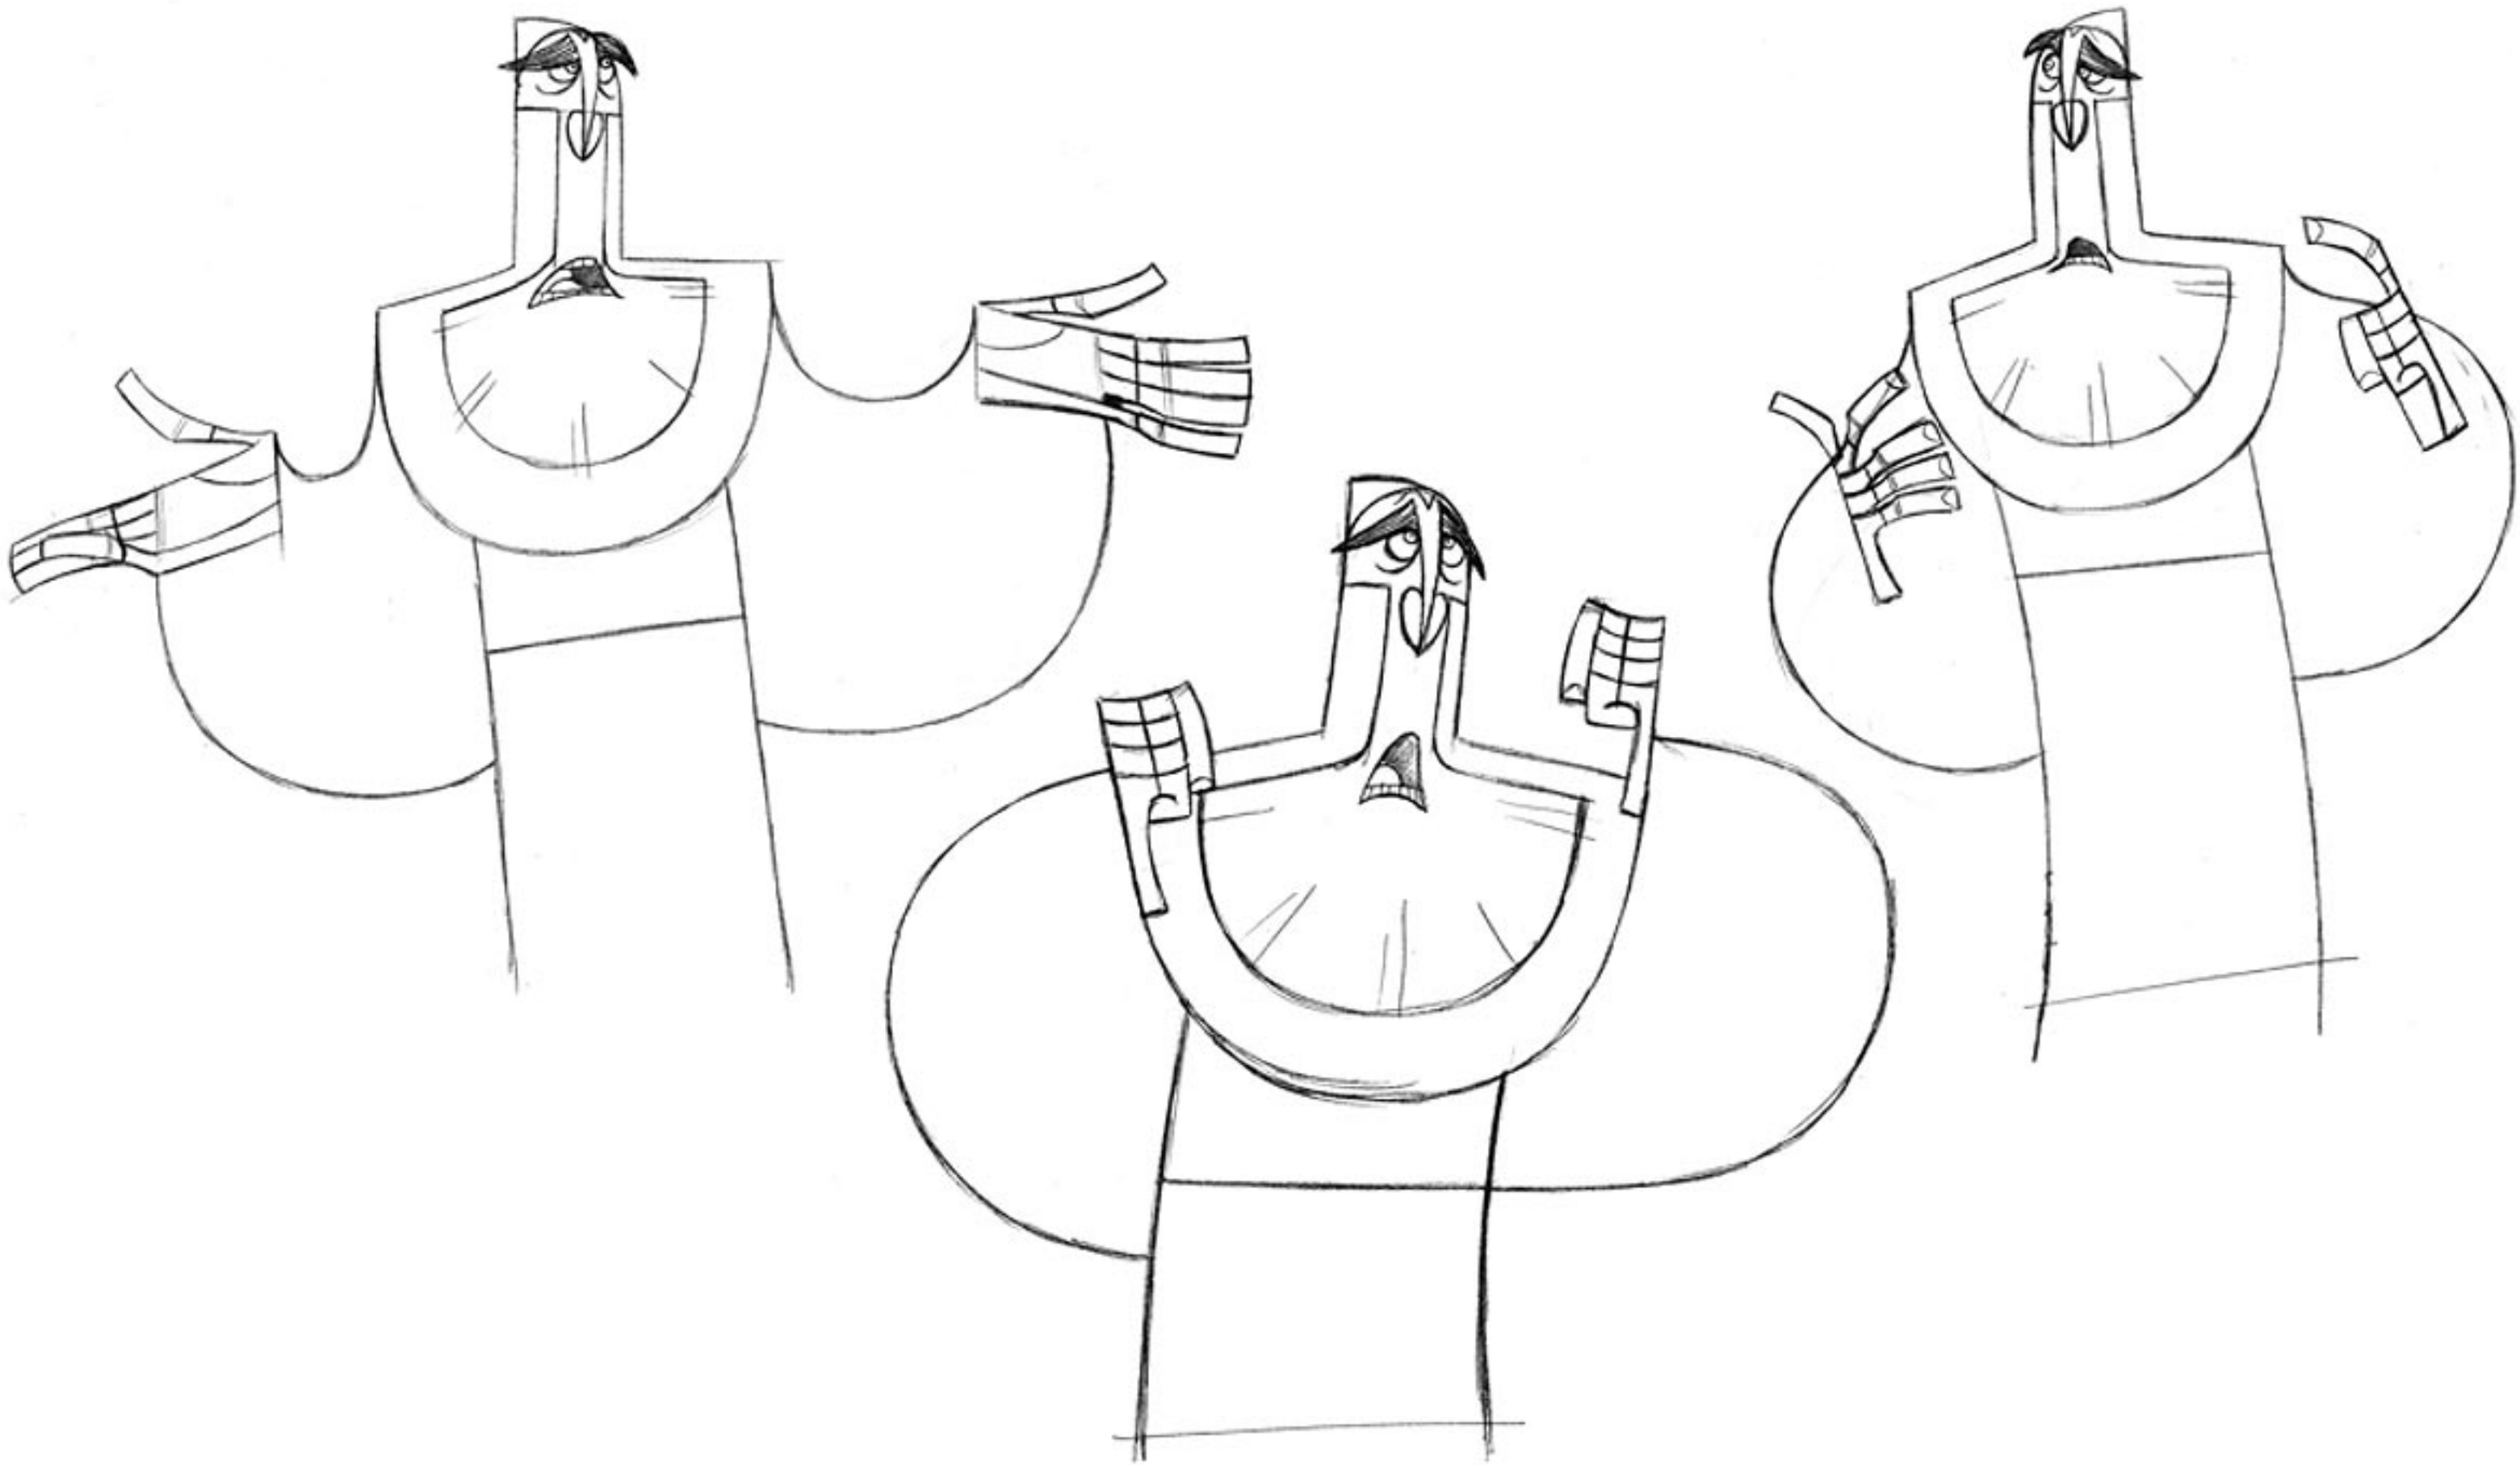

Brendan and the Secret of Kells	Model Sheet - Poses
Main Character - Friedrich	Ref: SEC04_05_03
Character Design - Barry Reynolds