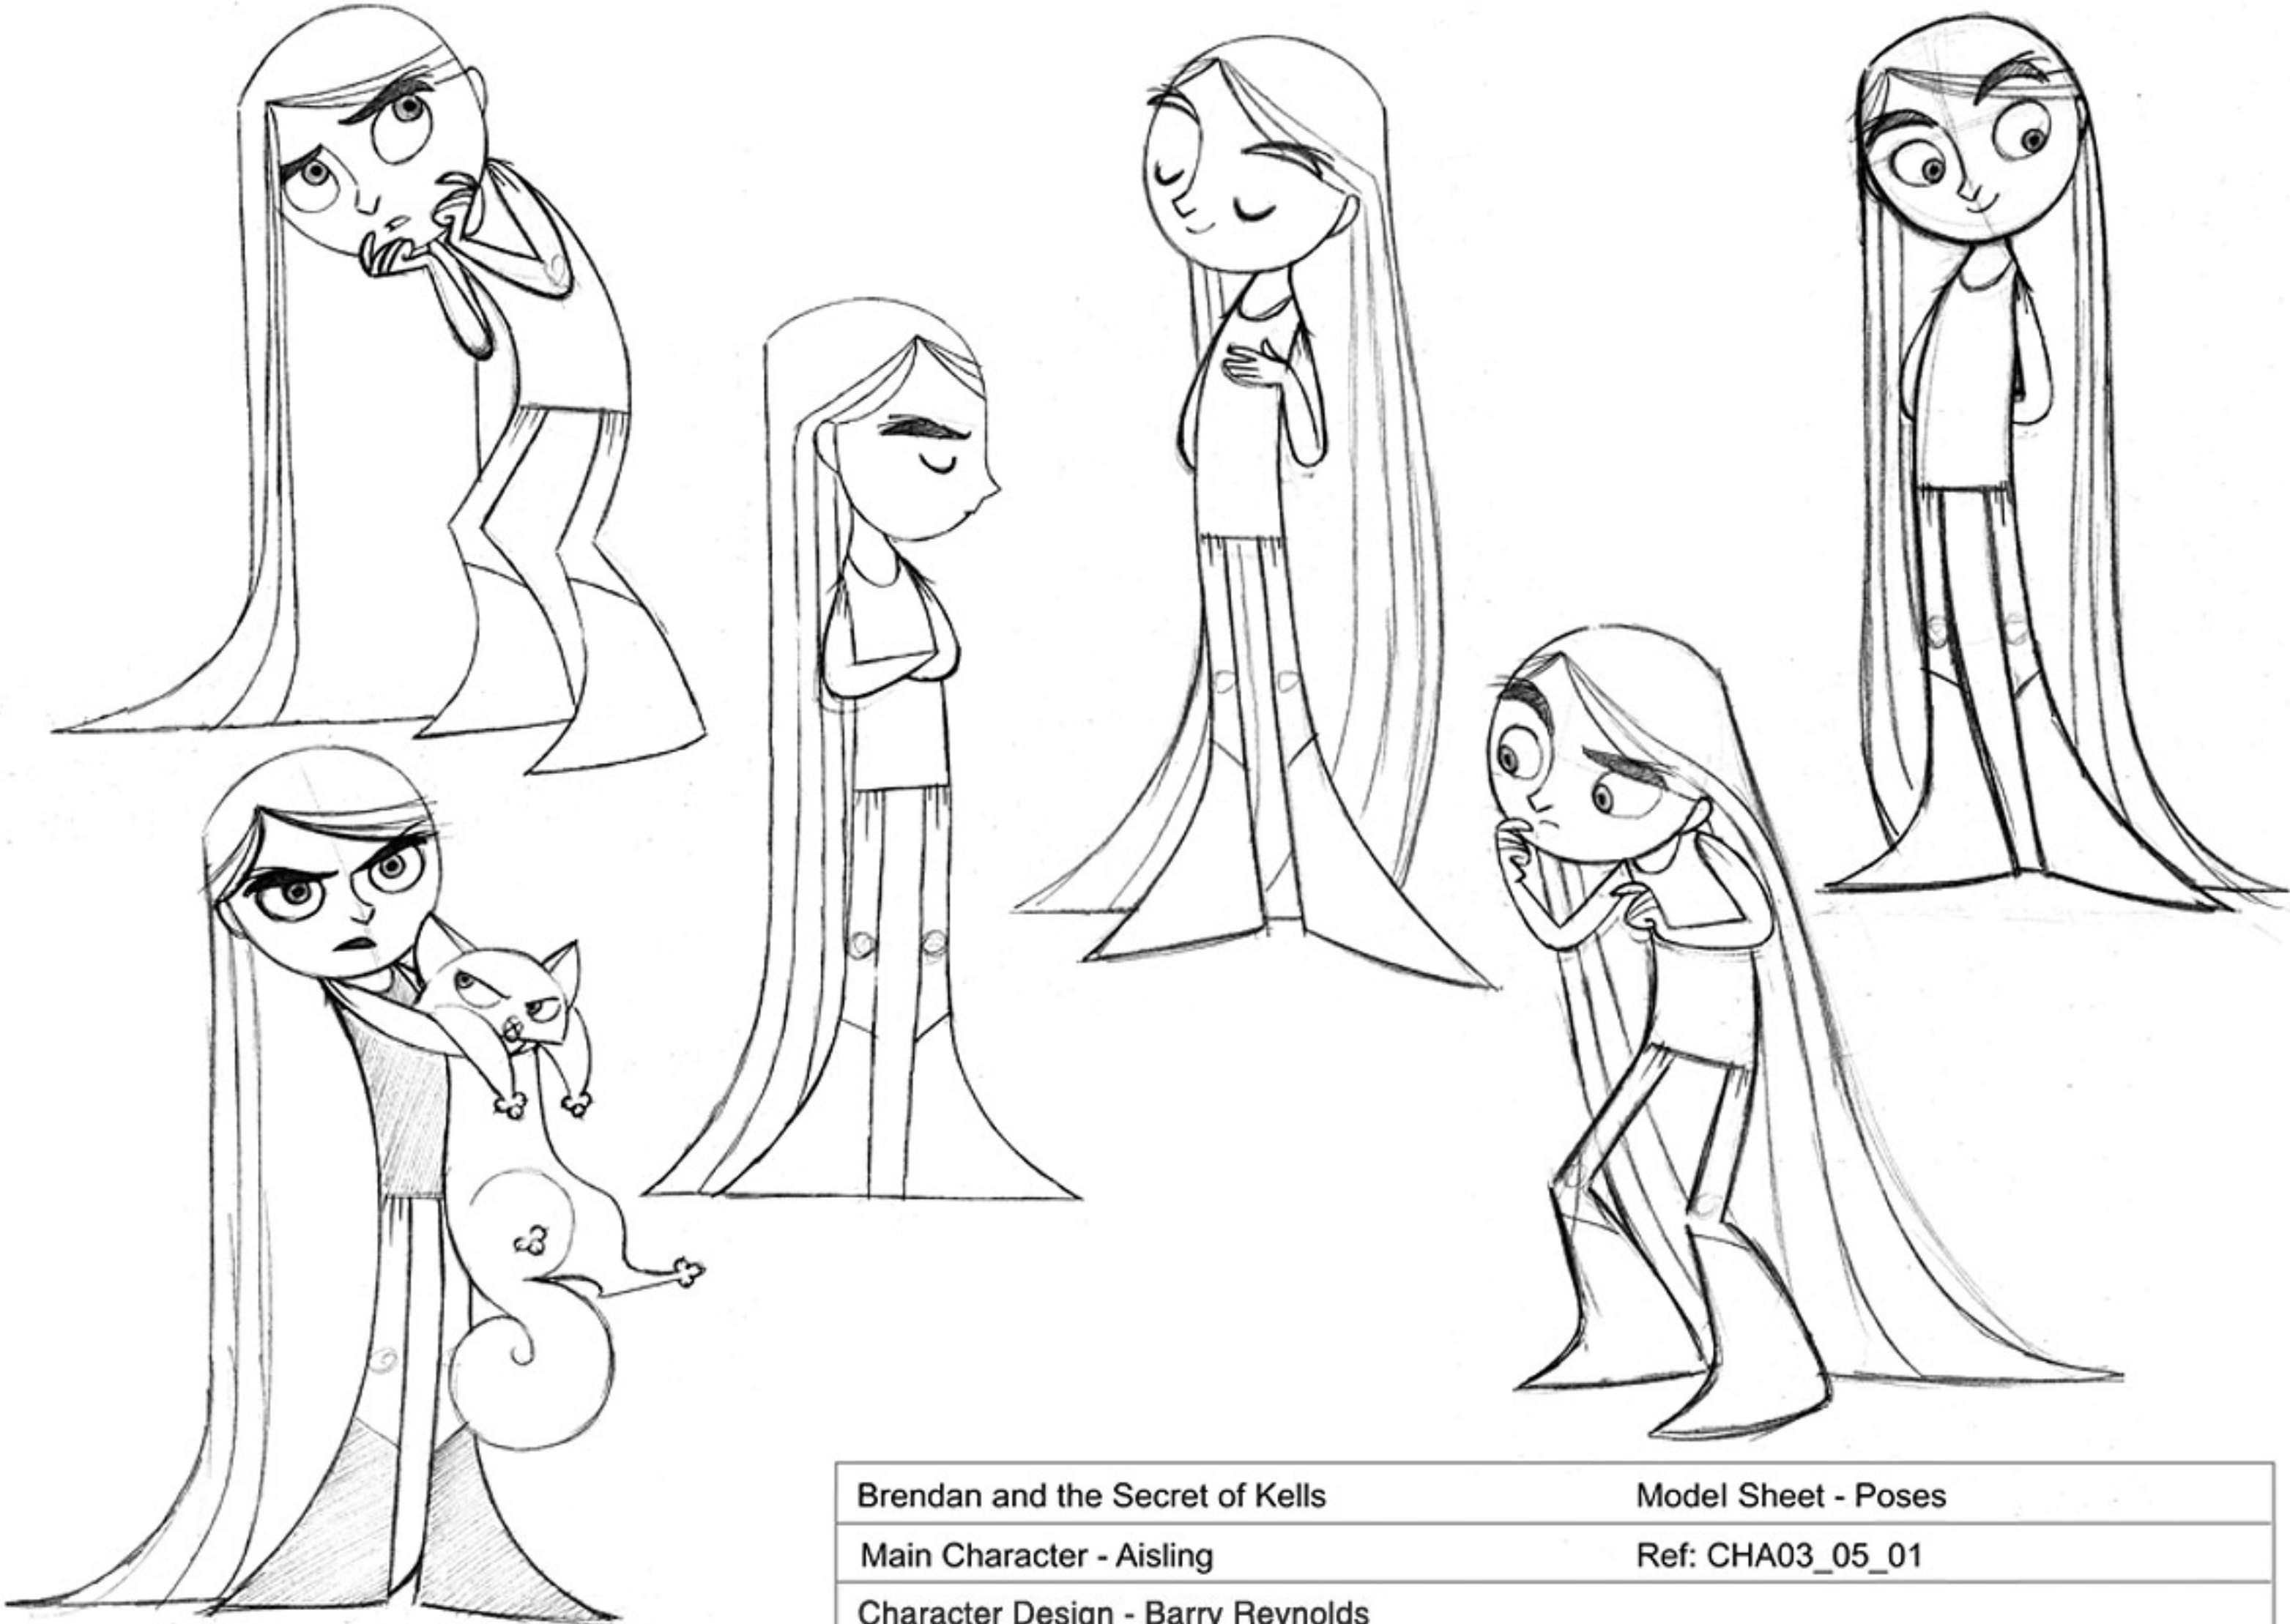

Brendan and the Secret of Kells

Model Sheet - Poses

Main Character - Aisling

Ref: CHA03_05_01

Character Design - Barry Reynolds