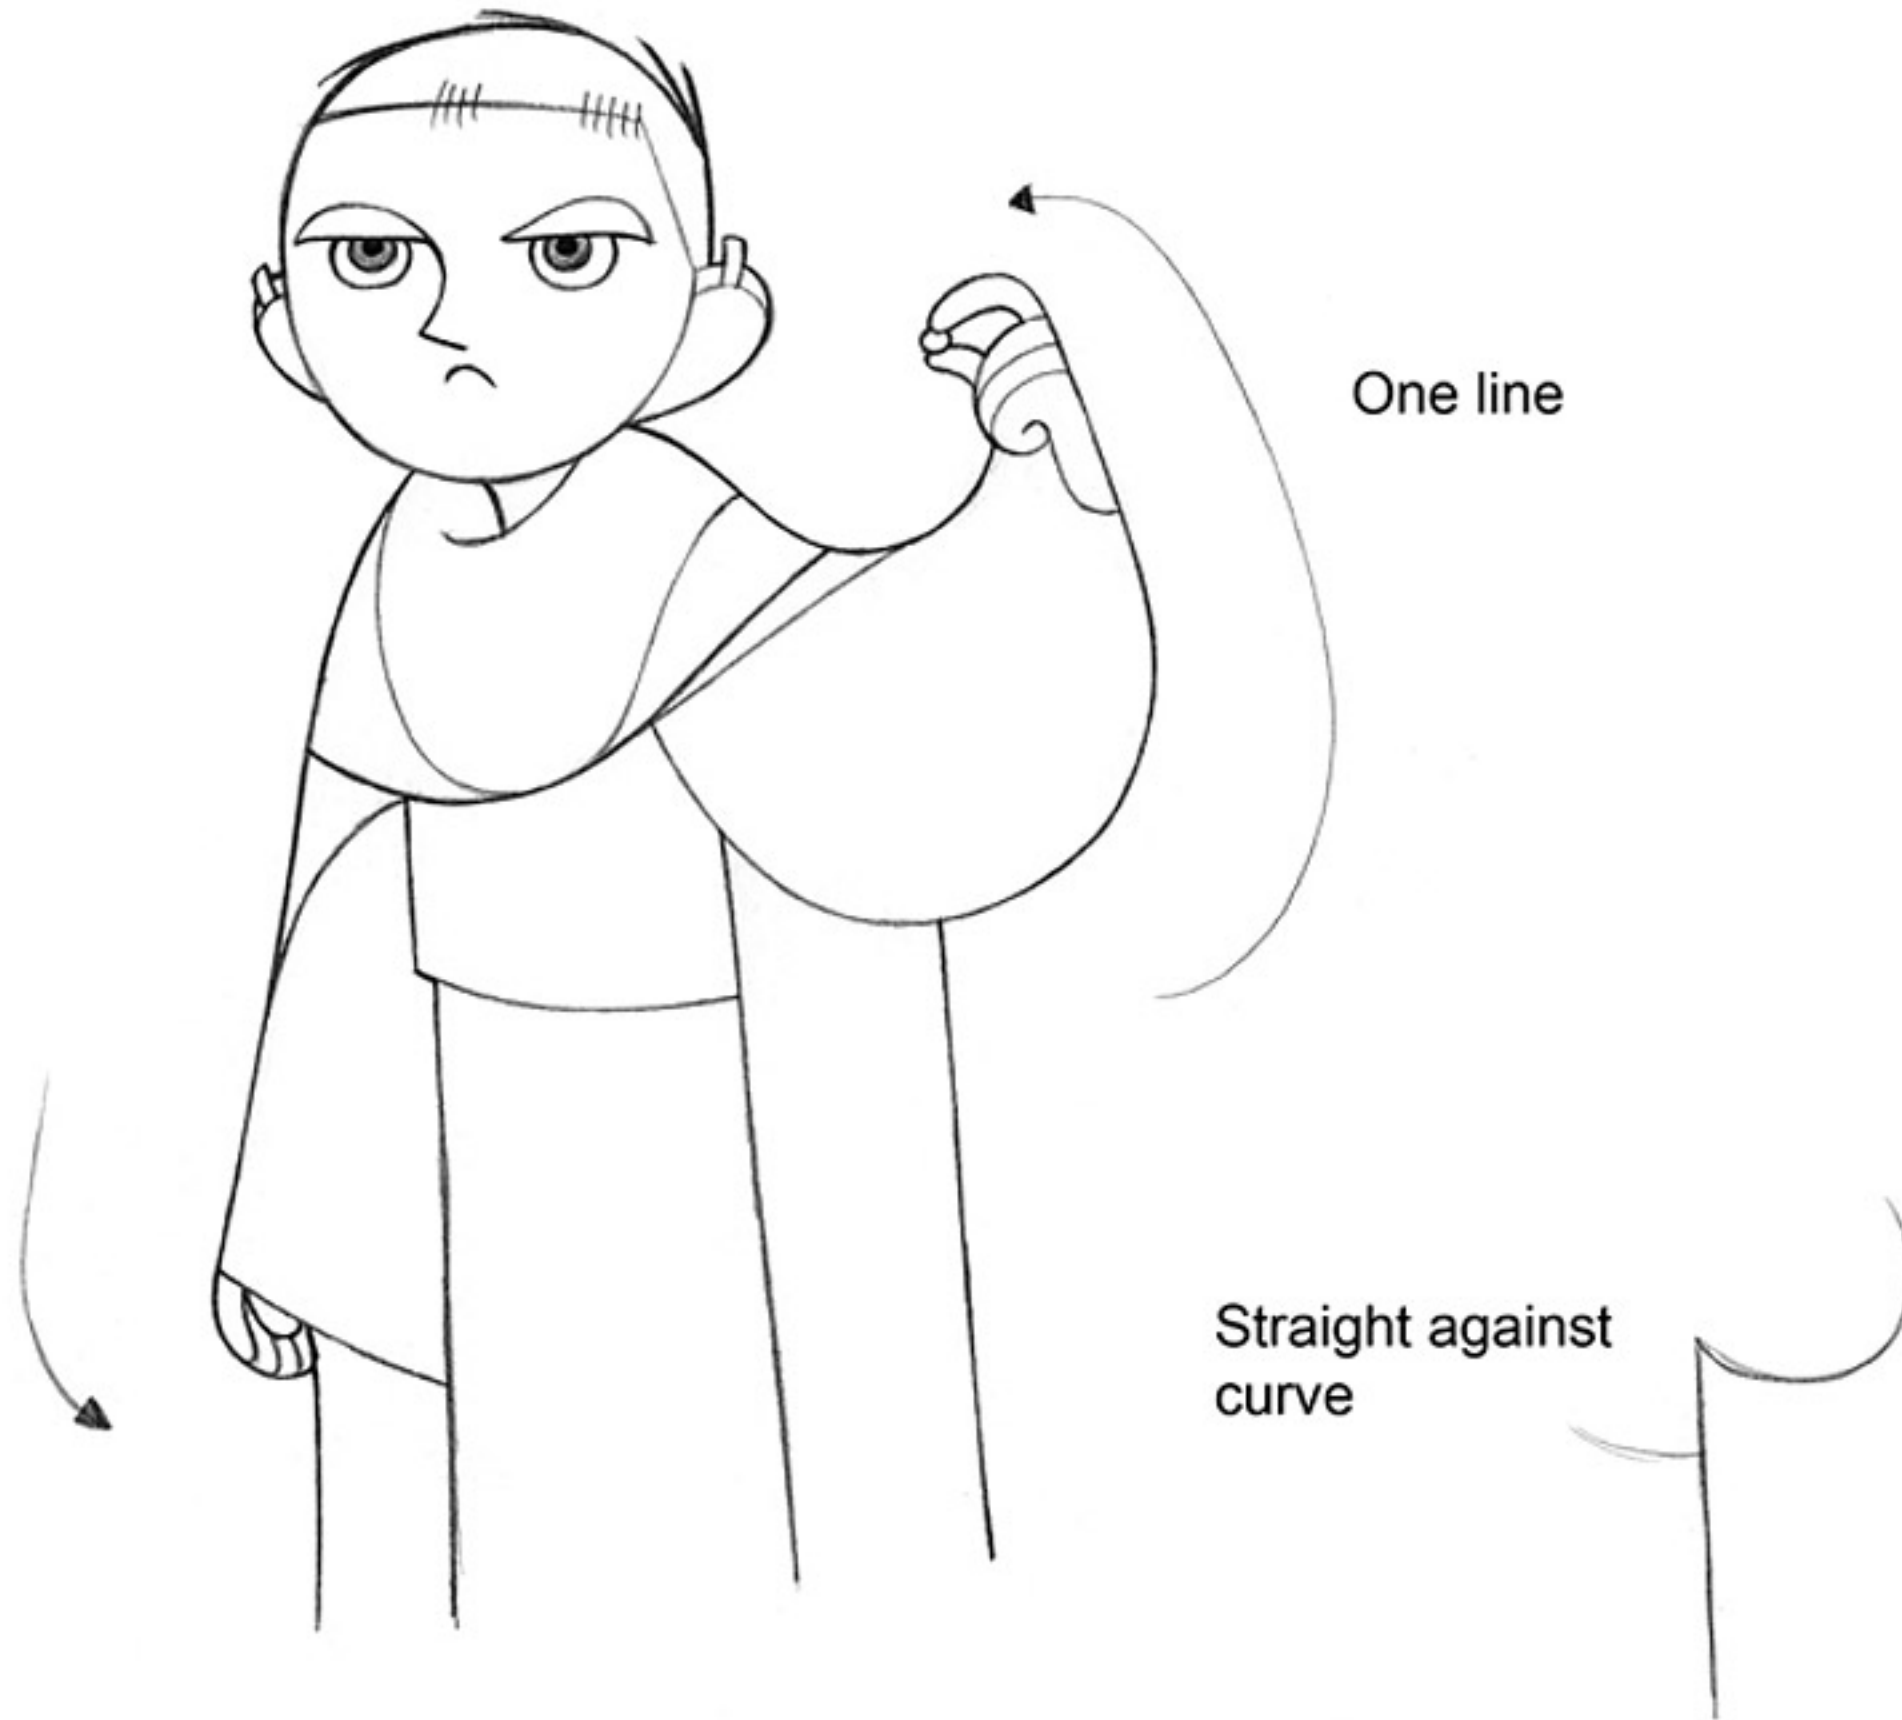

Brendan and the Secret of Kells

Model Sheet - Drawing Notes

Main Character - Brendan

Ref: CHA01_11_09

Character Design - Barry Reynolds