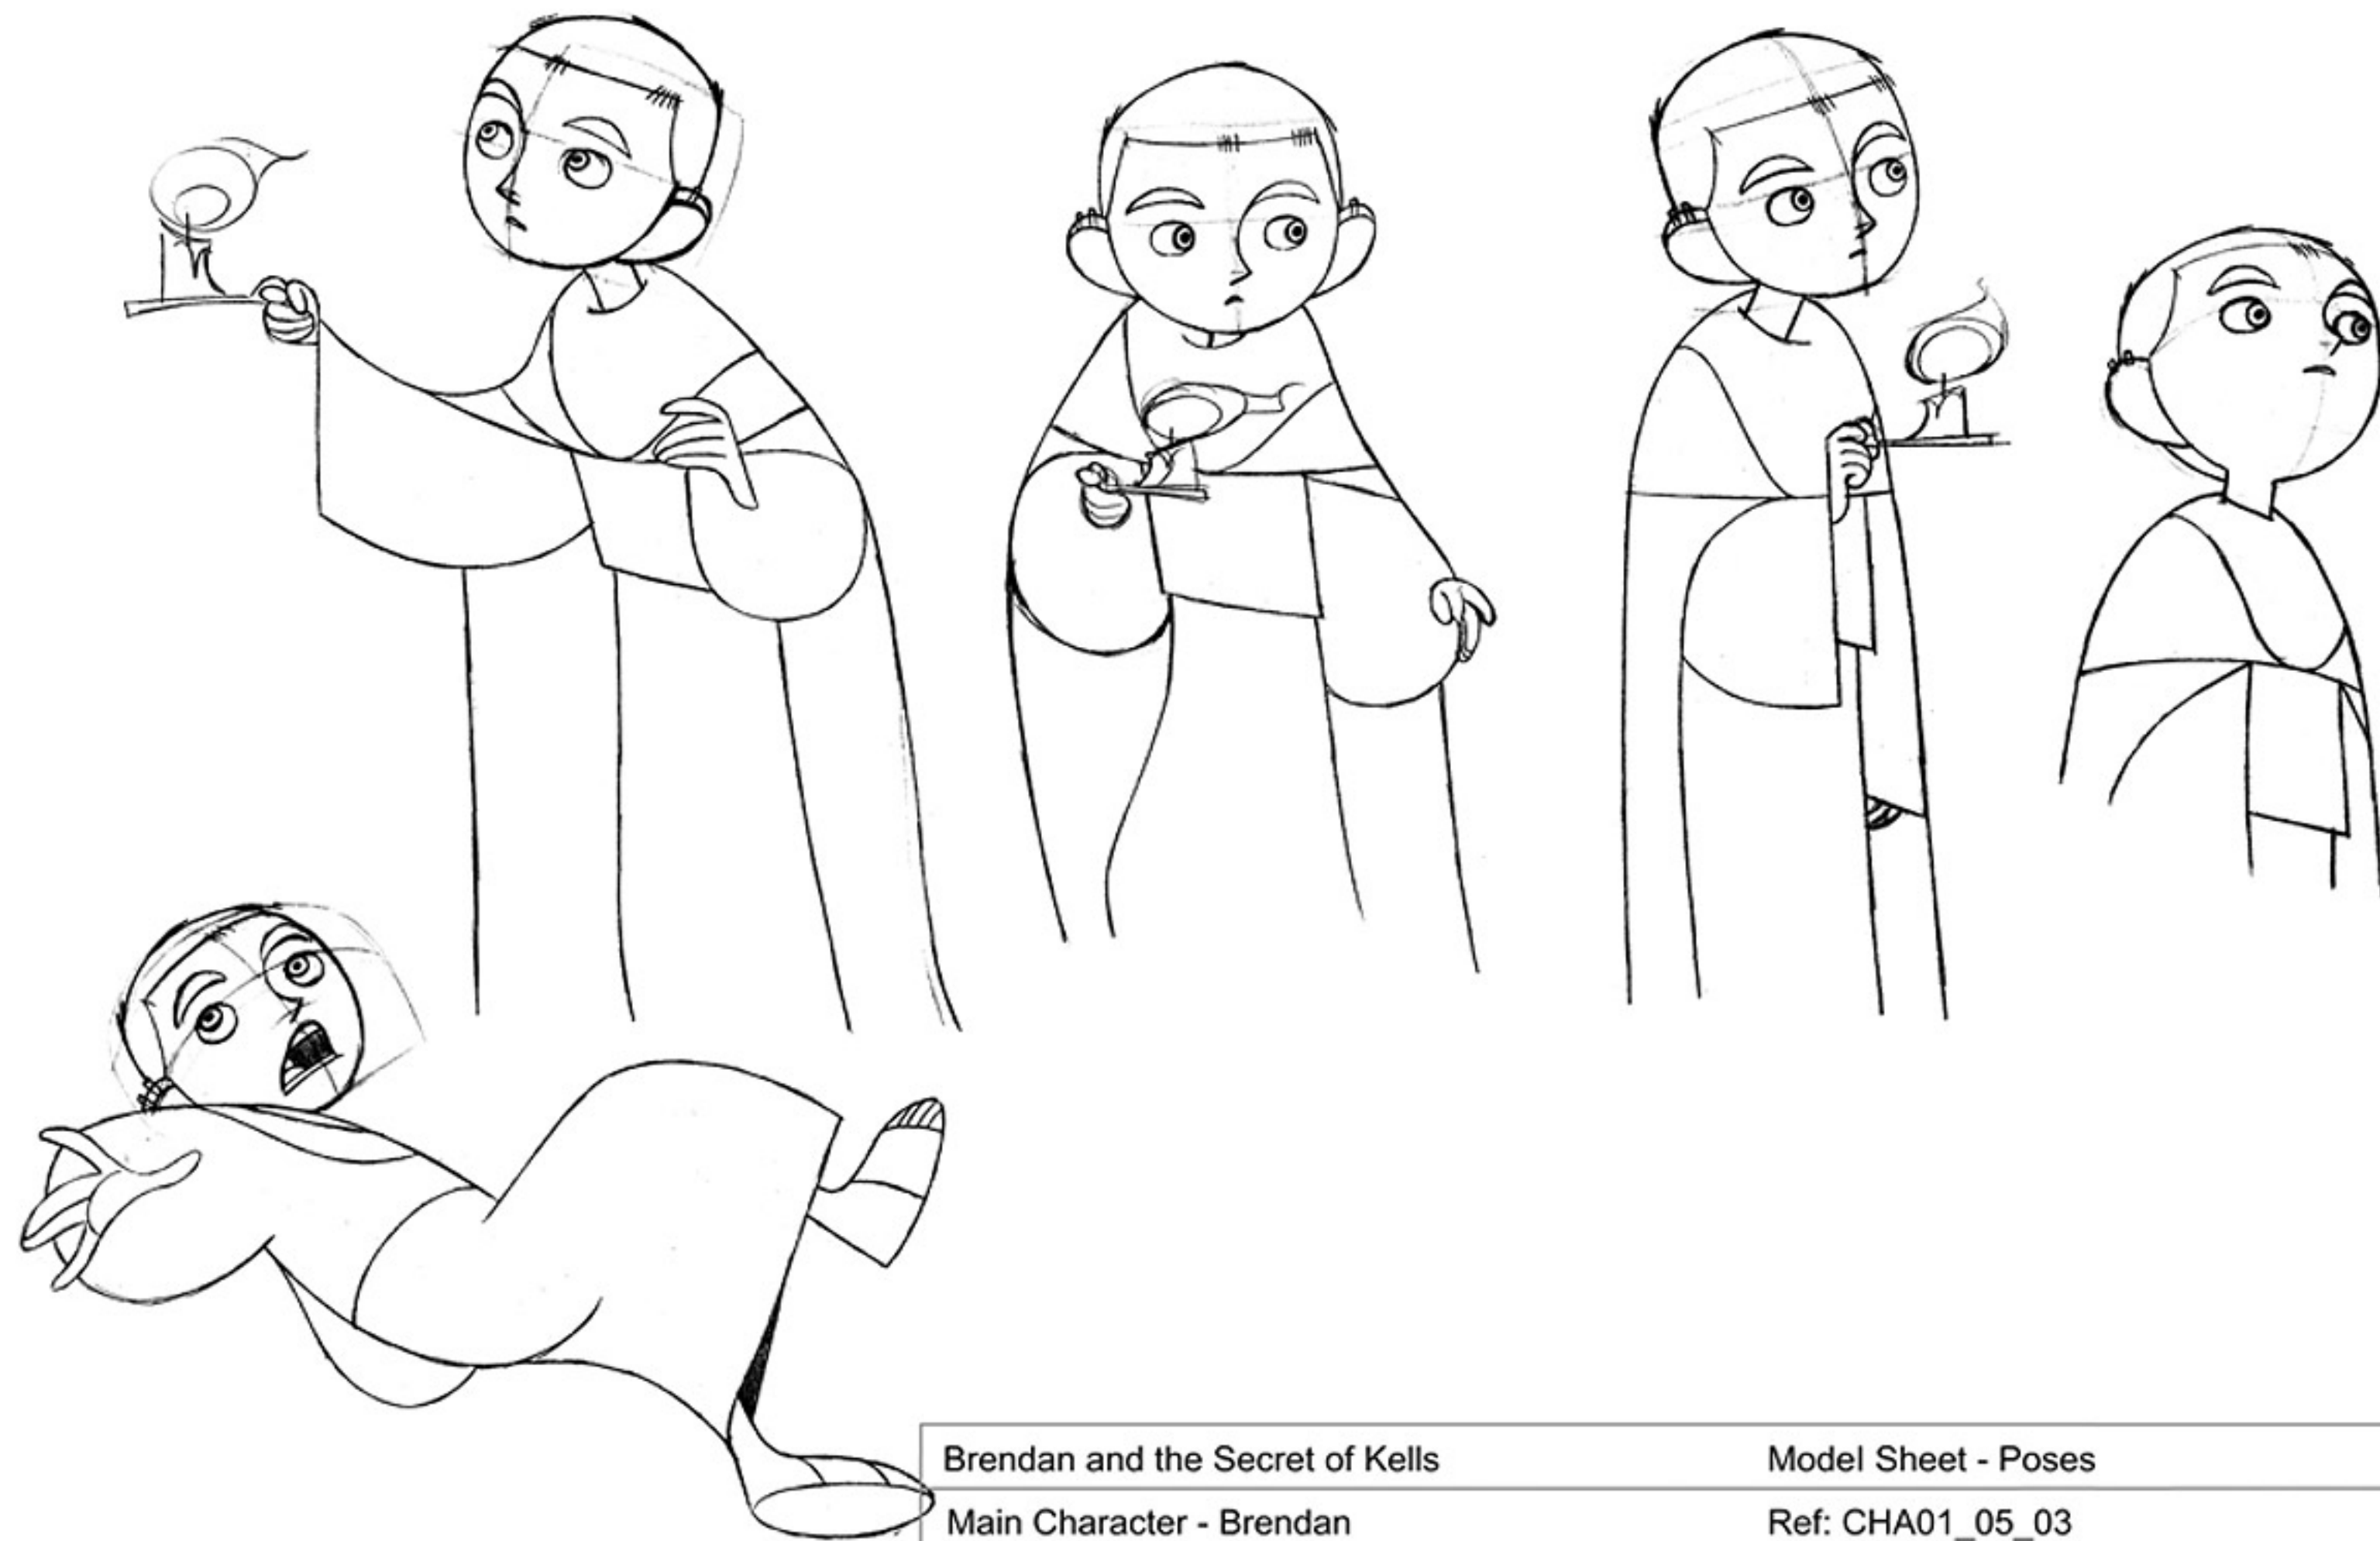

Brendan and the Secret of Kells

Model Sheet - Poses

Main Character - Brendan

Ref: CHA01_05_03

Character Design - Barry Reynolds