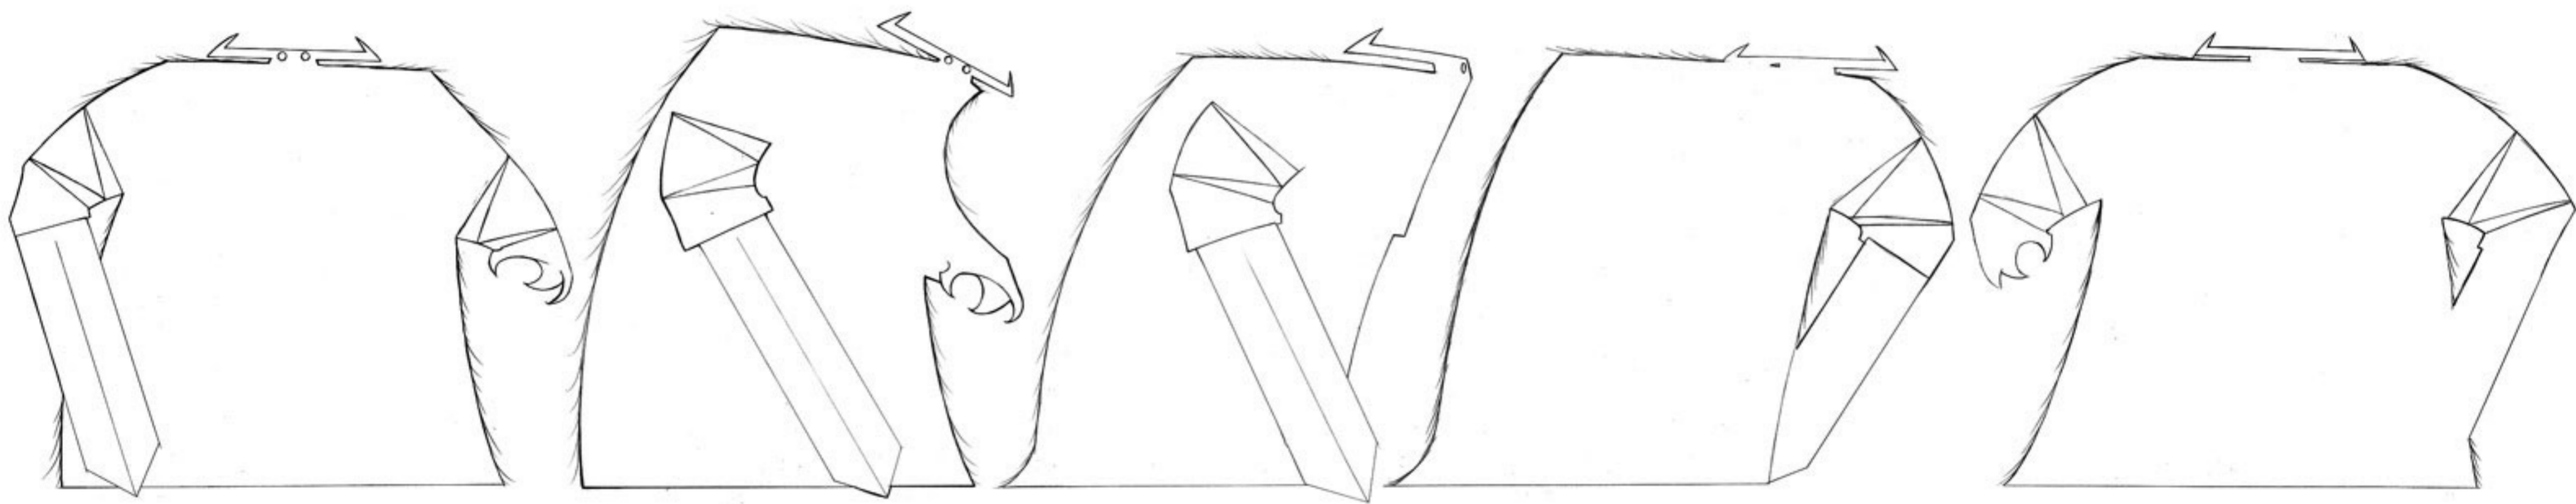

Brendan and the Secret of Kells	Model Sheet - Turnaround
Extra Character - Vikings Silhouette	Ref: XRA017_
Character Design - Jean Baptiste Vendamme	

Brendan and the Secret of Kells	Model Sheet - Turnaround
Extra Character - Viking	Ref: XRA15_01
Character Design - Jean Baptiste Vendamme	