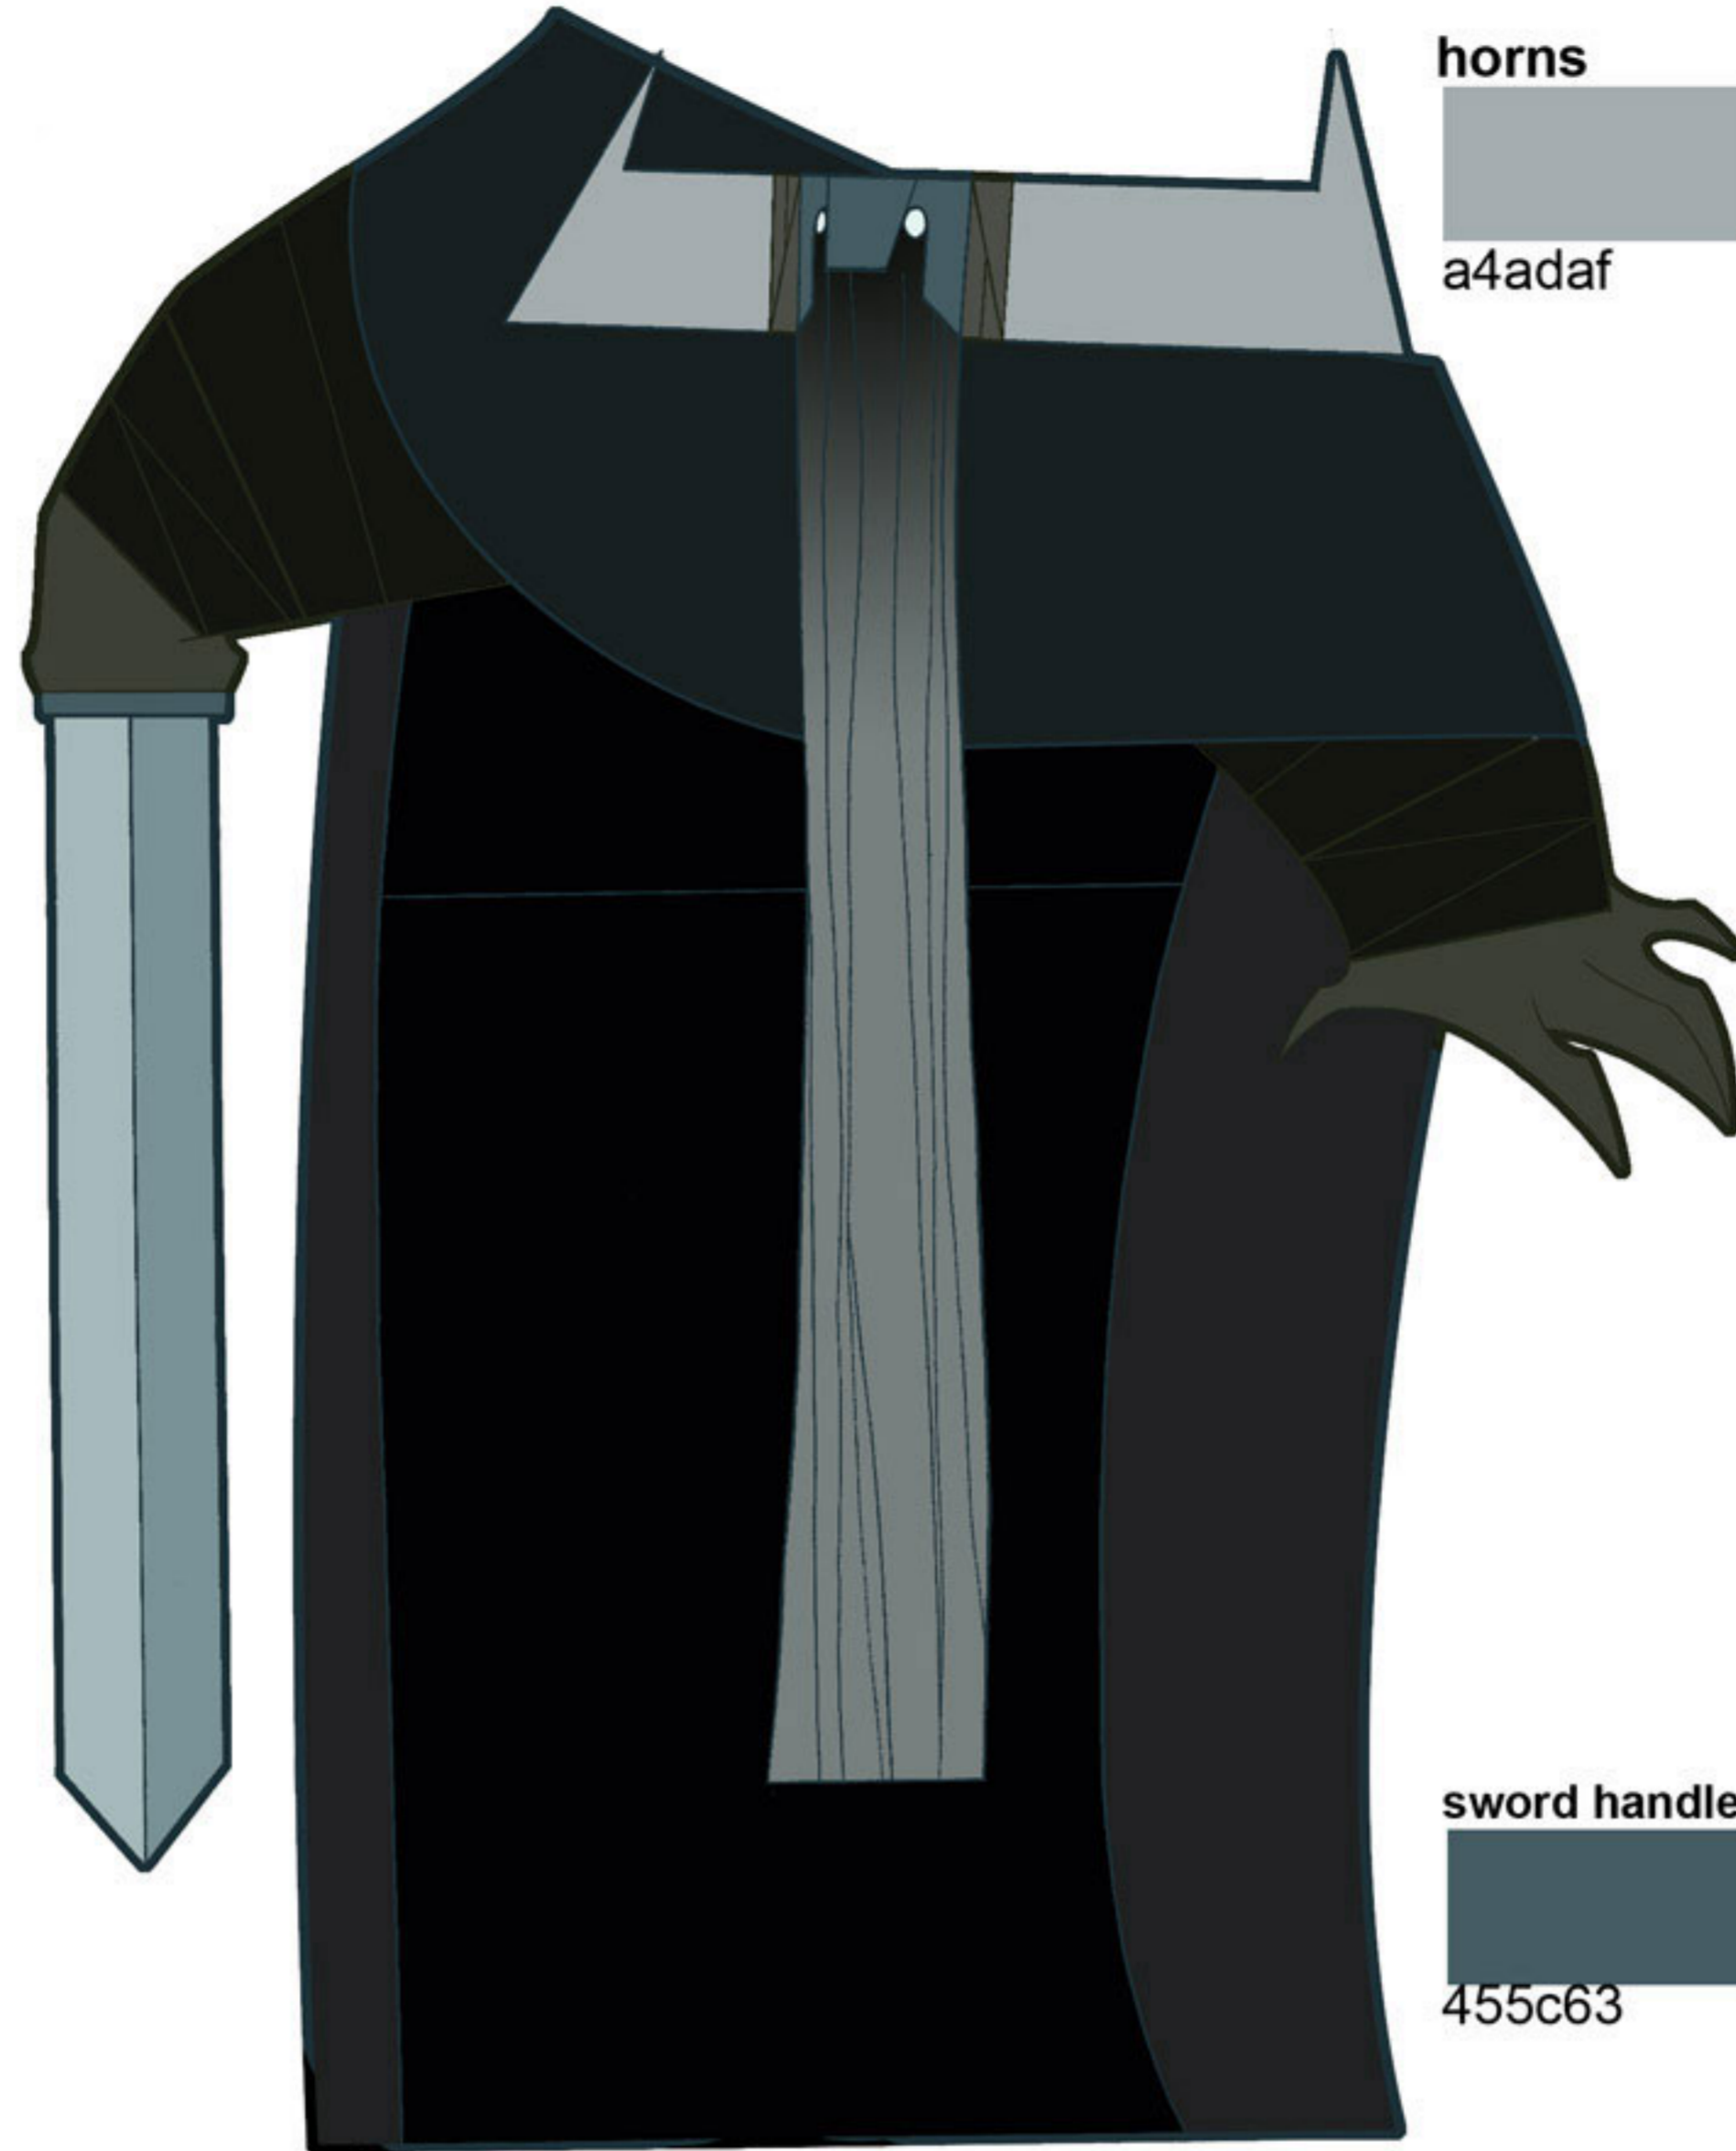

Lines colours

strips+gloves

202618

all other lines

1d3138

horns

a4adaf

beard gradient