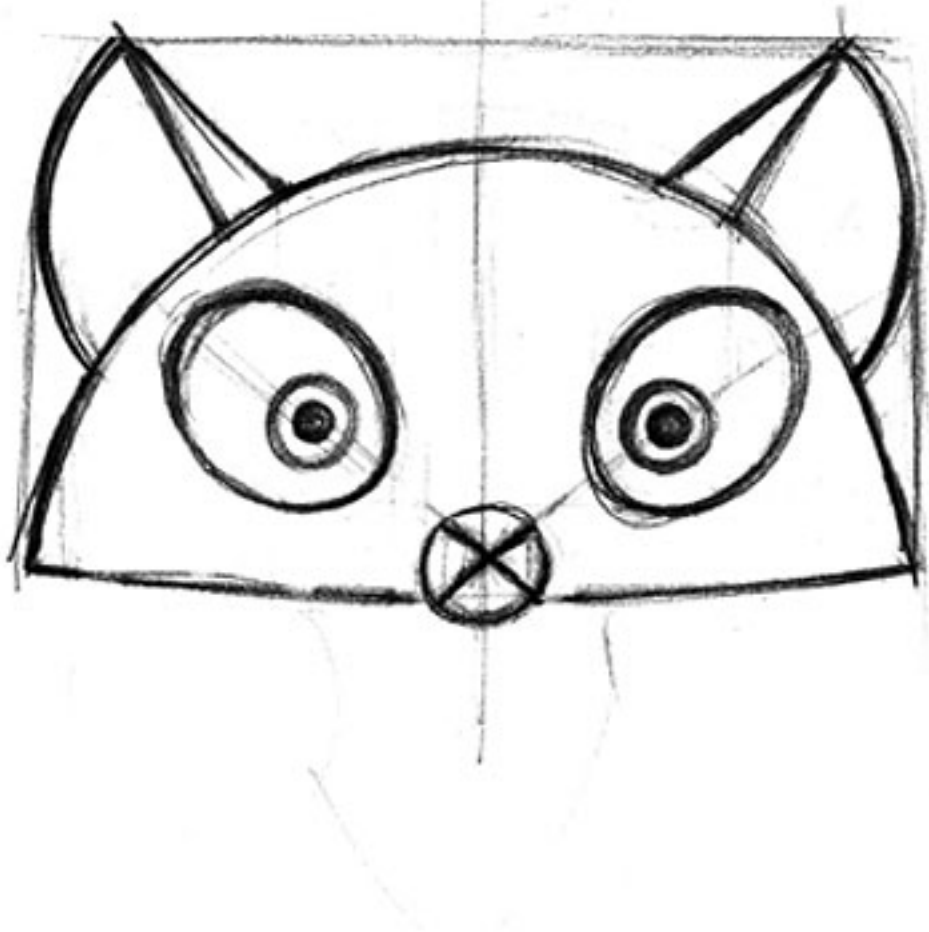

Brendan and the Secret of Kells

Model Sheet - Head Turnaround

Main Character - Pangur Ban

Ref: CHA06_01

Character Design - Barry Reynolds