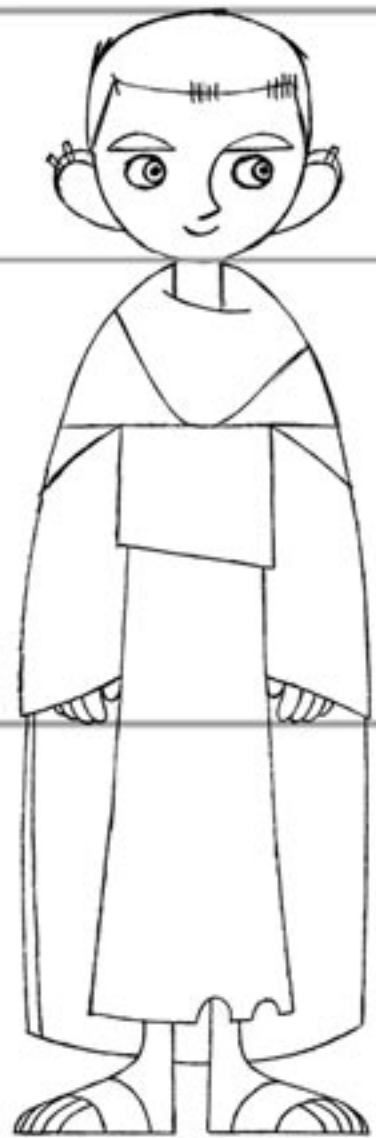

Character Design - Barry Reynolds

Brendan and the Secret of Kells

Model Sheet - Hand Poses

Secondary Character - Brendan 30

Ref: SEC09_07

Character Design - Barry Reynolds

Brendan and the Secret of Kells

Model Sheet - Body turnaround