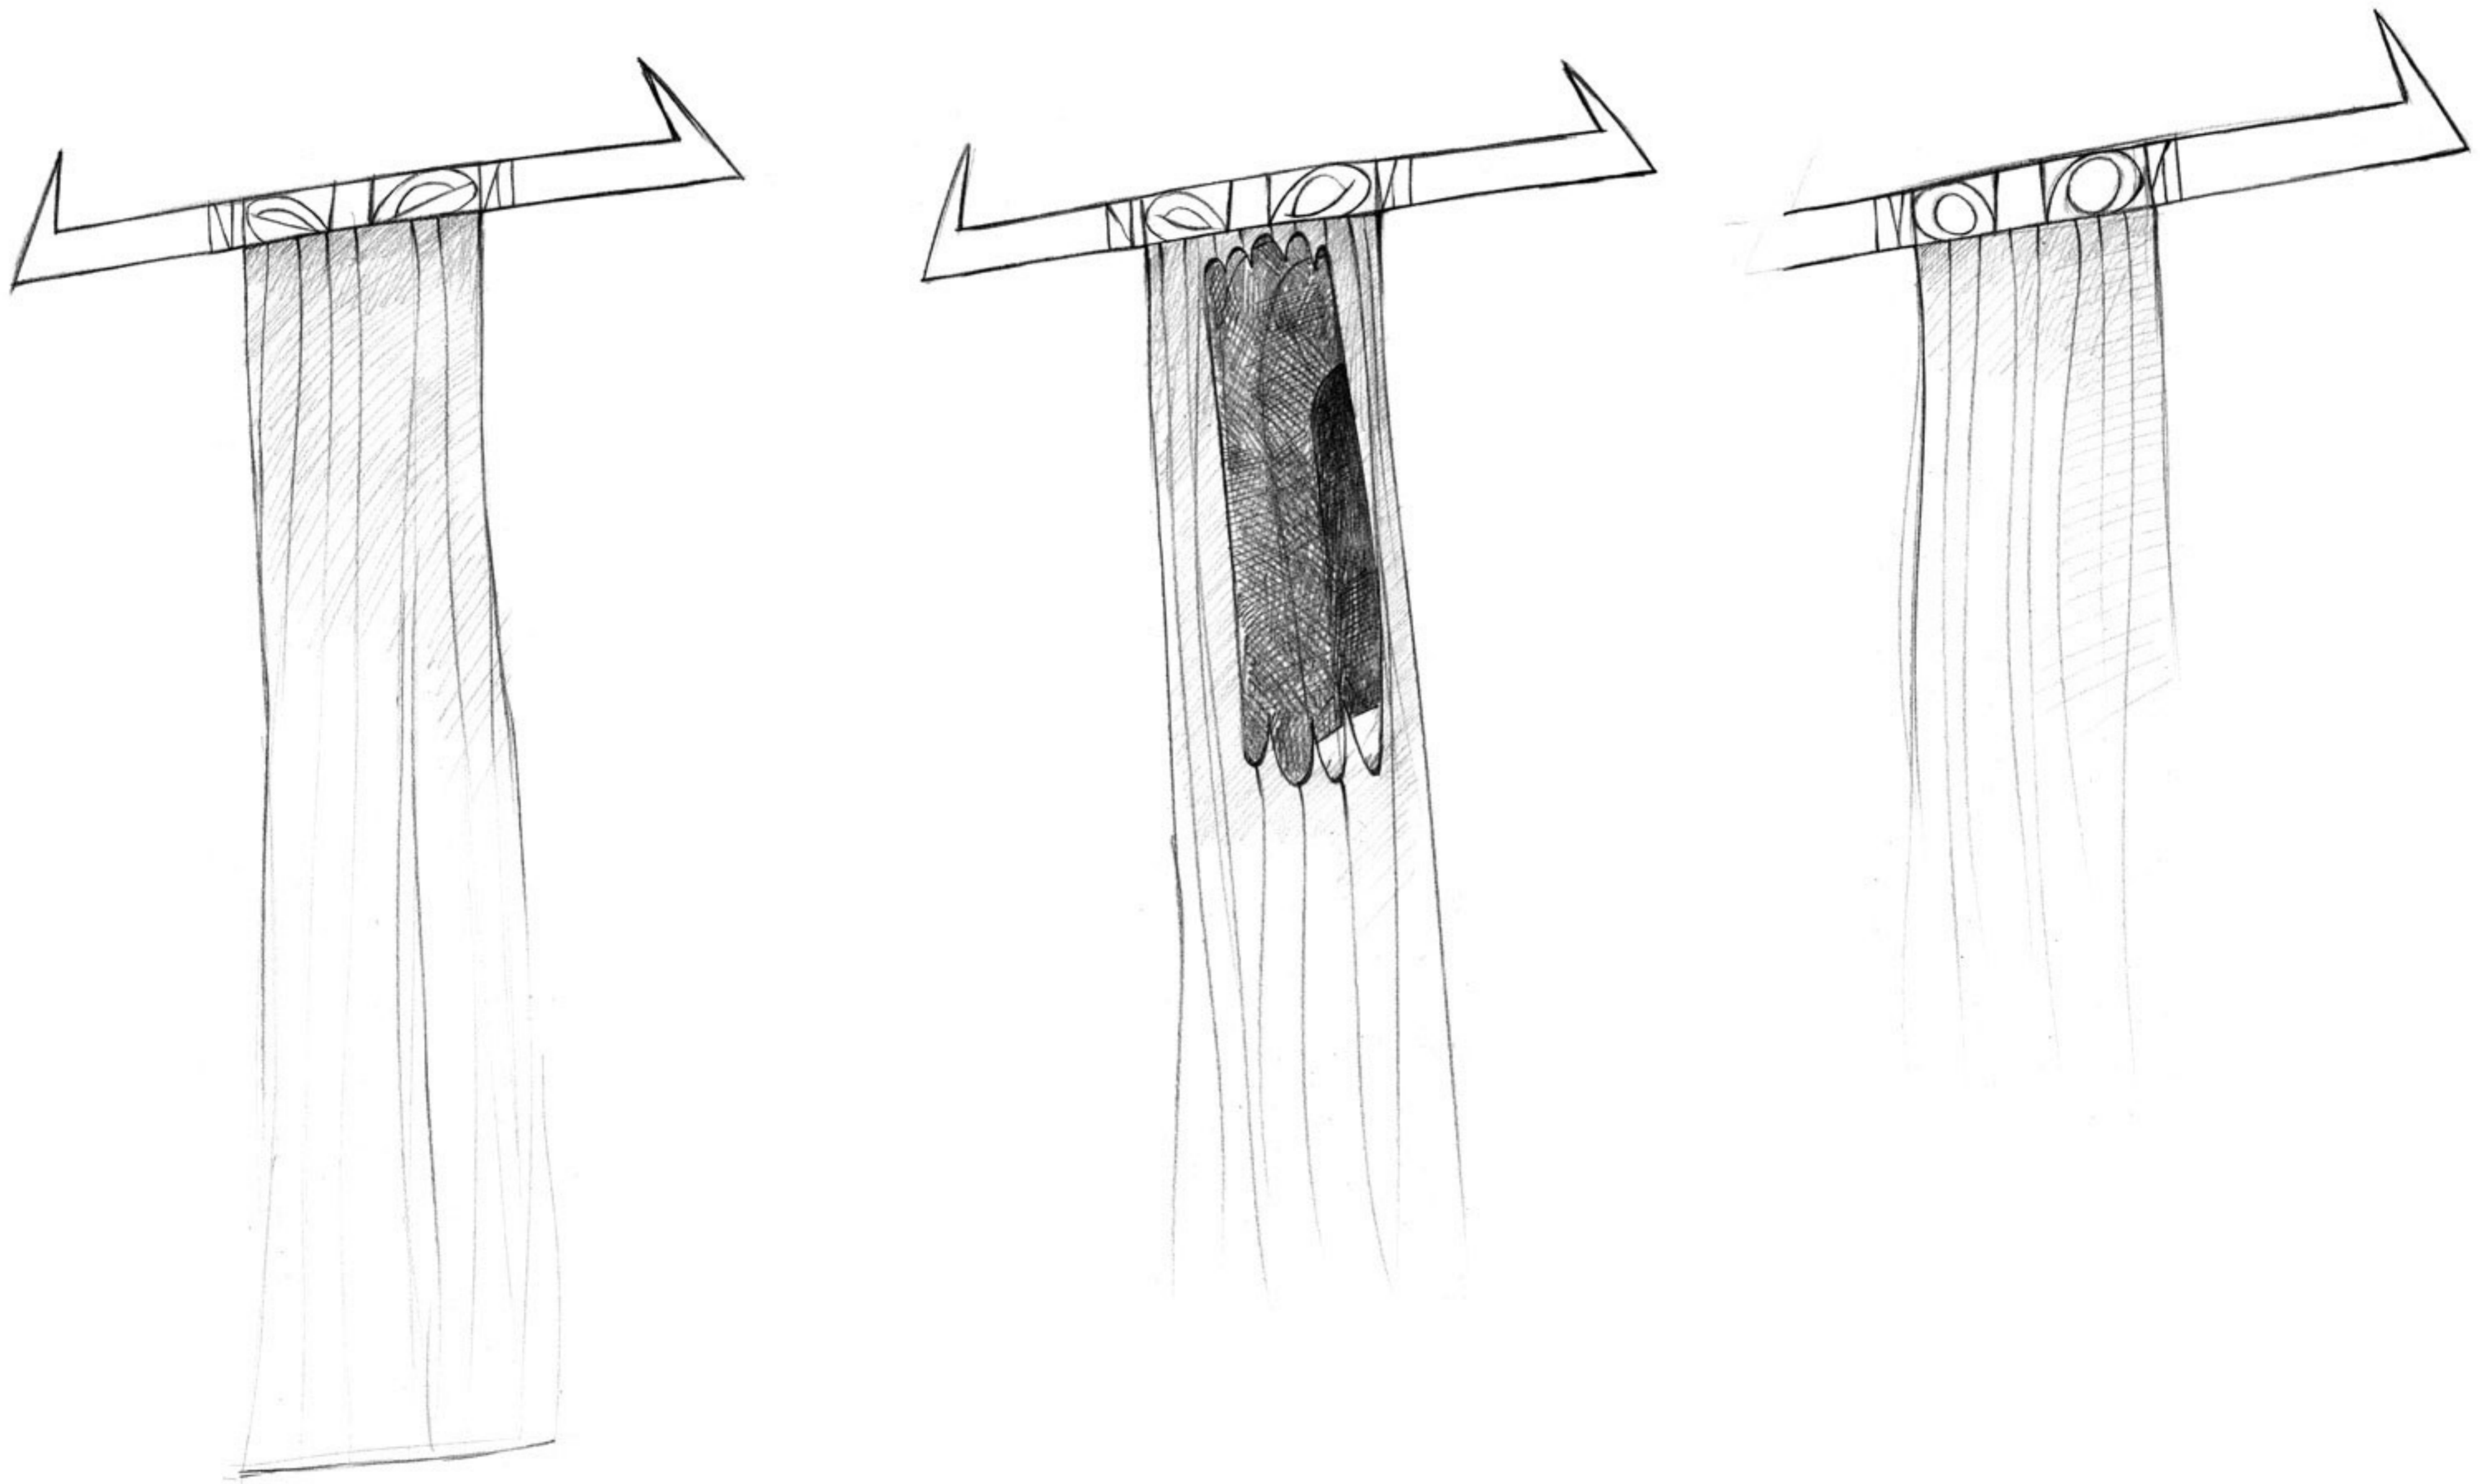

Character Design - Jean Baptiste Vendamme

Brendan and the Secret of Kells

Model Sheet - Poses

Extra Character - Viking

Ref: XRA15_05_06

Character Design - Jean Baptiste Vendamme

Brendan and the Secret of Kells