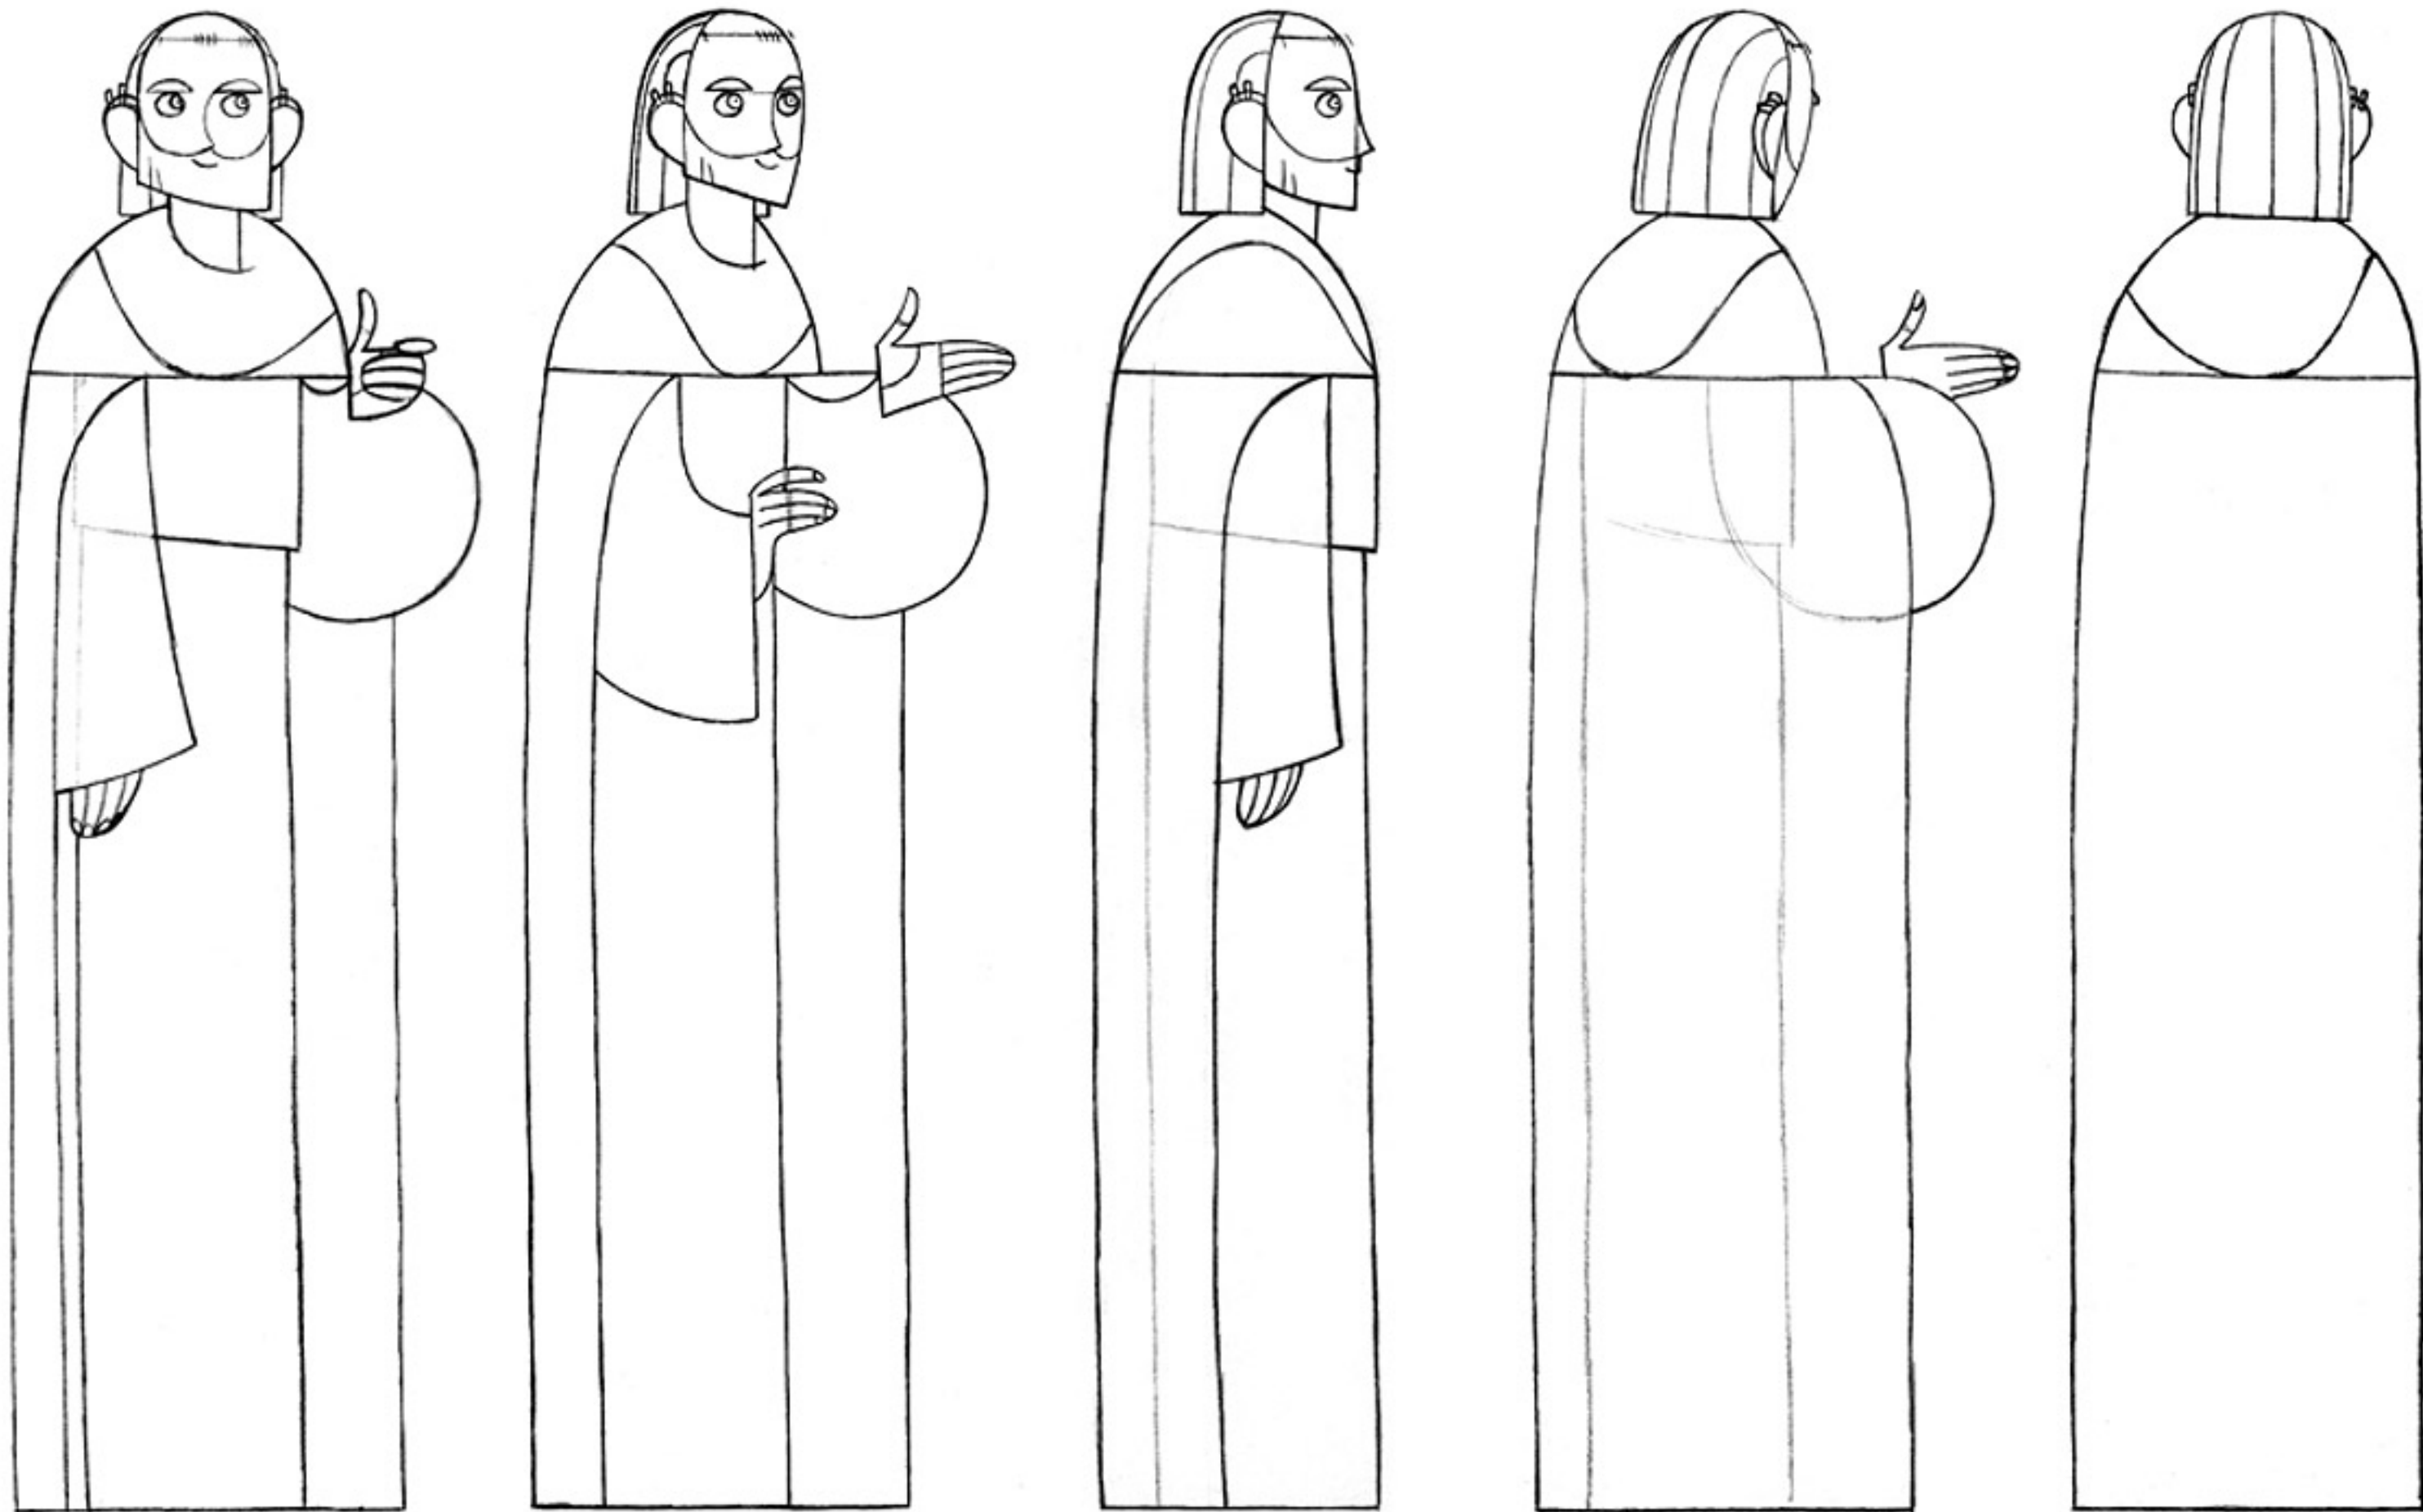

Character Design - Barry Reynolds

MAKE SURE ALL LINES CONNECT- NO FLOATING LINES

- LIKE STAINED GLASS

SIMPLE FLOWING LINES

Brendan and the Secret of Kells	Model Sheet - Drawing Notes
Main Character - Brendan	Ref: CHA01_11_13
Character Design - Barry Reynolds	