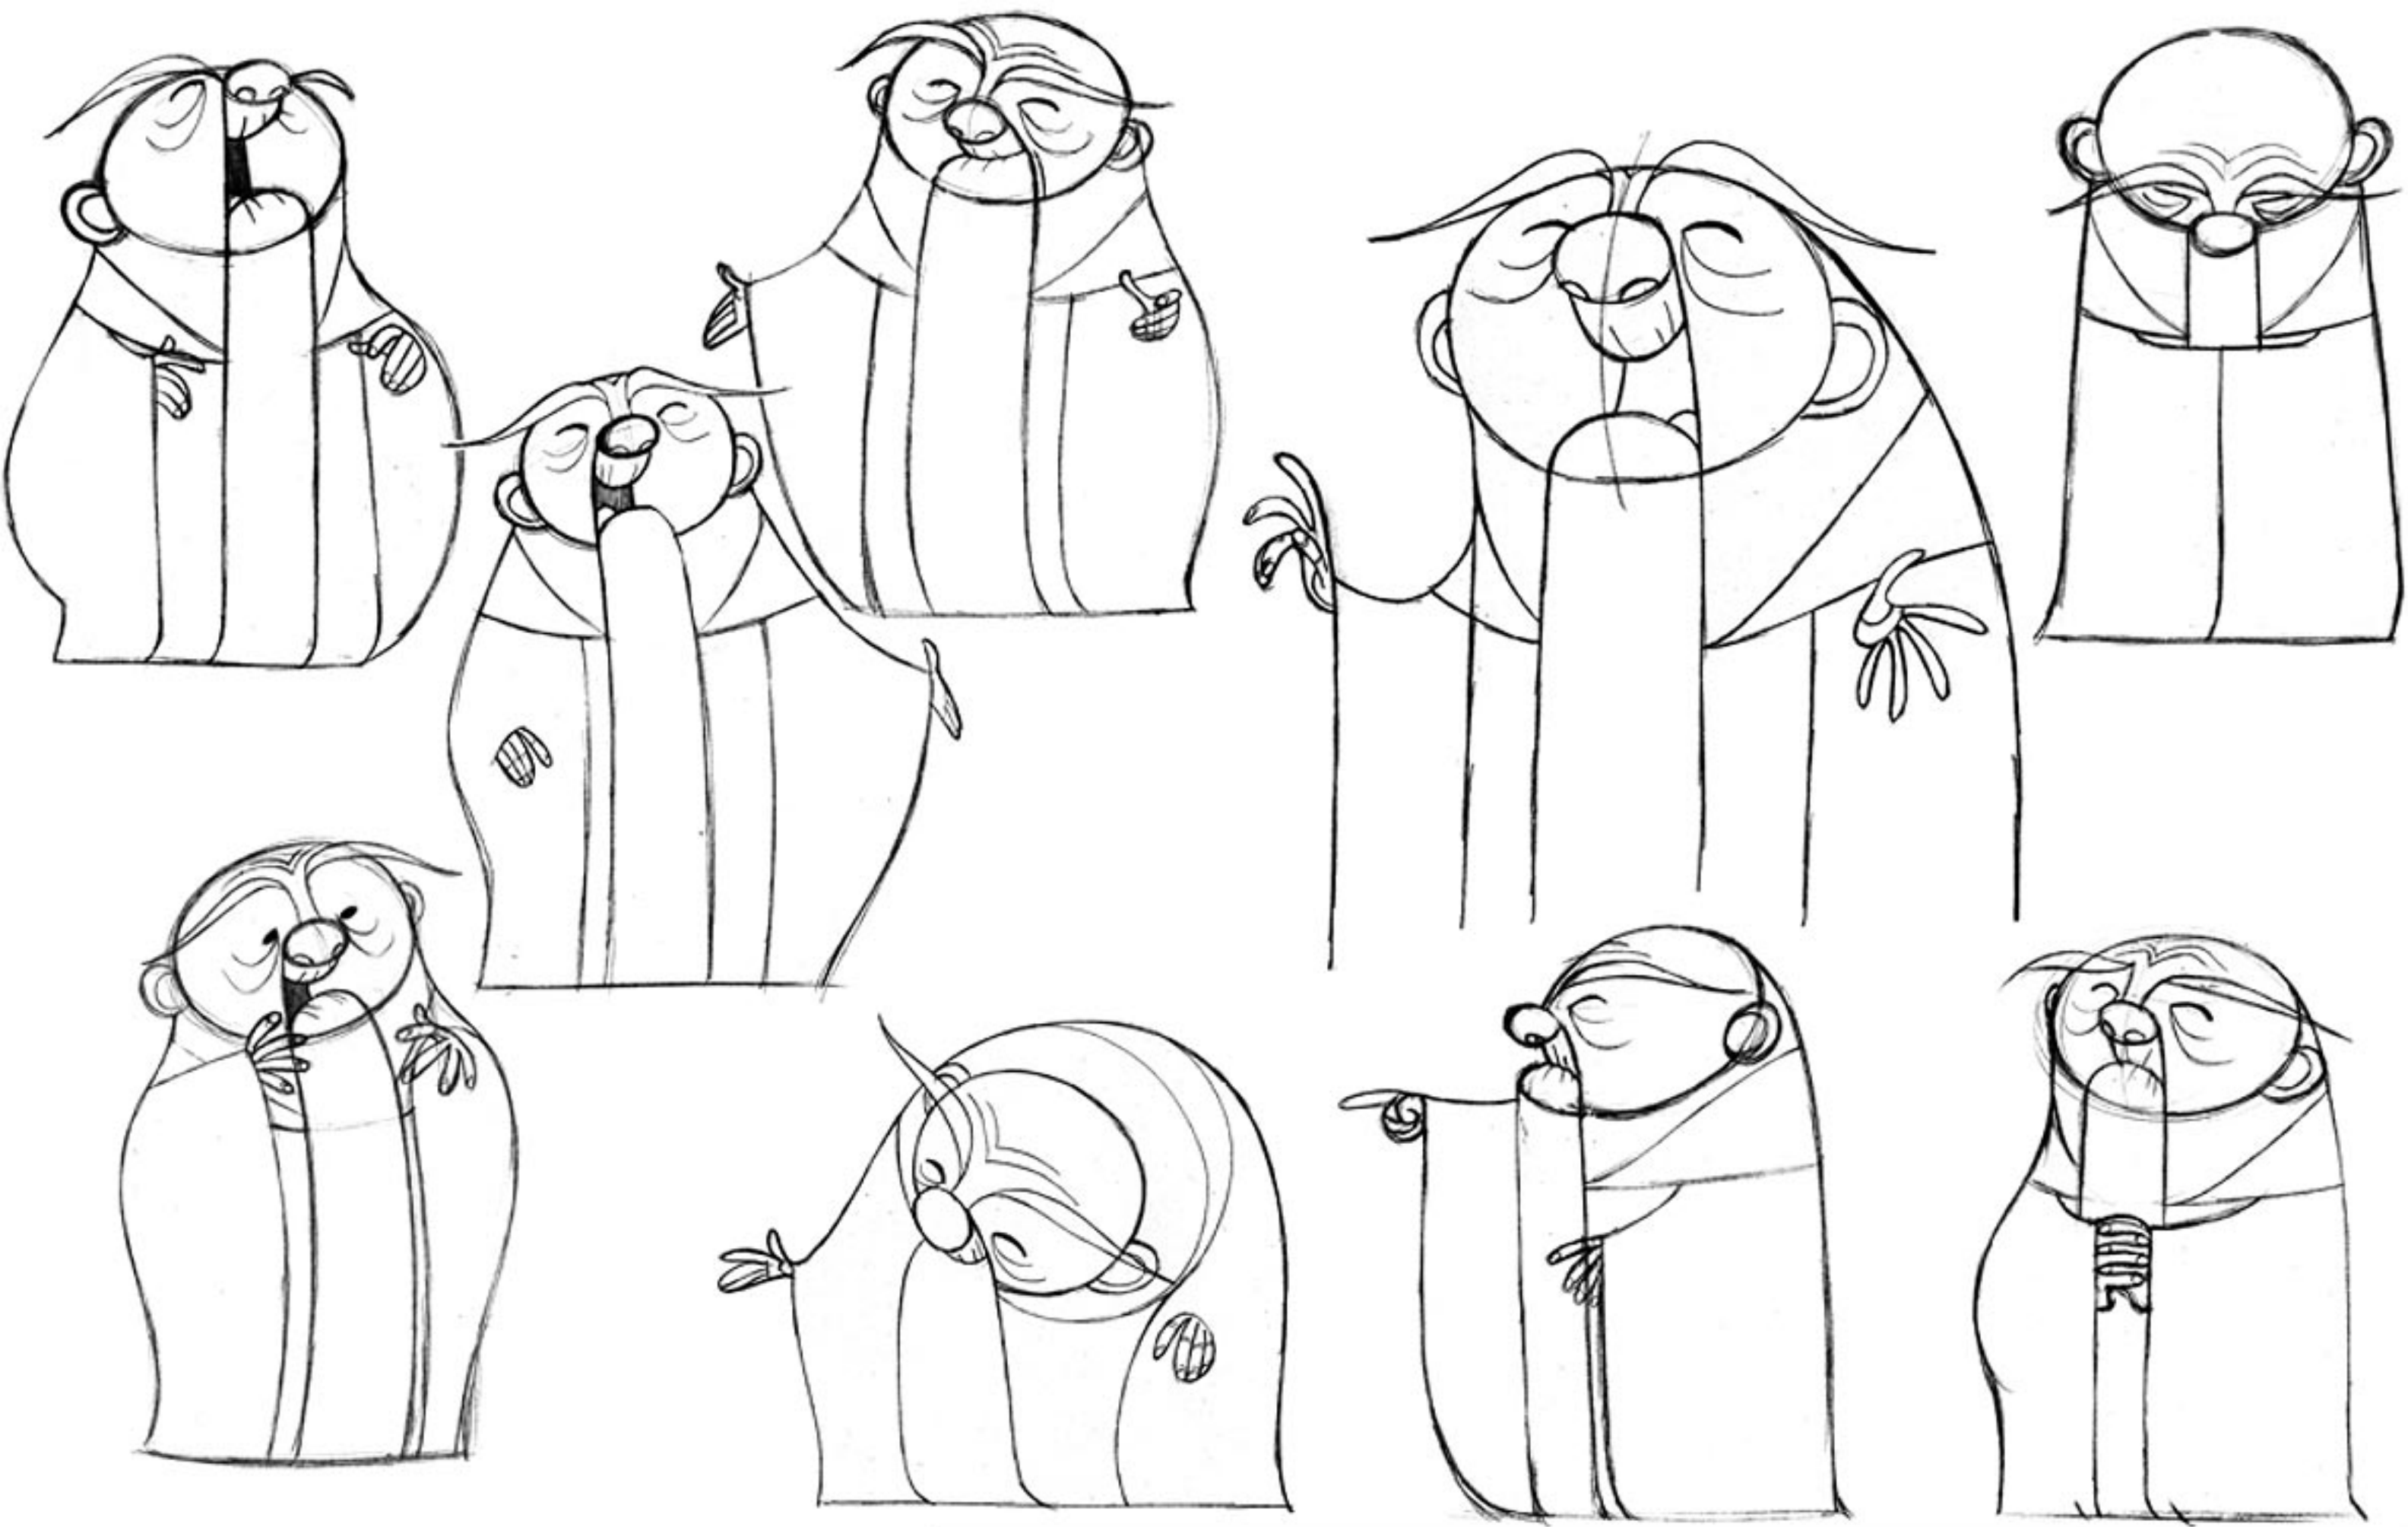

Brendan and the Secret of Kells

Model Sheet - poses

Main Character - Tang

Ref: SEC01_05_02

Character Design - Barry Reynolds