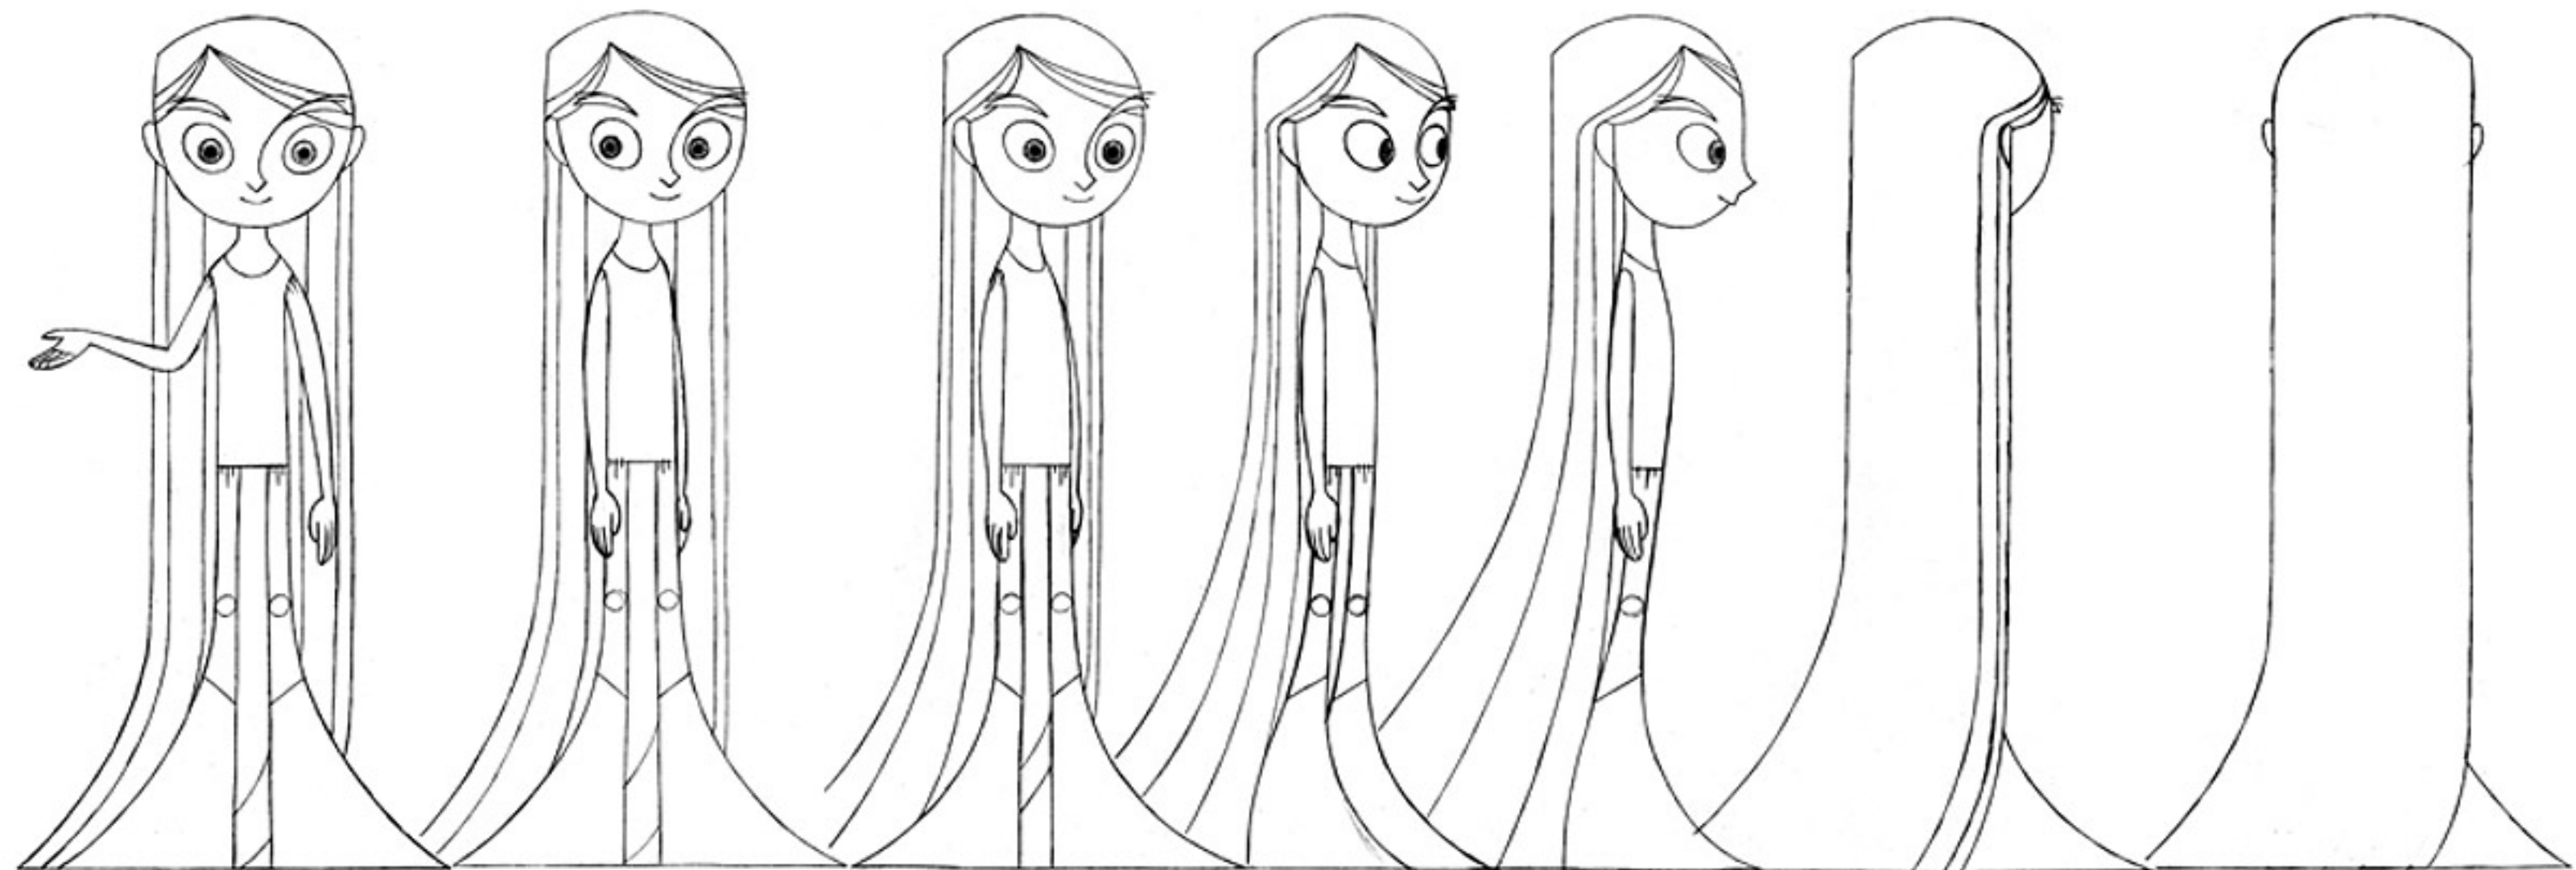

Brendan and the Secret of Kells

Model Sheet - Body Turnaround

Main Character - Aisling

Ref: CHA03_01

Character Design - Barry Reynolds