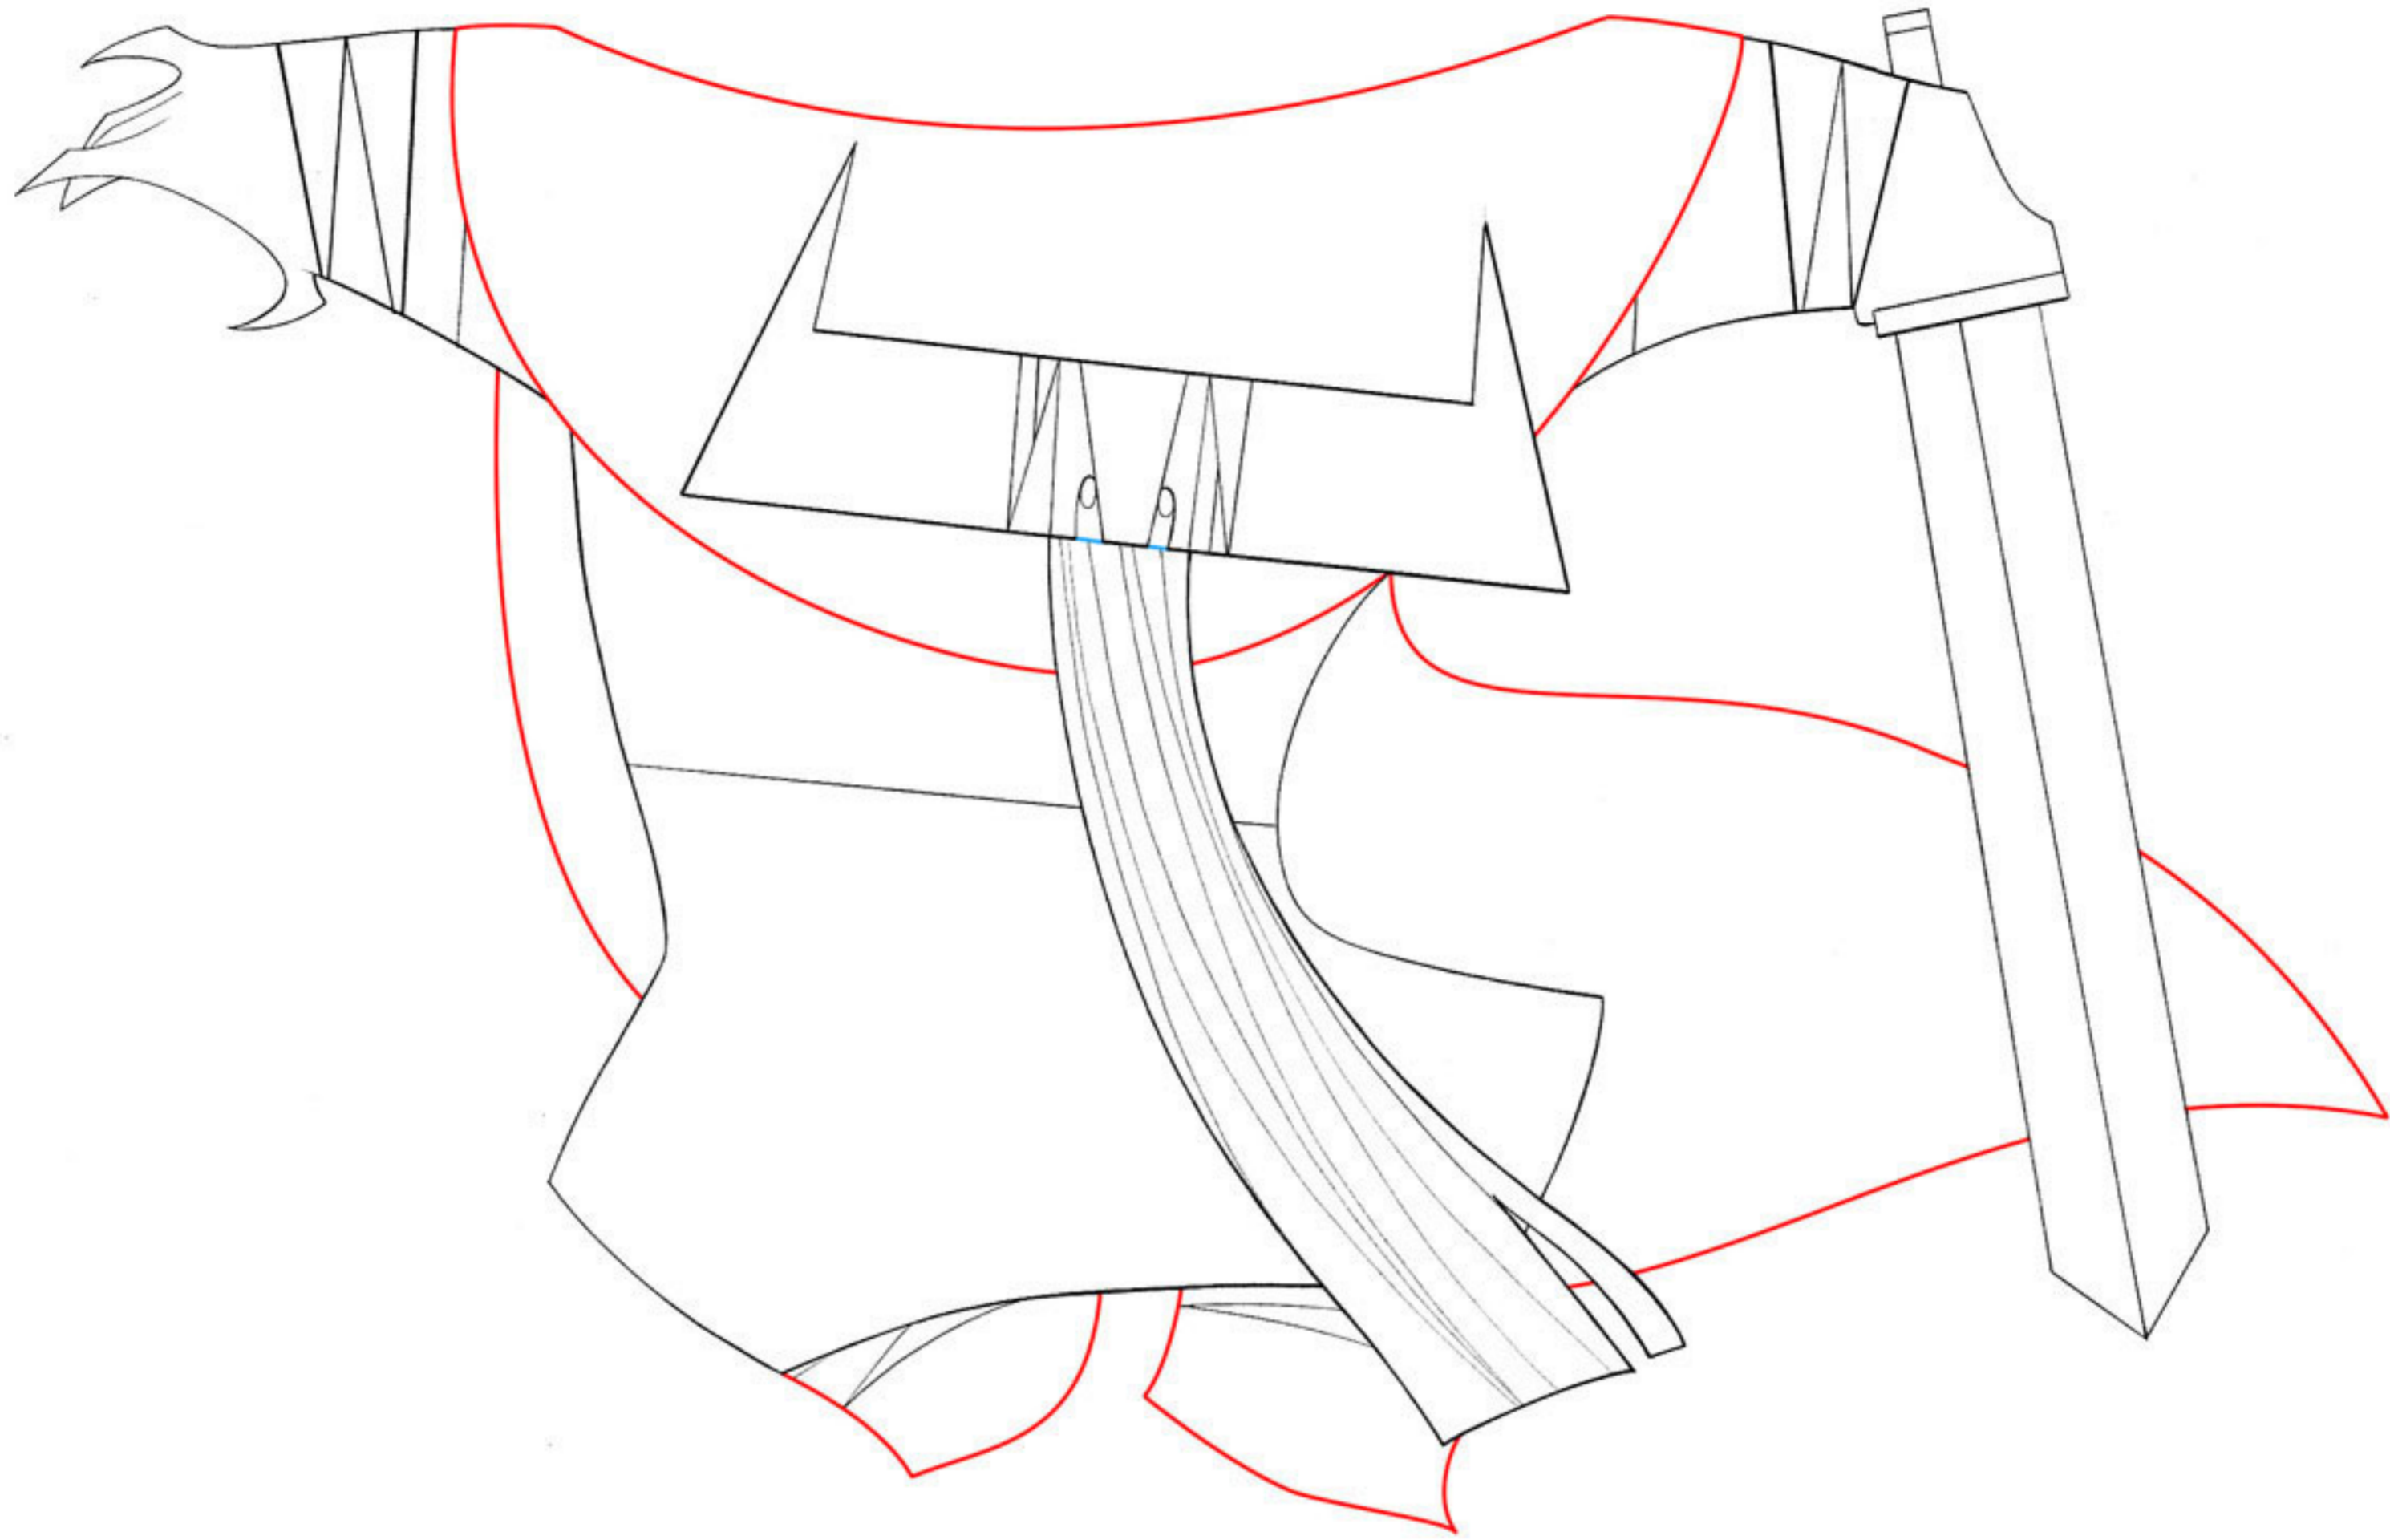

Brendan and the Secret of Kells

Model Sheet - Clean Up - Pose

Main Character - Chief Viking

Ref: CHA05_CU_05_02

Character Design - Jean Baptiste Vendamme / Clean-Up - Martin Fagan