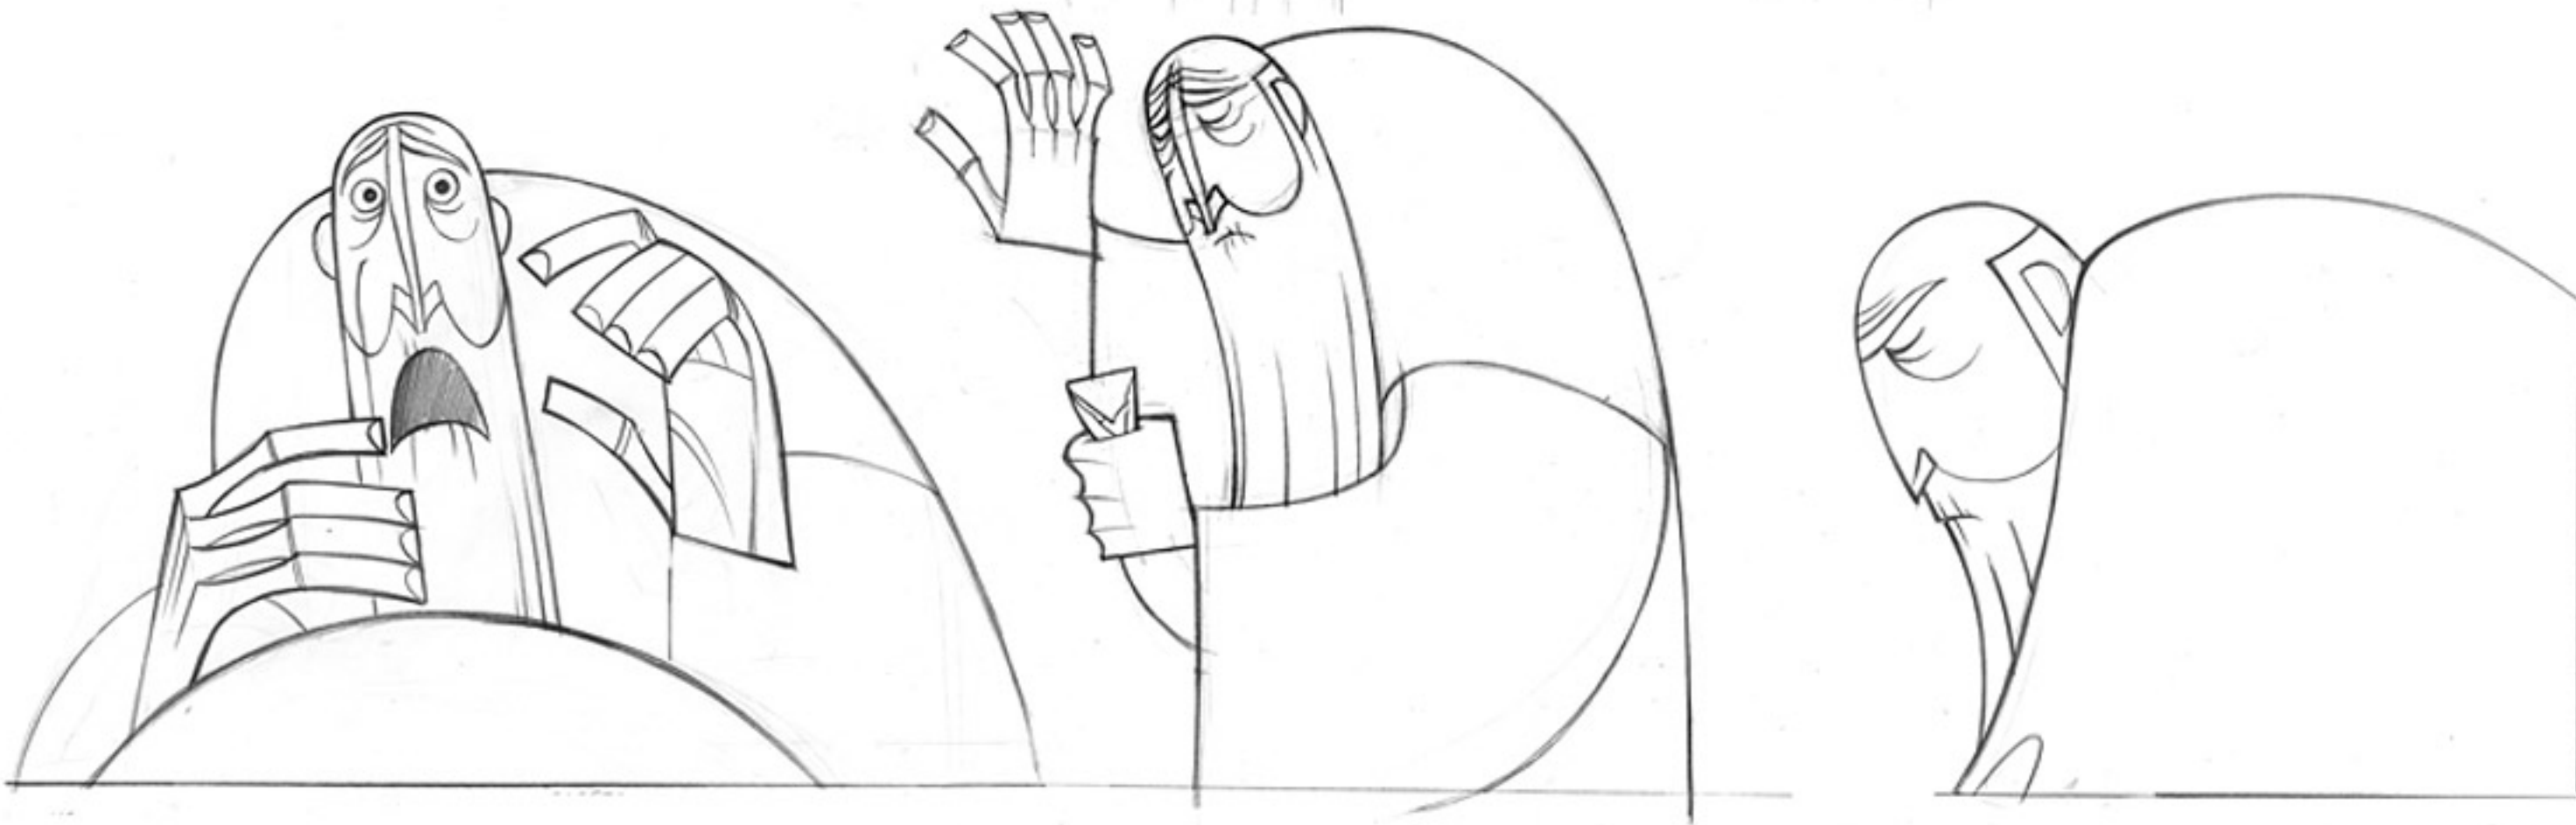

Character Design - Barry Reynolds

Brendan and the Secret of Kells

Model Sheet - Head Turn

Secondary Character- Abbot Old

Ref: SEC08_03

Character Design - Barry Reynolds

Brendan and the Secret of Kells

Secondary Character- Abbot Old