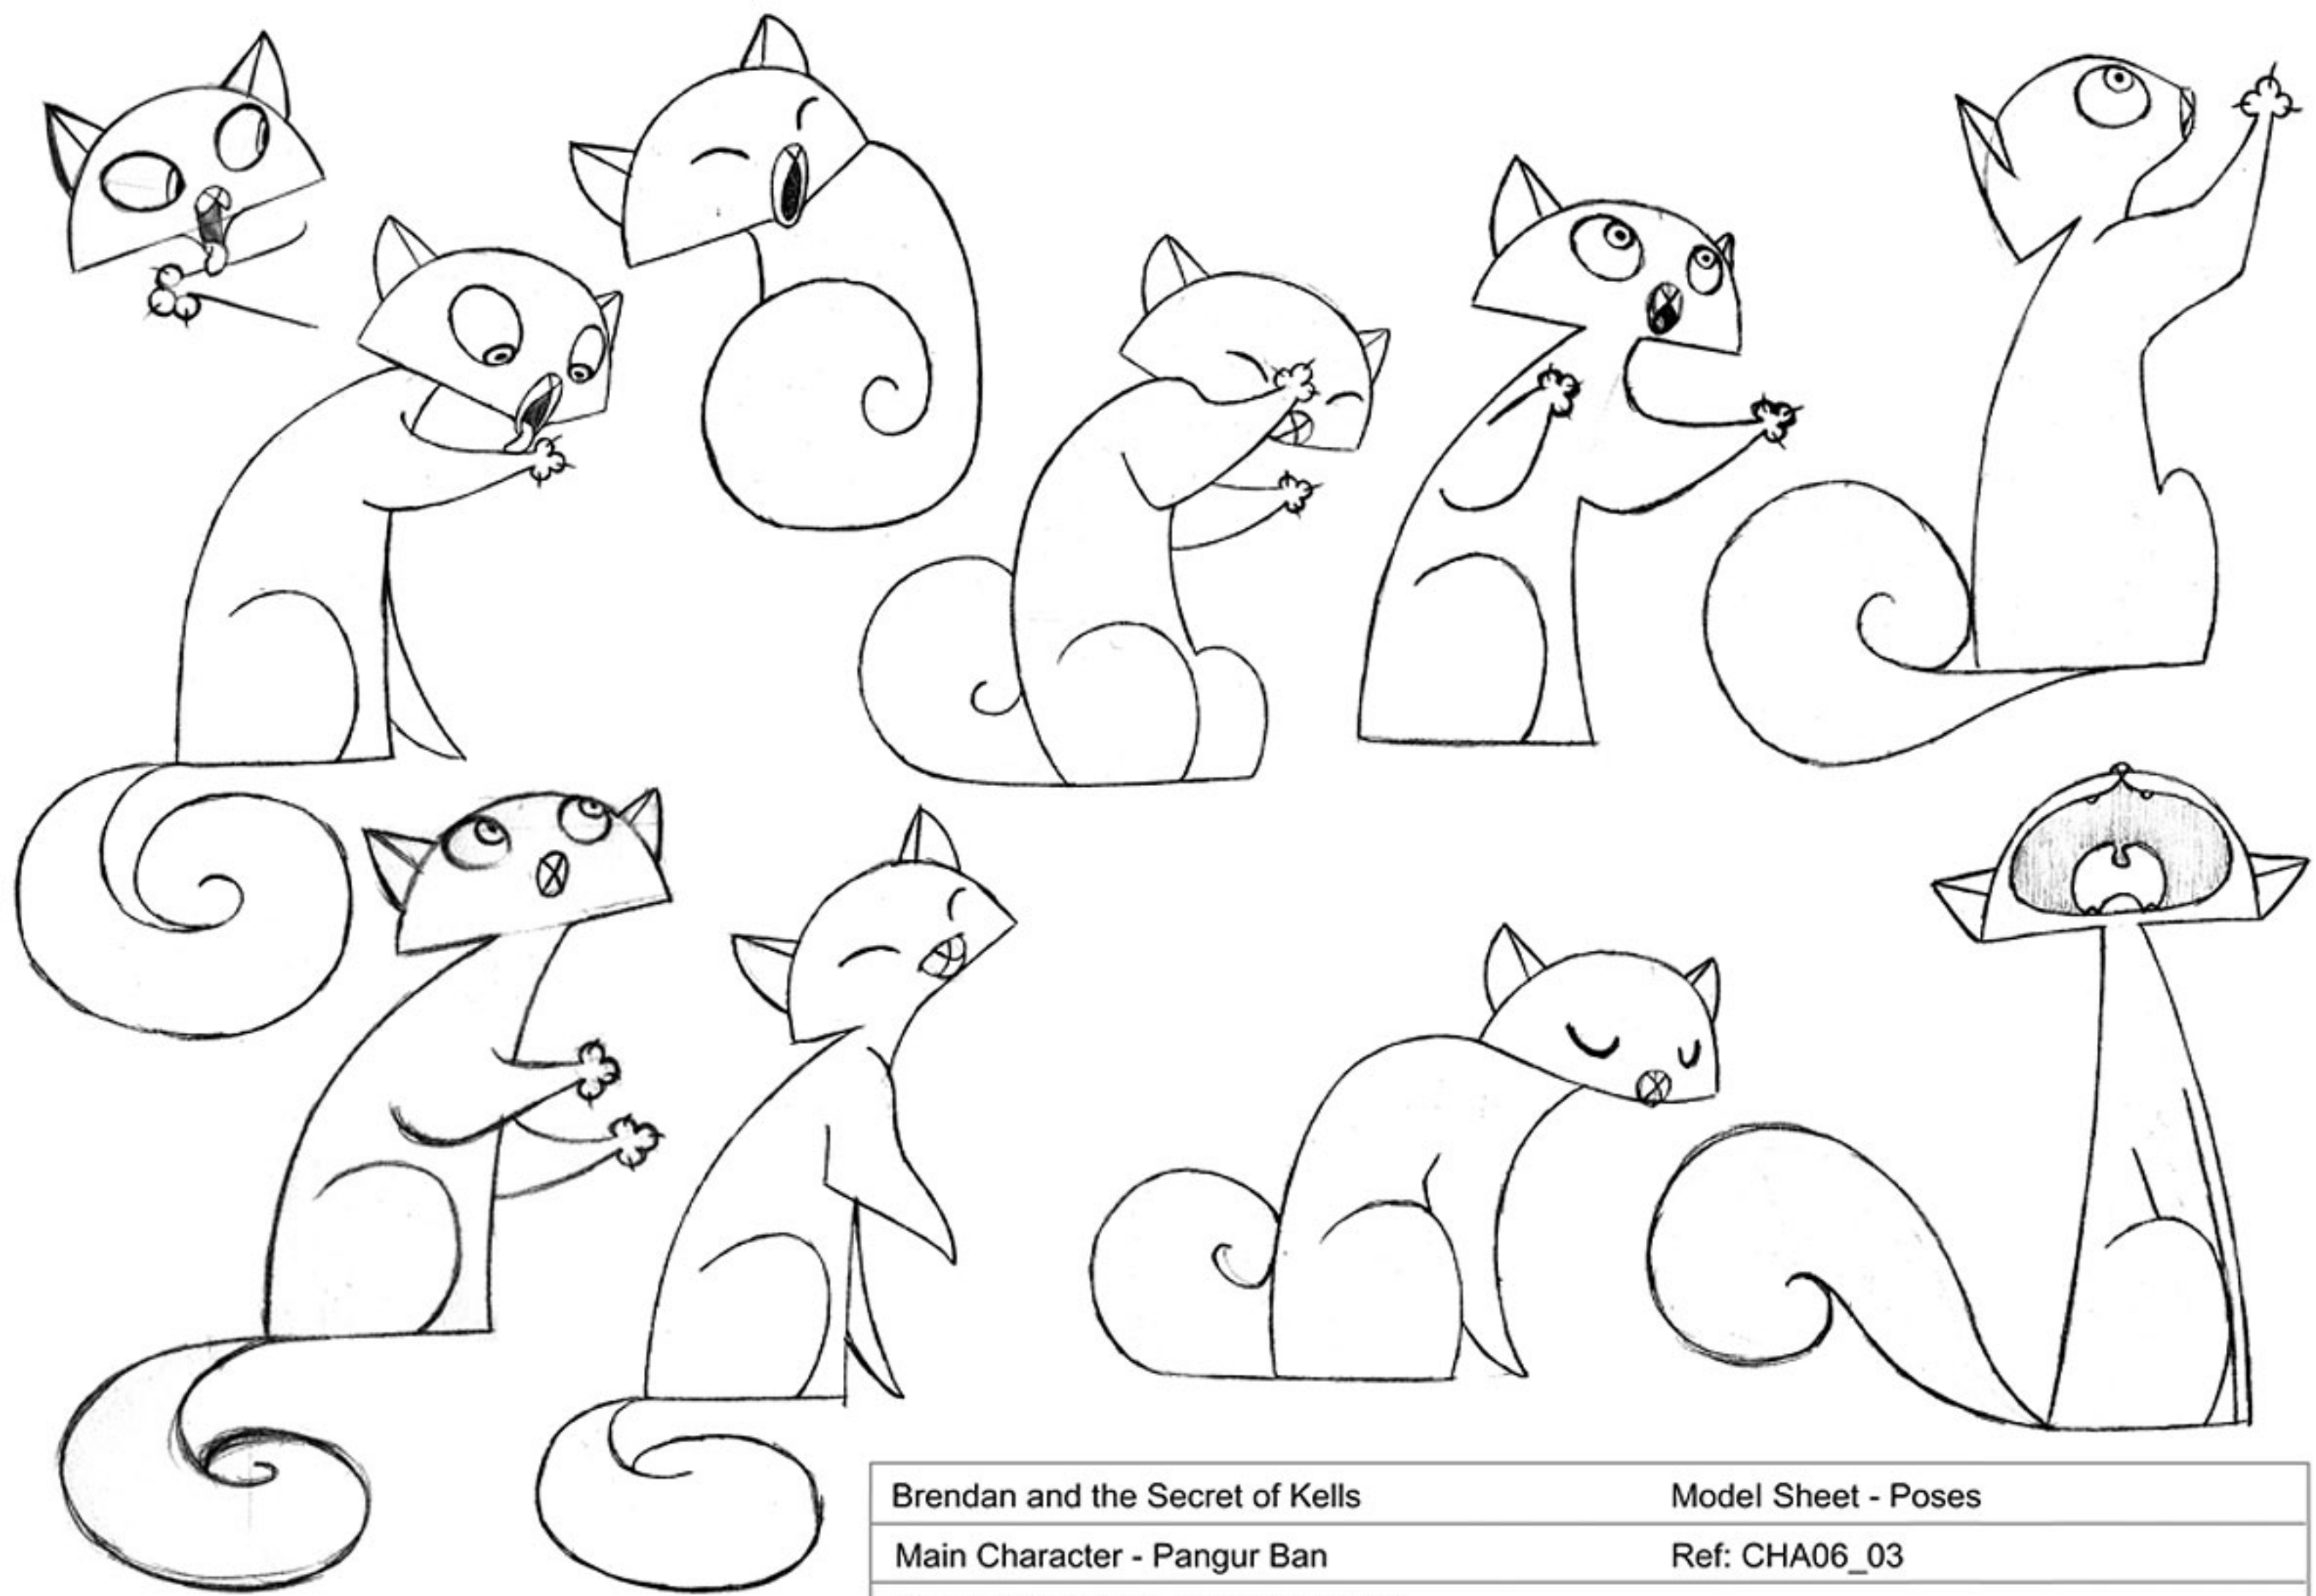

Brendan and the Secret of Kells

Model Sheet - Poses

Main Character - Pangur Ban

Ref: CHA06_03

Character Design - Barry Reynolds