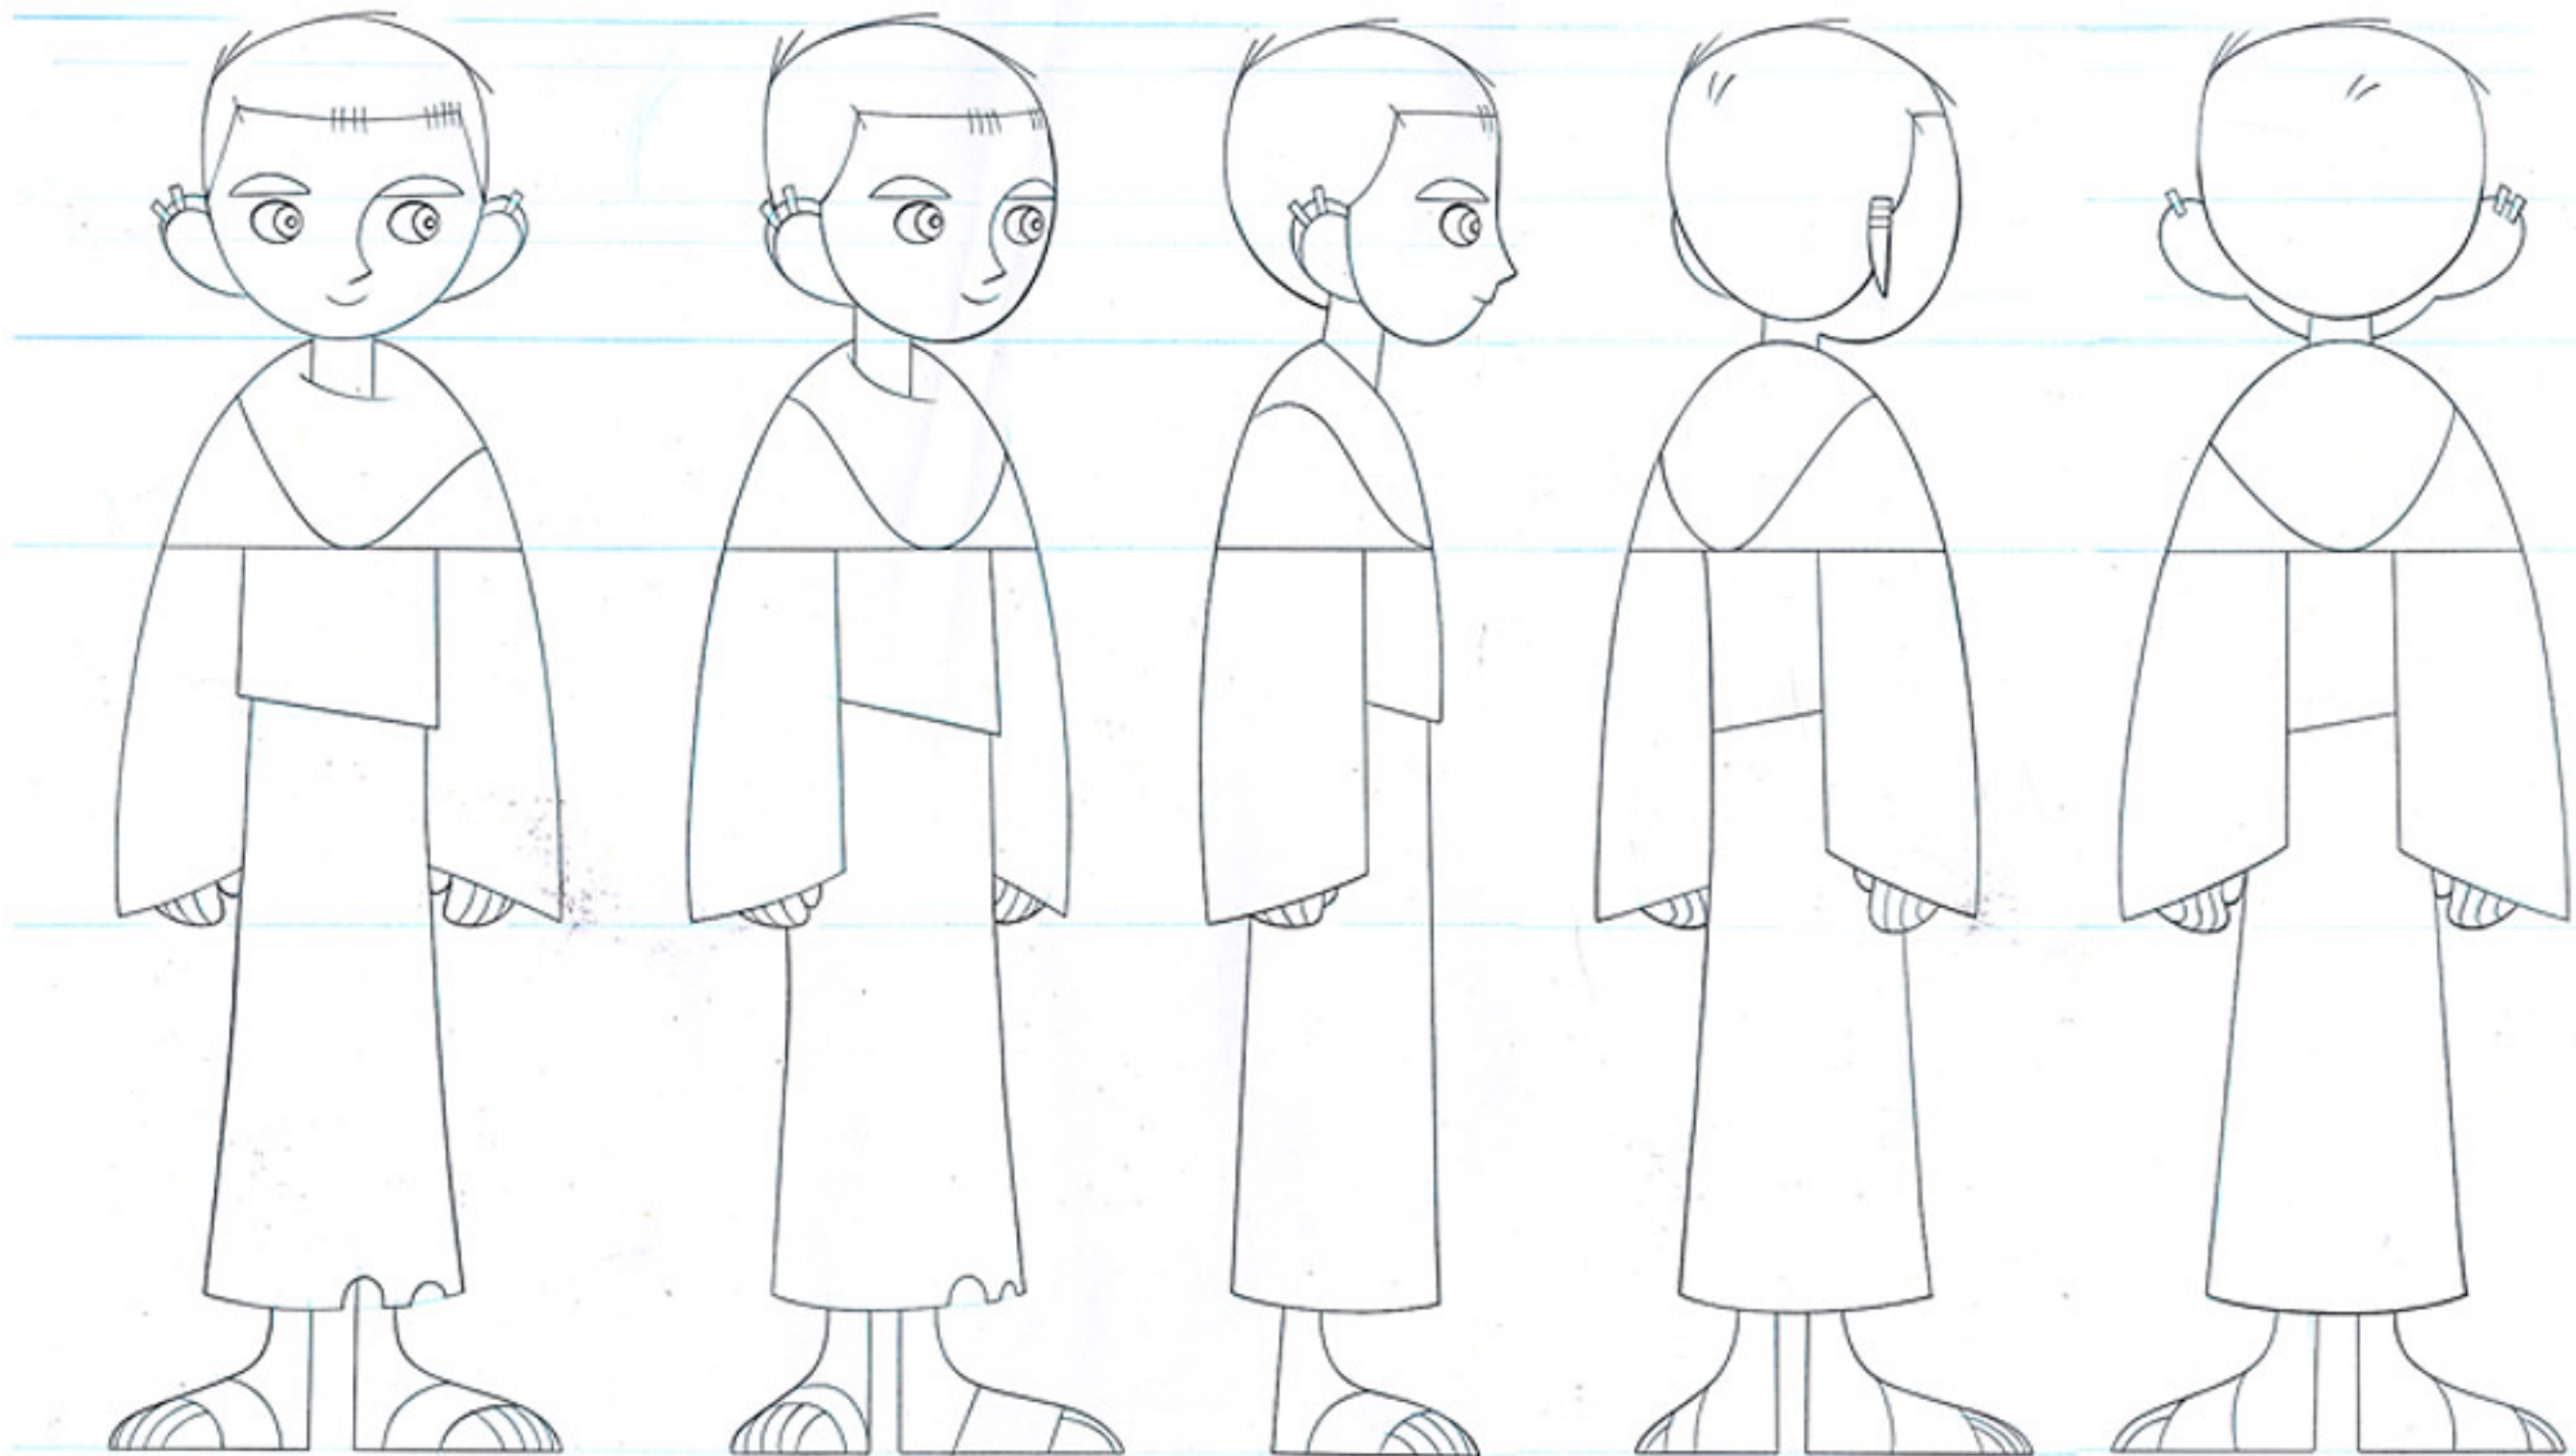

Brendan and the Secret of Kells

Model Sheet - Clean Up - Turnaround

Main Character - Brendan

Ref:CHA01_CU_01

Character Design - Barry Reynolds