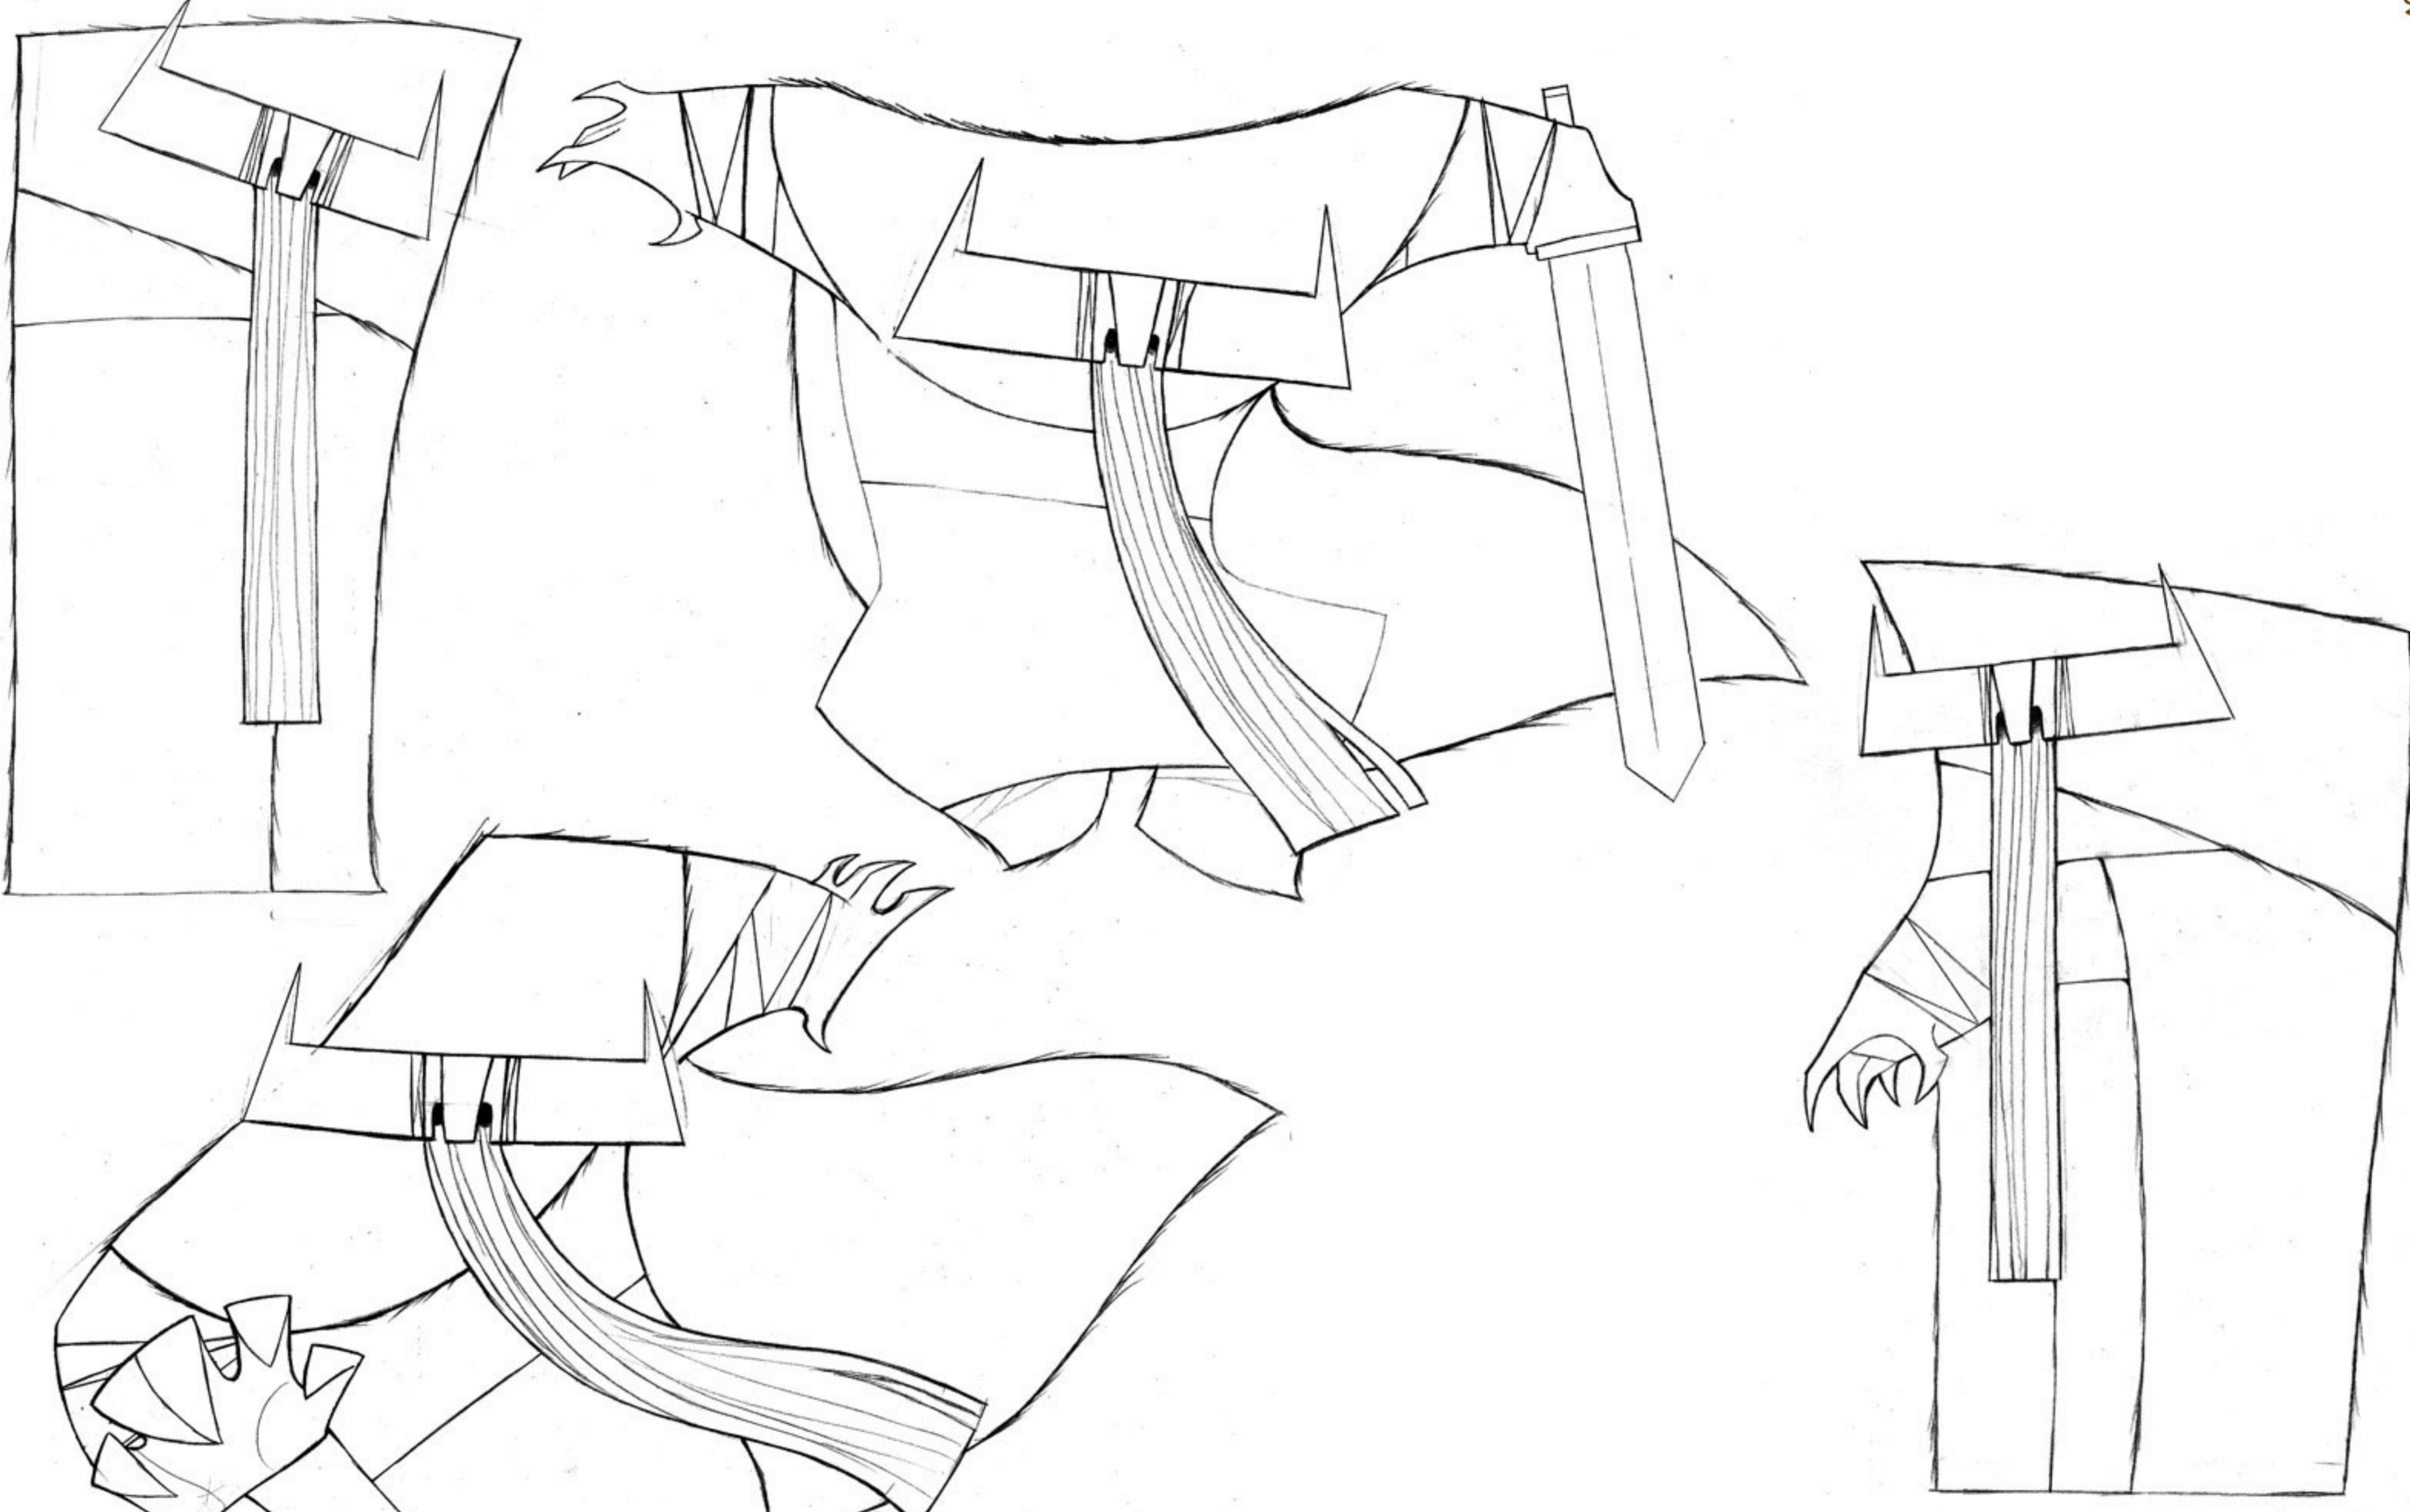

* this line

Brendan and the Secret of Kells	Model Sheet - Poses
Main Character - Chief Viking	Ref: CHA05_05_01
Character Design - Jean Baptiste Vendamme