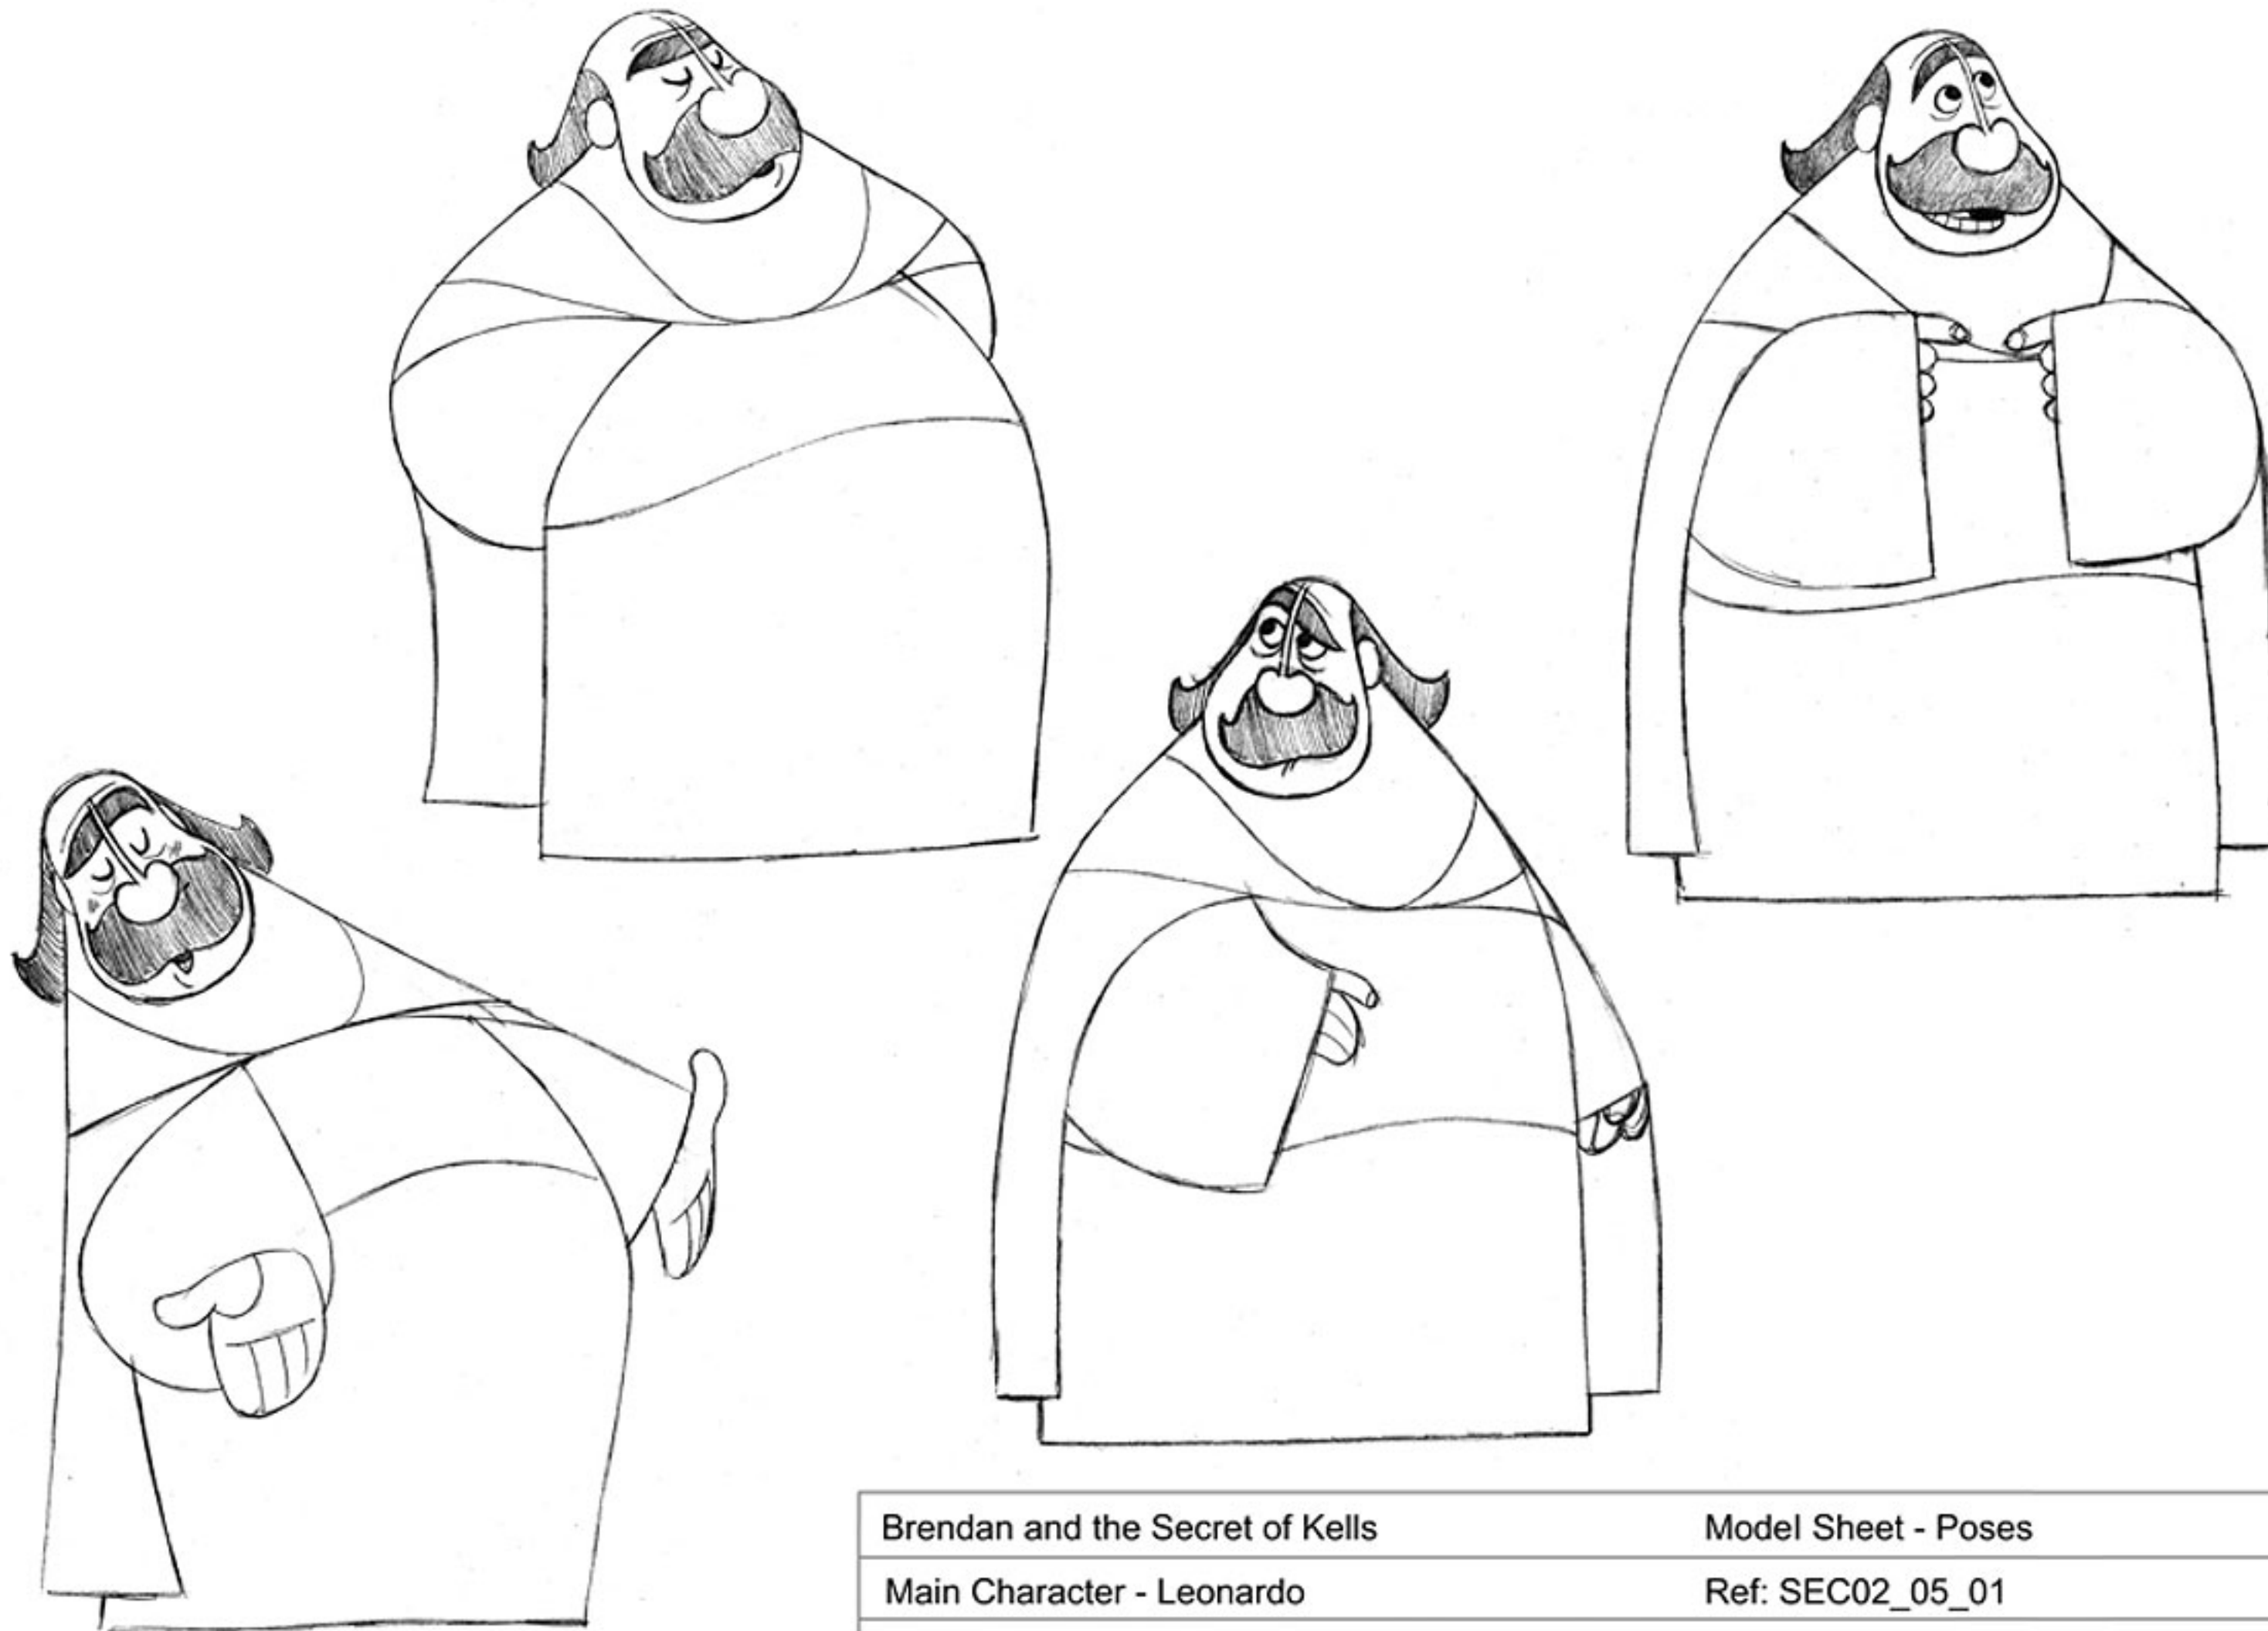

Brendan and the Secret of Kells

Model Sheet - Poses

Main Character - Leonardo

Ref: SEC02_05_01

Character Design - Barry Reynolds