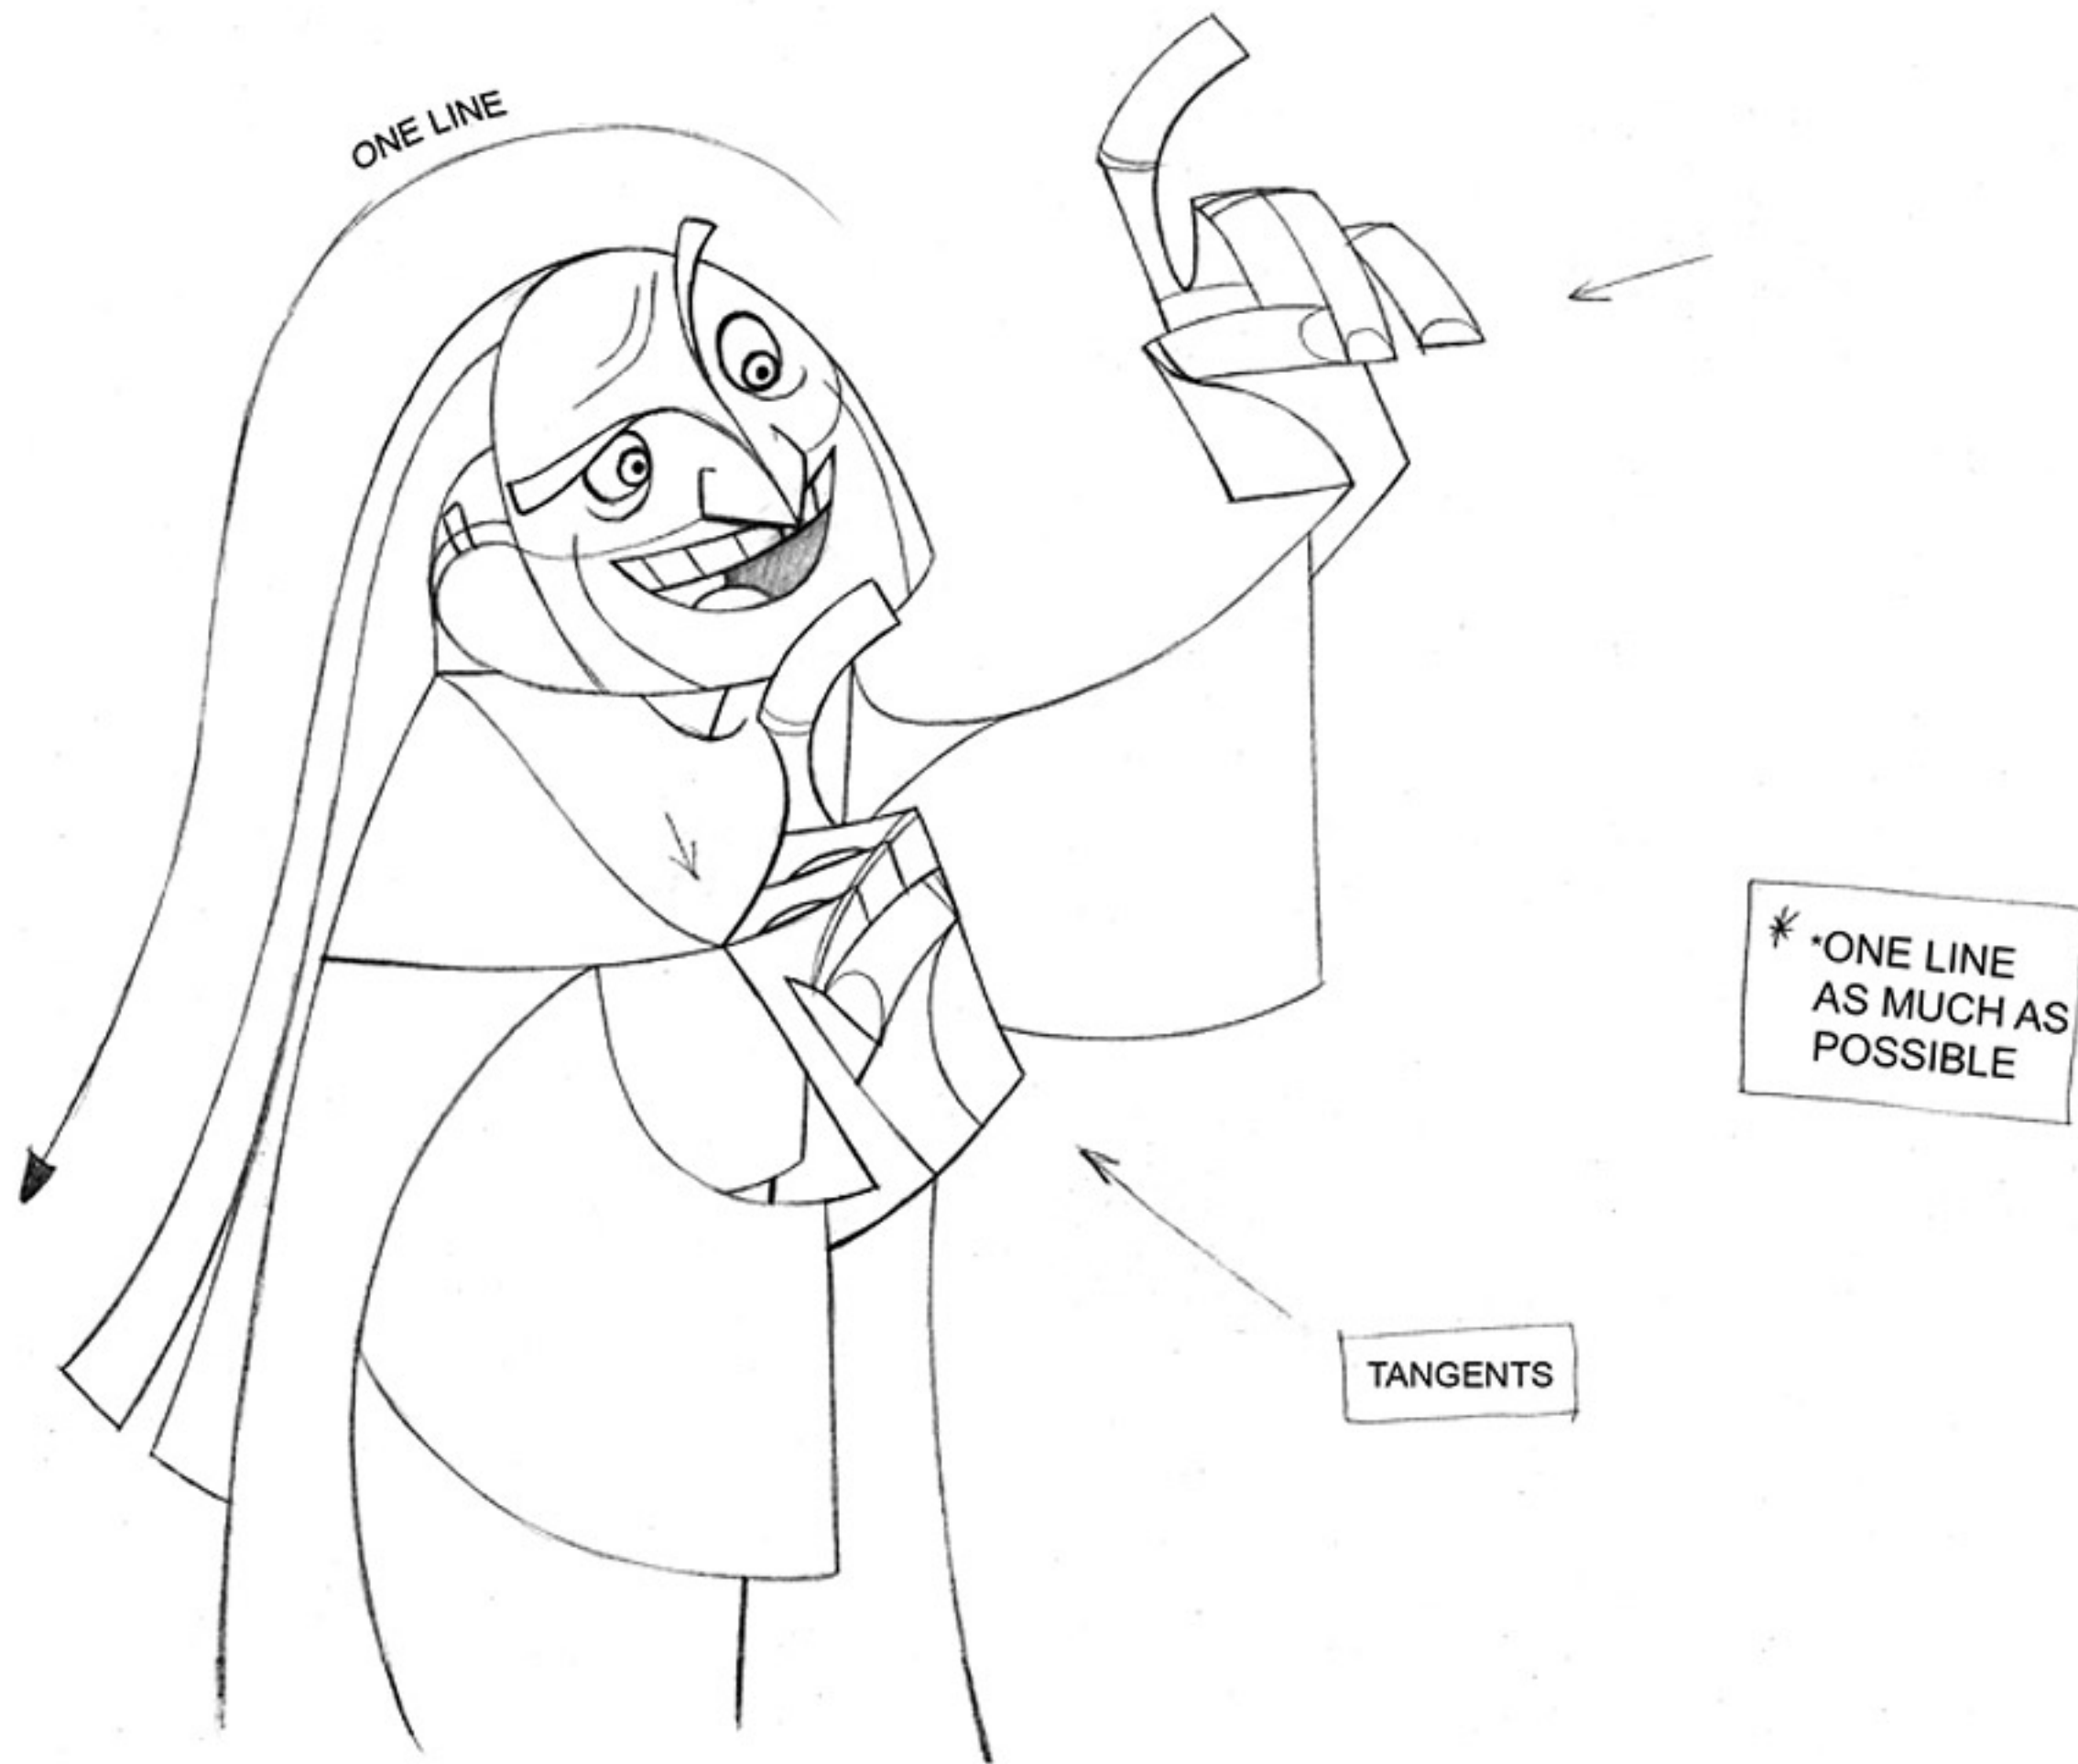

Brendan and the Secret of Kells

Model Sheet - Drawing Notes

Main Character - Aidan

Ref: CHA02_11_09

Character Design - Barry Reynolds