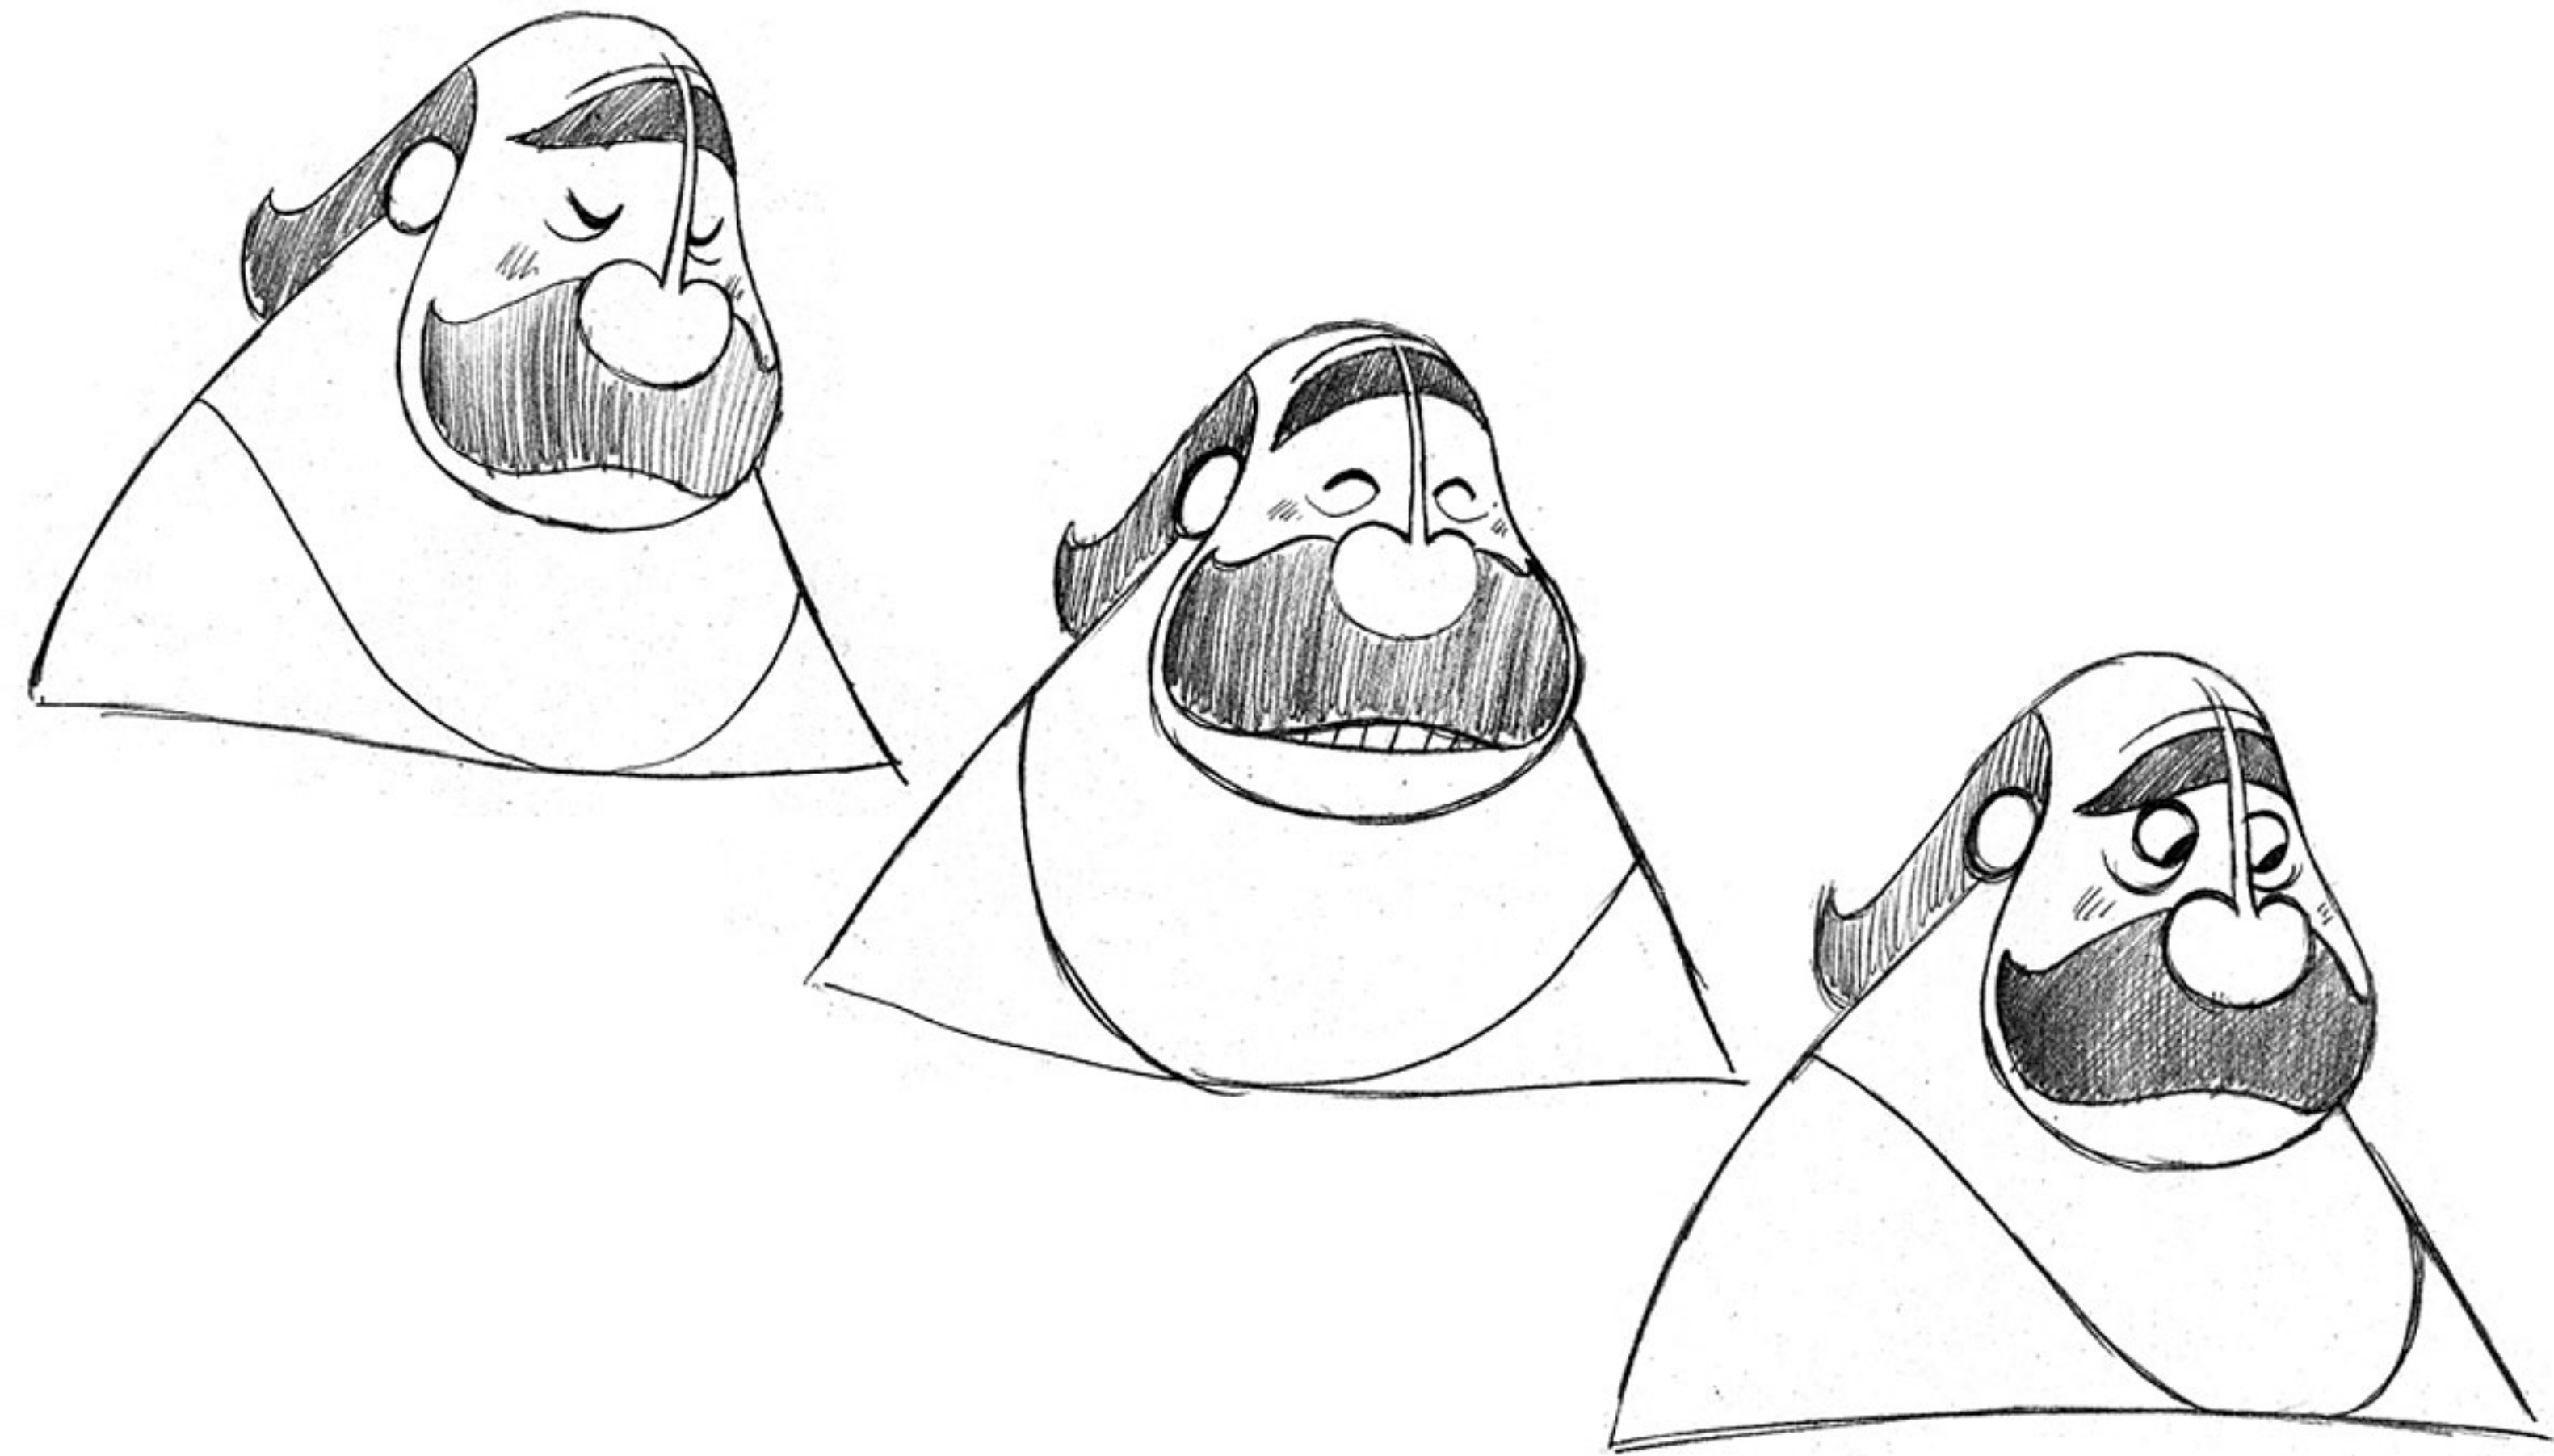

Brendan and the Secret of Kells

Model Sheet - Expressions

Main Character - Leonardo

Ref: SEC02_06_02

Character Design - Barry Reynolds