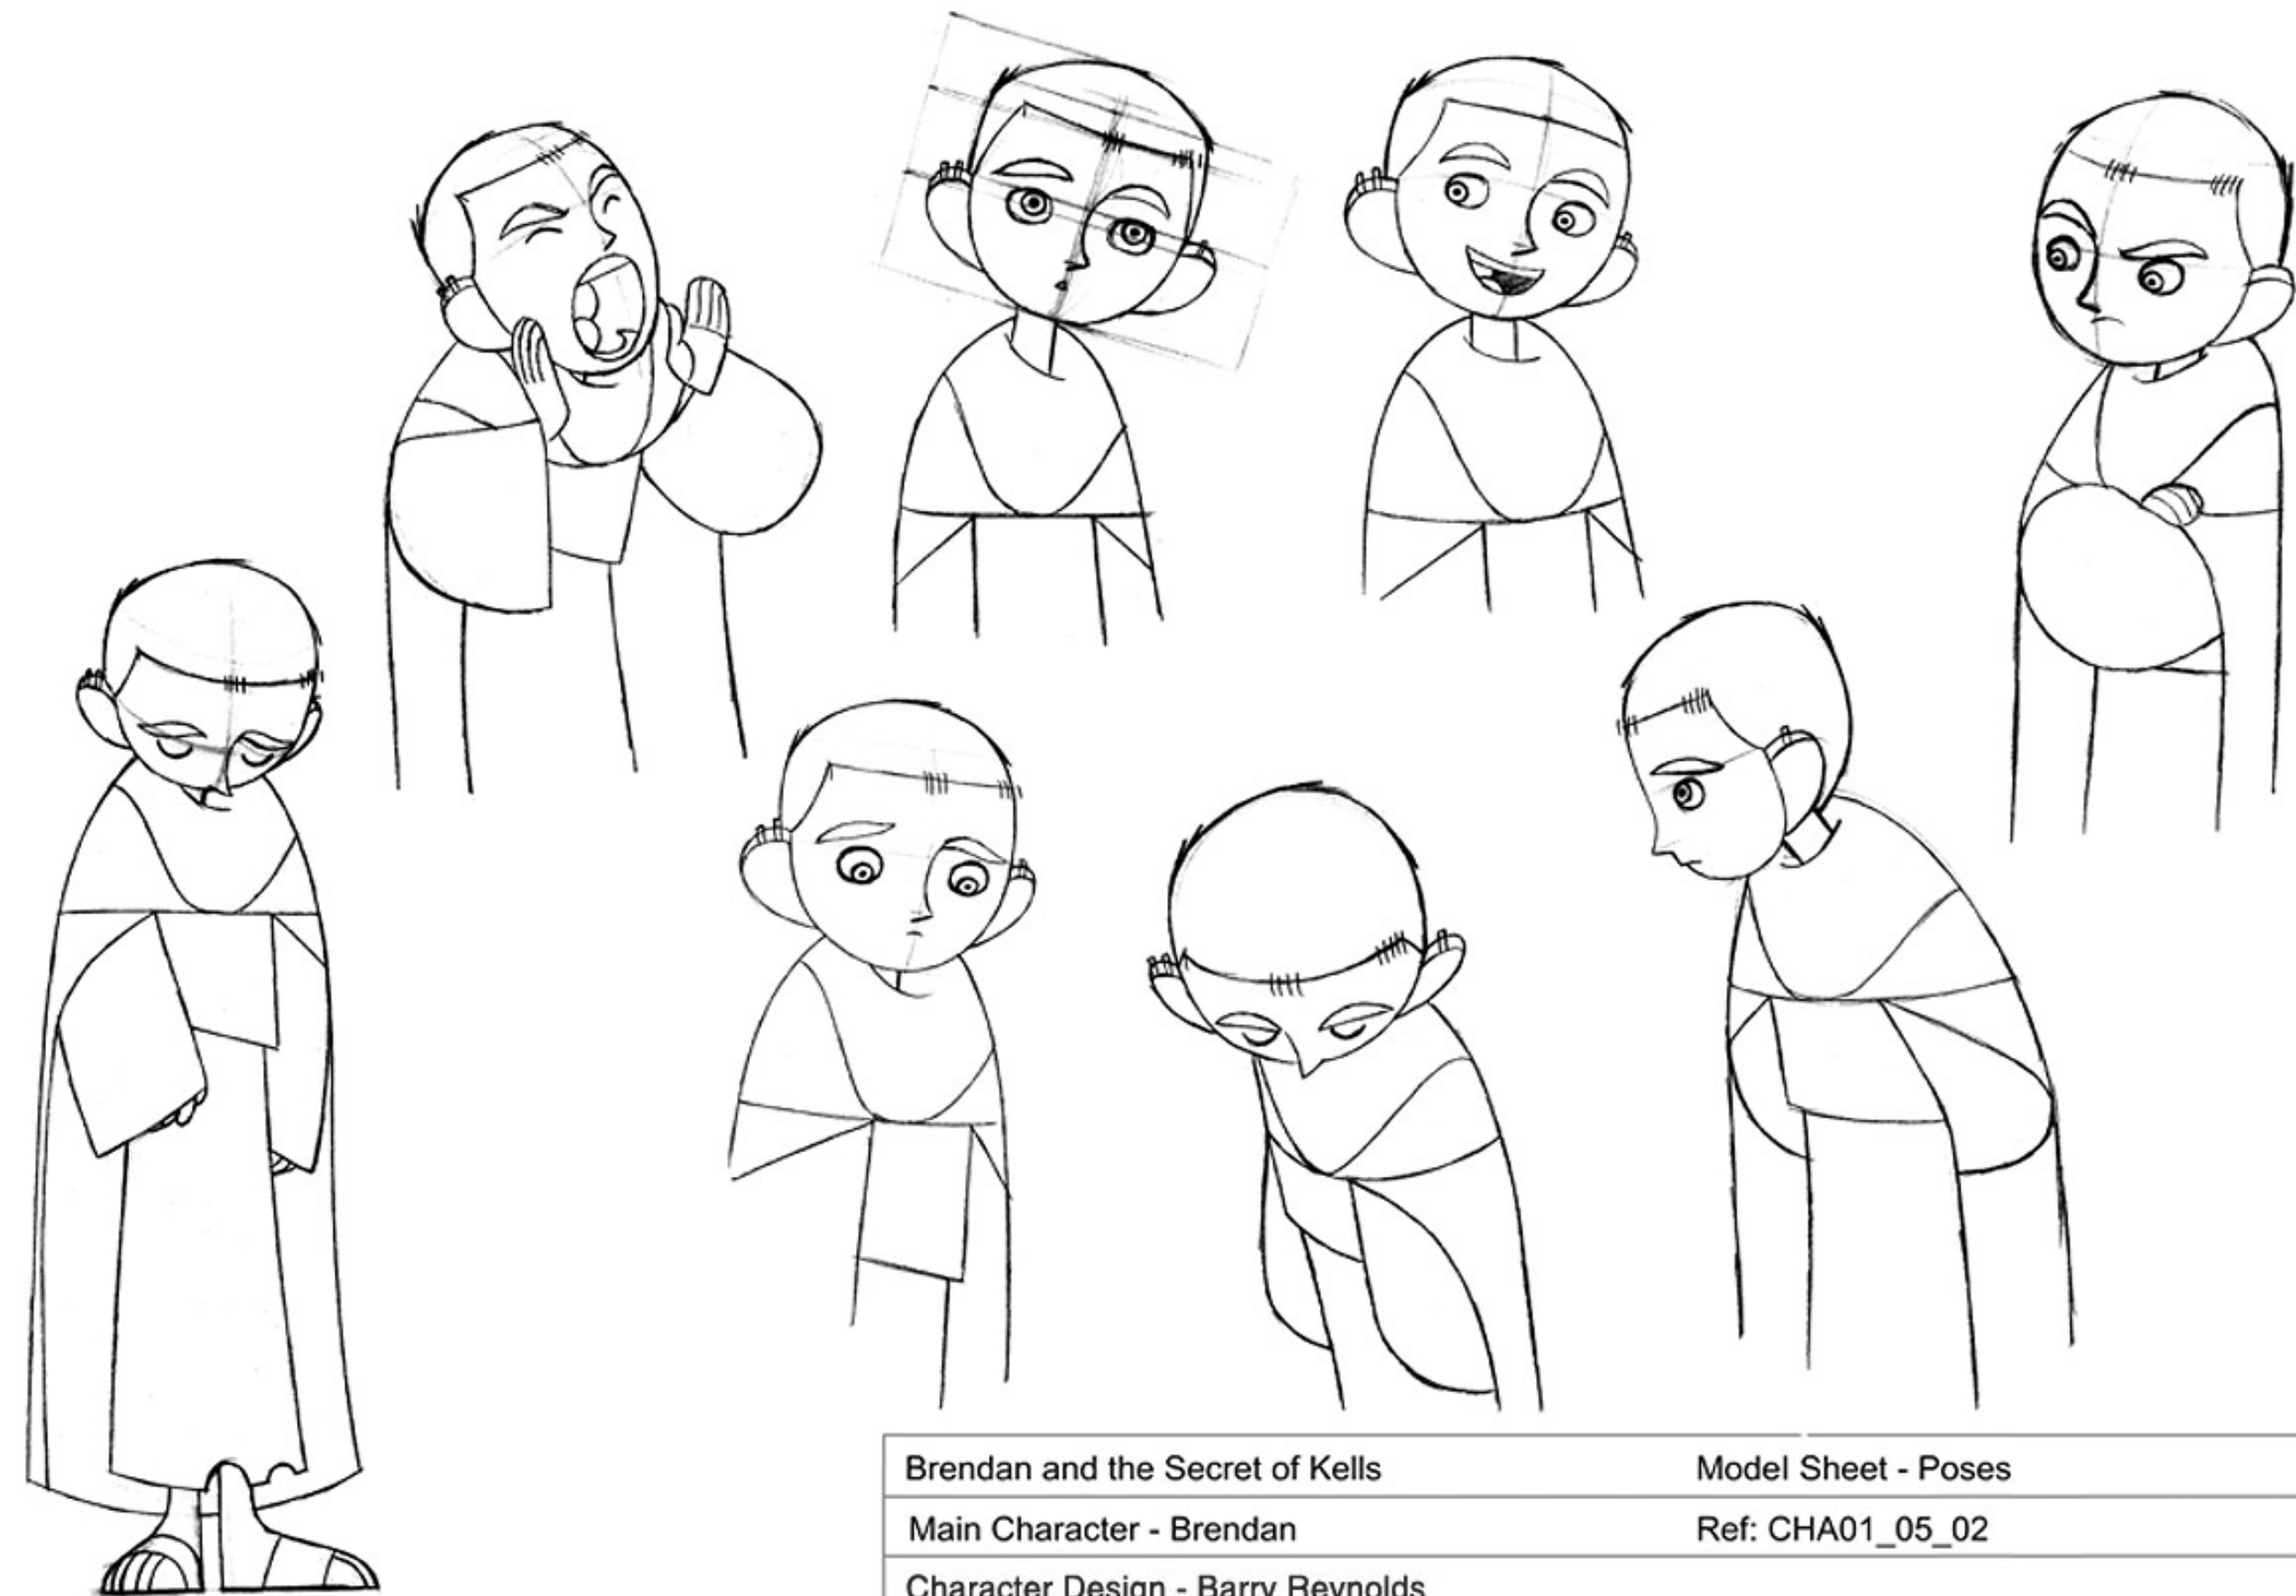

Brendan and the Secret of Kells

Model Sheet - Poses

Main Character - Brendan

Ref: CHA01_05_02

Character Design - Barry Reynolds