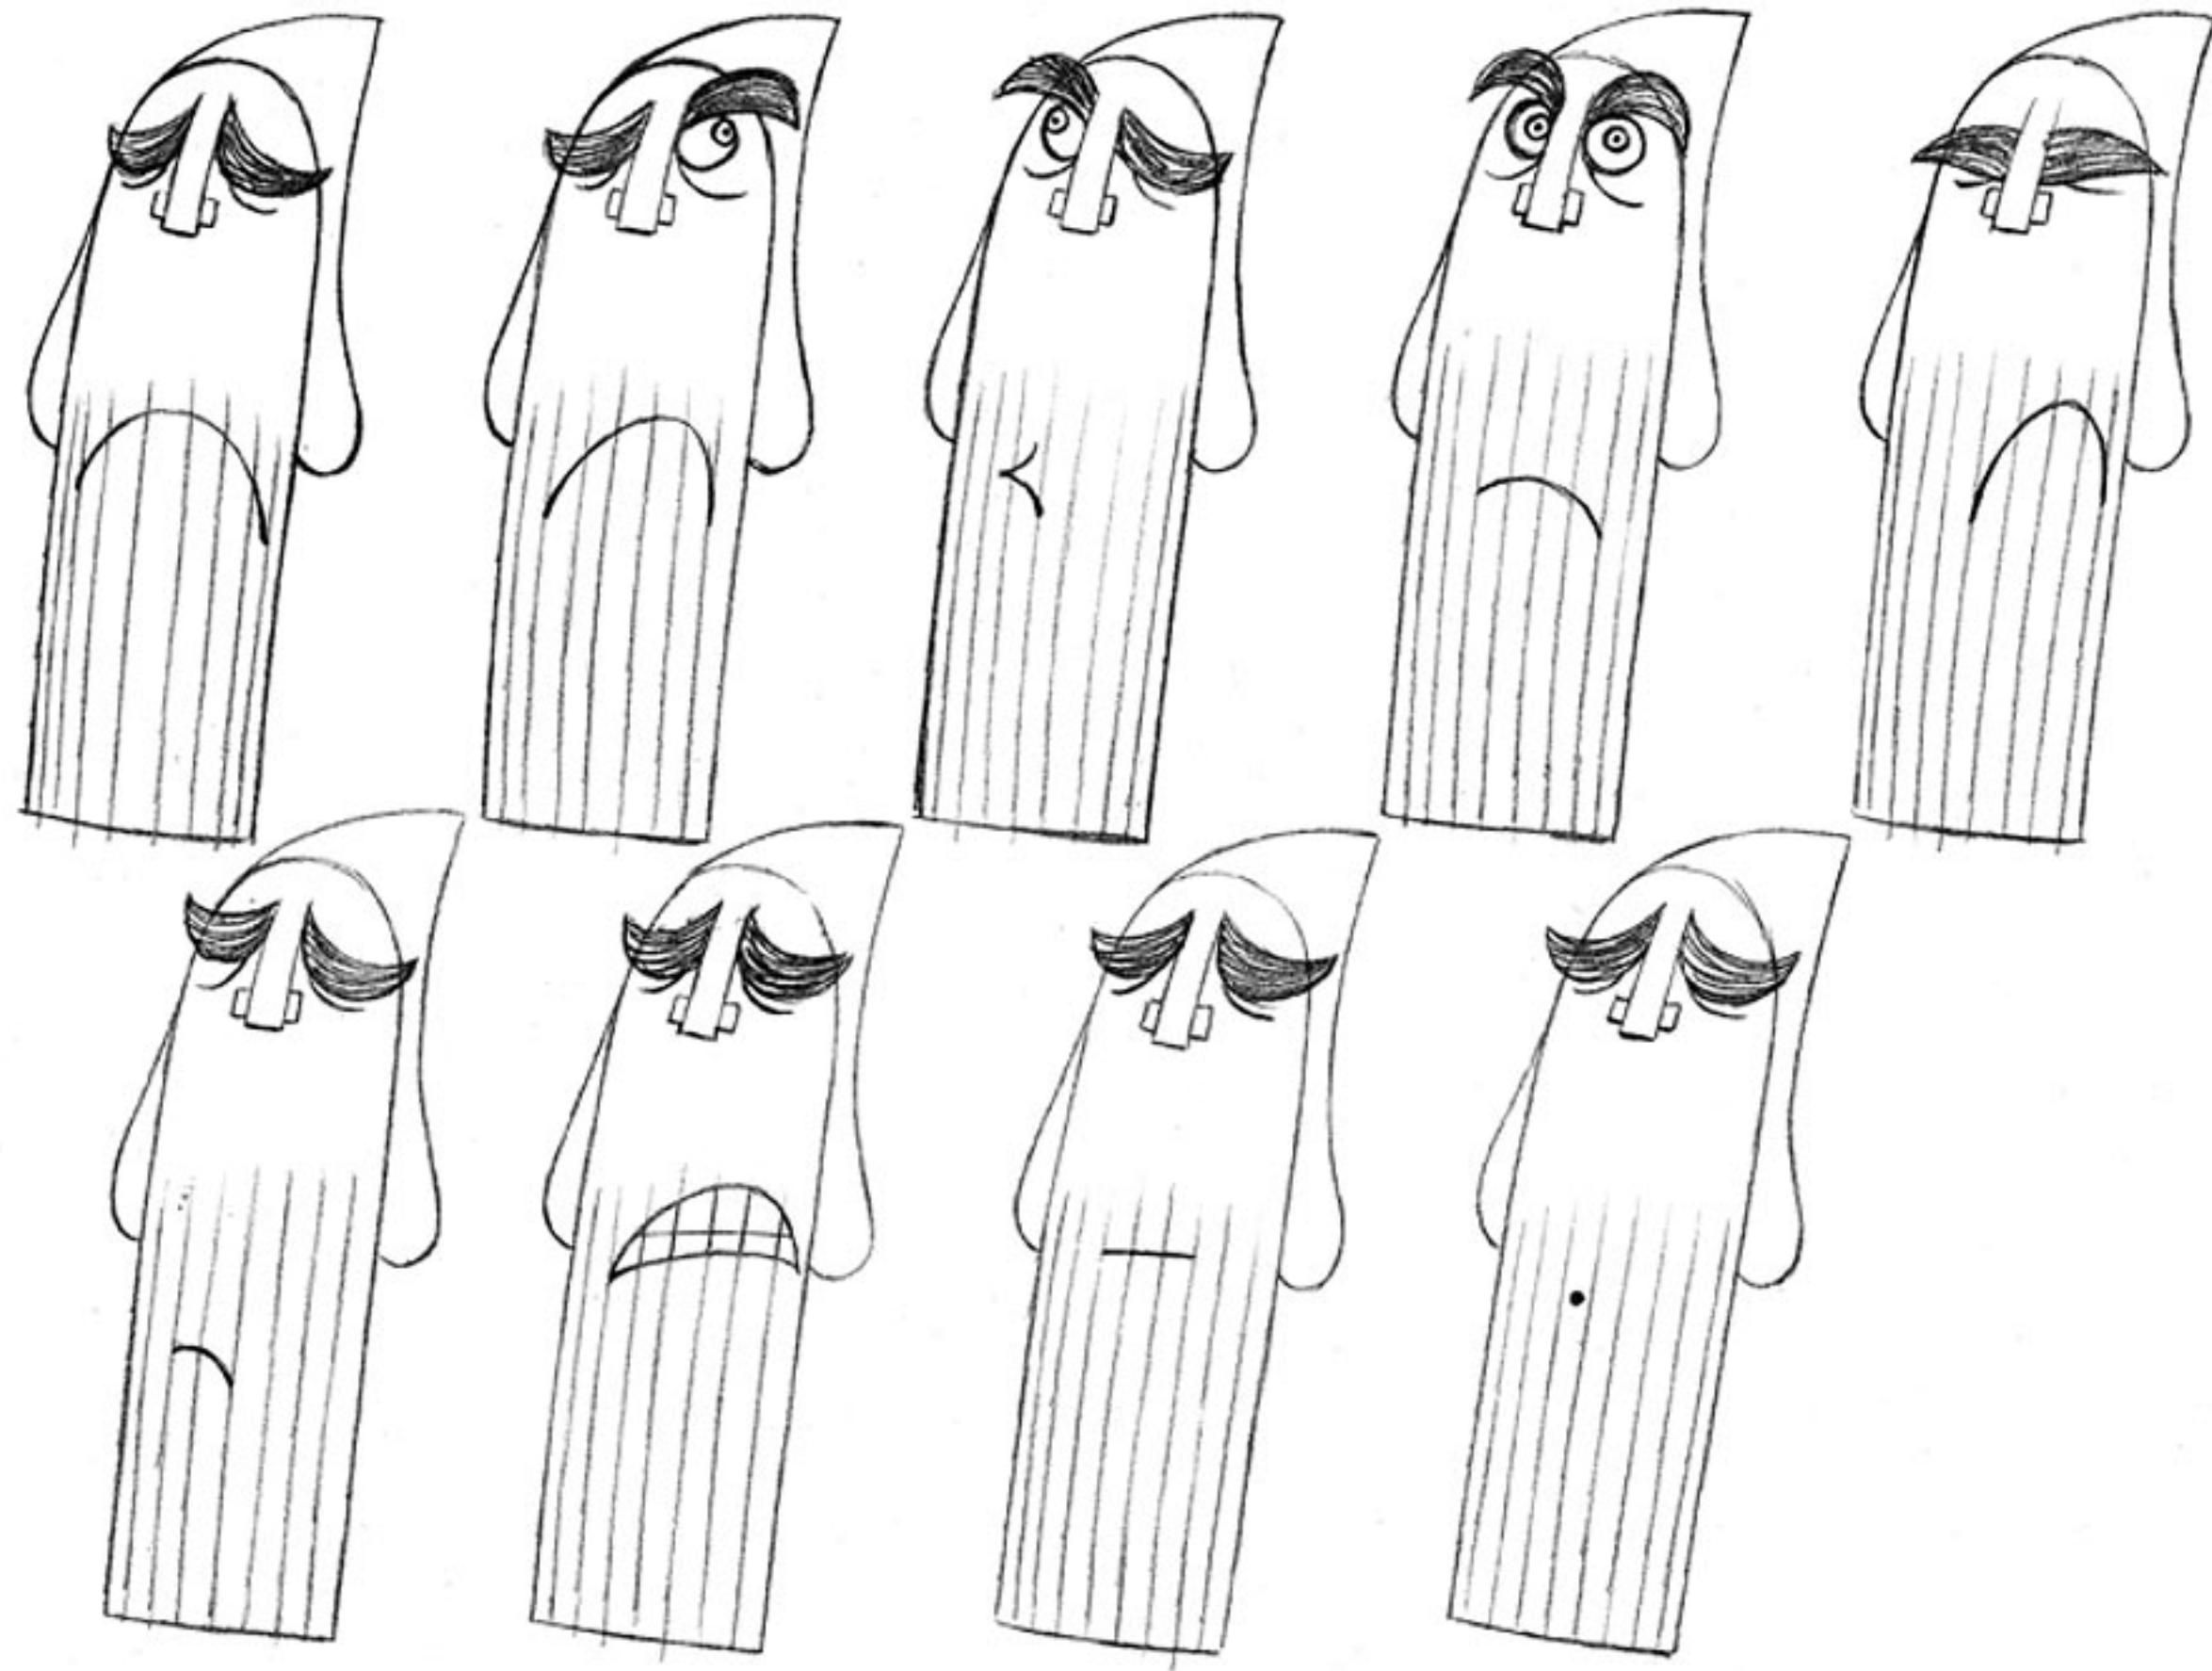

Character Design - Barry Reynolds

Brendan and the Secret of Kells

Model Sheet - Poses

Main Character - Sergei

Ref: SEC06_05_05

Character Design - Barry Reynolds

Brendan and the Secret of Kells

Model Sheet - Expressions