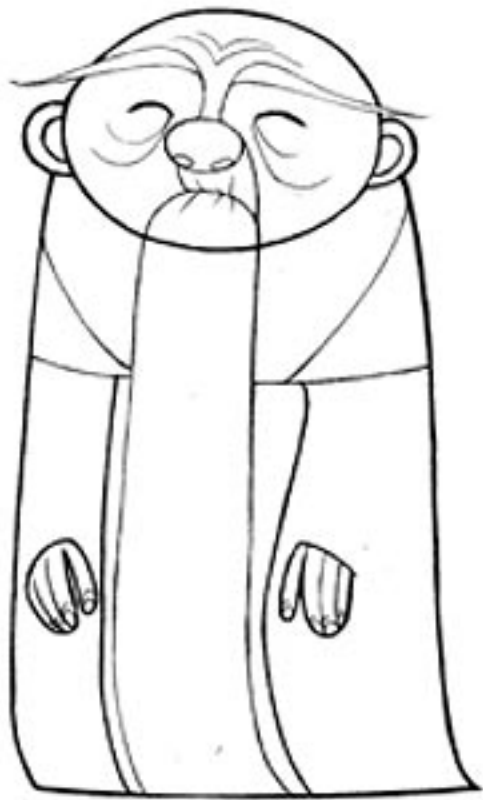

Main Character - Tang

Ref: SEC01_01

Character Design - Barry Reynolds

Brendan and the Secret of Kells

Model Sheet - Head turnaround

Main Character - Tang

Ref: SEC01_03

Character Design - Barry Reynolds