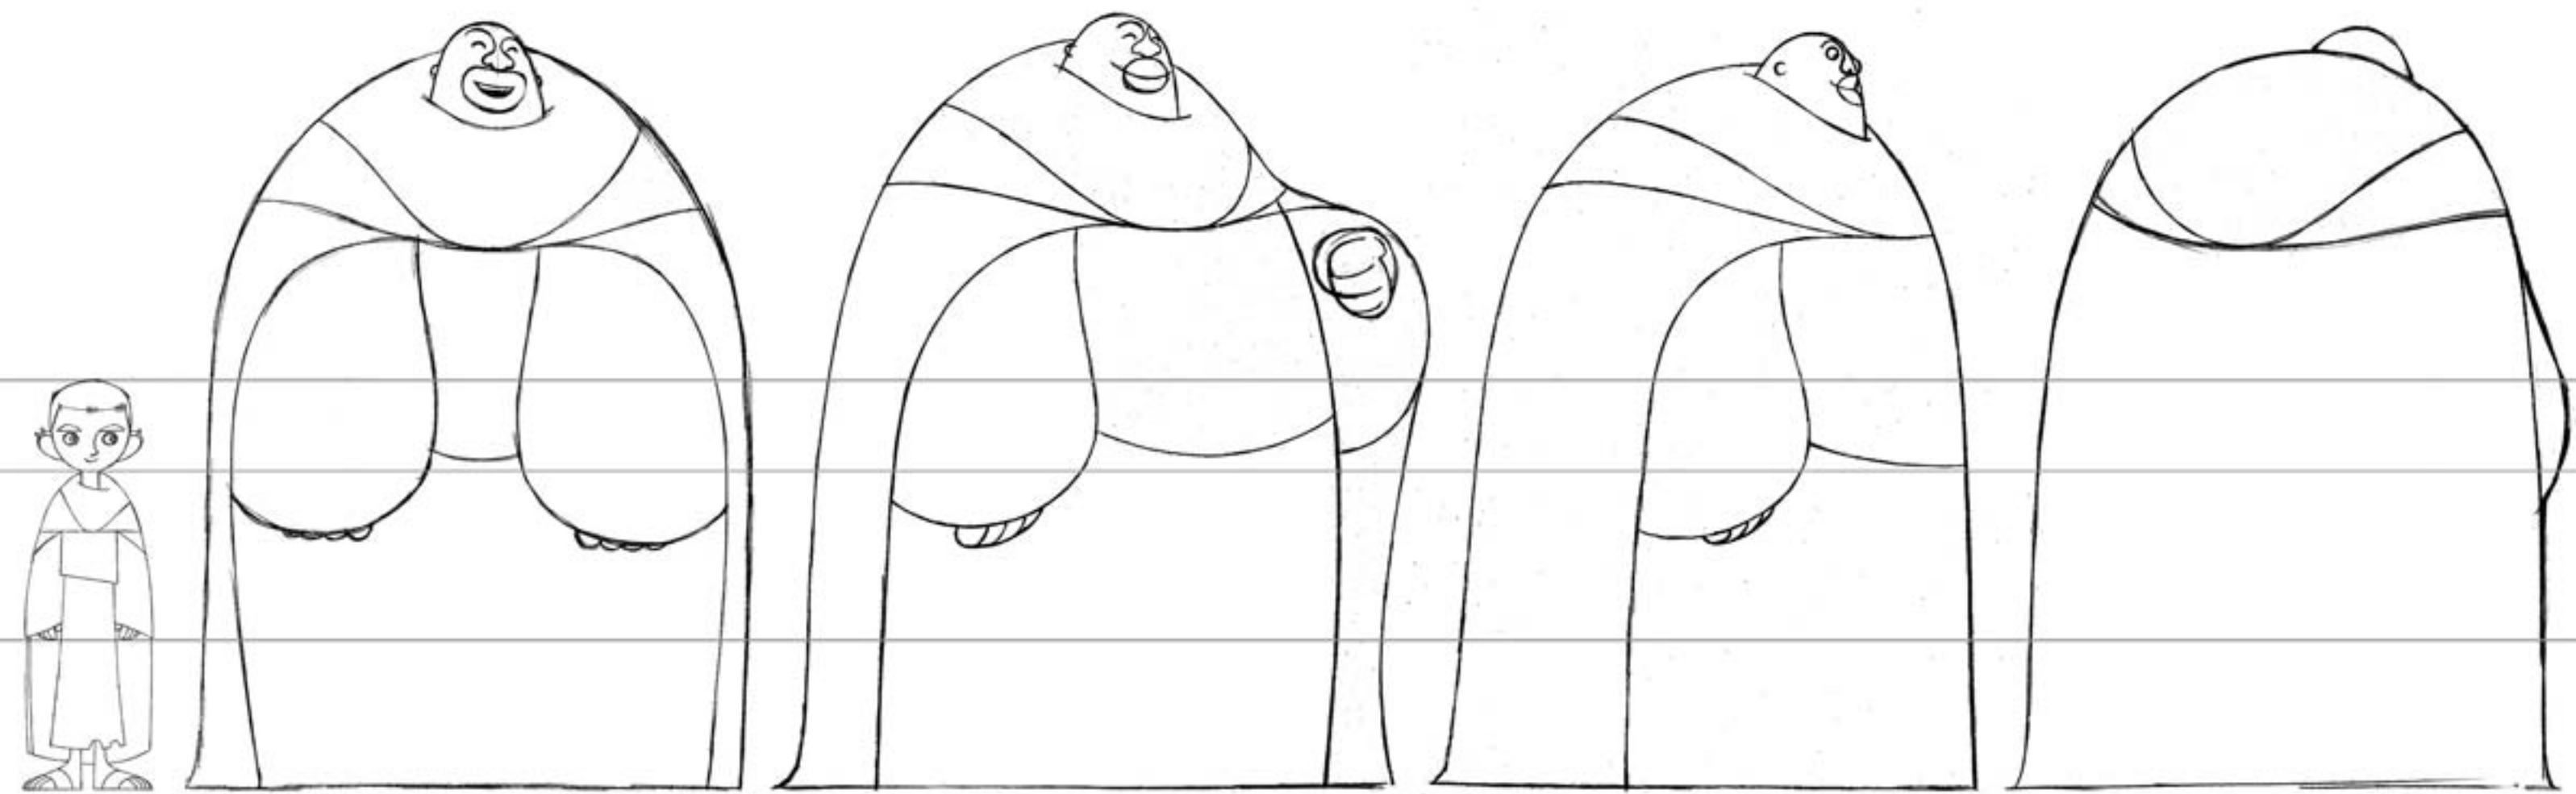

Ref: SEC02_08

Character Design - Barry Reynolds

Here goosey goosey

Brendan and the Secret of Kells

Model Sheet - Story Poses

Main Character - Leonardo

Ref: SEC02_10

Character Design - Barry Reynolds