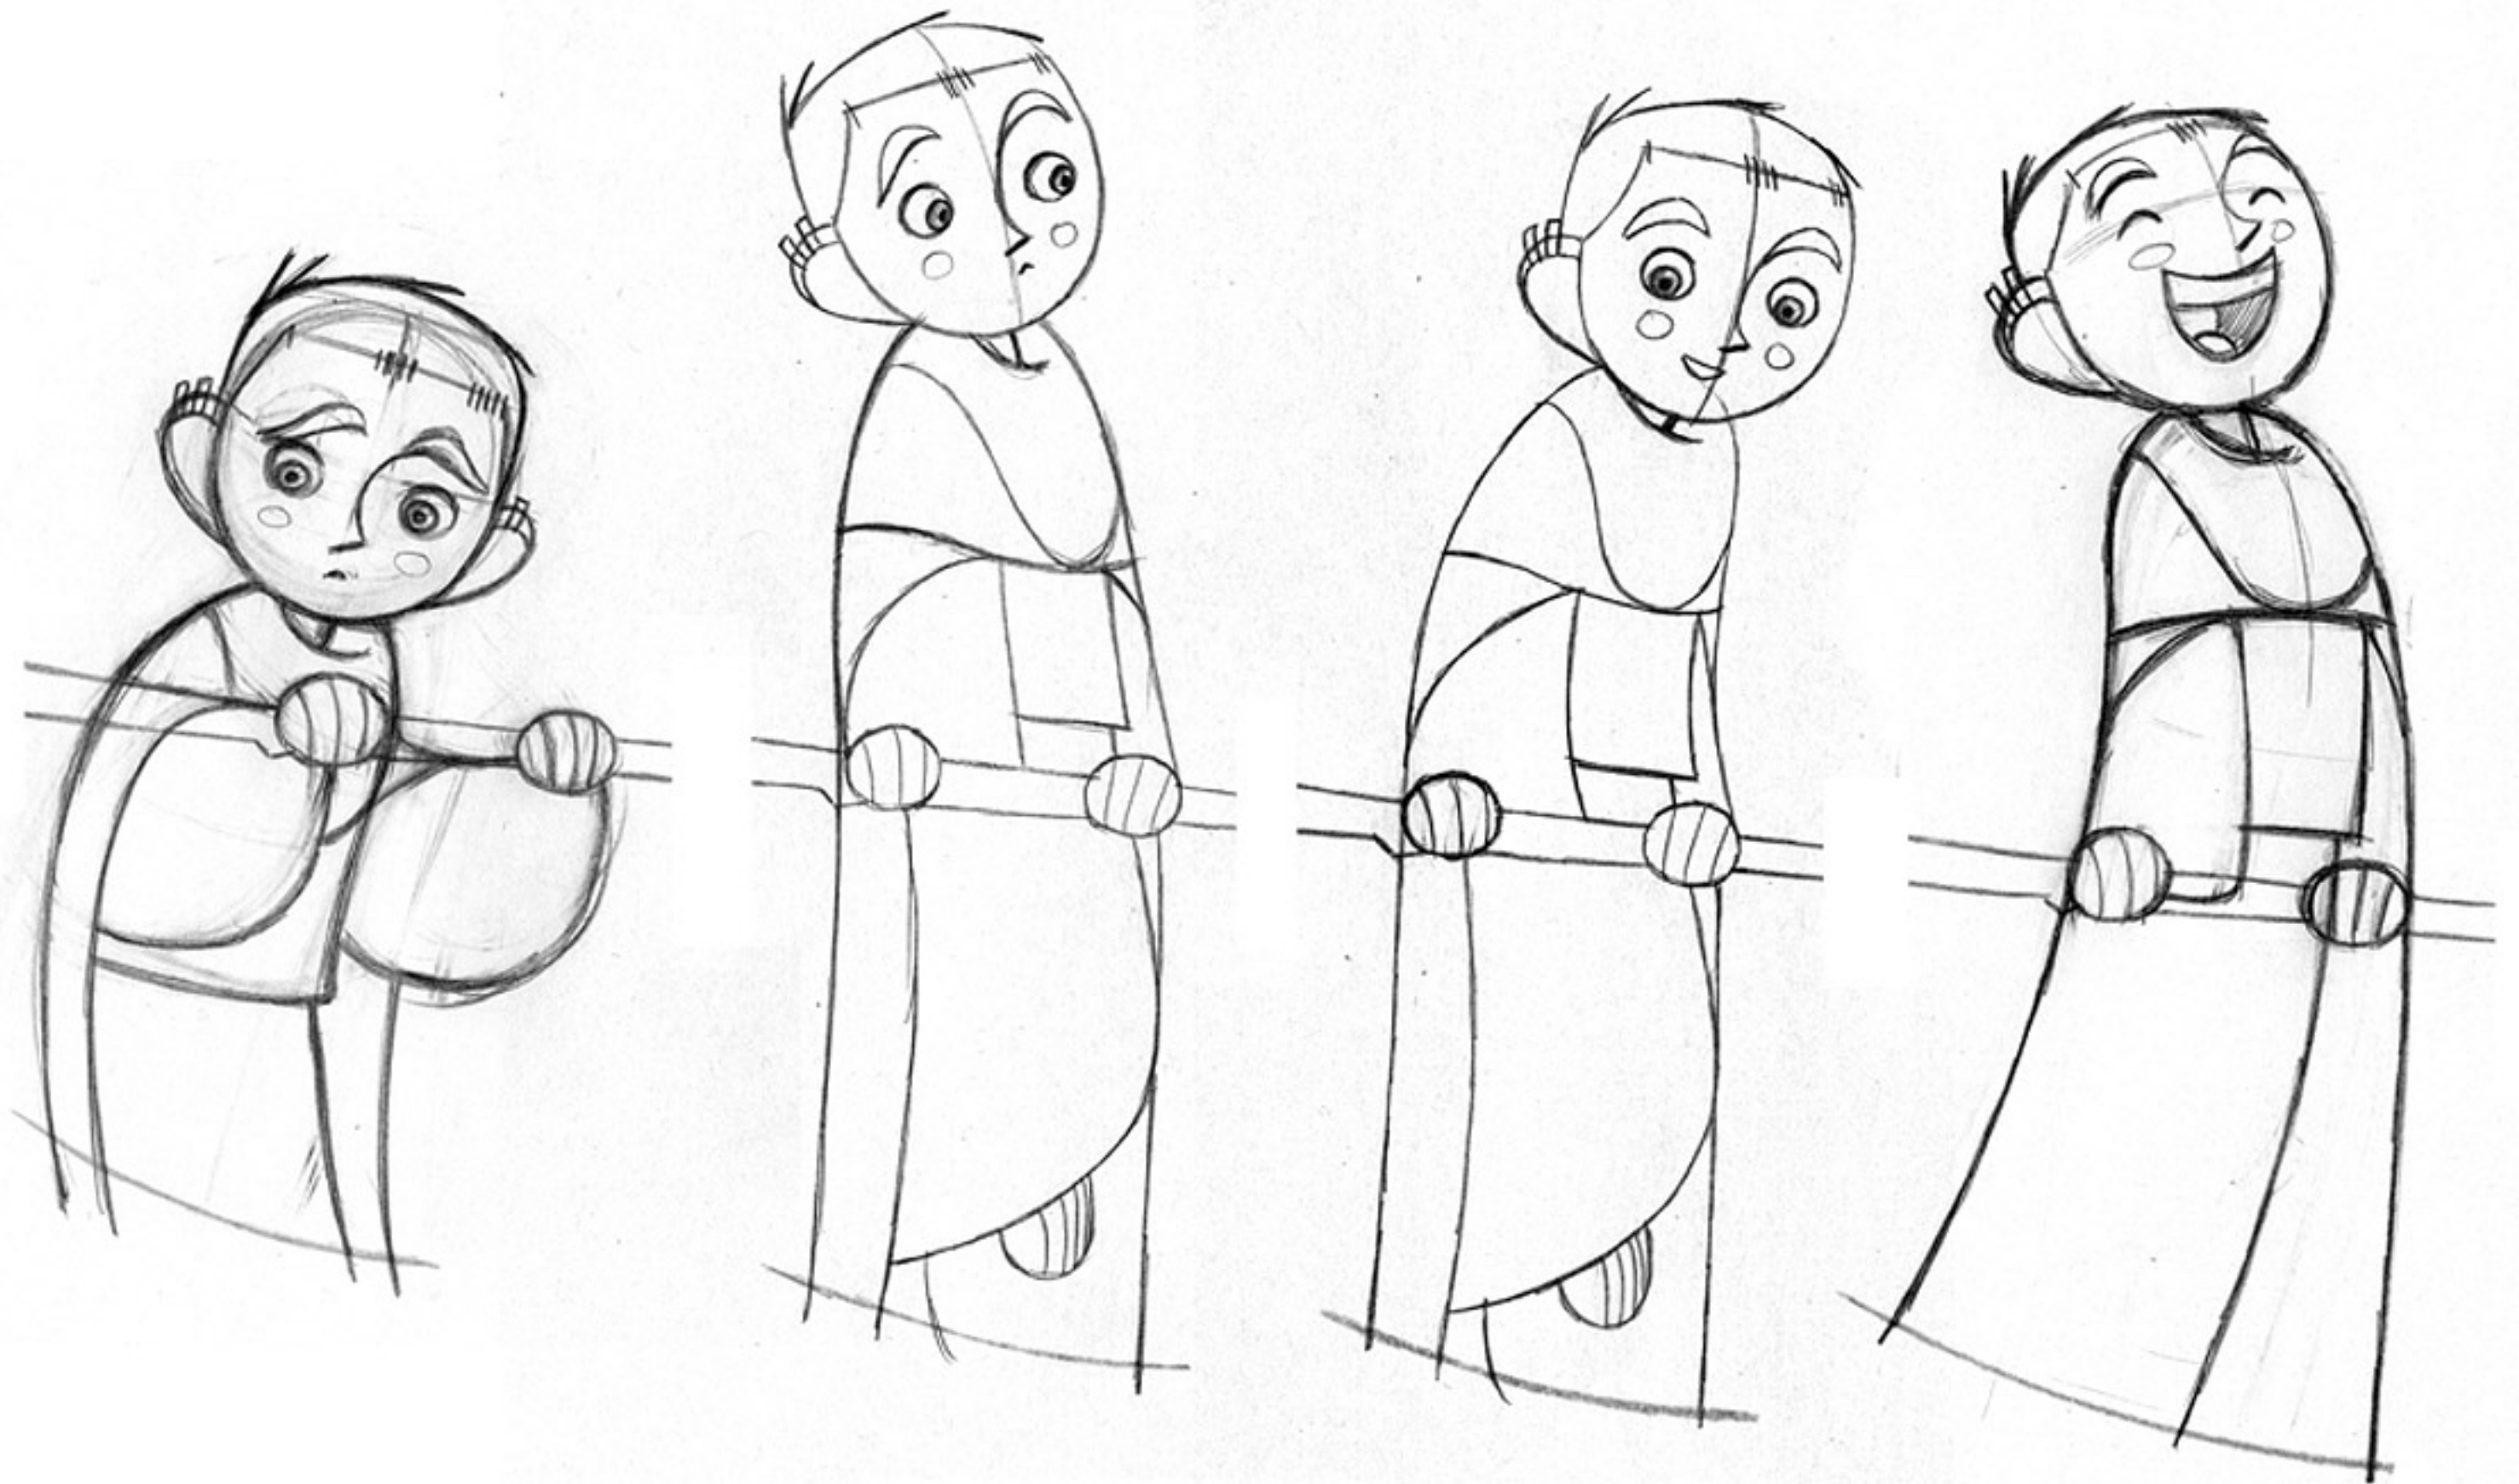

Brendan and the Secret of Kells

Poses

Main Character - Brendan

Character Design - Barry Reynolds