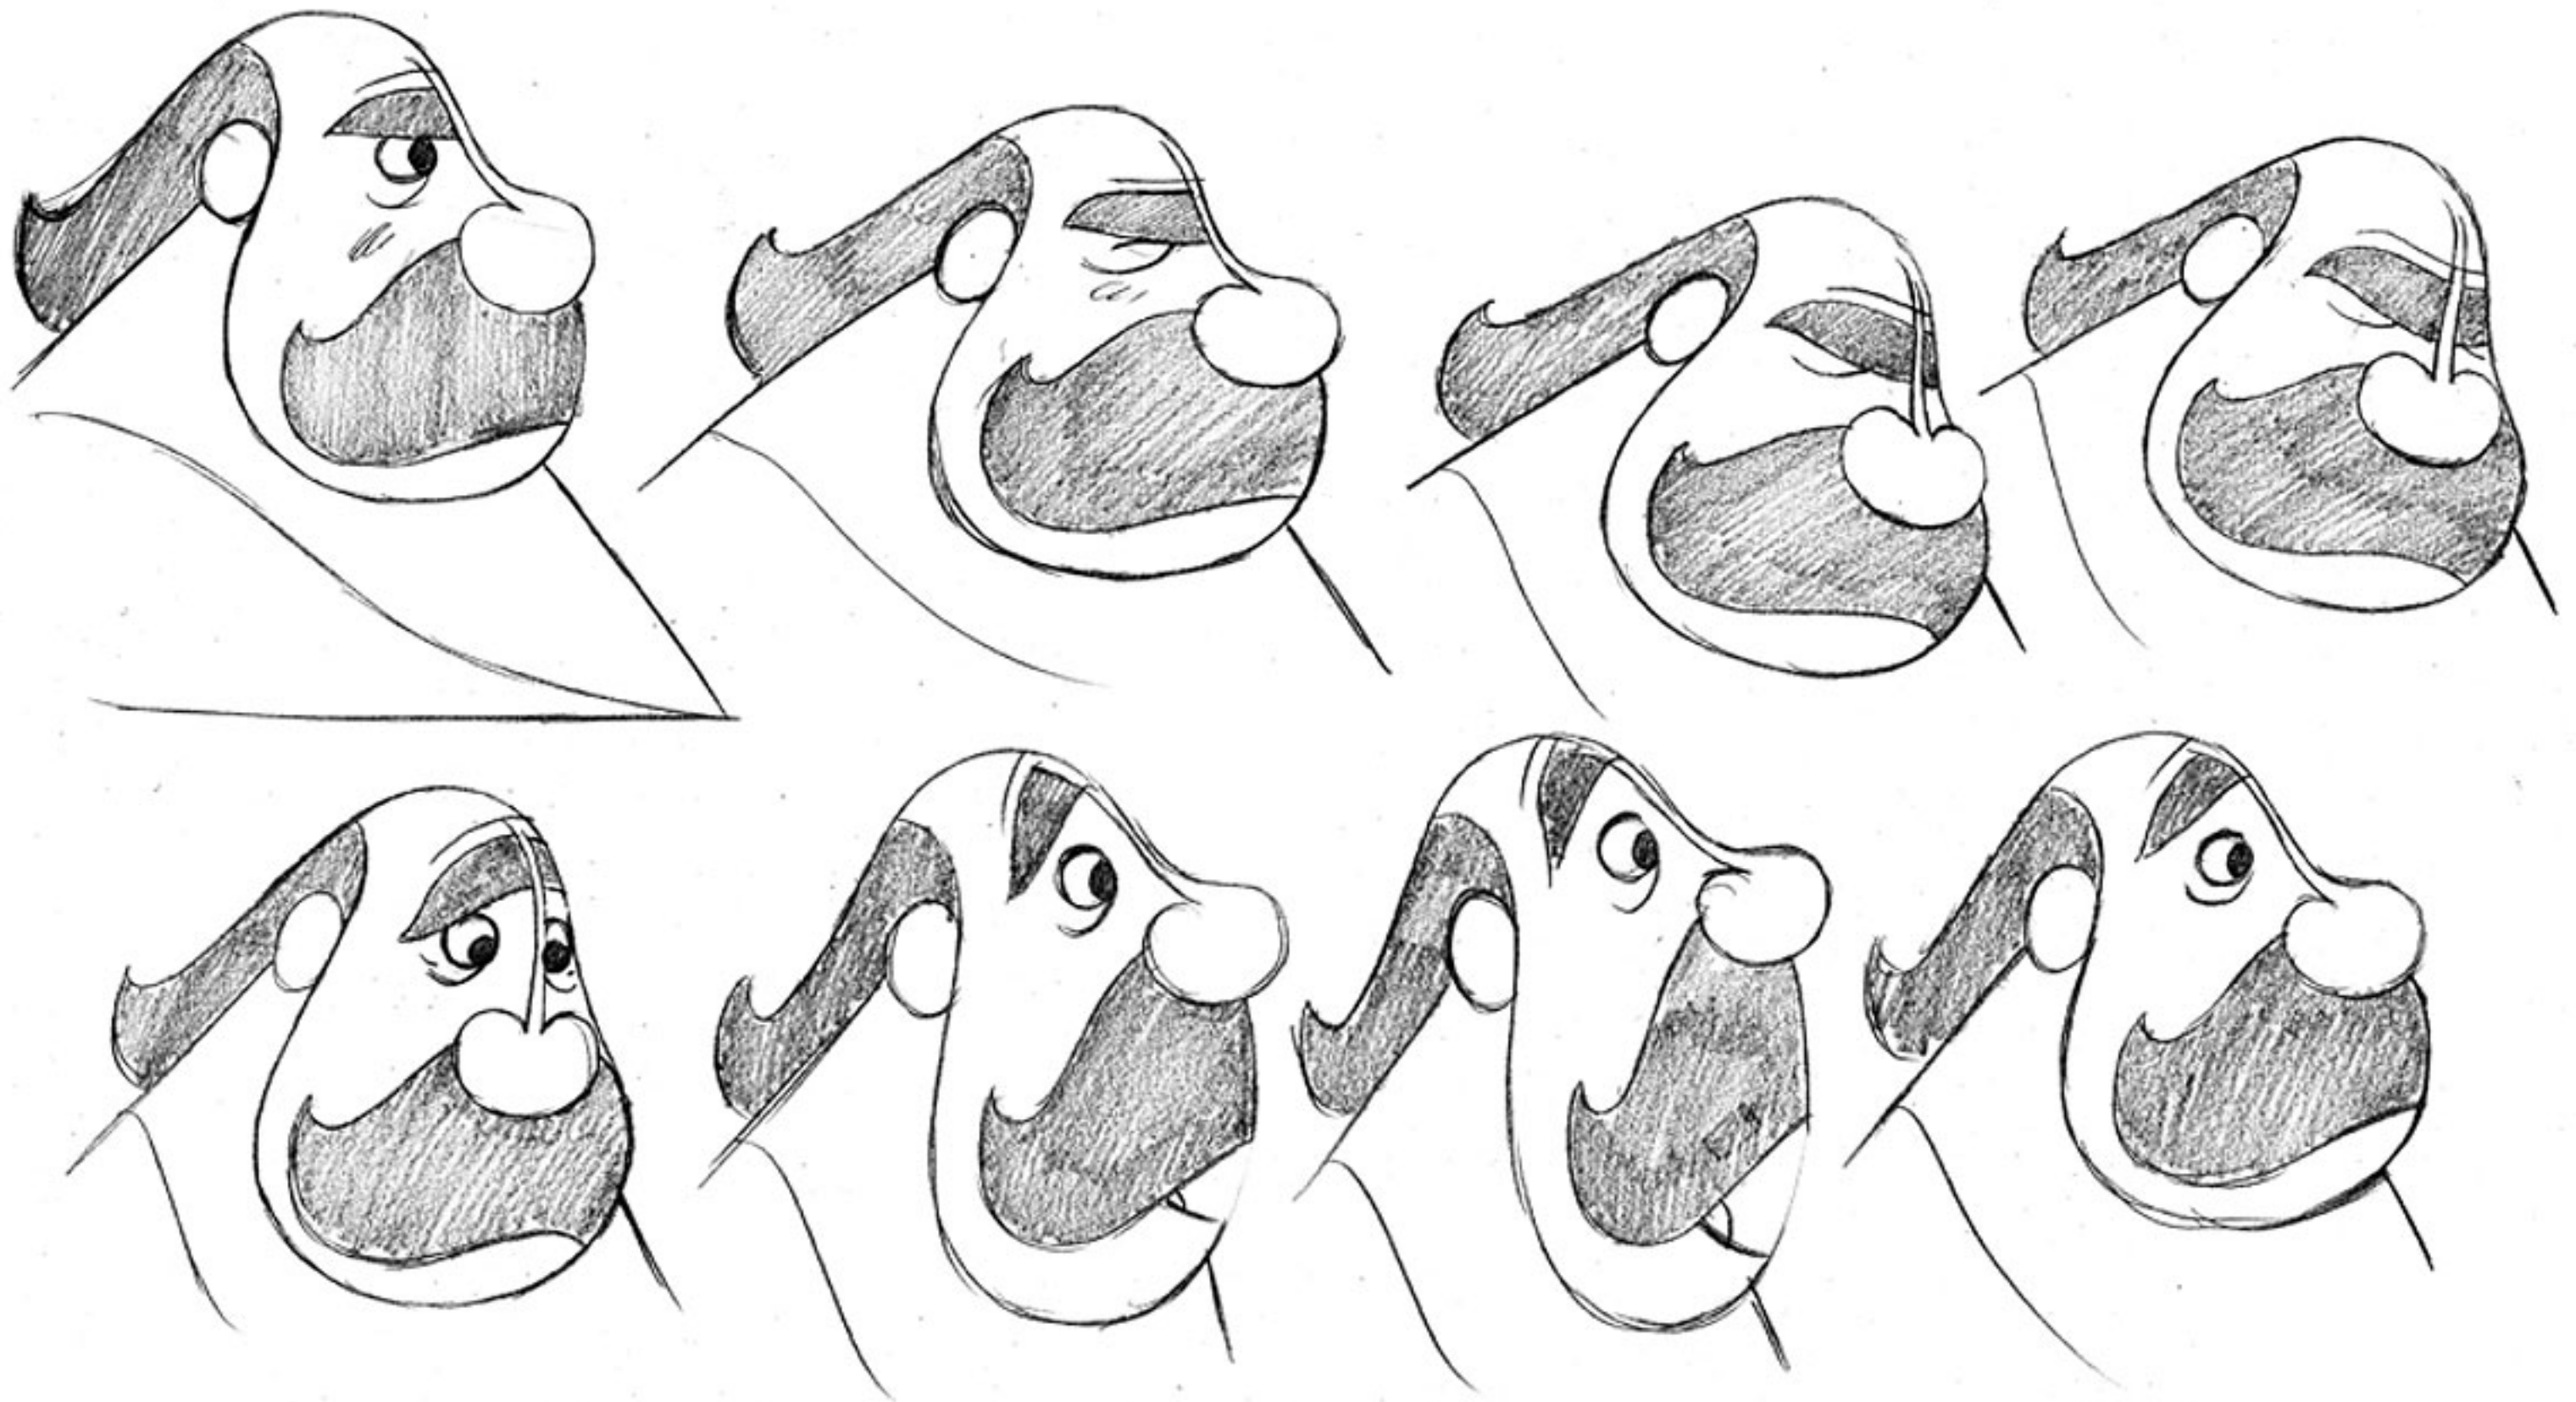

Brendan and the Secret of Kells

Model Sheet - Action Poses

Main Character - Leonardo

Ref: SEC02_09

Character Design - Barry Reynolds

Brendan and the Secret of Kells

Model Sheet - Hands

Main Character - Leonardo