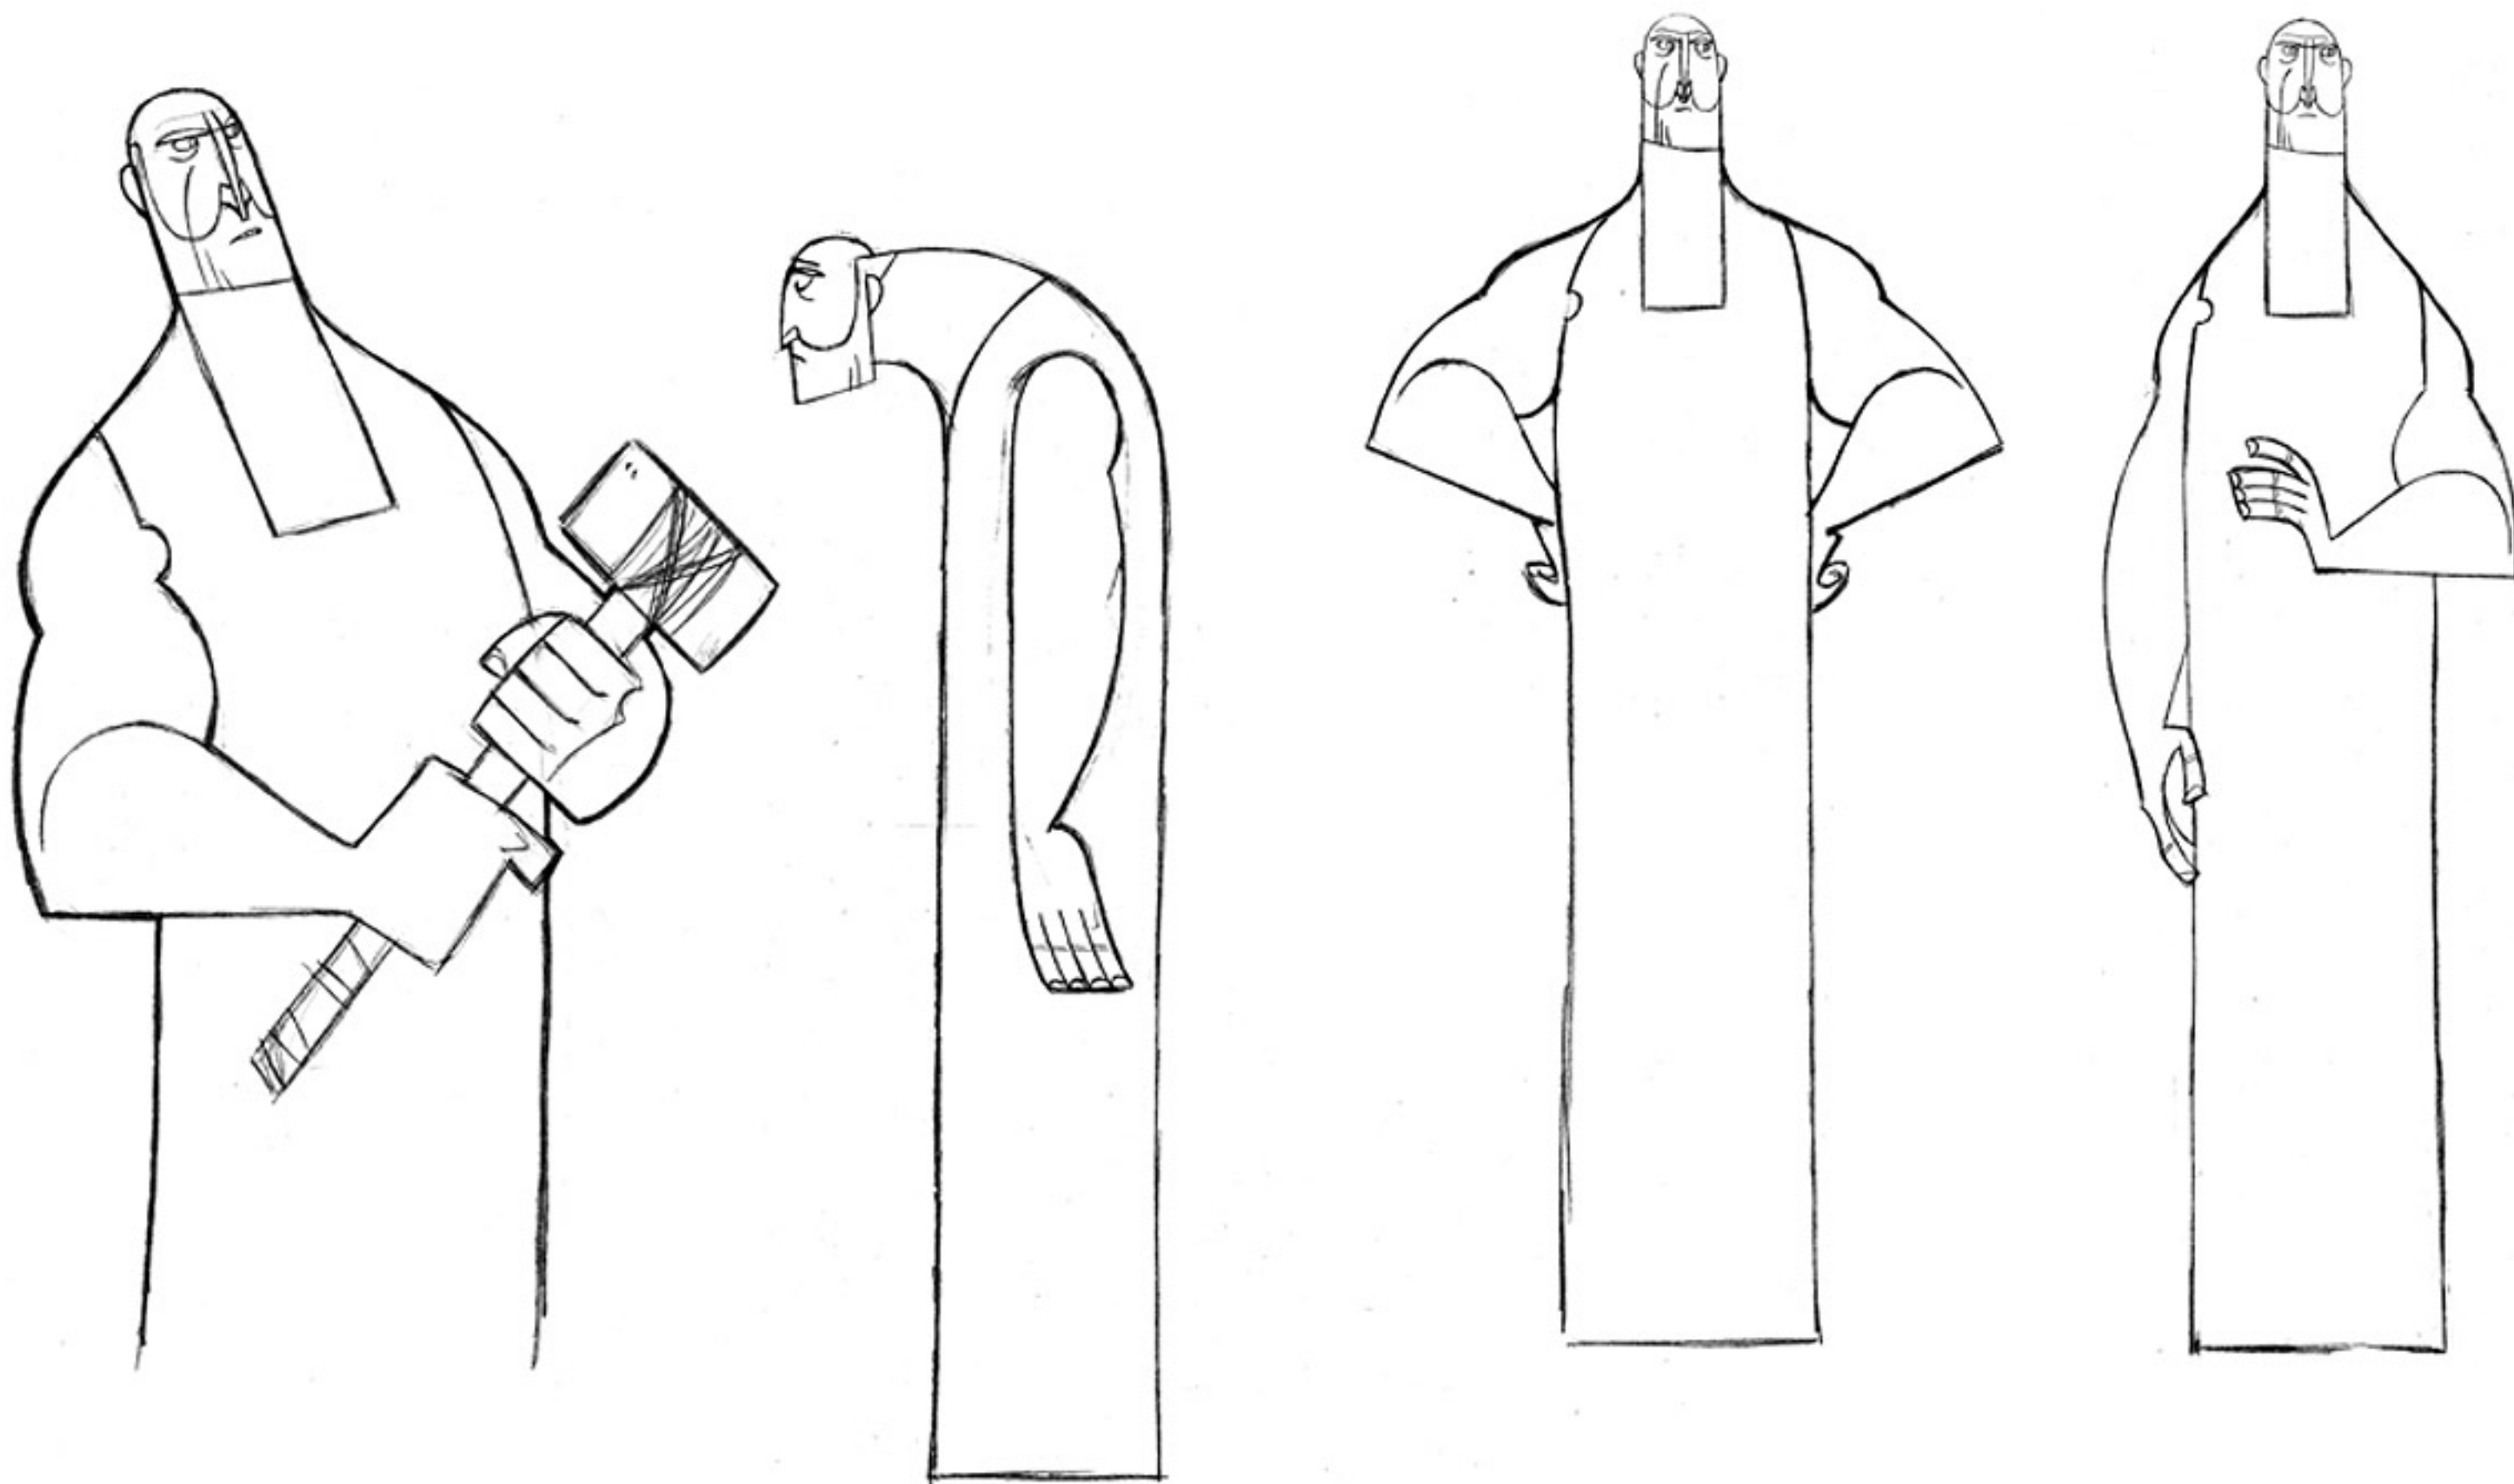

Brendan and the Secret of Kells

Model Sheet - Work costume

Additional Character - Abbot

Ref: ADD04_01

Character Design - Barry Reynolds