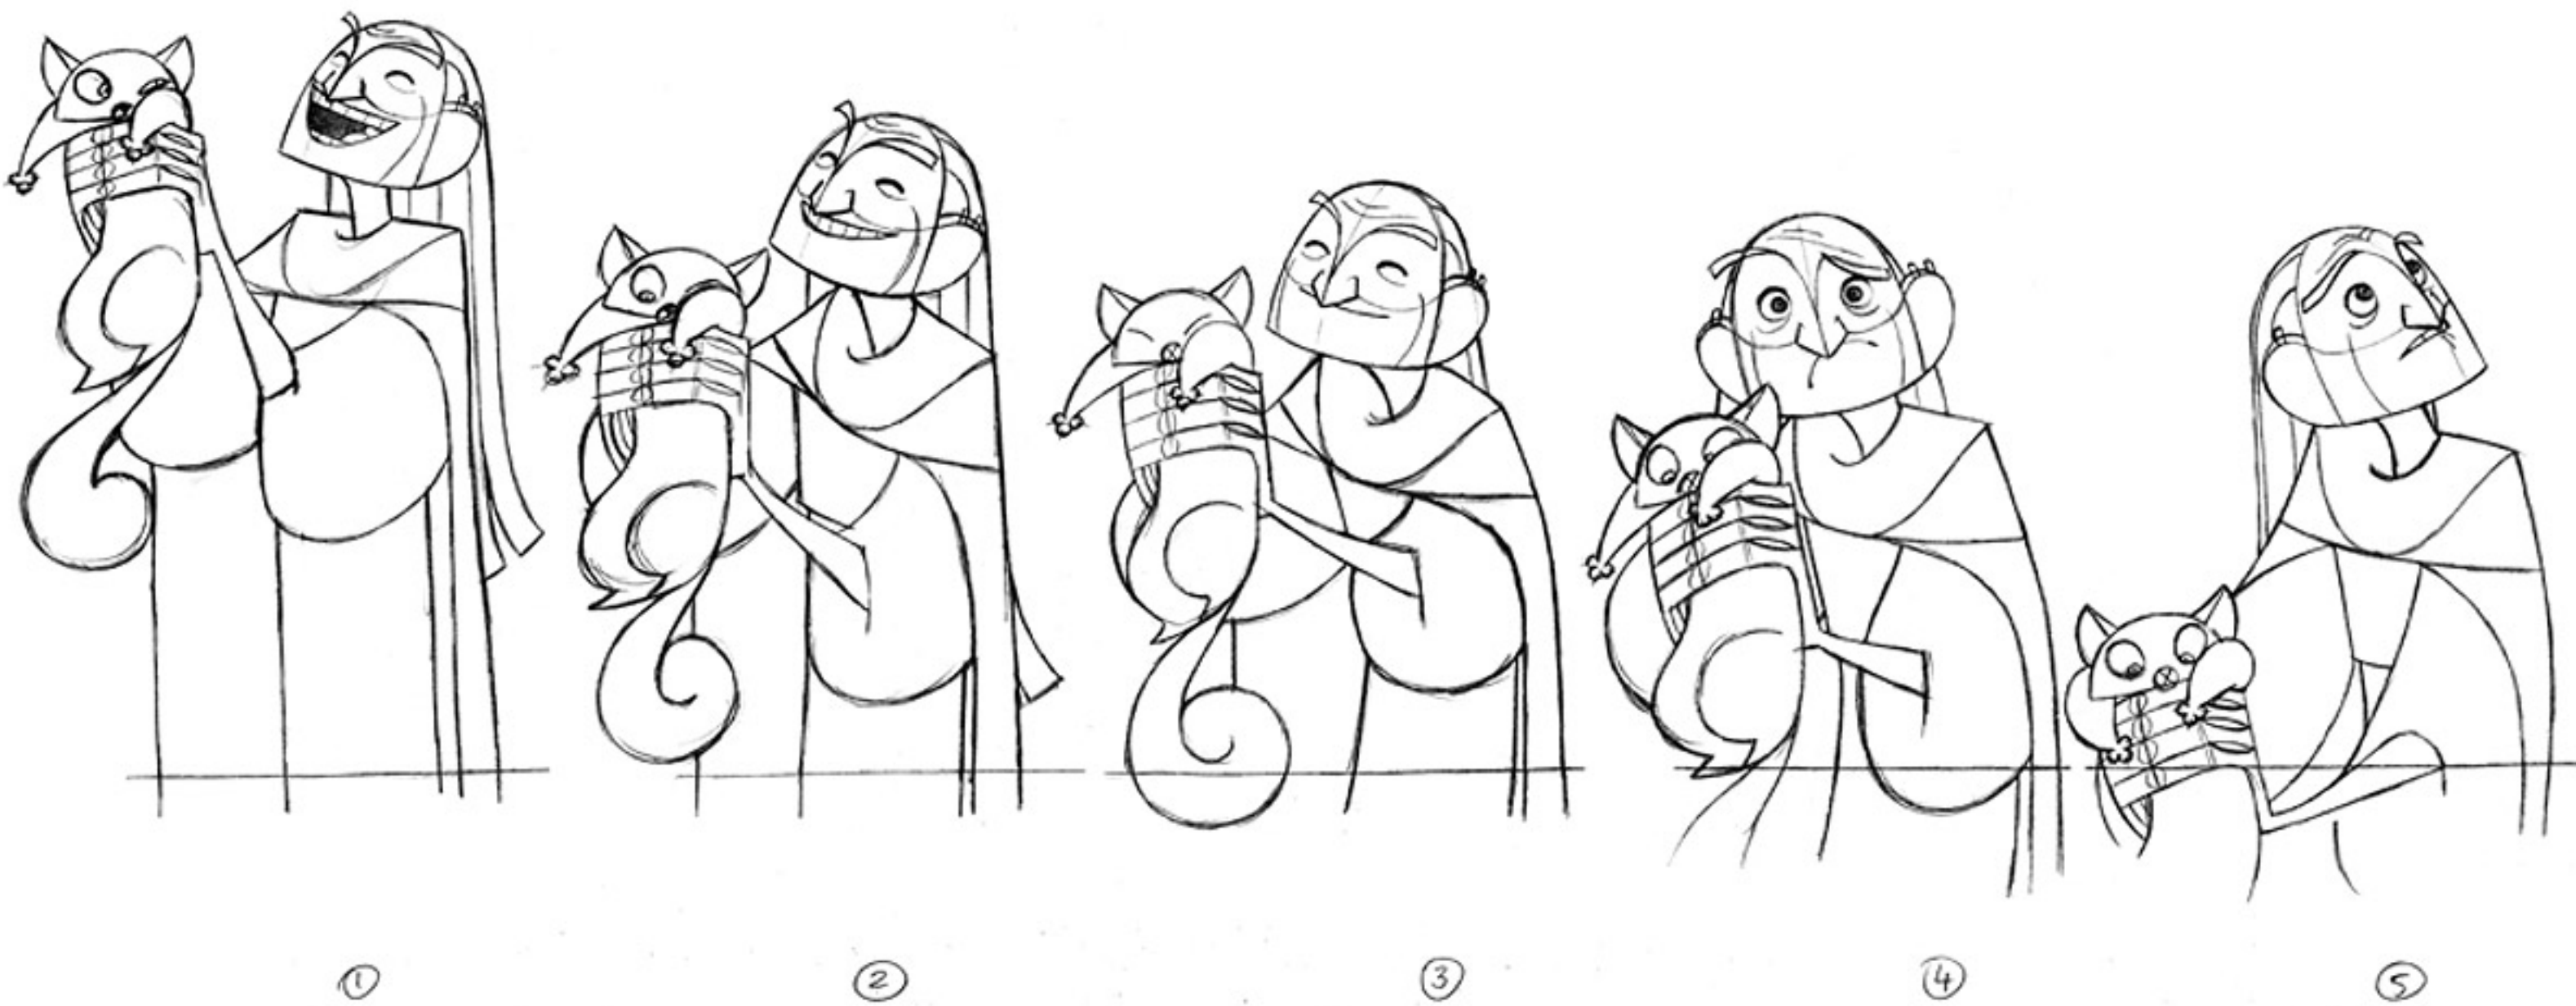

Ref: CHA02_05_03

Character Design - Barry Reynolds

Brendan and the Secret of Kells

Model Sheet - Poses

Main Character - Aidan

Ref: CHA02_05_04

Character Design - Barry Reynolds

Brendan and the Secret of Kells