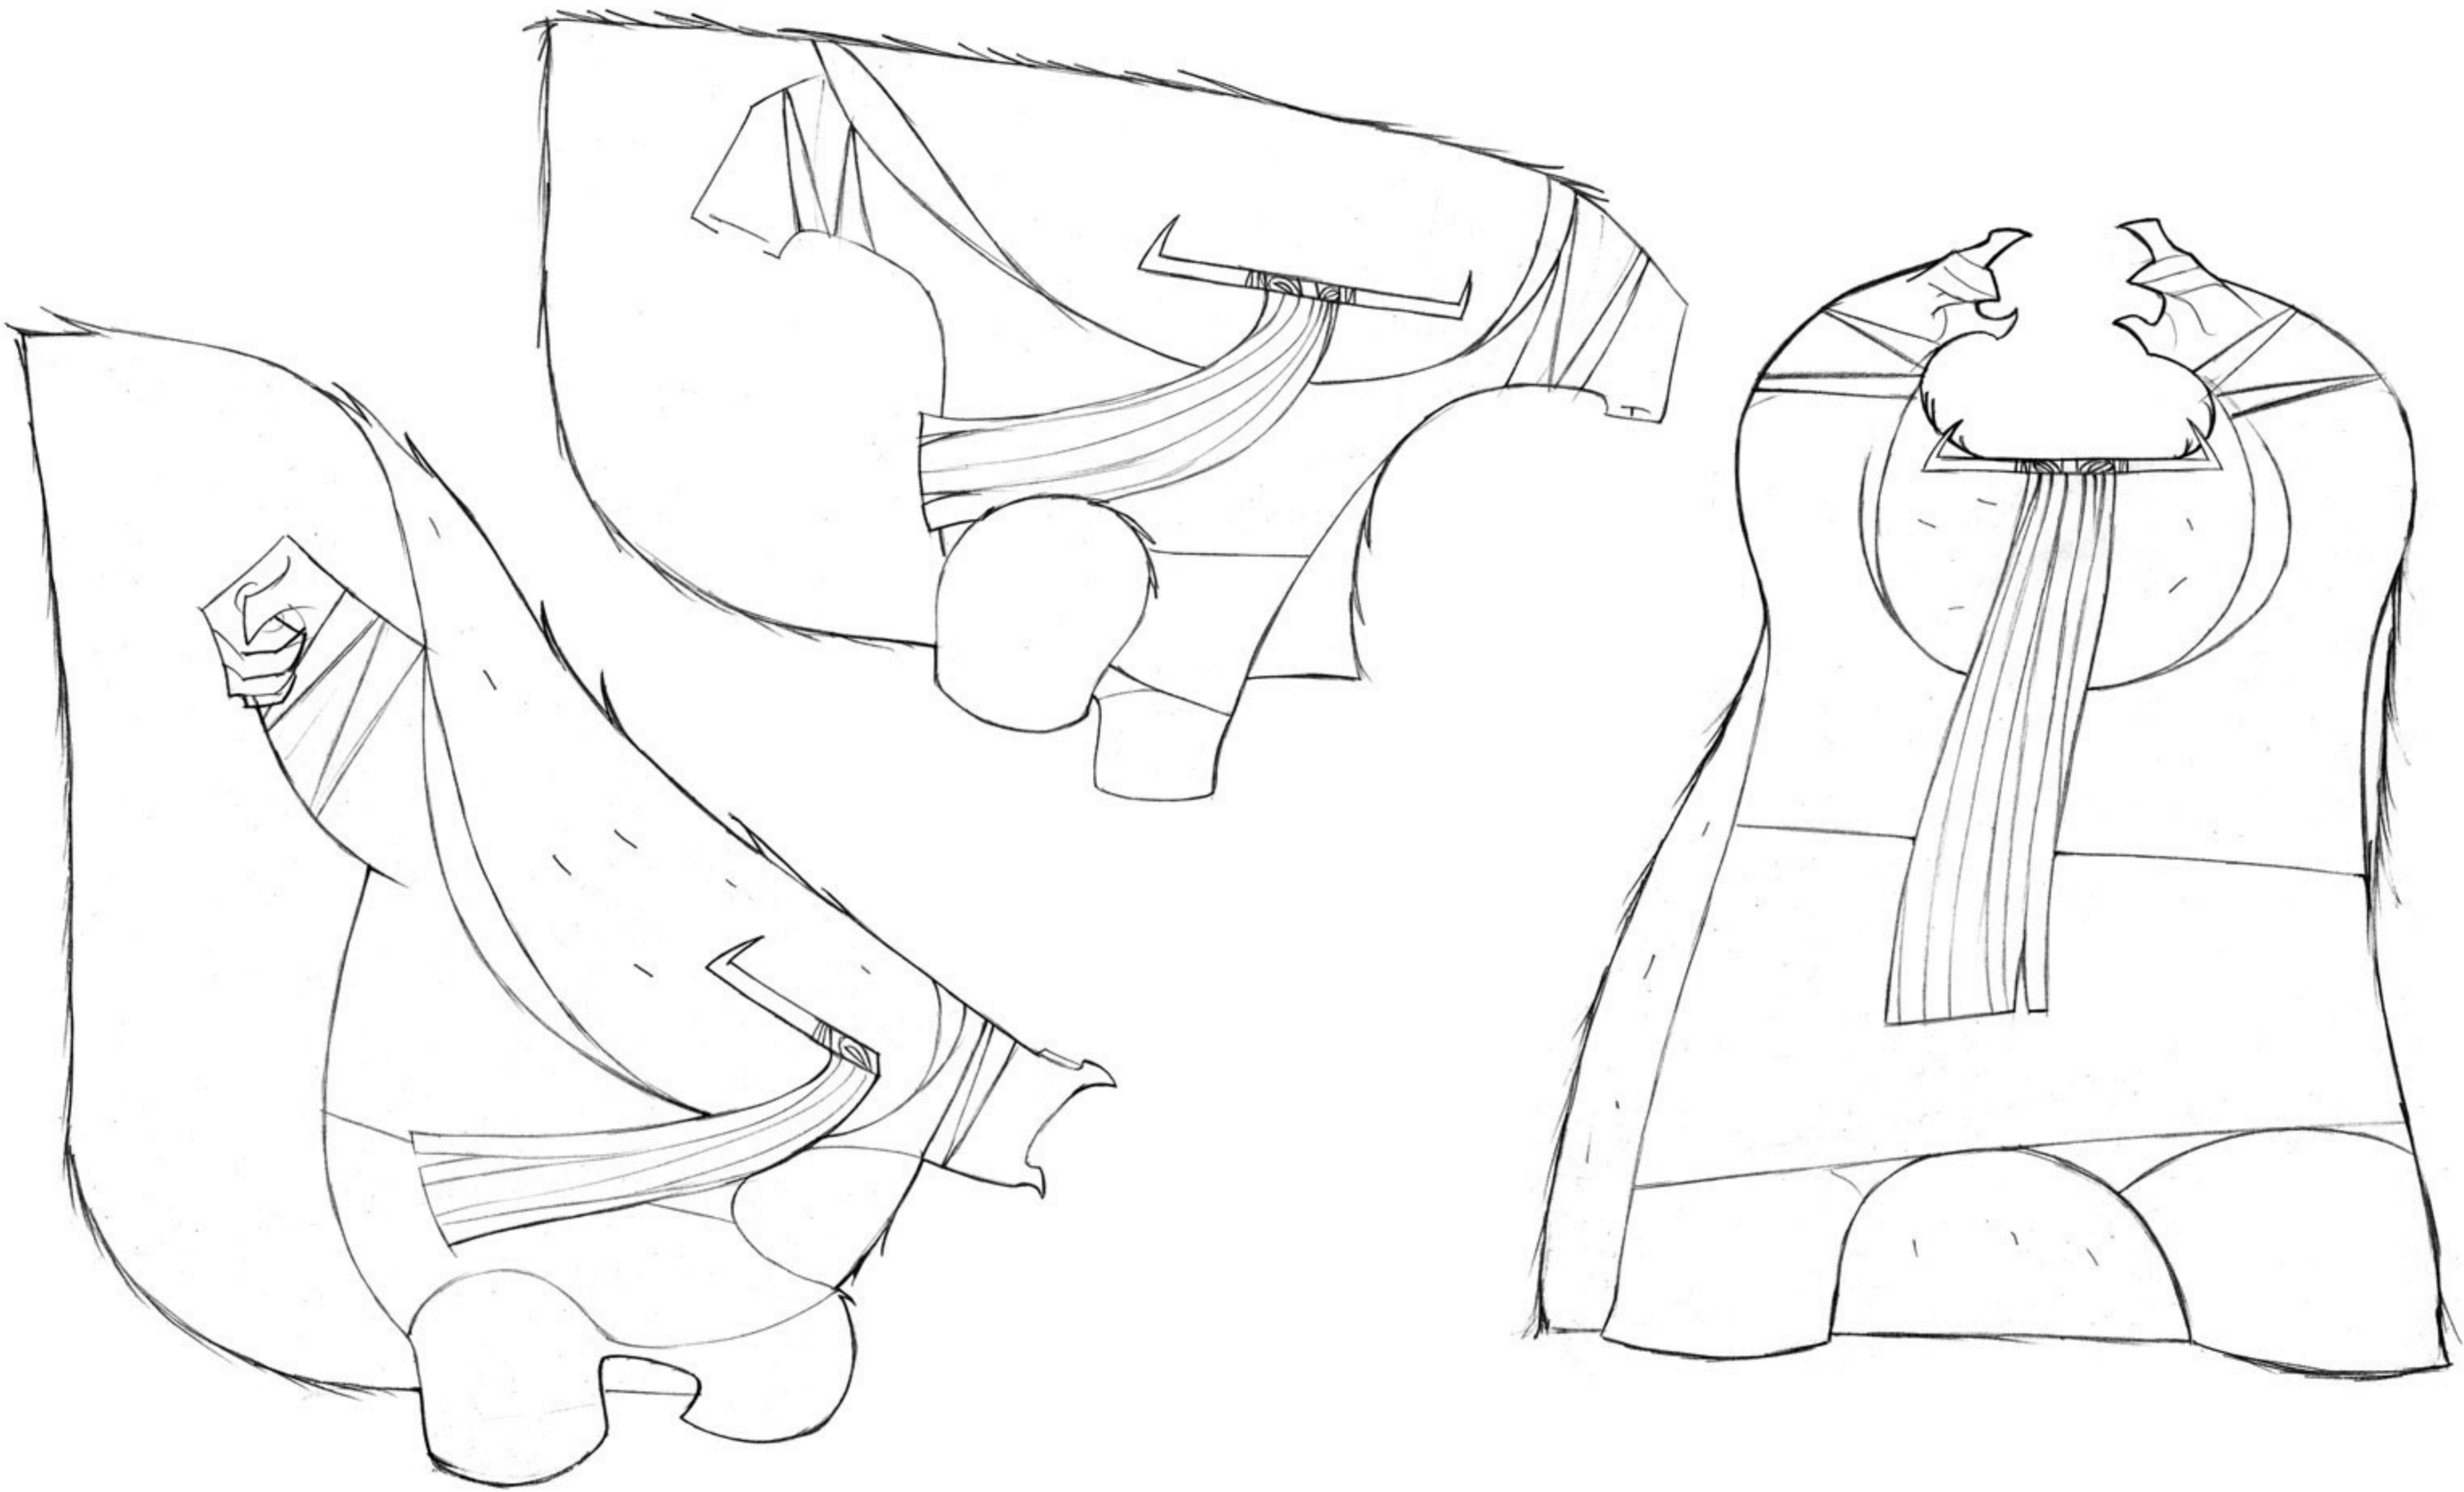

Brendan and the Secret of Kells	Model Sheet - Poses
Extra Character - Viking	Ref: XRA15_05_01
Character Design - Jean Baptiste Vendamme