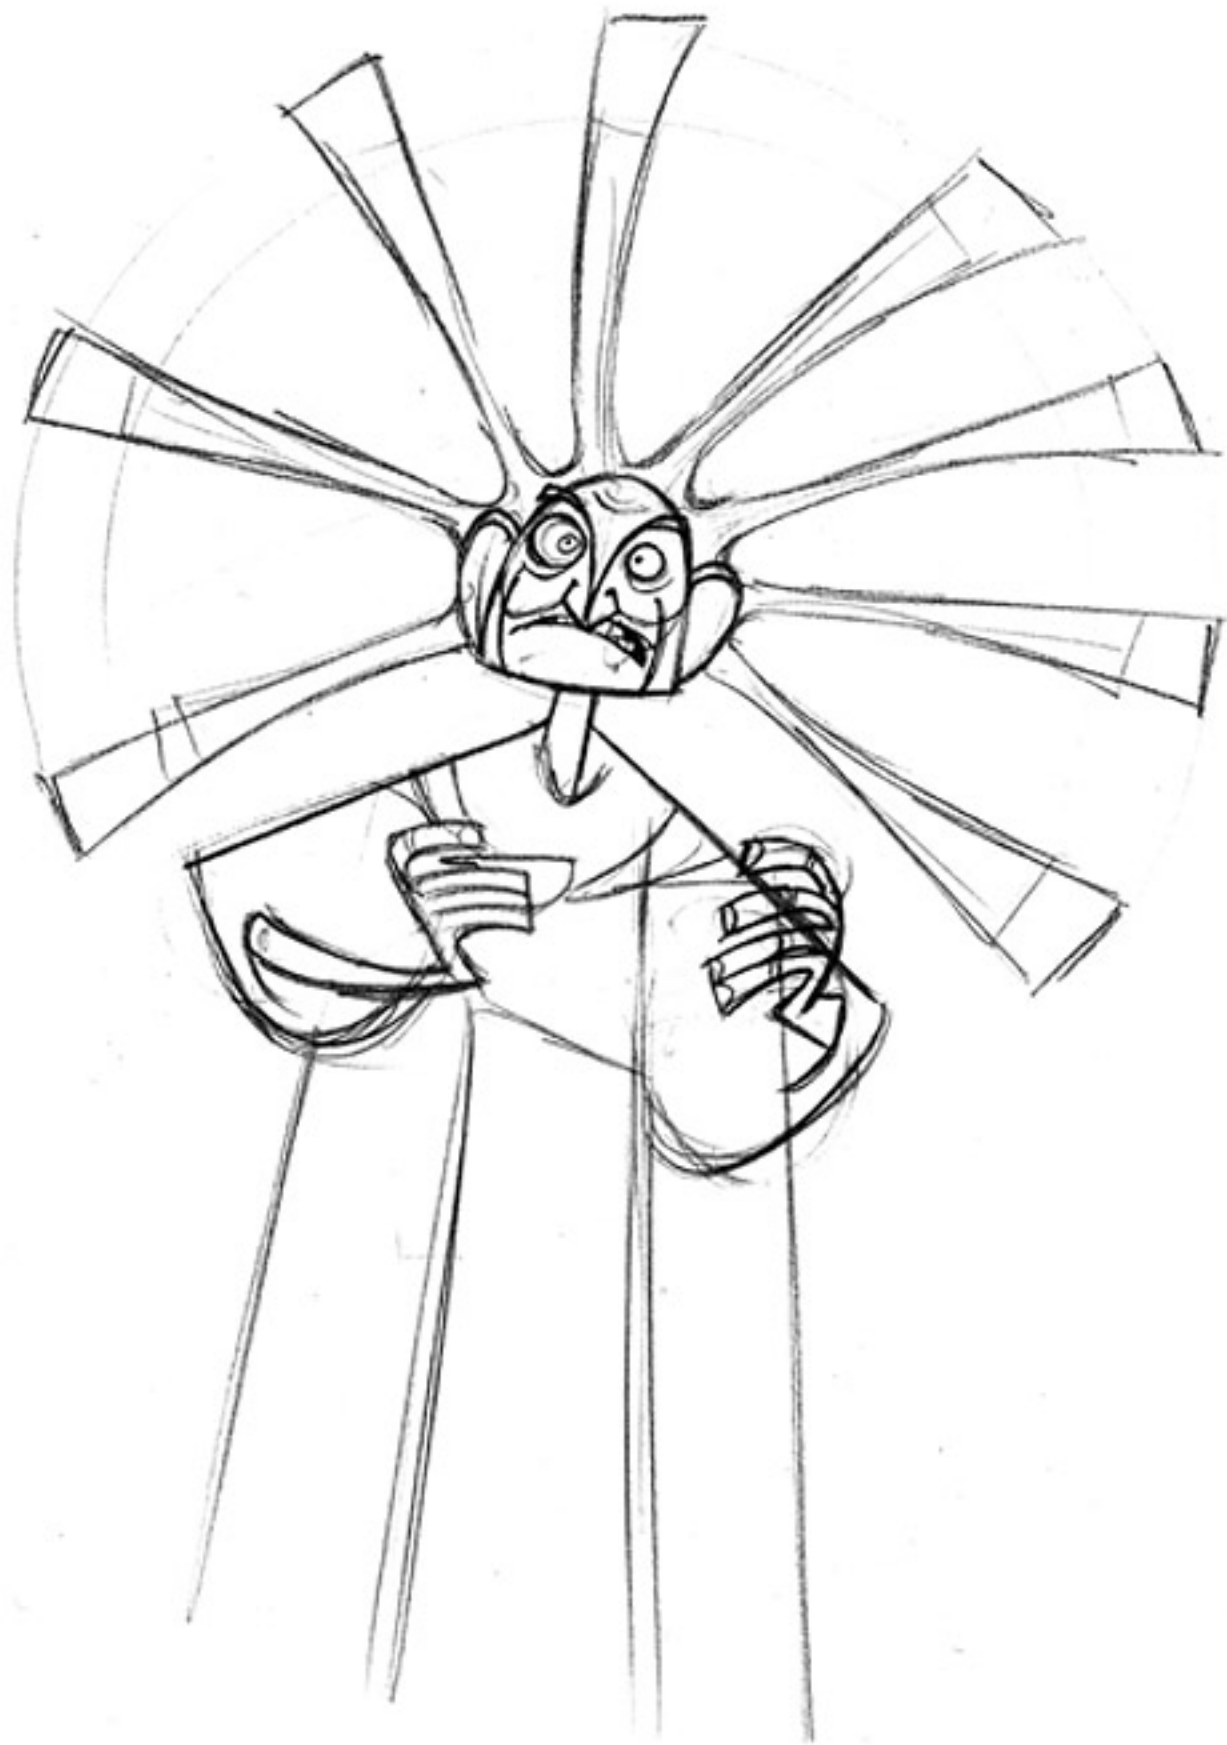

Character Design - Barry Reynolds

Brendan and the Secret of Kells

Model Sheet - Action poses

Main Character - Aidan

Ref: CHA02_09_04

Character Design - Barry Reynolds

Brendan and the Secret of Kells

Model Sheet - Action poses