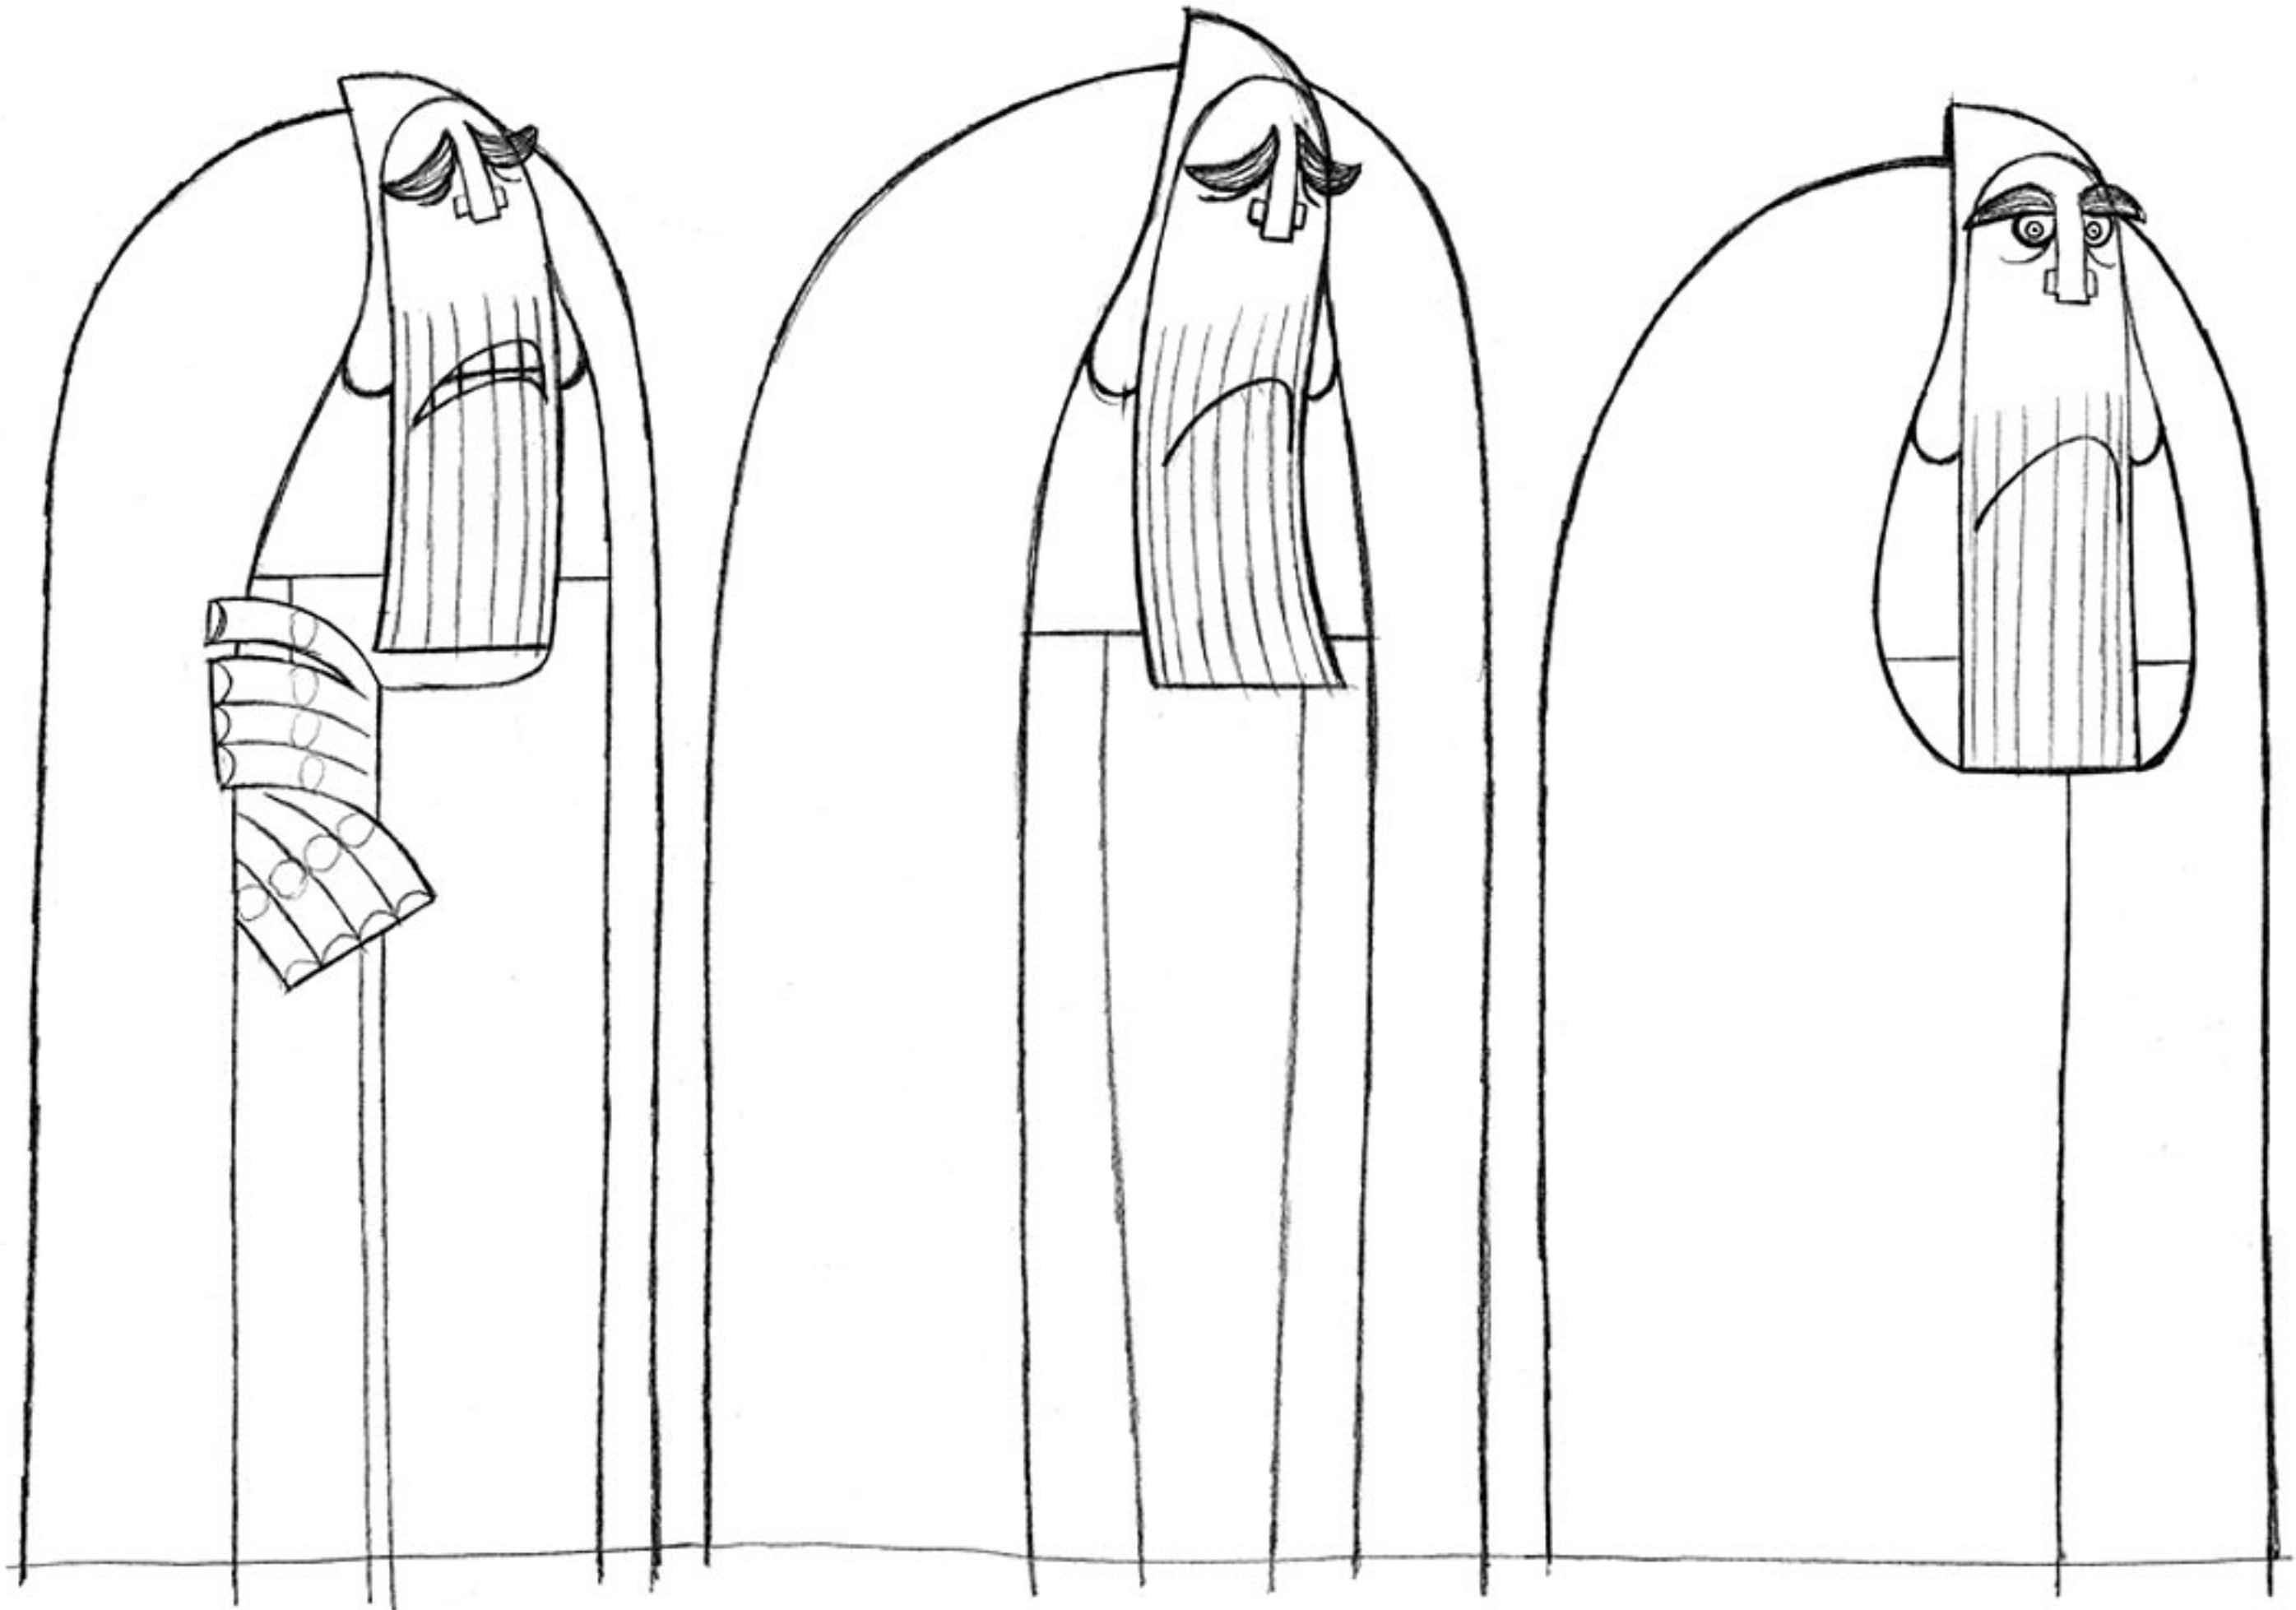

Brendan and the Secret of Kells	Model Sheet - Poses
Main Character - Sergei	Ref: SEC06_05_02
Character Design - Barry Reynolds