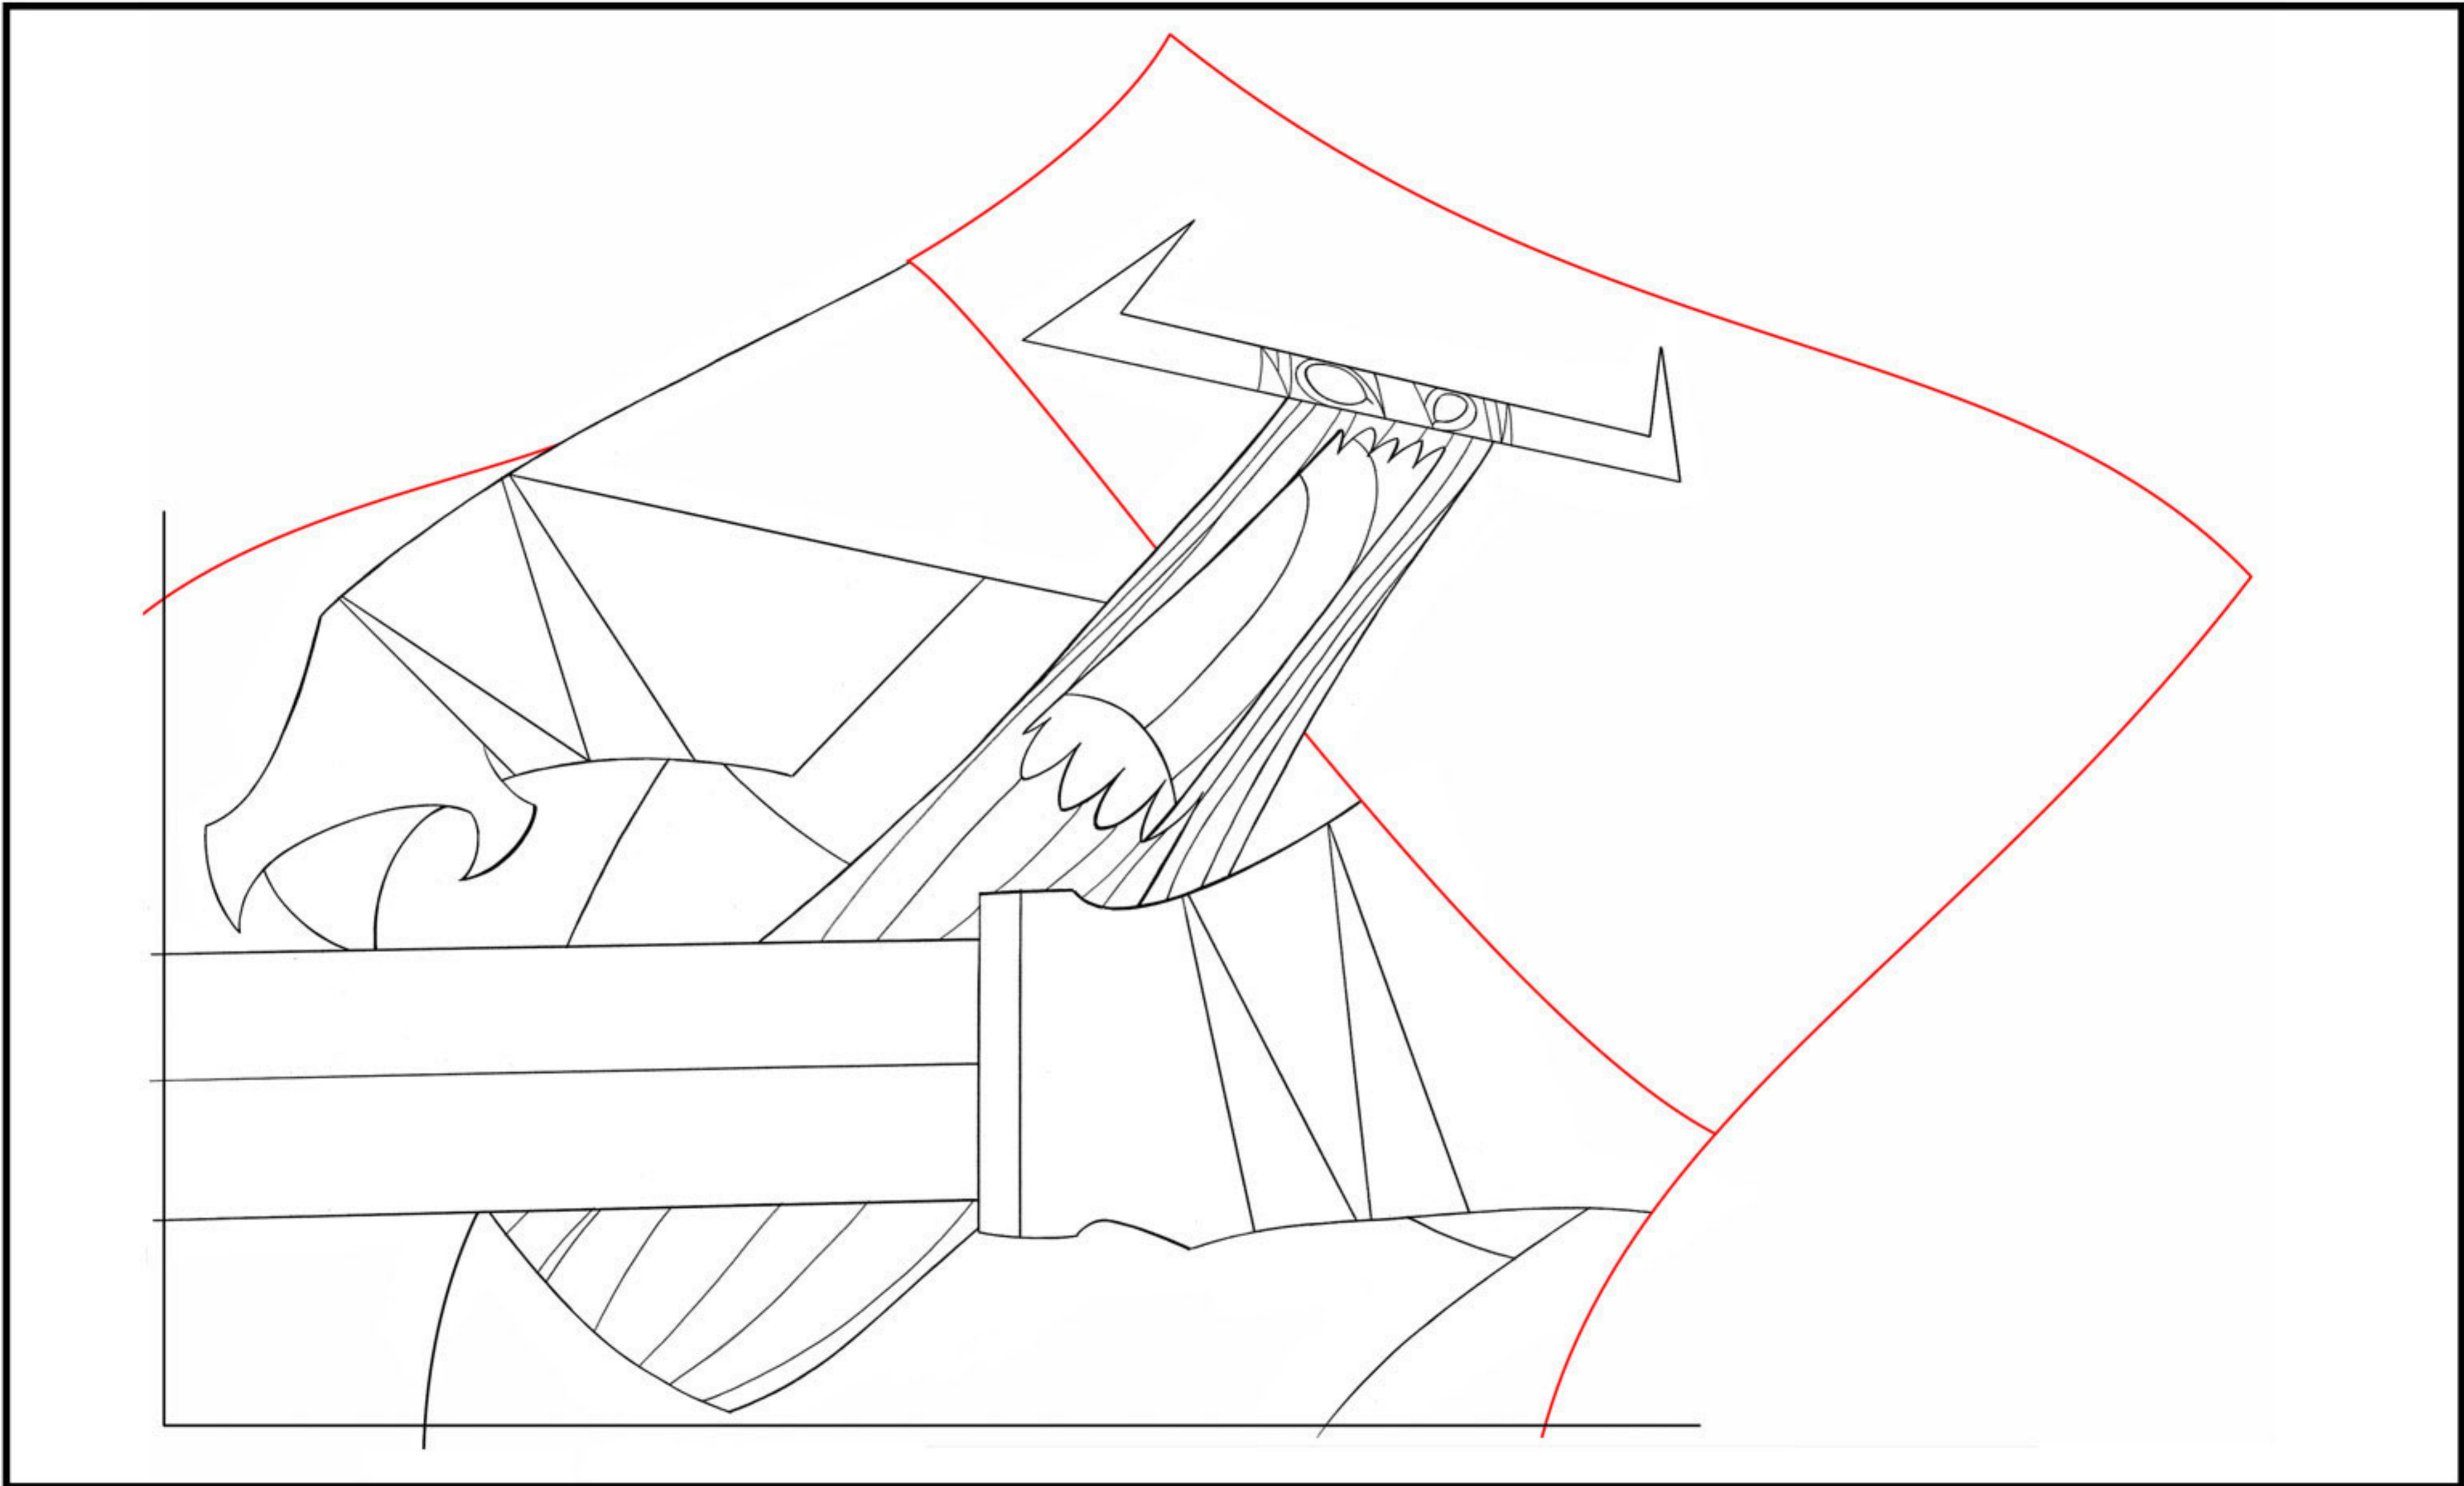

Brendan and the Secret of Kells	Model Sheet - Clean-up Poses
Extra Character - Viking	Ref: XRA15_CU_05_01
Character Design - Jean Baptiste Vendamme / Clean-Up - Martin Fagan