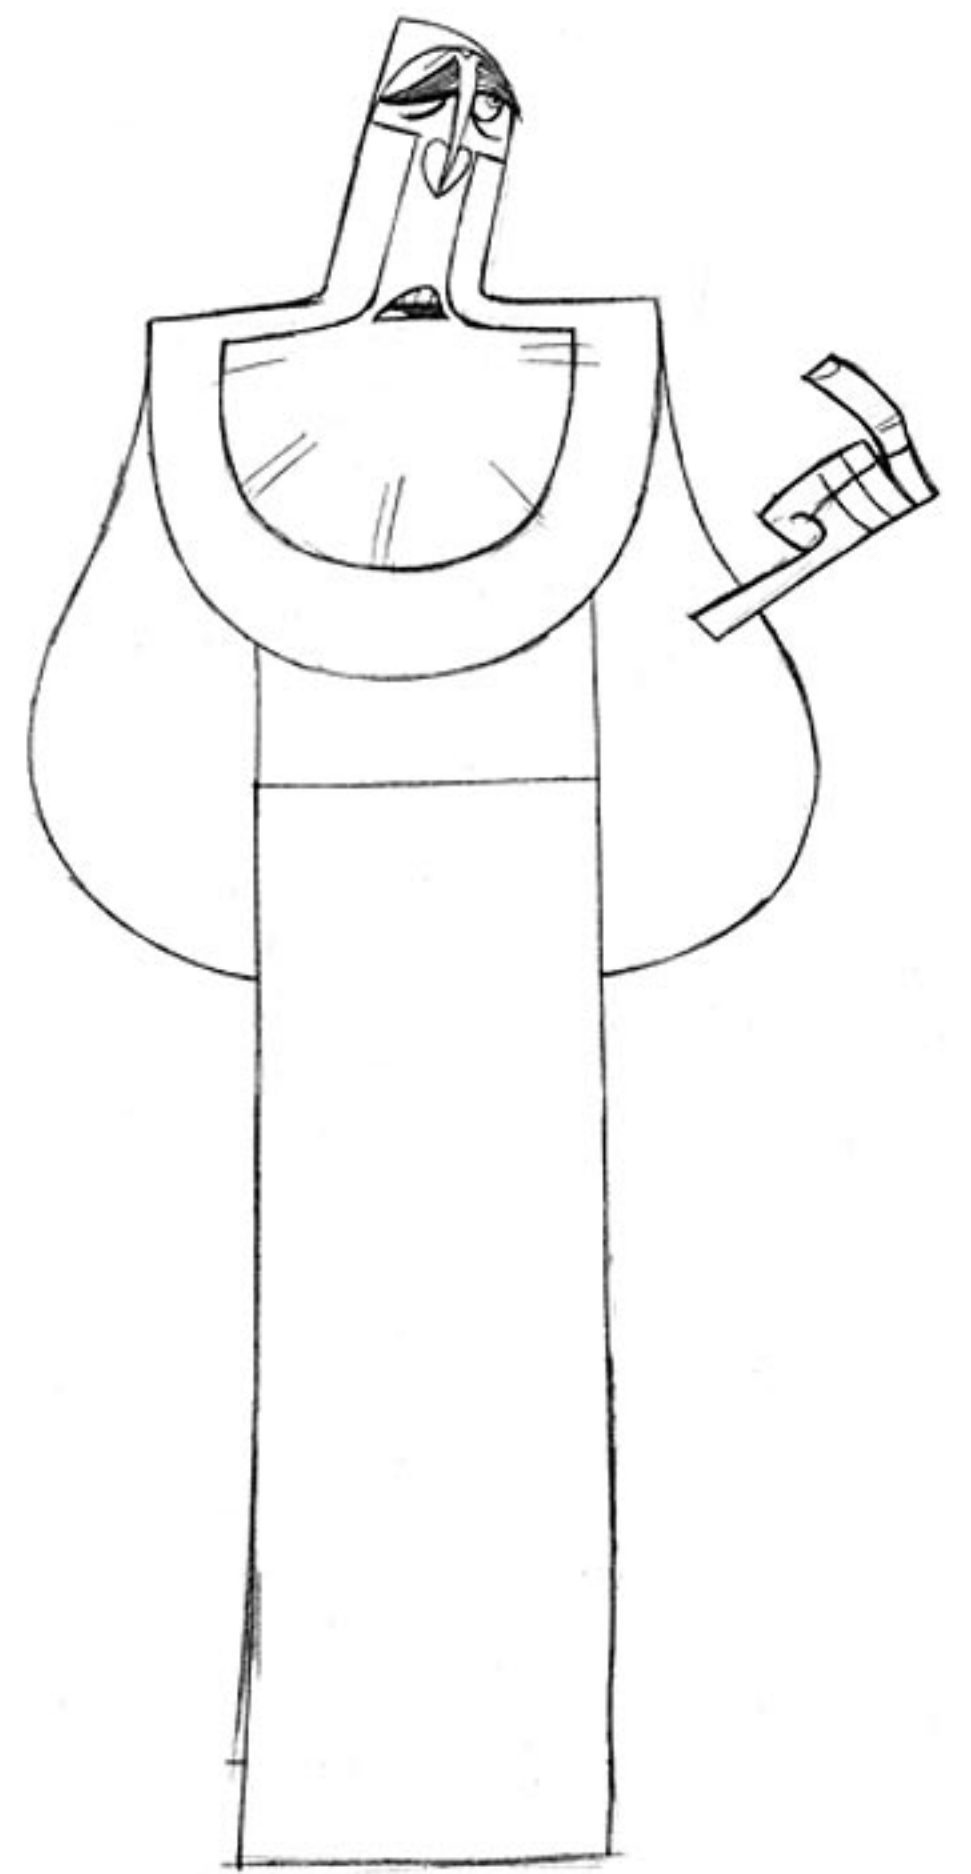

Brendan and the Secret of Kells

Model Sheet - Poses

Main Character - Friedrich

Ref: SEC04_05_01

Character Design - Barry Reynolds