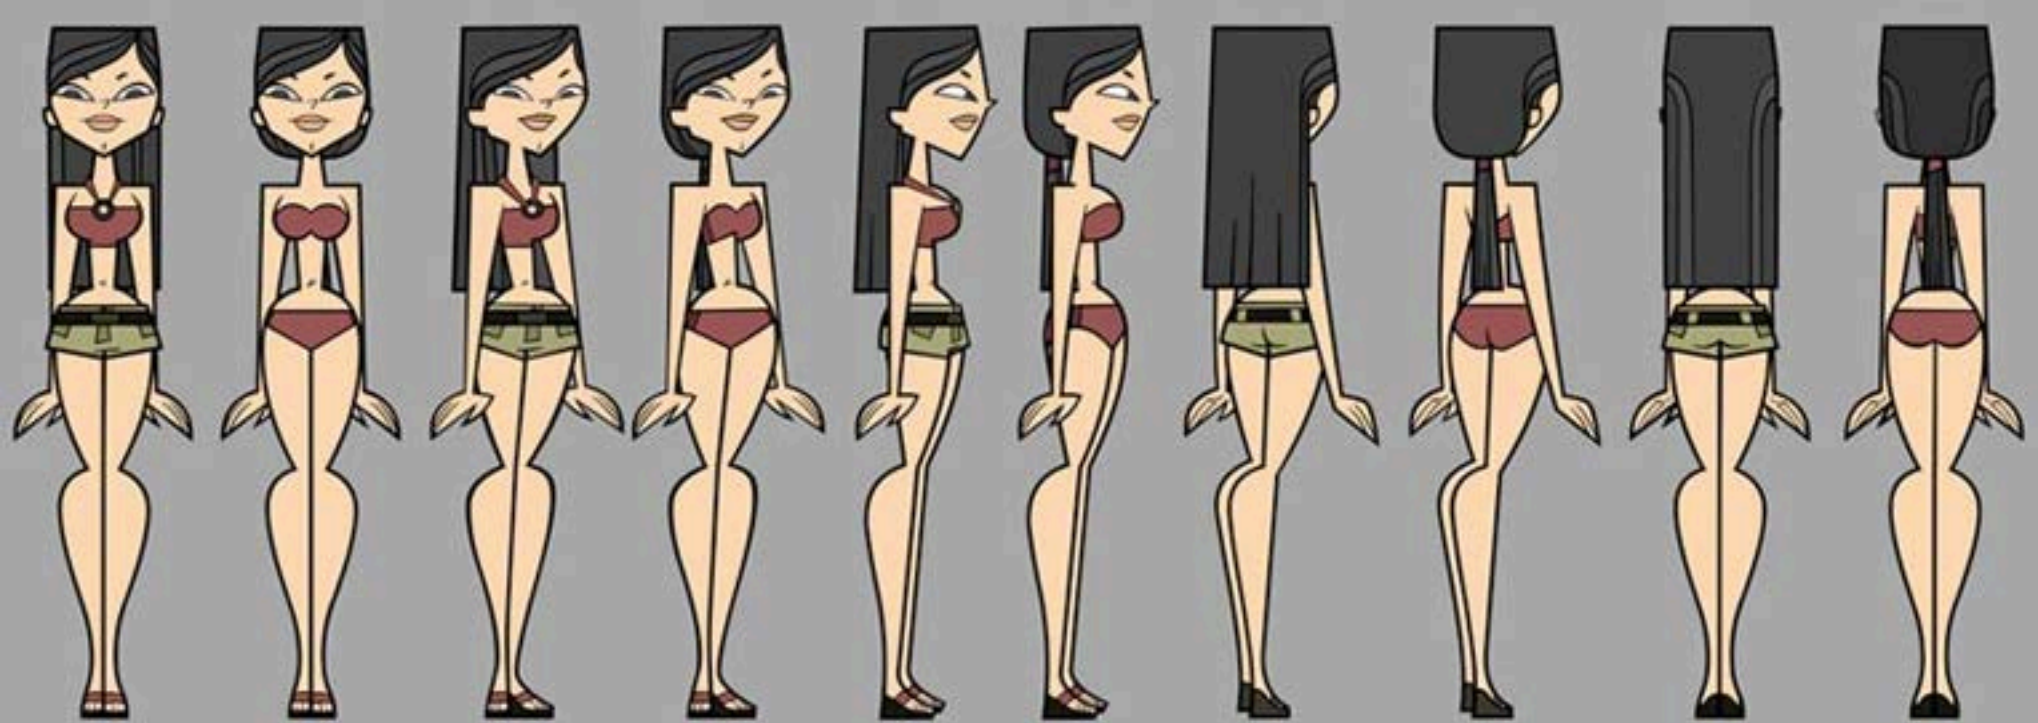

Episode: Master Design

Character: TDI_MDP_C005 LINDSAY

Episode: Master Design

Character: TDI_MDP_C012 BRIDGETTE

TYLER
The Jock
that Sucks at
Sports

HAROLD
The Dweeb
with
Mad Skillz

BRIDGETTE
The Soulful
Surfer Girl